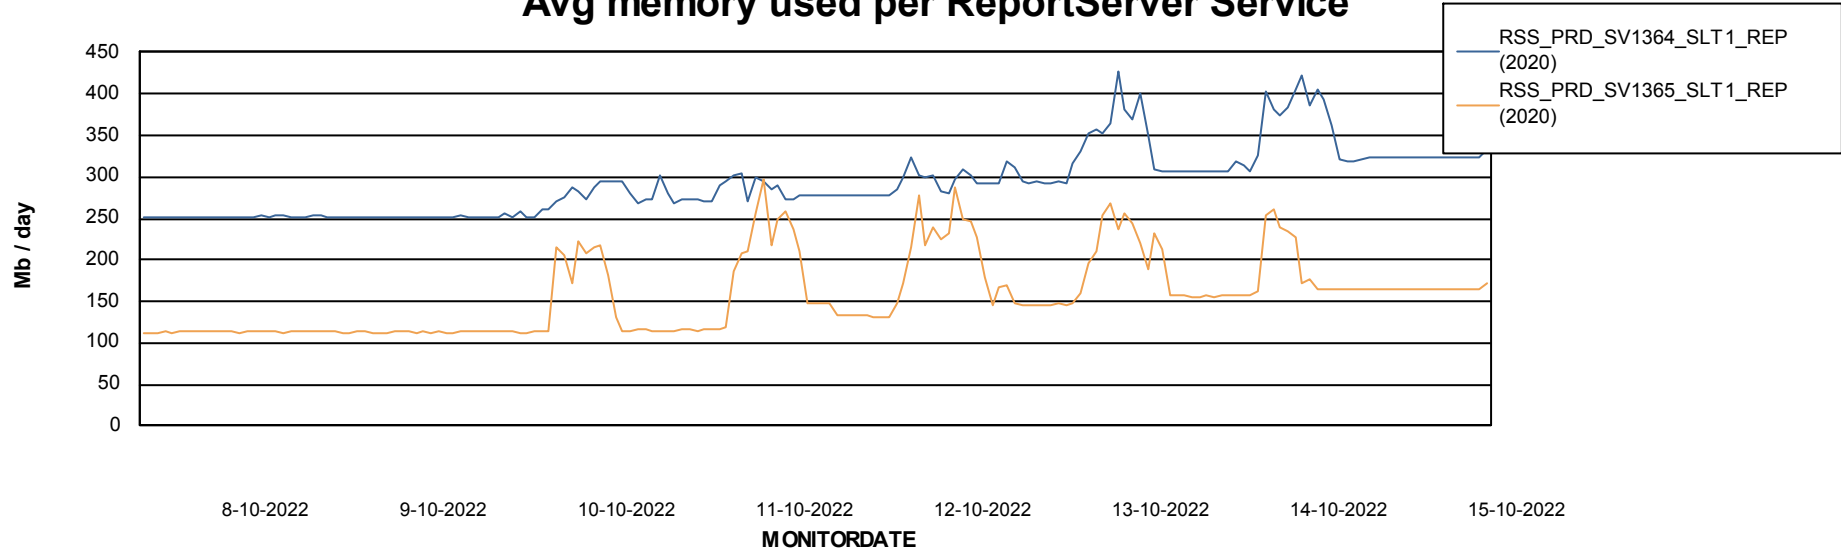

ABSSolute Application ReportServer Services

Avg memory used per ReportServer Service