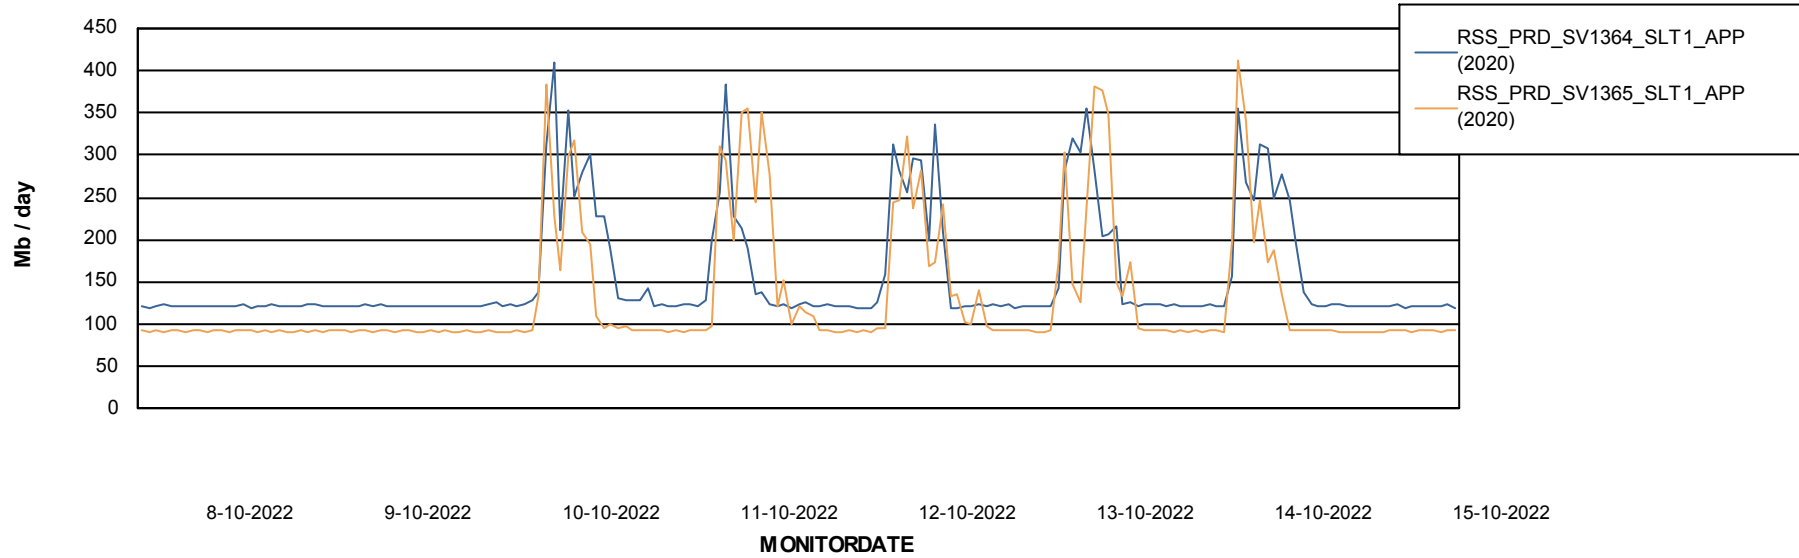

ABSSolute Application Server Services

Avg memory used per ABS Server Service