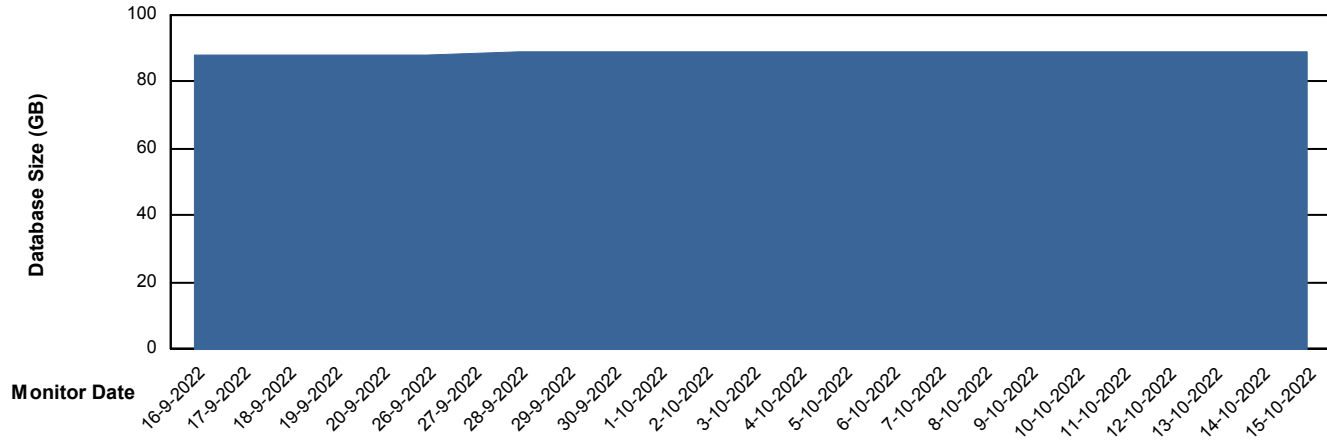

DATABASE SIZE RSS_DB_Primary (2020)

Database growth over last month

Database Tablespace RSS_DB_Primary (2020)

Date	Tablespace Name	Filesize (Gb)	Usedsize (Gb)	Percentage free
15-10-2022	ABSDATA	49	40	18
	INDX	58	47	19
14-10-2022	ABSDATA	49	40	18
	INDX	58	47	19
13-10-2022	ABSDATA	49	40	18
	INDX	58	47	19
12-10-2022	ABSDATA	49	40	18
	INDX	58	47	19
11-10-2022	ABSDATA	49	40	18
	INDX	58	47	19
10-10-2022	ABSDATA	49	40	18
	INDX	58	47	19
9-10-2022	ABSDATA	49	40	18
	INDX	58	47	19