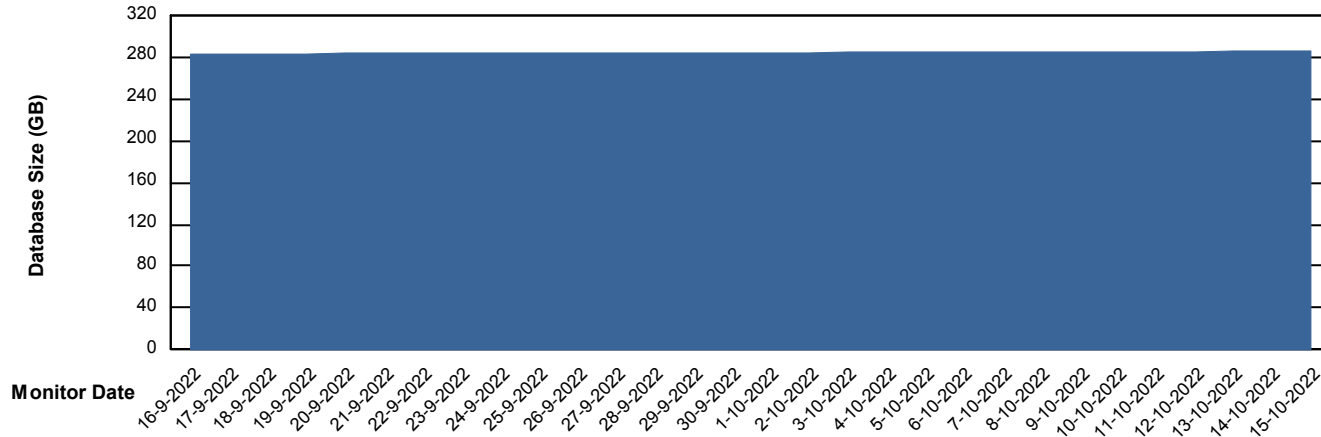

DATABASE SIZE PHSDB_Production

Database growth over last month