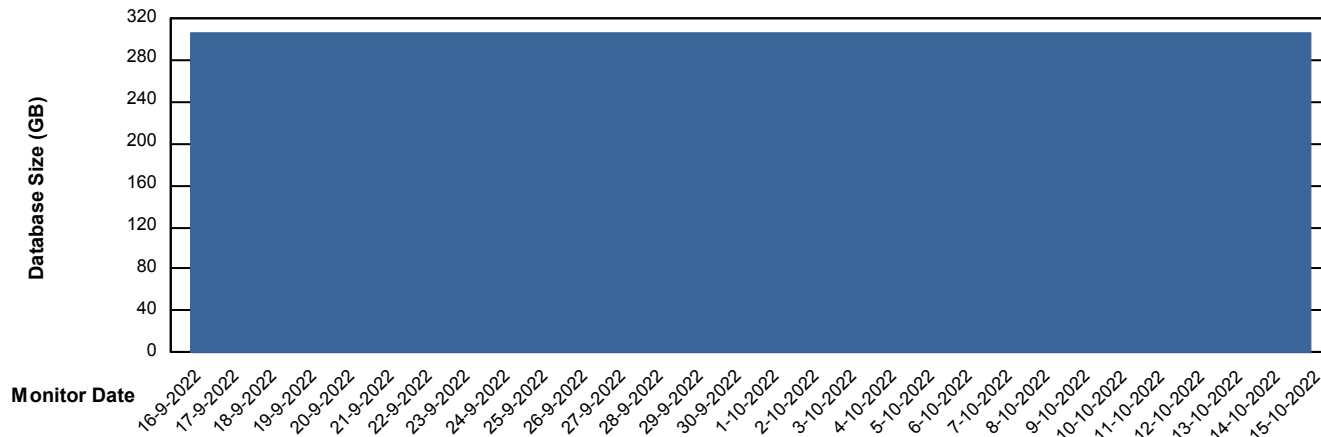

DATABASE SIZE PHSDB_Test

Database growth over last month