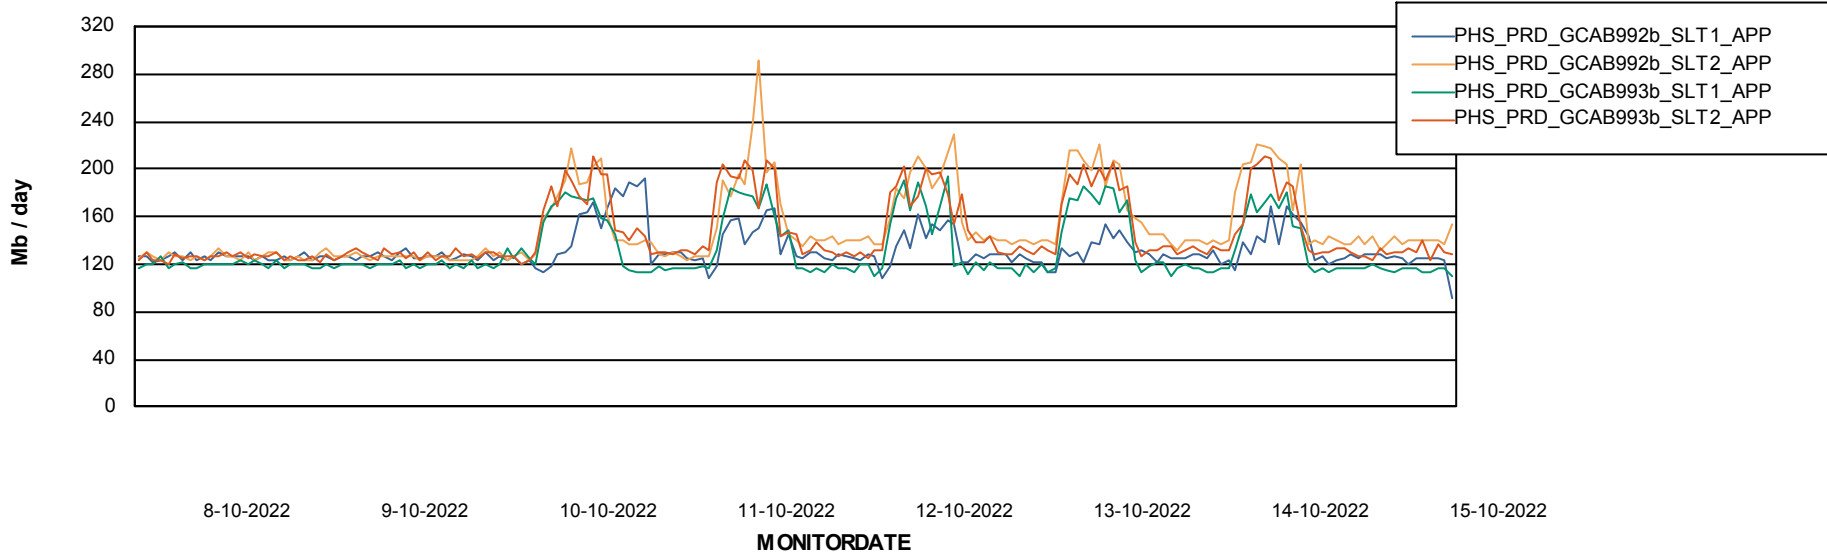

ABSSolute Application Server Services

Avg memory used per ABS Server Service