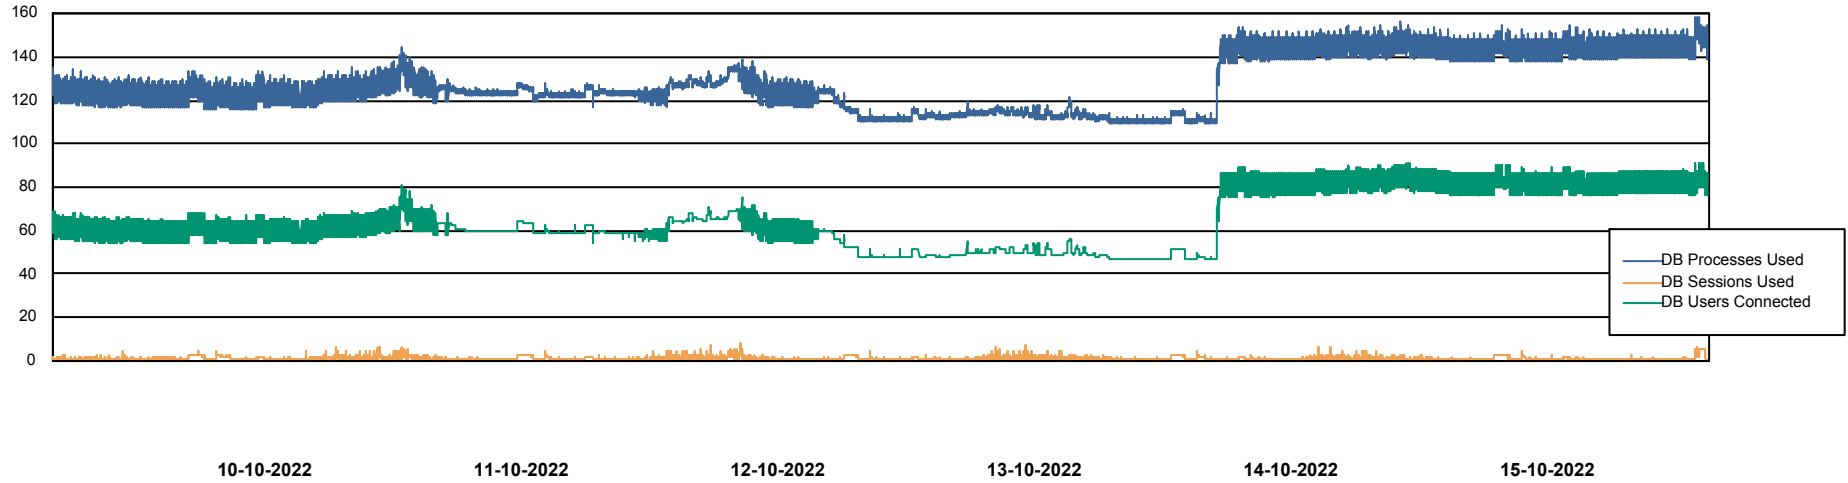

Database Performance PHSDB_Production

DB Processes Max 1,000