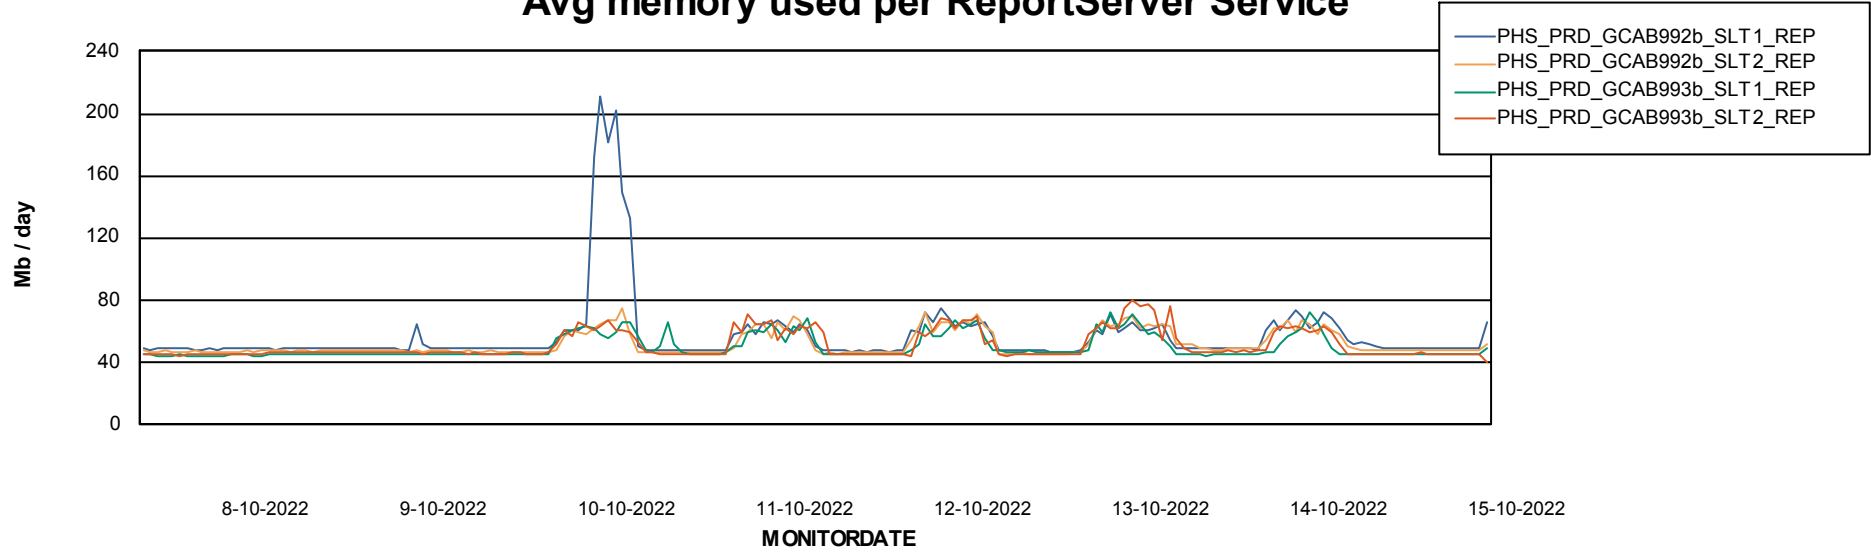

ABSSolute Application ReportServer Services

Avg memory used per ReportServer Service