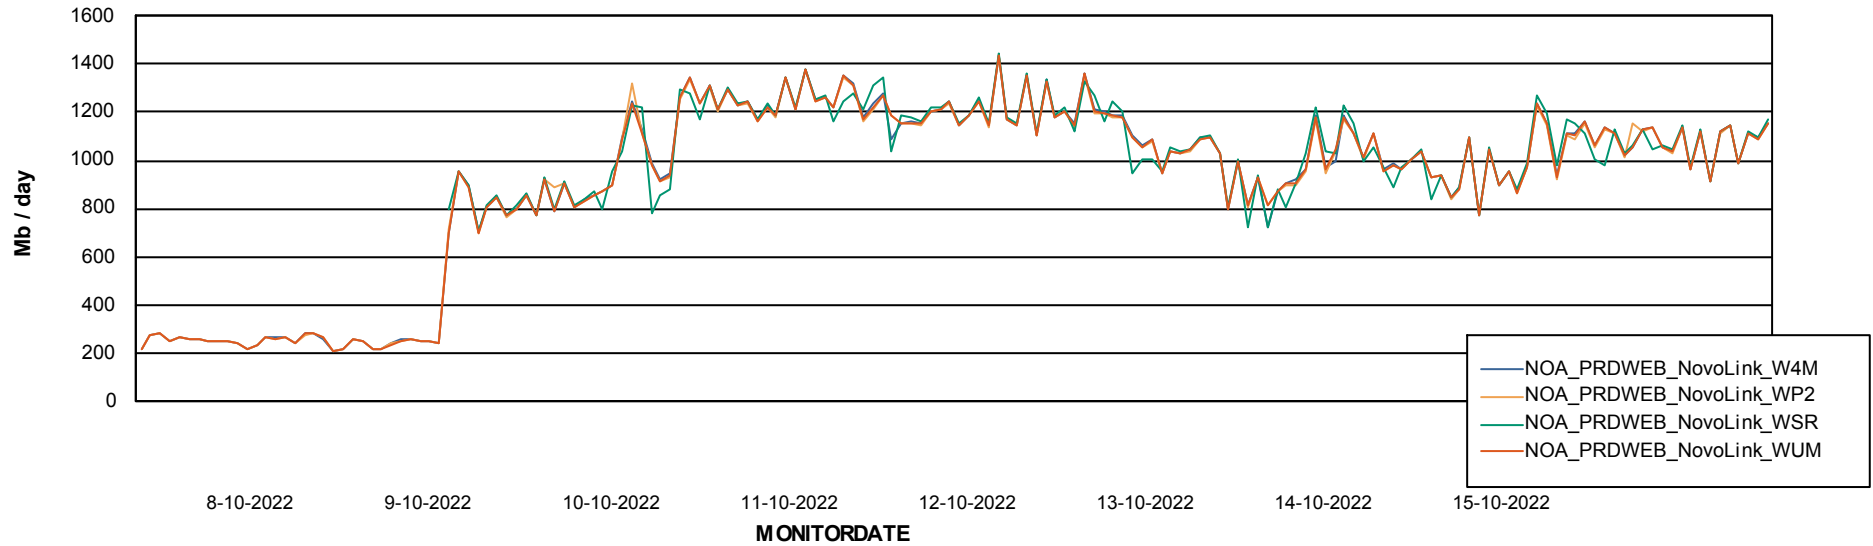

ABSSolute Application ReportServer Services

Avg memory used per ReportServer Service

Weekly SLA Customer Report

Customer NOA_Production
Database ID 116

ABSolute Web Component Services

Avg memory used per ABS Web component