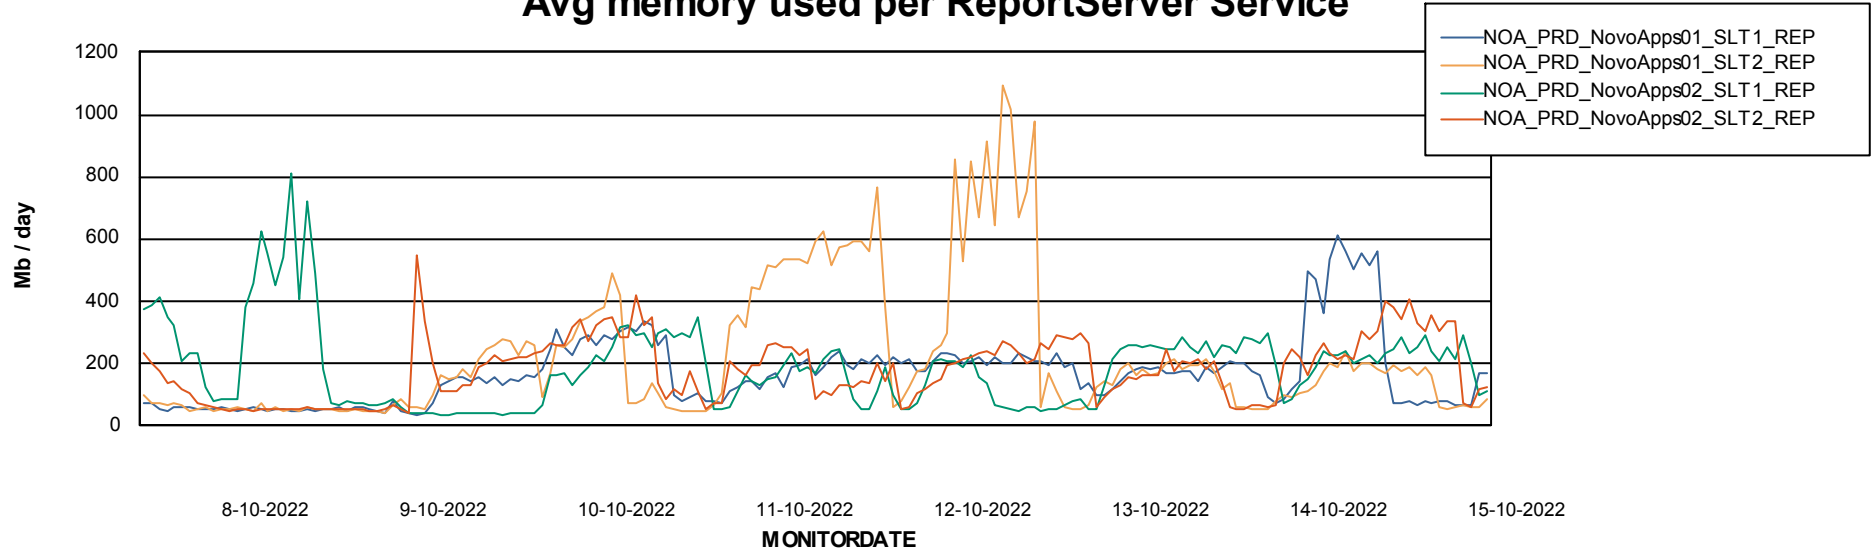

ABSSolute Application ReportServer Services

Avg memory used per ReportServer Service