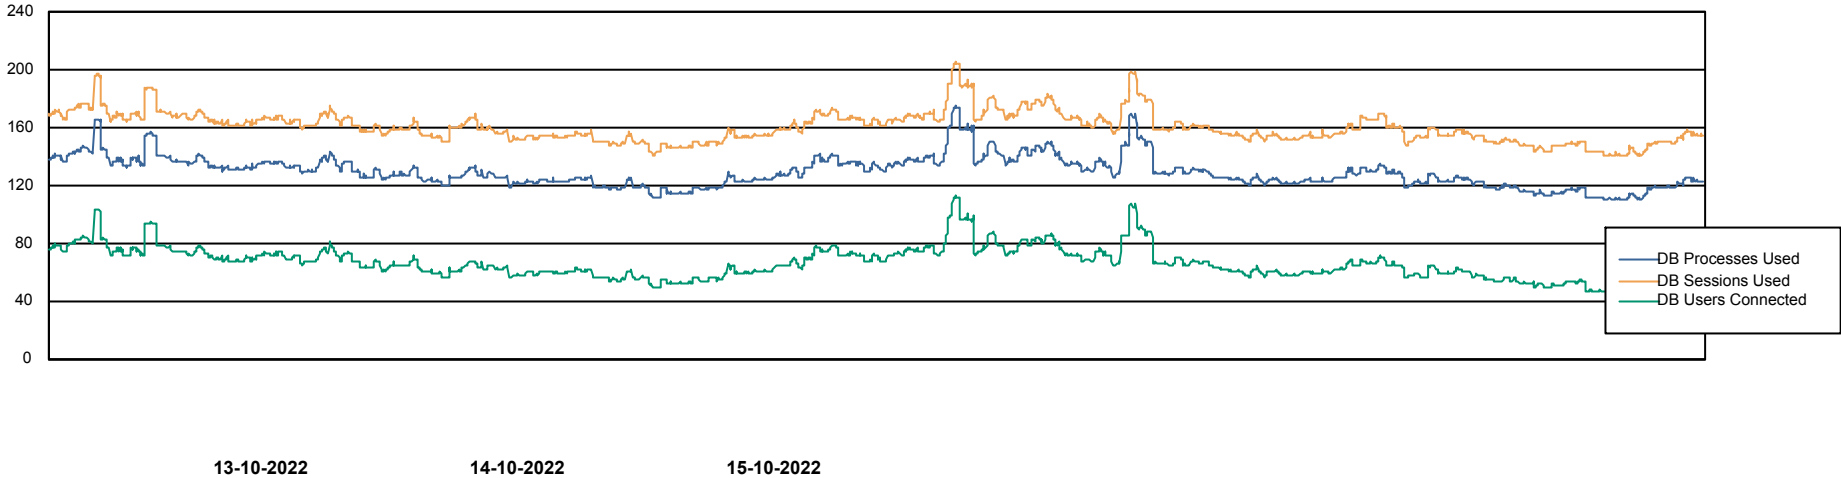

Weekly SLA Customer Report

Customer NOA_Production
Database ID 116

Harddisk Usage NOA_PRD_NovoLink

	Free disk space on C: (%)	Total disk space on C: (Gb)	Used disk space on C: (Gb)
15-10-2022	49	100	51
14-10-2022	49	100	51
13-10-2022	49	100	51
12-10-2022	49	100	51
11-10-2022	49	100	51
10-10-2022	49	100	50
9-10-2022	55	100	45

Weekly SLA Customer Report

Customer NOA_Production
Database ID 116

Database Performance NOA_PRD_NovoABS01_DB

Weekly SLA Customer Report

Customer NOA_Production
Database ID 116

Database Performance NOA_STB_NovoABS03_DB