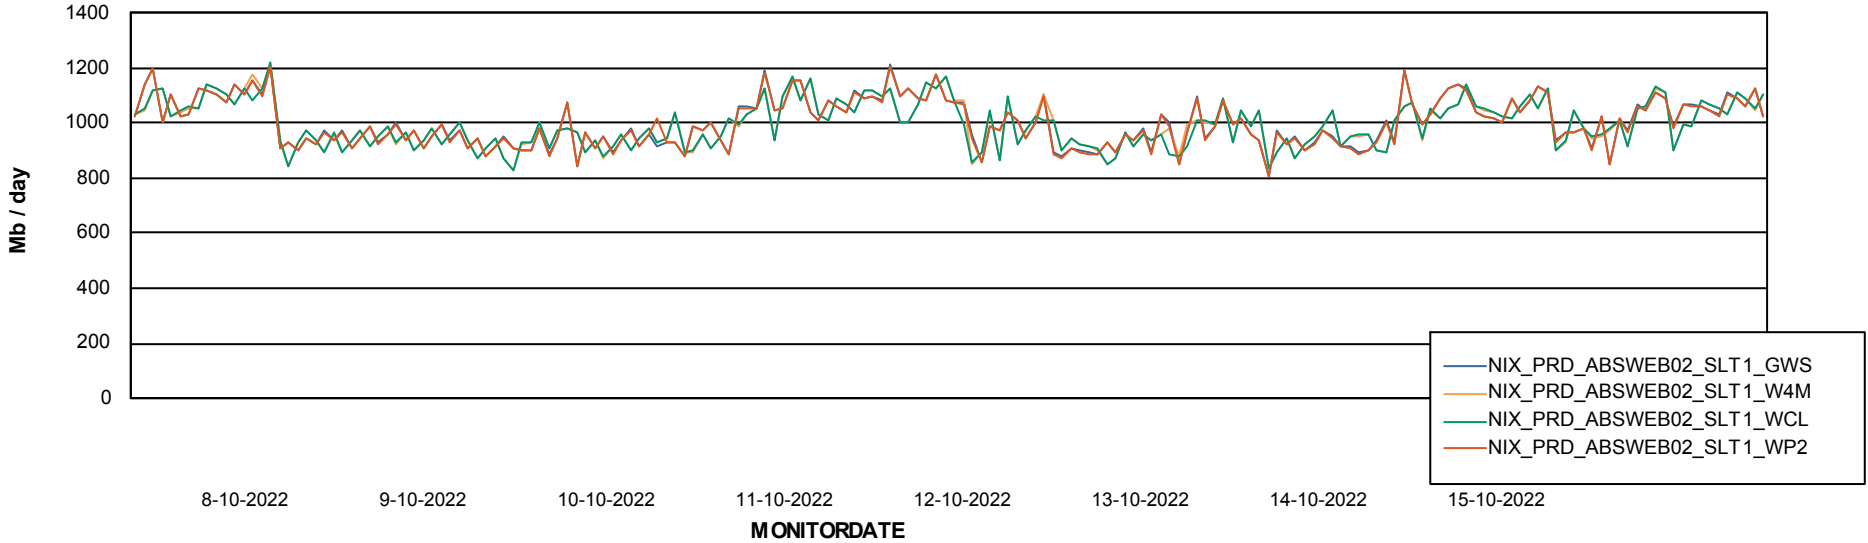

ABSSolute Web Component Services

Avg memory used per ABS Web component