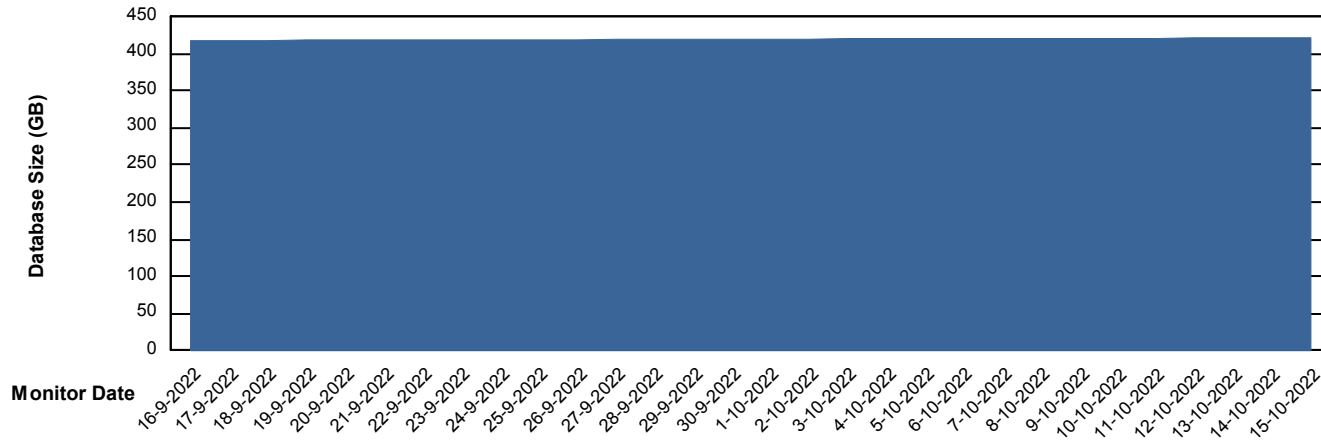

DATABASE SIZE NIXDB_Production

Database growth over last month