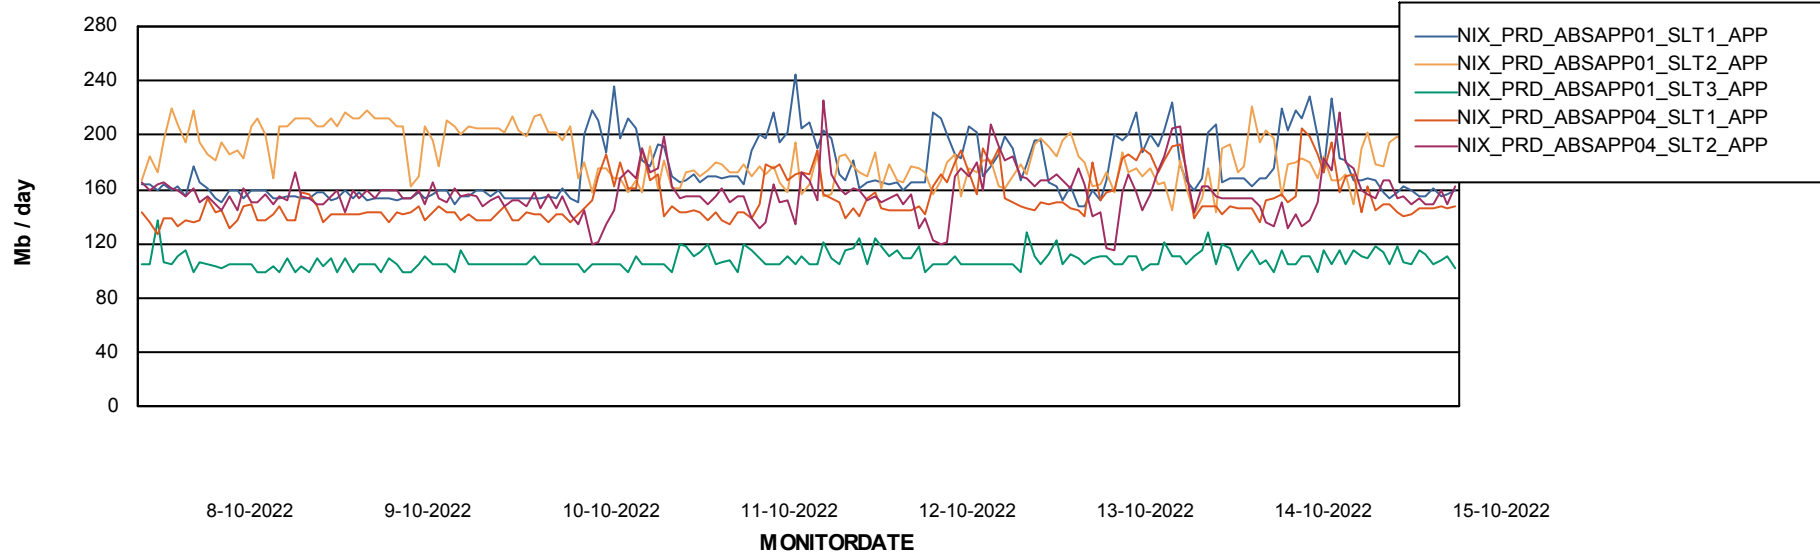

ABSSolute Application Server Services

Avg memory used per ABS Server Service