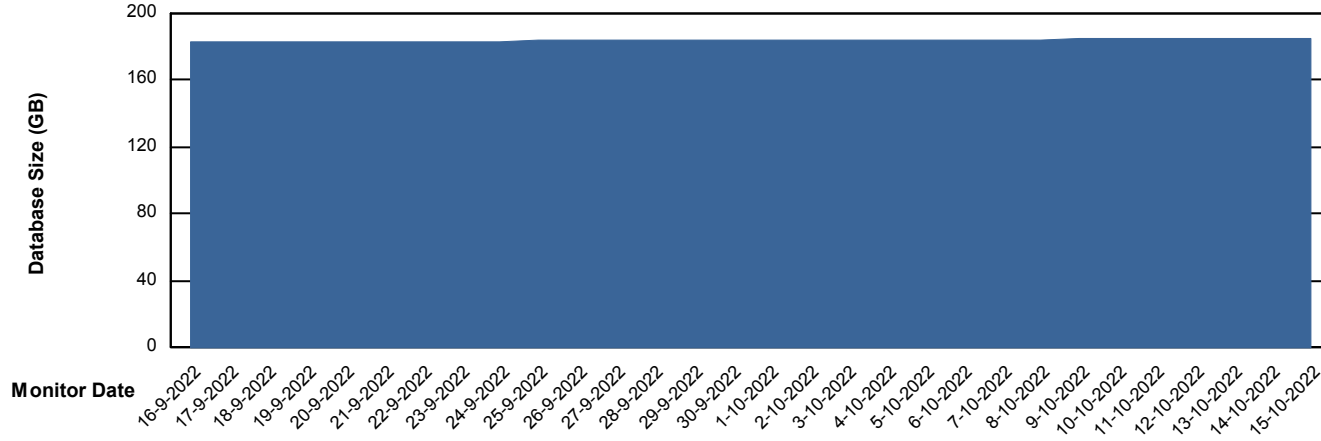

DATABASE SIZE NIXDB_BI

Database growth over last month