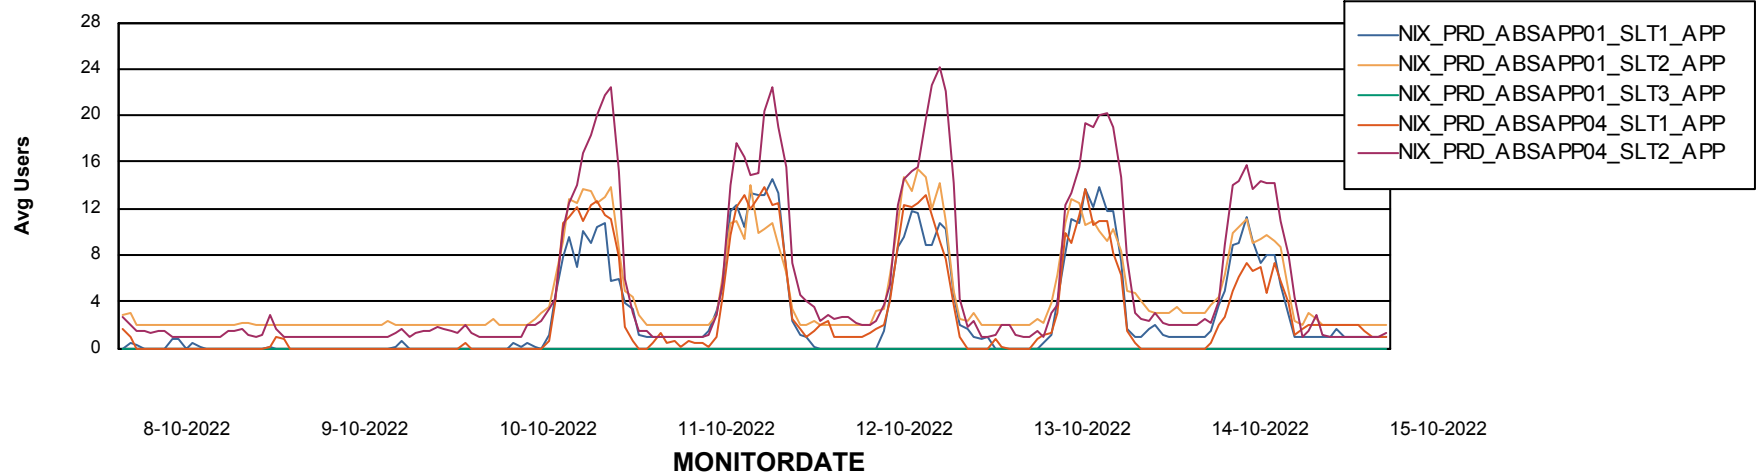

Avg users per day per ABS server