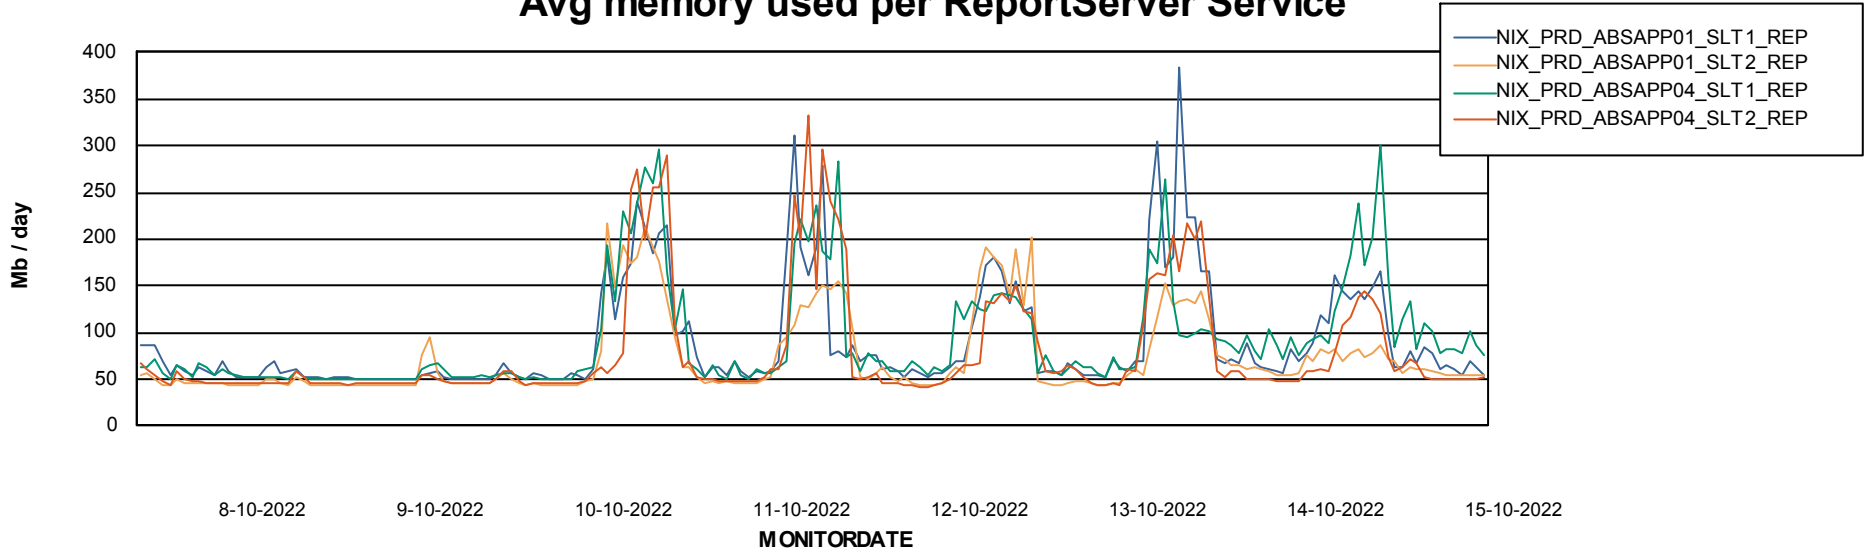

ABSSolute Application ReportServer Services

Avg memory used per ReportServer Service