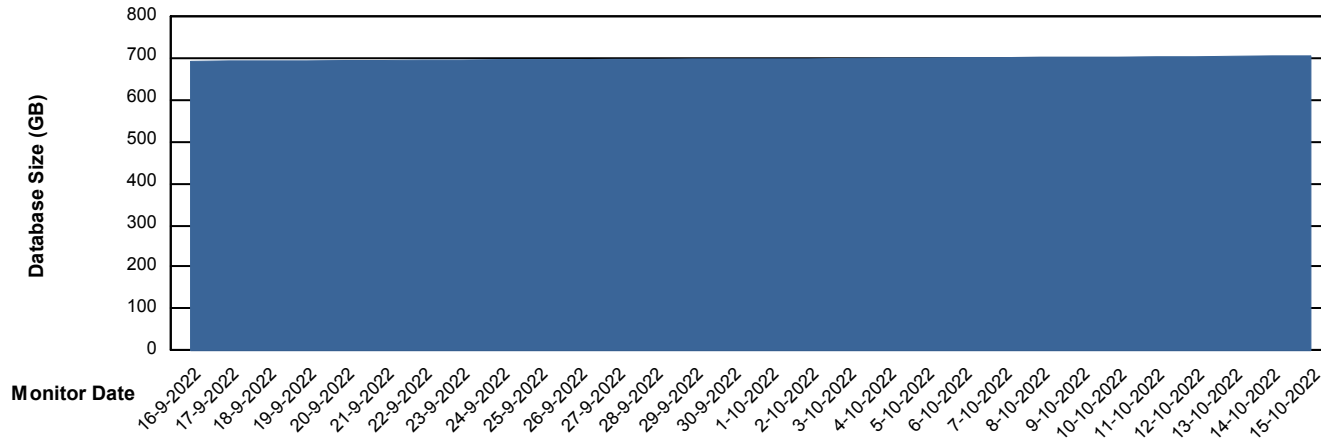

Customer LTS(CleanLease)_Production
Database ID 126

DATABASE SIZE LTS_PROD_CLSABSBI01_BI

Database growth over last month

DATABASE SIZE LTS_PROD_CLSABSDB01_PRDB

Database growth over last month

Weekly SLA Customer Report