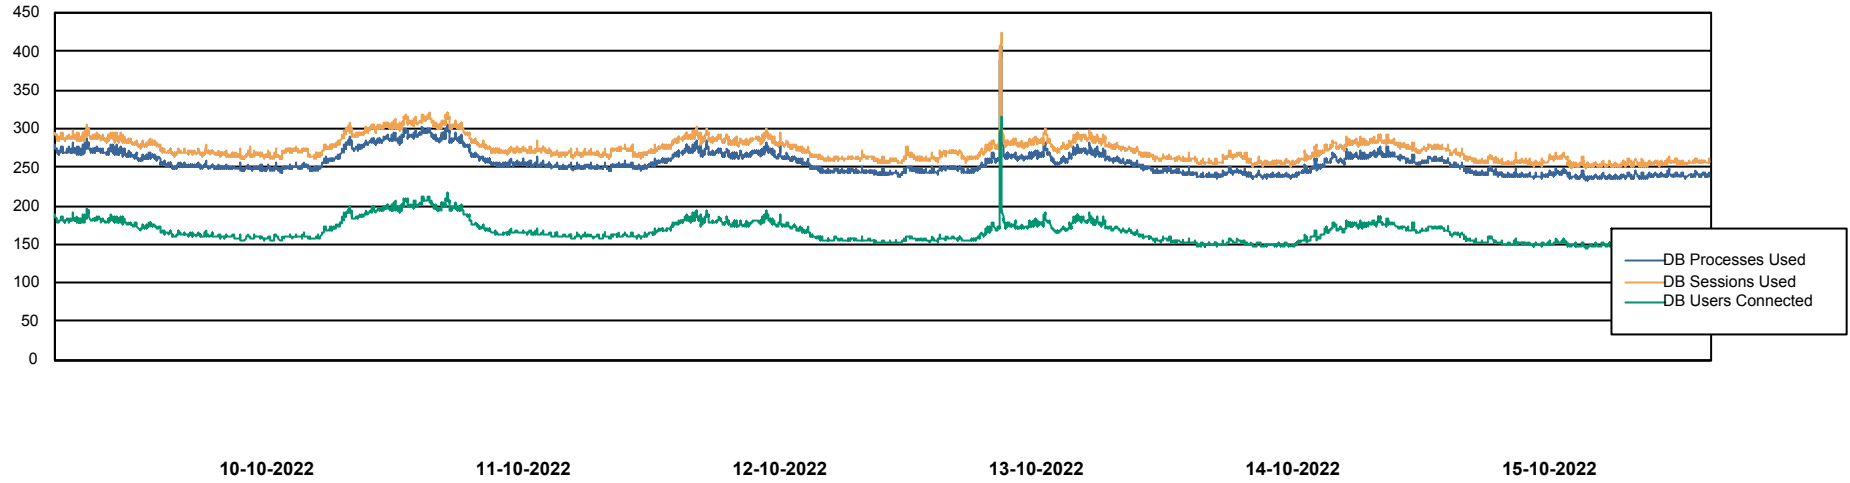

Weekly SLA Customer Report

Customer LTS(CleanLease)_Production
Database ID 126

Database Performance LTS_PROD_CLSABSBI01_BI

Weekly SLA Customer Report

Customer LTS(CleanLease)_Production
Database ID 126

Database Performance LTS_PROD_CLSABSD01_PRDB