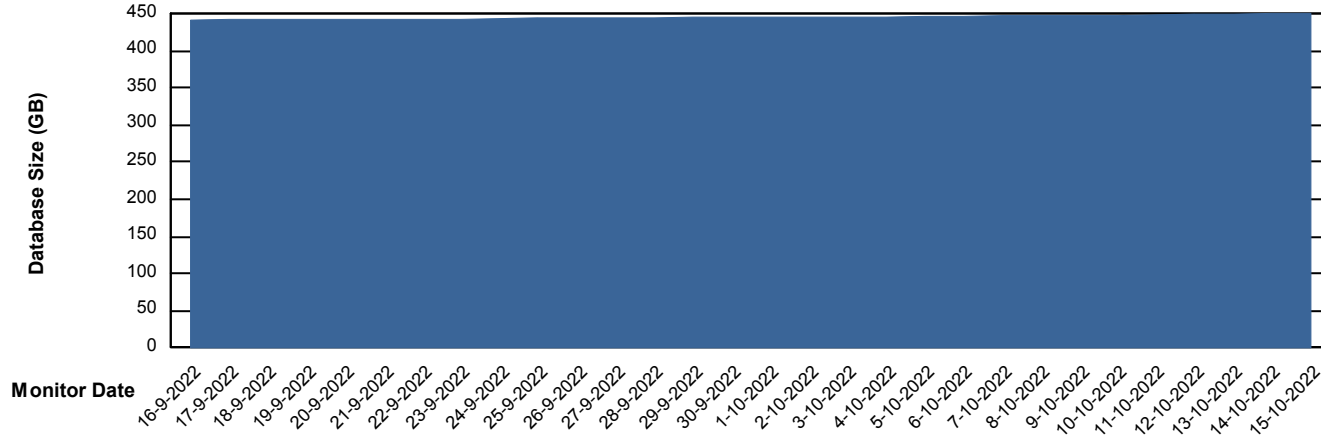

DATABASE SIZE LTS_PROD_CLSABSBI01_BI

Database growth over last month