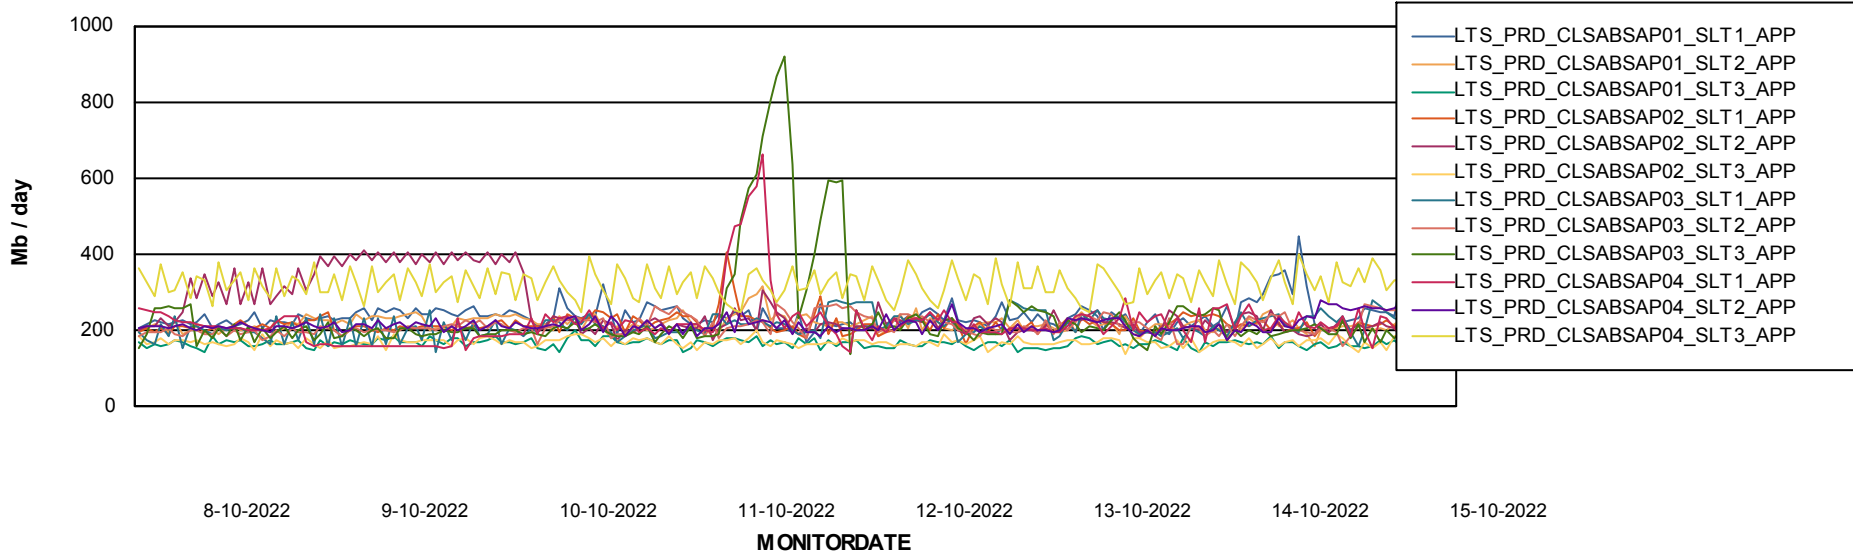

ABSSolute Application Server Services

Avg memory used per ABS Server Service