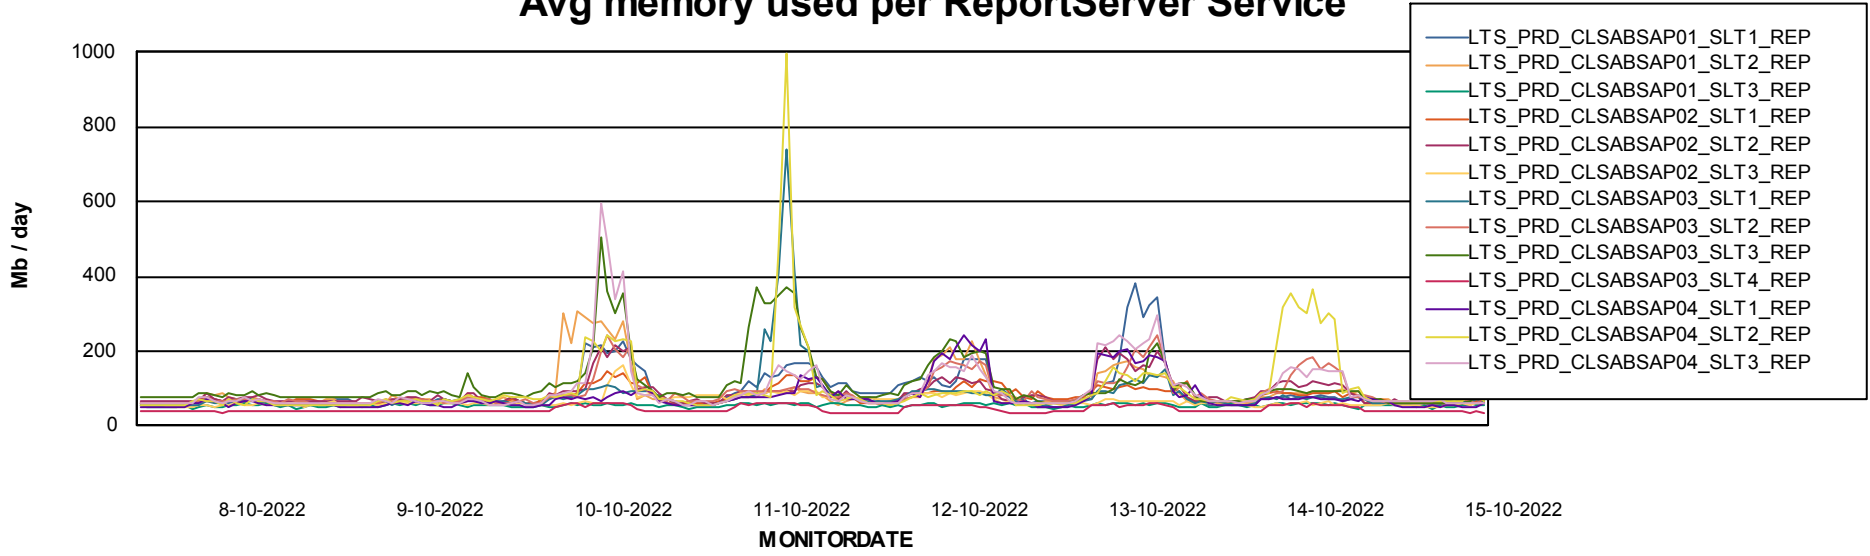

ABSSolute Application ReportServer Services

Avg memory used per ReportServer Service