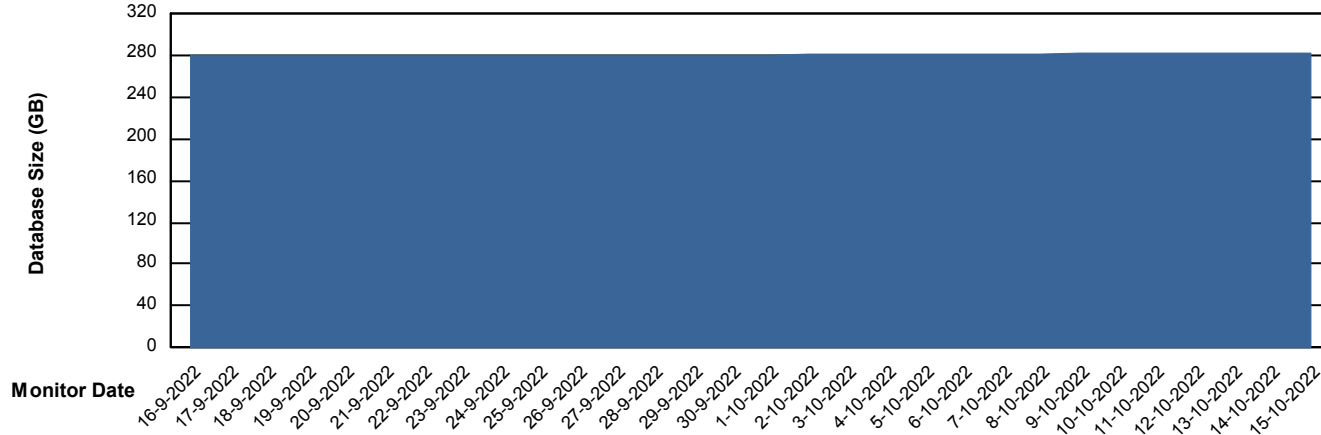

Database Performance LLGDB_Standby_TS2

DB Processes Max 0
DB Processes Max 4
DB Processes Max 300

Weekly SLA Customer Report

Customer LLG_Production
Database ID 53

Database Performance LLGDBBI_Production

DB Processes Max 1,000

Weekly SLA Customer Report

Customer LLG_Production
Database ID 53

DATABASE SIZE LLGDB_Production

Database growth over last month

DATABASE SIZE LLGDBBI_Production

Database growth over last month

Weekly SLA Customer Report