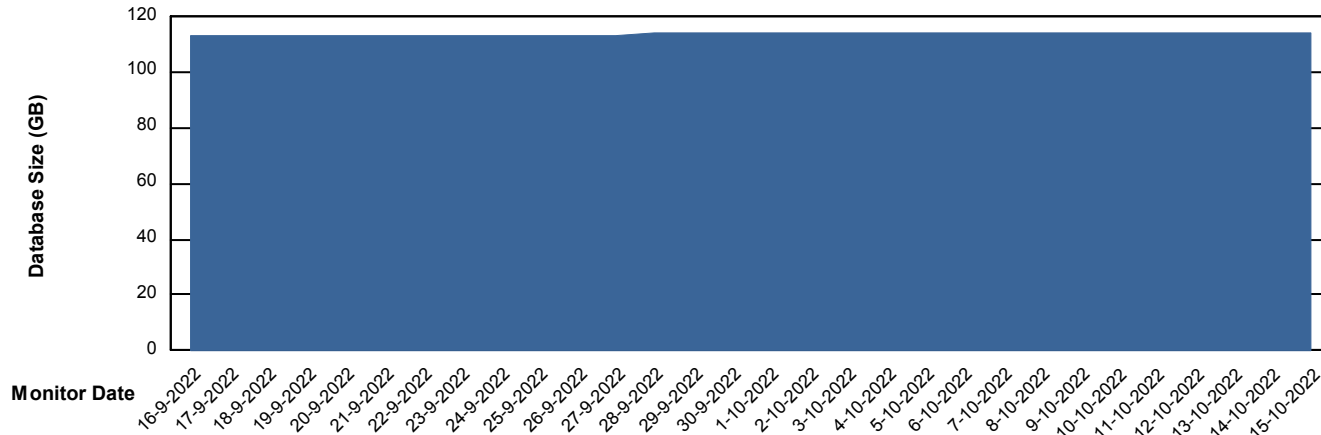

Weekly SLA Customer Report

Customer LLG_Production
Database ID 53

DATABASE SIZE LLGDB_Production

Database growth over last month

DATABASE SIZE LLGDBBI_Production

Database growth over last month

Weekly SLA Customer Report