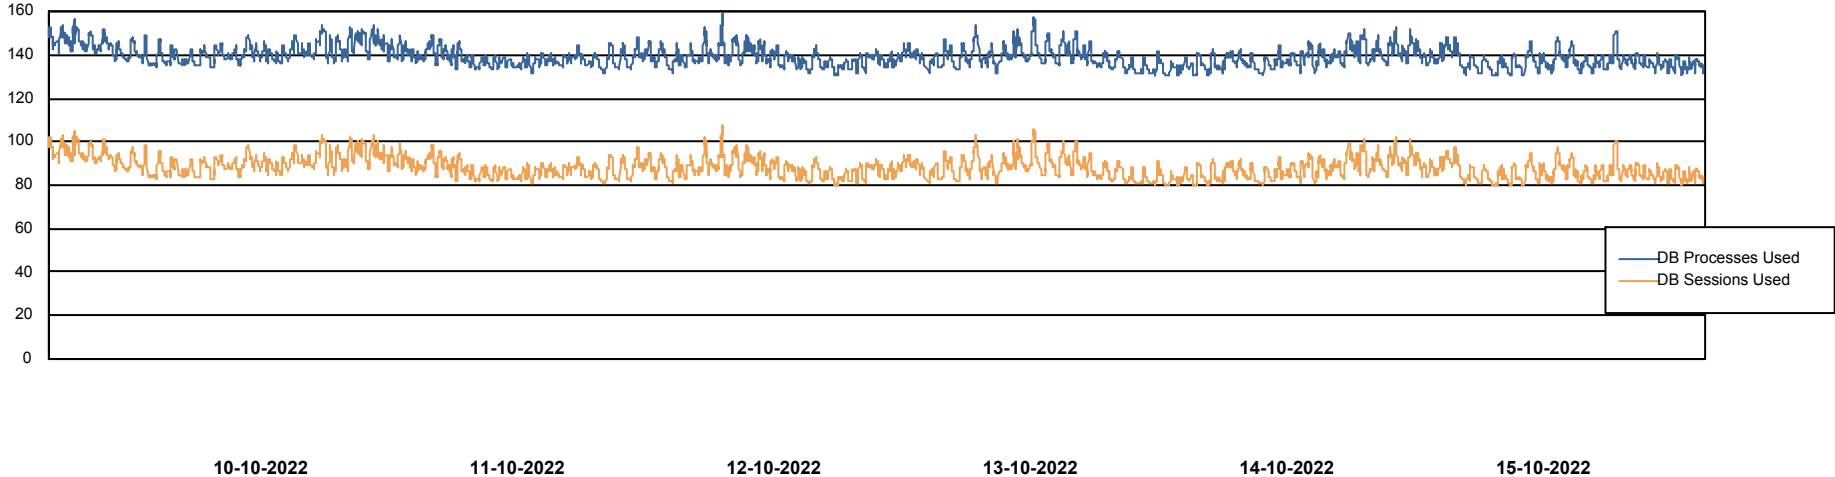

Database Performance LLGDB_Production

DB Processes Max 4
DB Processes Max 300