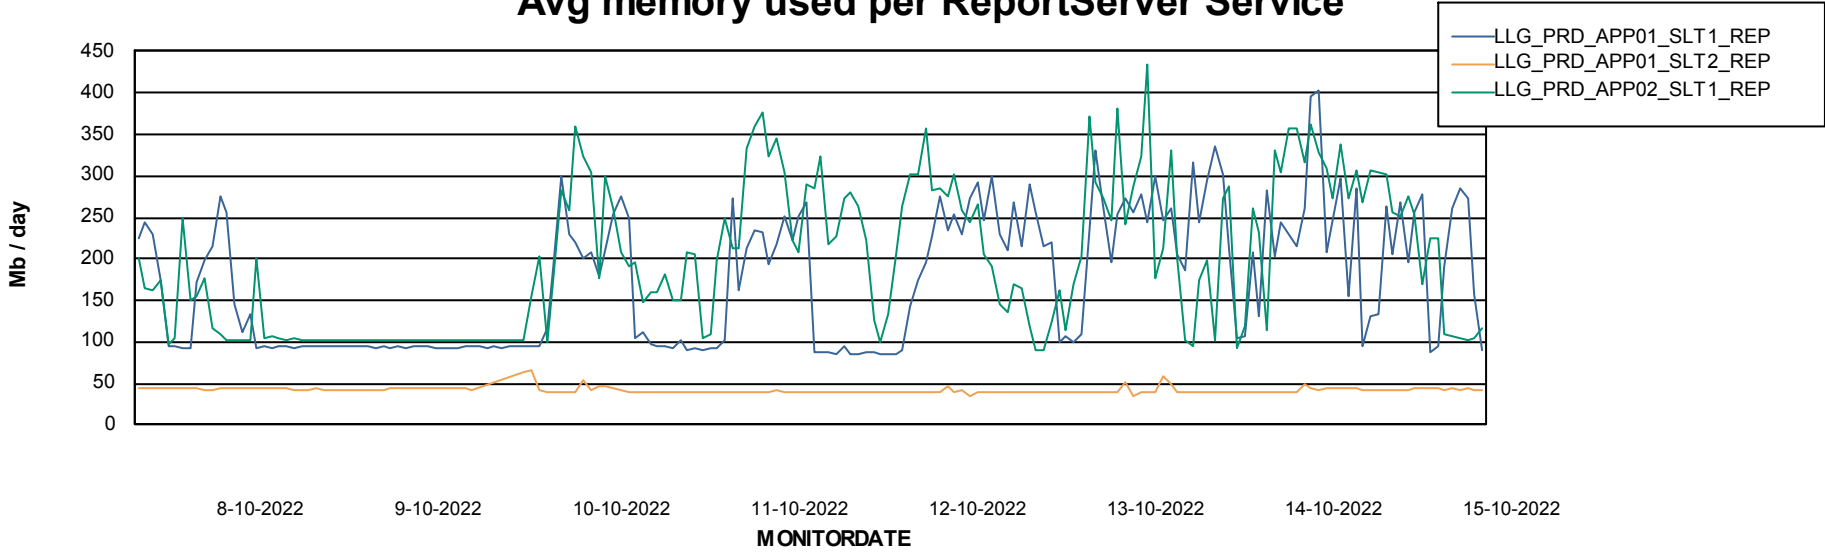

ABSSolute Application Server Services

Avg memory used per ReportServer Service