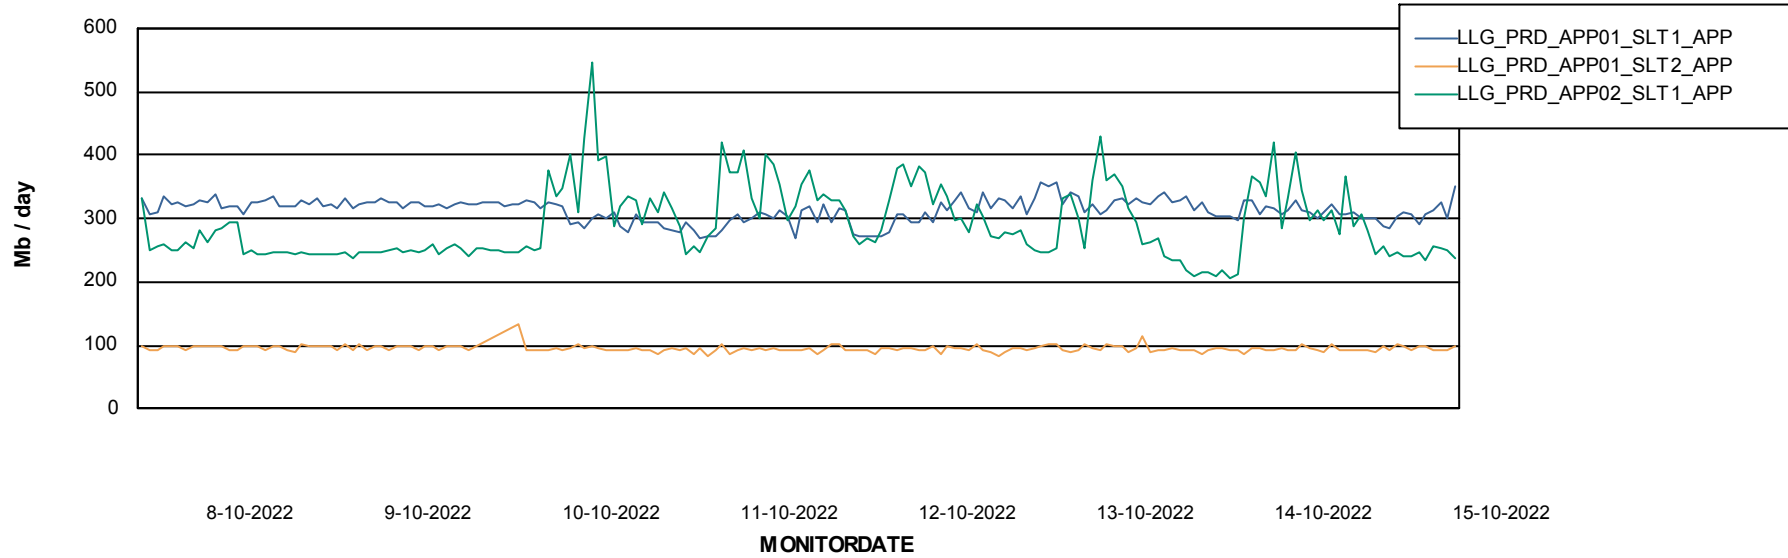

ABSSolute Application Server Services

Avg memory used per ABS Server Service