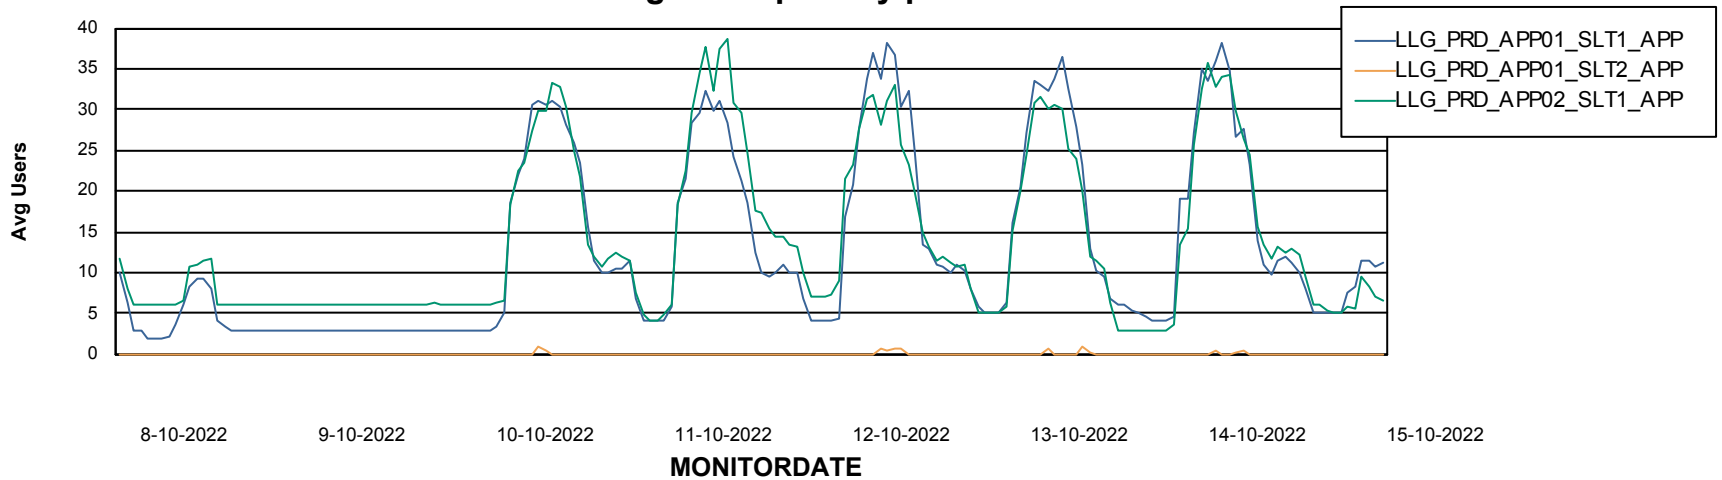

Avg users per day per ABS server