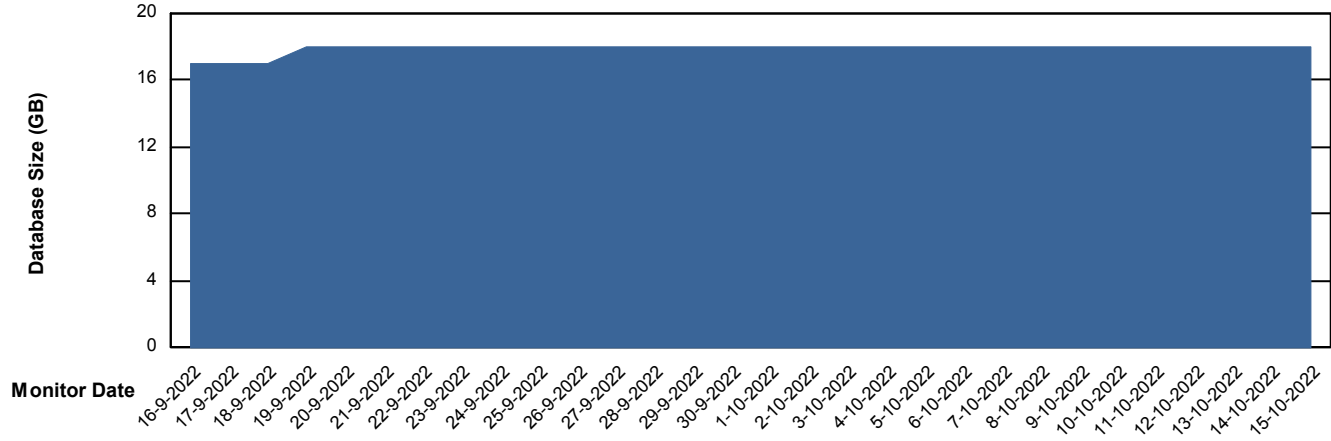

Harddisk Usage KBR_PRD_WEBSRV2

	Free disk space on / (%)	Total disk space on / (Gb)	Used disk space on / (Gb)	Free disk space on /boot (%)	Total disk space on /boot (Gb)	Used disk space on /boot (Gb)
15-10-2022	80	55	11	62	1	0
14-10-2022	80	55	11	62	1	0
13-10-2022	81	55	11	62	1	0
12-10-2022	81	55	11	62	1	0
11-10-2022	81	55	11	62	1	0
10-10-2022	81	55	11	62	1	0
9-10-2022	81	55	11	62	1	0

Weekly SLA Customer Report

Customer KBR_Production
Database ID 117

Database Performance BI-DBSRV_DB

Weekly SLA Customer Report

Customer KBR_Production
Database ID 117

Database Performance KBR_PRD_DB-SRV1_DB

Weekly SLA Customer Report

Customer KBR_Production
Database ID 117

DATABASE SIZE BI-DBSRV_DB

Database growth over last month

DATABASE SIZE KBR_PRD_DB-SRV1_DB

Database growth over last month

Weekly SLA Customer Report