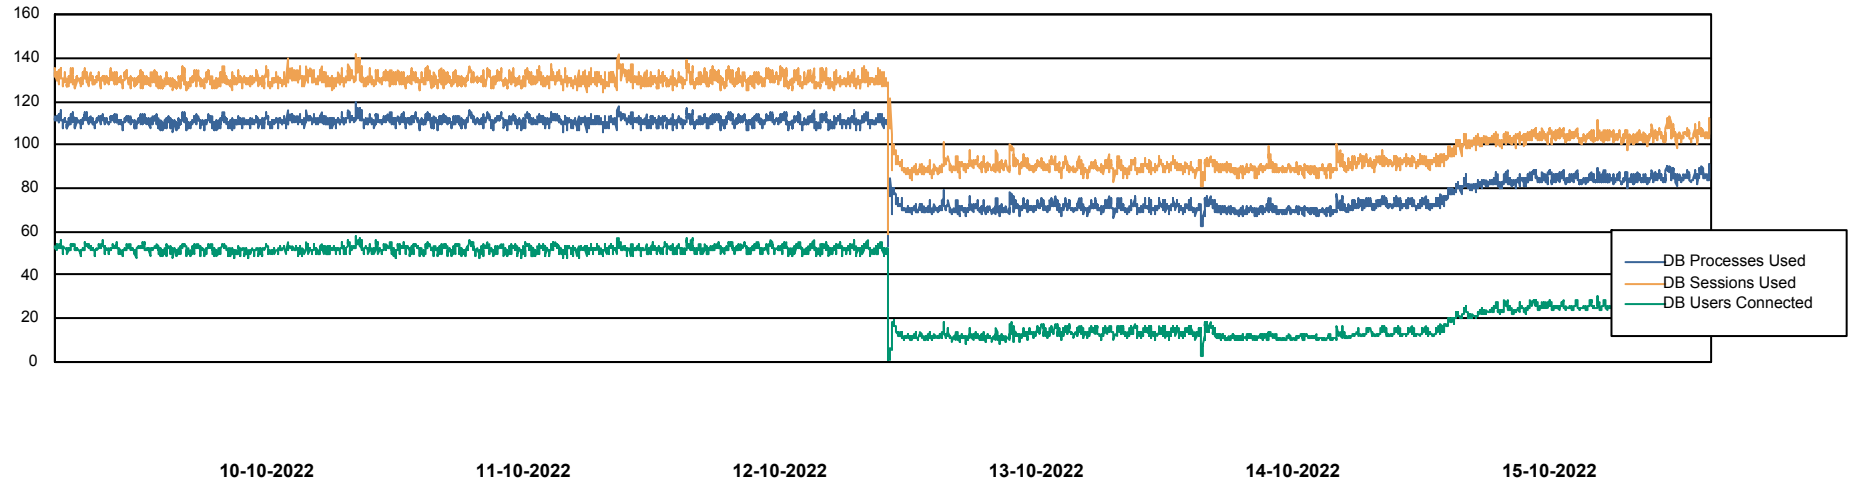

Database Performance BI-DBSRV_DB