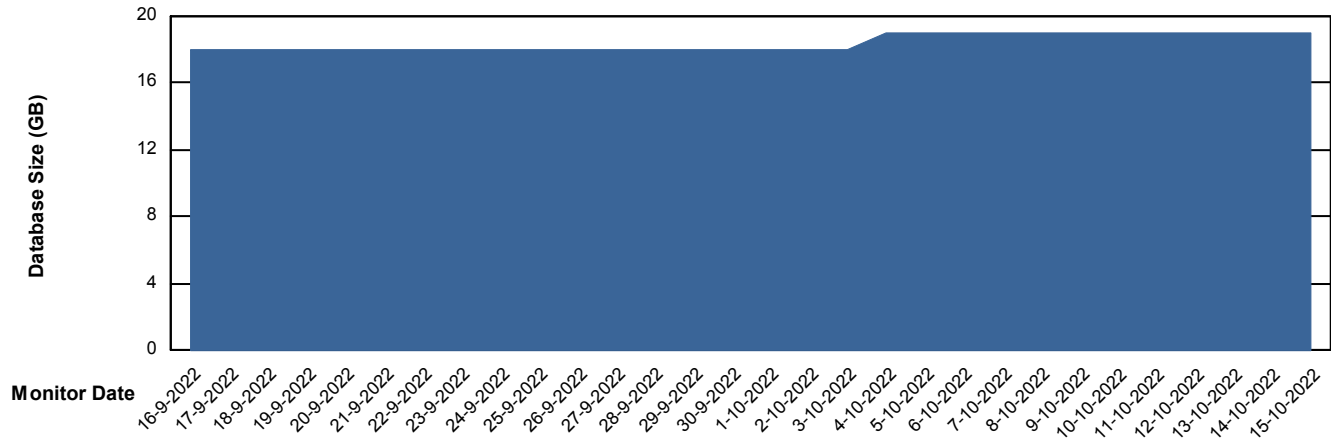

Weekly SLA Customer Report

Customer KBR_Production
Database ID 117

Database Performance BI-DBSRV_DB

Weekly SLA Customer Report

Customer KBR_Production
Database ID 117

Database Performance KBR_PRD_DB-SRV1_DB

Weekly SLA Customer Report

Customer KBR_Production
Database ID 117

DATABASE SIZE BI-DBSRV_DB

Database growth over last month

DATABASE SIZE KBR_PRD_DB-SRV1_DB

Database growth over last month

Weekly SLA Customer Report