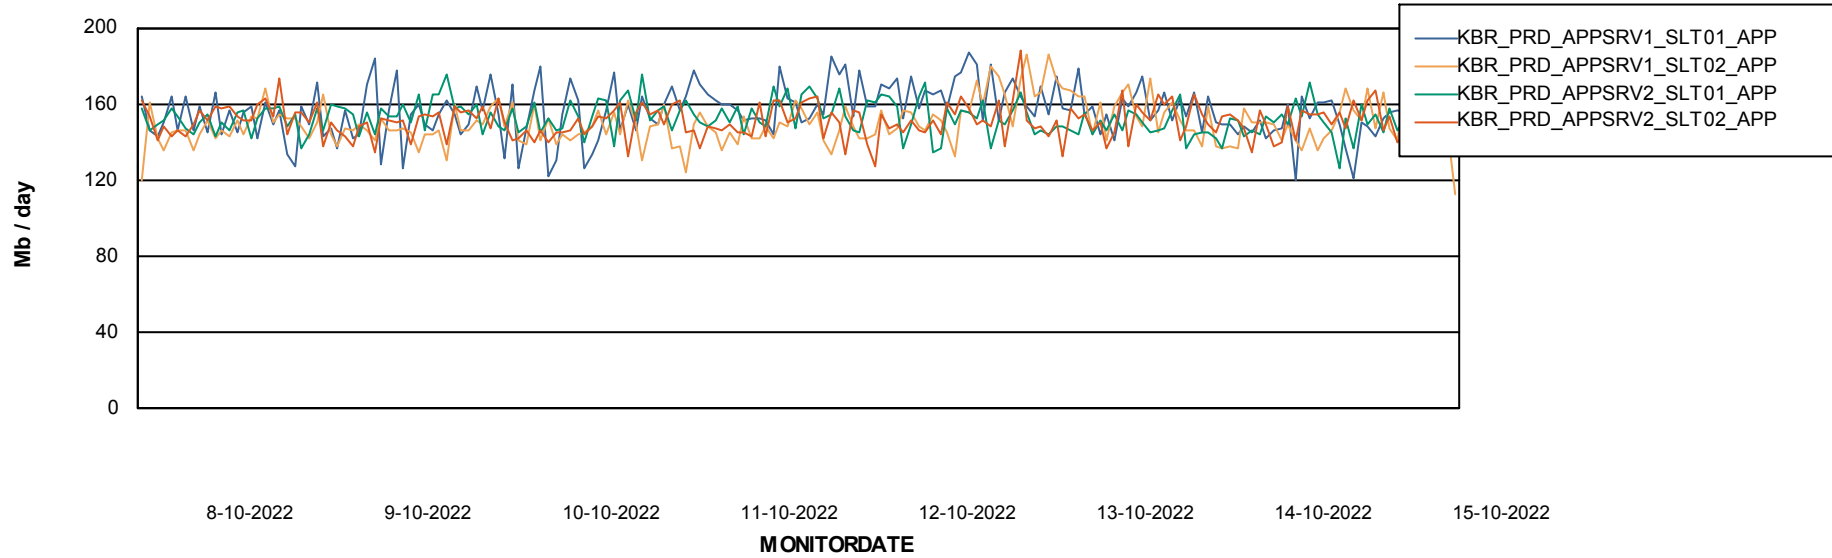

ABSSolute Application Server Services

Avg memory used per ABS Server Service