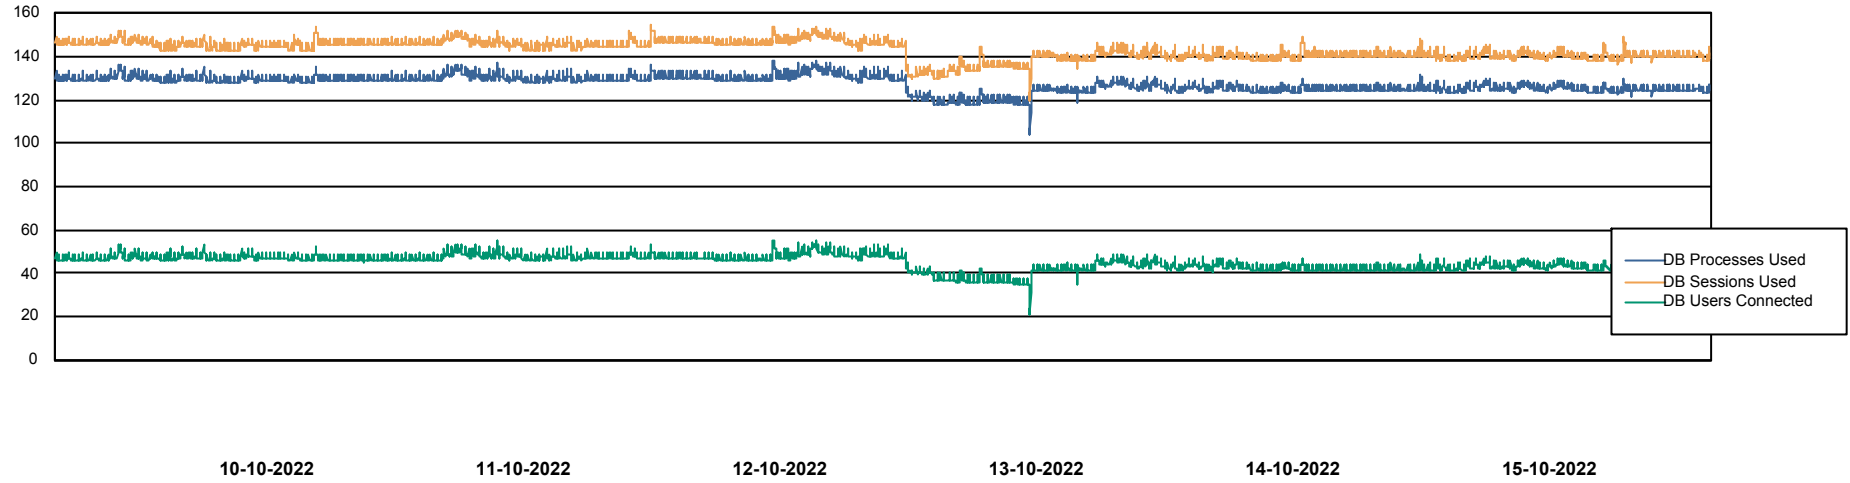

Weekly SLA Customer Report

Customer KBR_Production
Database ID 117

Database Performance BI-DBSRV_DB

Weekly SLA Customer Report

Customer KBR_Production
Database ID 117

Database Performance KBR_PRD_DB-SRV1_DB