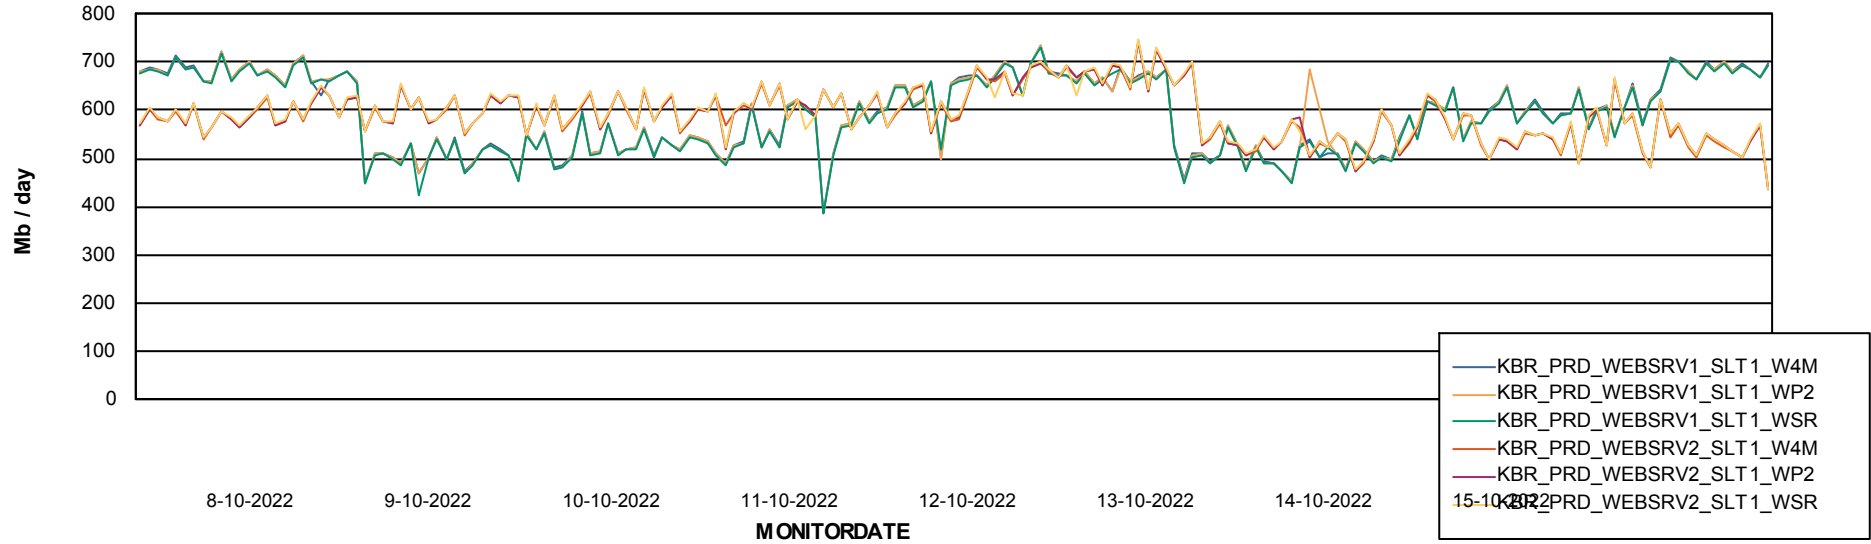

ABSSolute Web Component Services

Avg memory used per ABS Web component