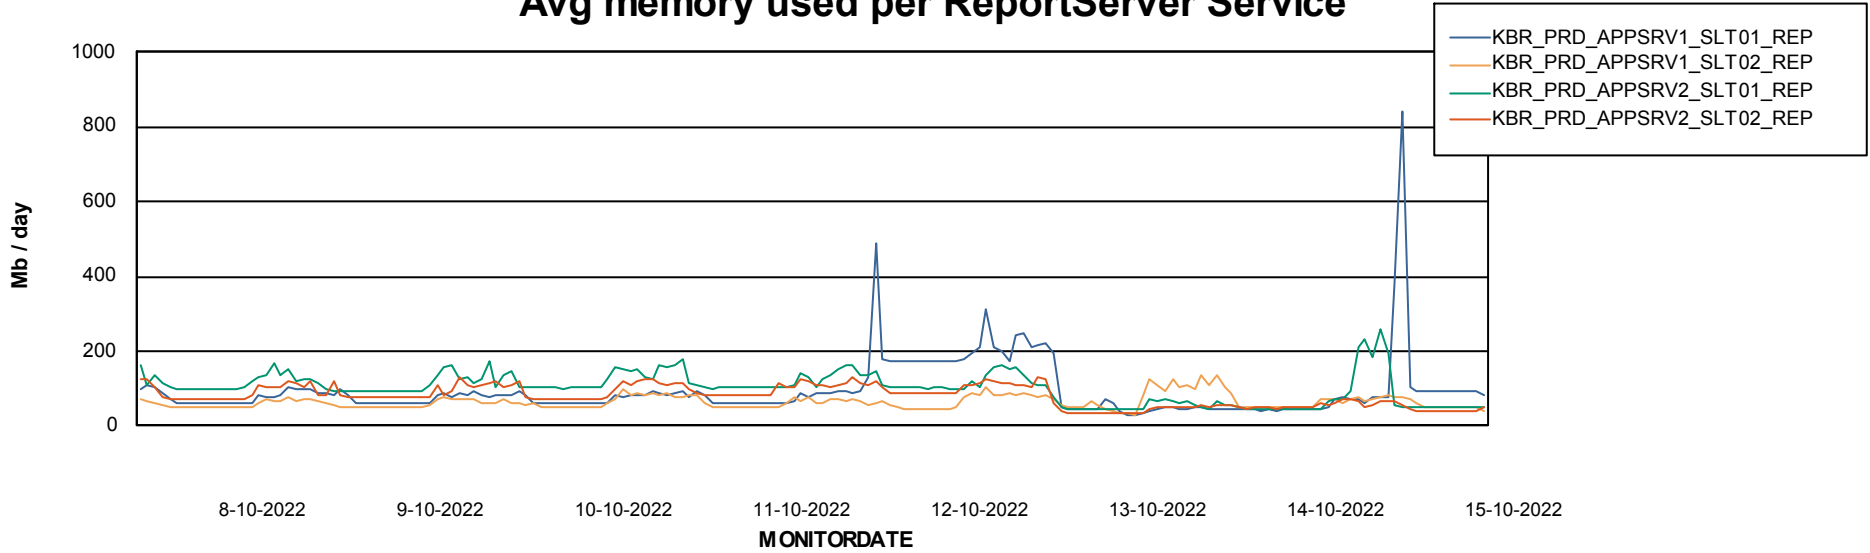

ABSSolute Application Server Services

Avg memory used per ReportServer Service