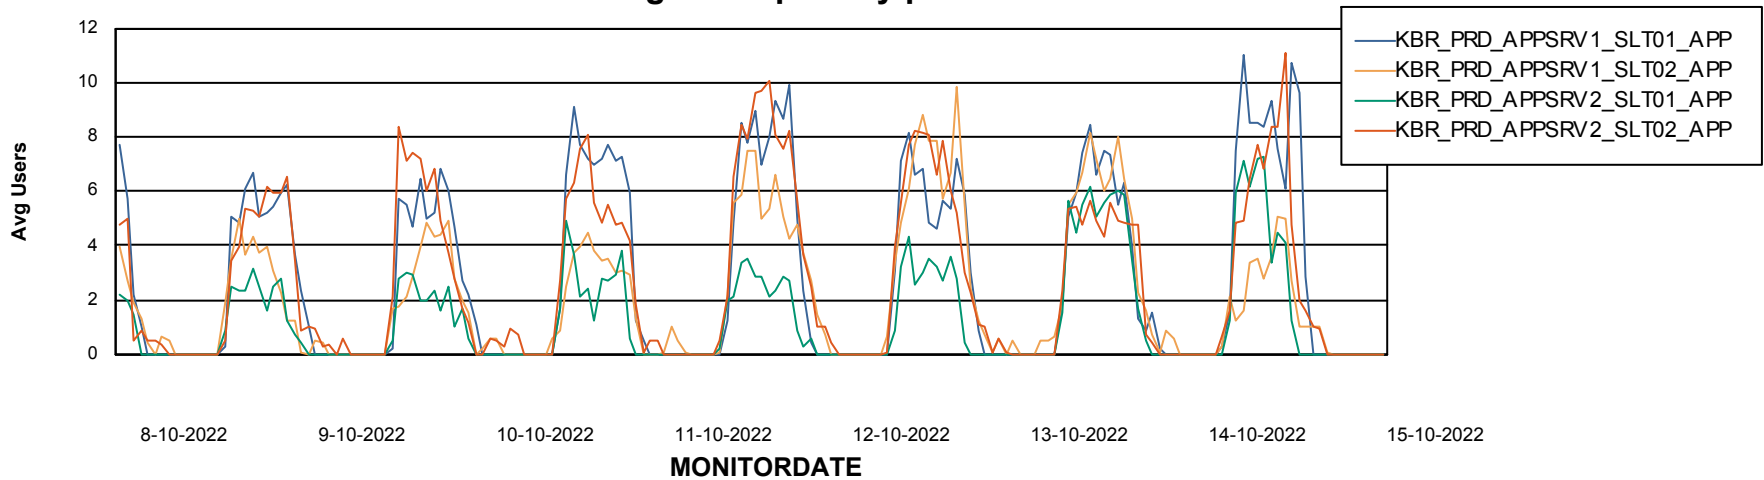

Avg users per day per ABS server