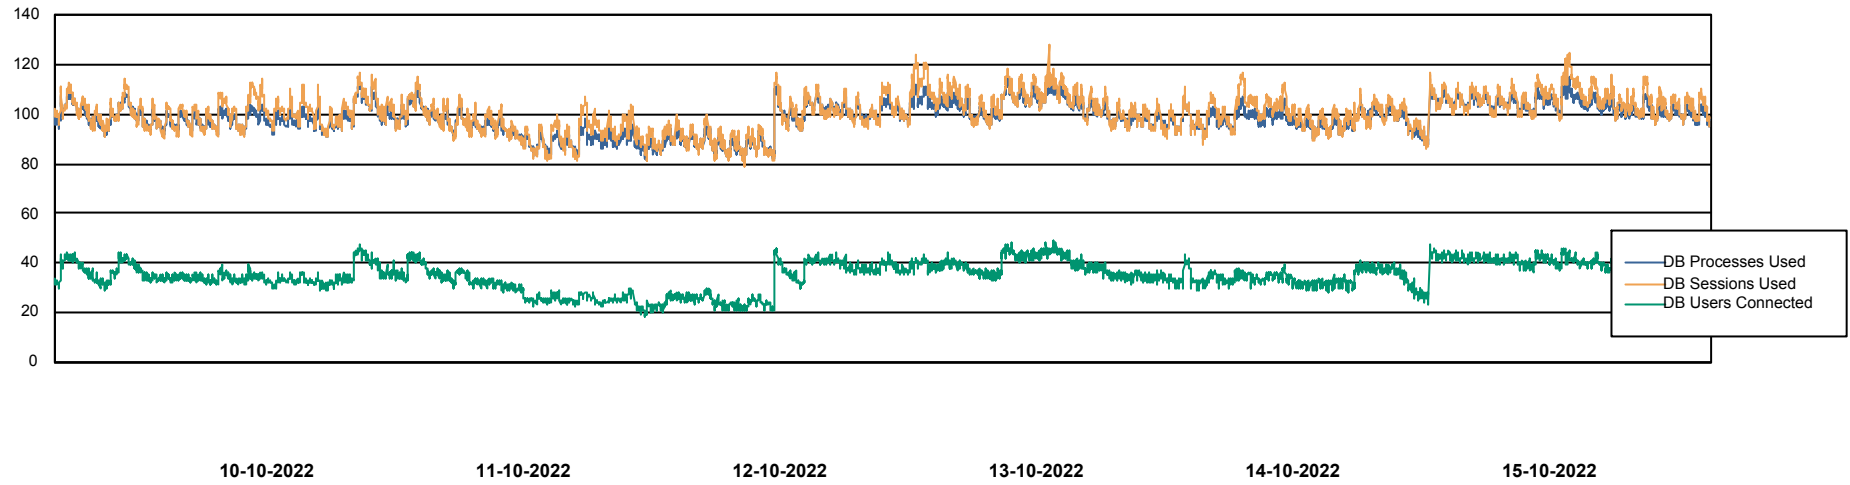

Database Performance JSG_PRD_SAREK_DB