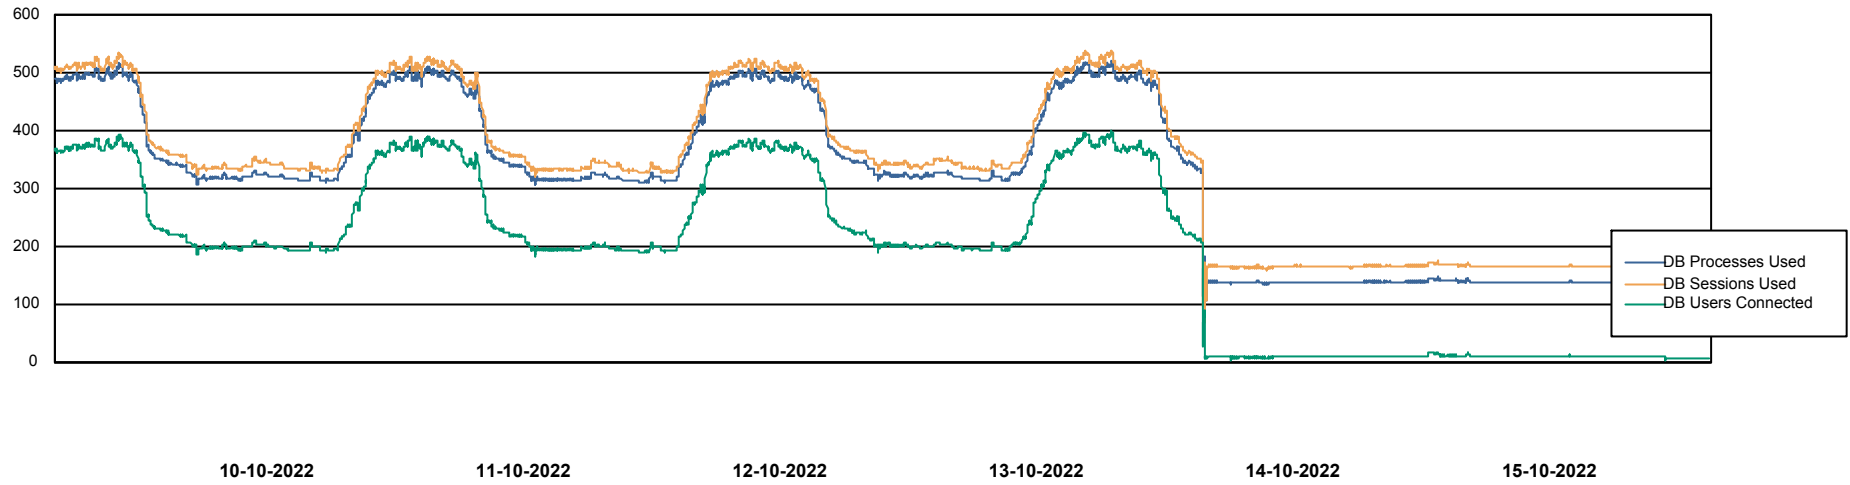

Weekly SLA Customer Report

Customer JSG_Production
Database ID 102

Database Performance JSG_PRD_BASHIR_DB

Weekly SLA Customer Report

Customer JSG_Production
Database ID 102

Database Performance JSG_PRD_PICARD_DB