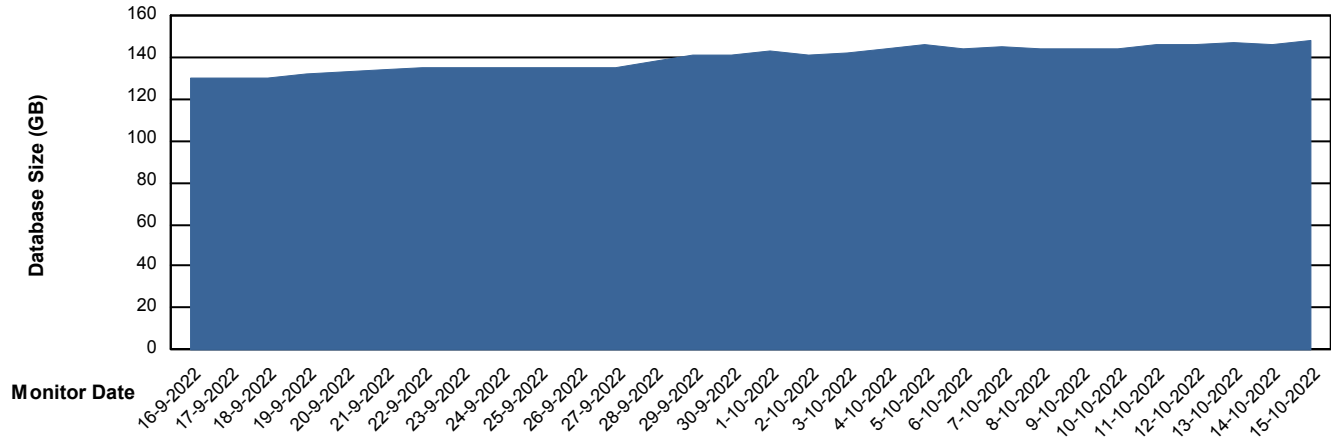

Database Performance JSG_PRD_SAREK_DB

Weekly SLA Customer Report

Customer JSG_Production
Database ID 102

DATABASE SIZE JSG_PRD_BASHIR_DB

Database growth over last month

DATABASE SIZE JSG_PRD_PICARD_DB

Database growth over last month

Weekly SLA Customer Report

Customer JSG_Production
Database ID 102

DATABASE SIZE JSG_PRD_SAREK_DB

Database growth over last month

Weekly SLA Customer Report

Customer JSG_Production
Database ID 102

Database Tablespace JSG_PRD_BASHIR_DB