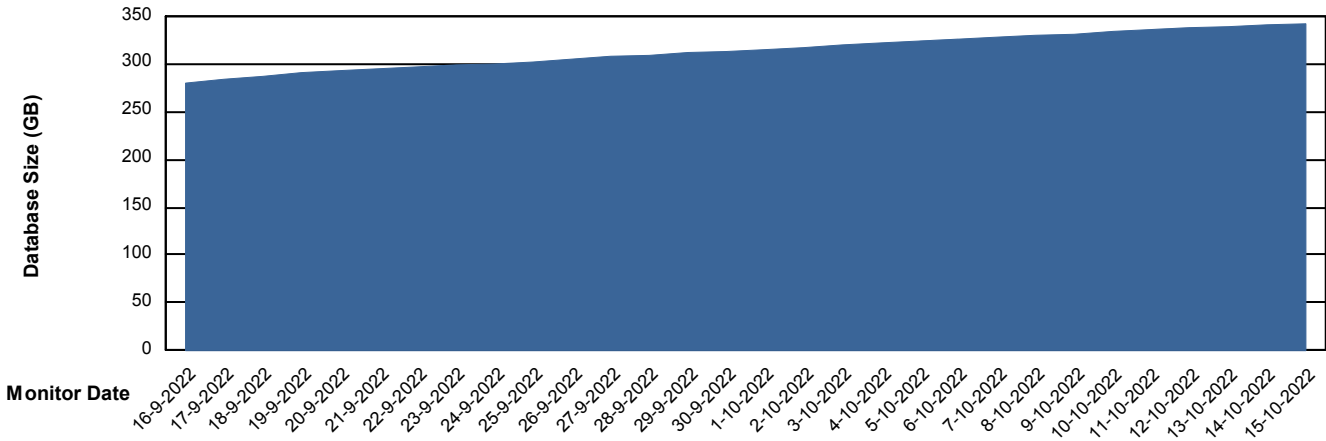

Database Performance JSG_PRD_SAREK_DB

Weekly SLA Customer Report

Customer JSG_Production
Database ID 102

DATABASE SIZE JSG_PRD_BASHIR_DB

Database growth over last month

DATABASE SIZE JSG_PRD_PICARD_DB

Database growth over last month