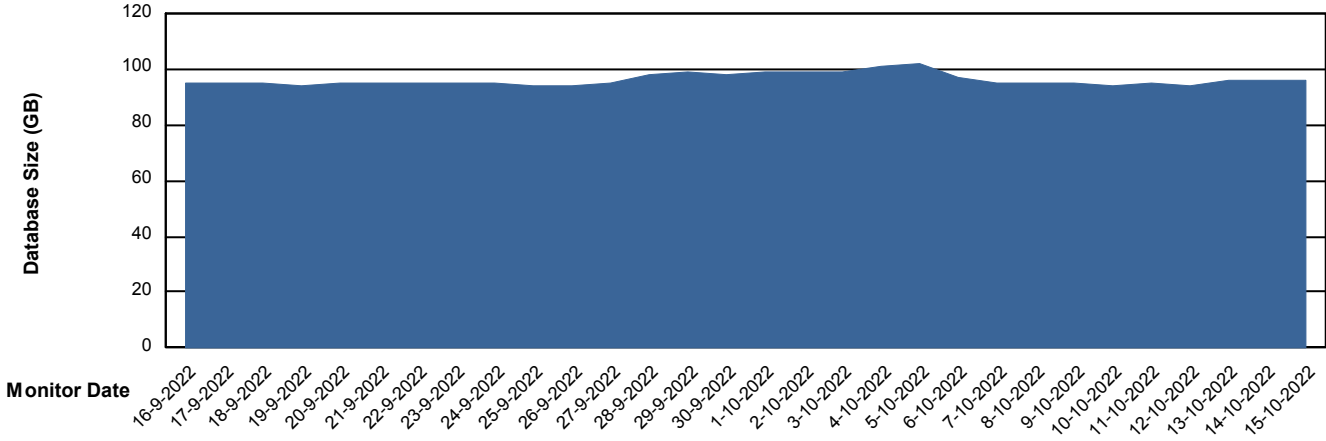

Database Performance JSG_PRD_SAREK_DB

Weekly SLA Customer Report

Customer JSG_Production
Database ID 102

DATABASE SIZE JSG_PRD_BASHIR_DB

Database growth over last month

DATABASE SIZE JSG_PRD_PICARD_DB

Database growth over last month