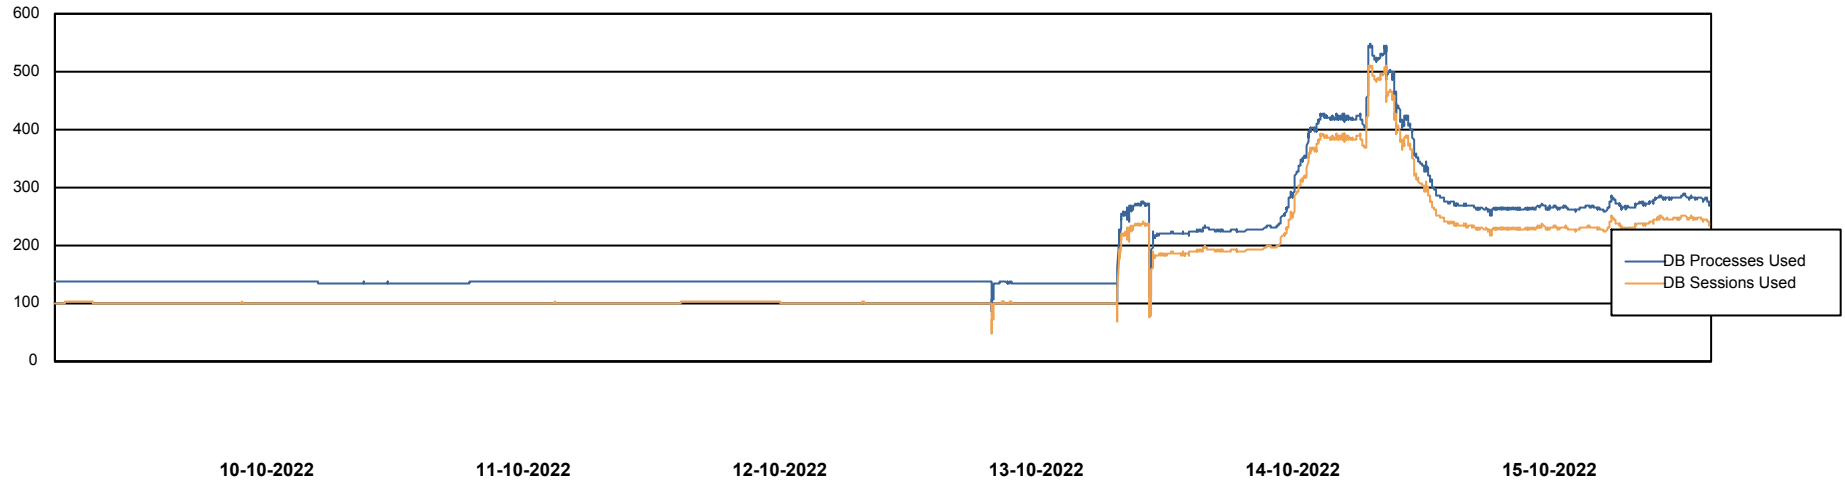

Weekly SLA Customer Report

Customer JSG_Production
Database ID 102

Database Performance JSG_PRD_BASHIR_DB

Weekly SLA Customer Report

Customer JSG_Production
Database ID 102

Database Performance JSG_PRD_PICARD_DB

Weekly SLA Customer Report

Customer JSG_Production
Database ID 102

Database Performance JSG_PRD_RIKER_DB

DB Processes Max 1,000
DB Processes Max 4
DB Processes Max 0

Weekly SLA Customer Report

Customer JSG_Production
Database ID 102