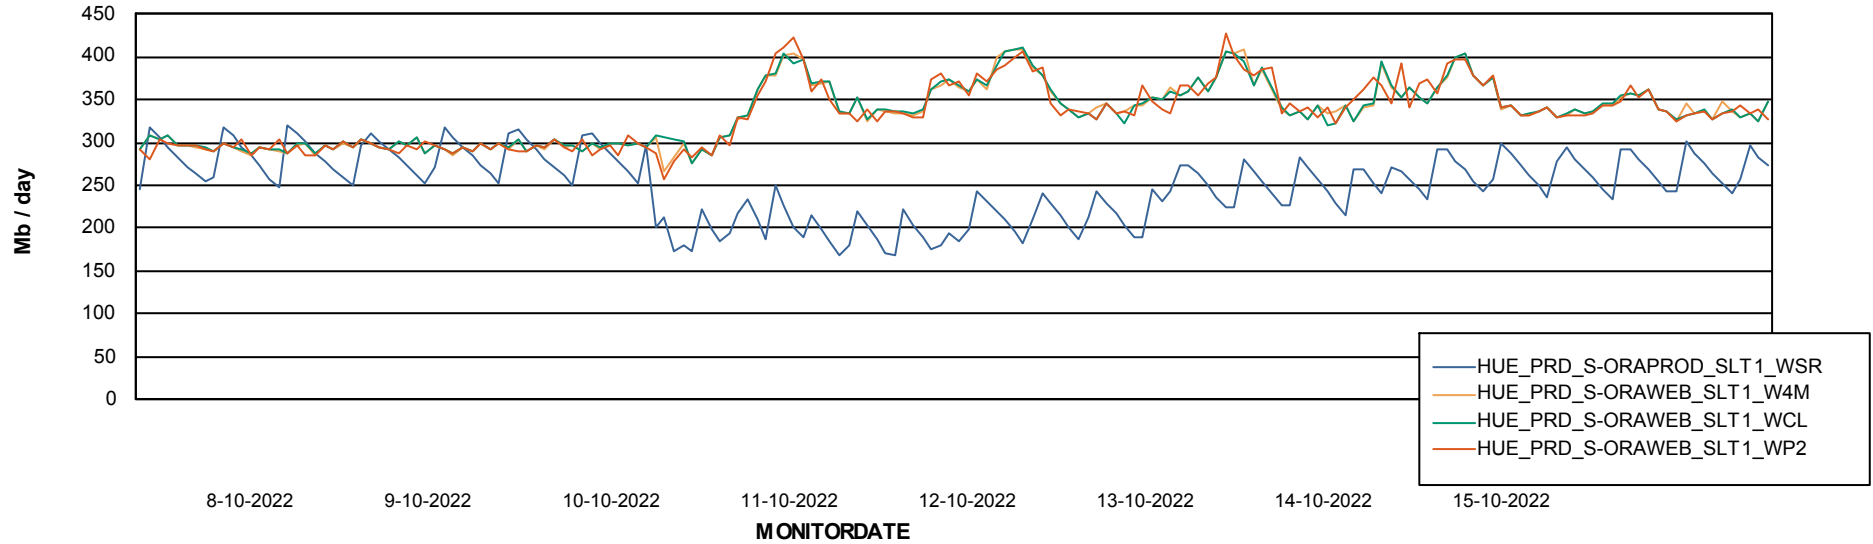

ABSSolute Web Component Services

Avg memory used per ABS Web component