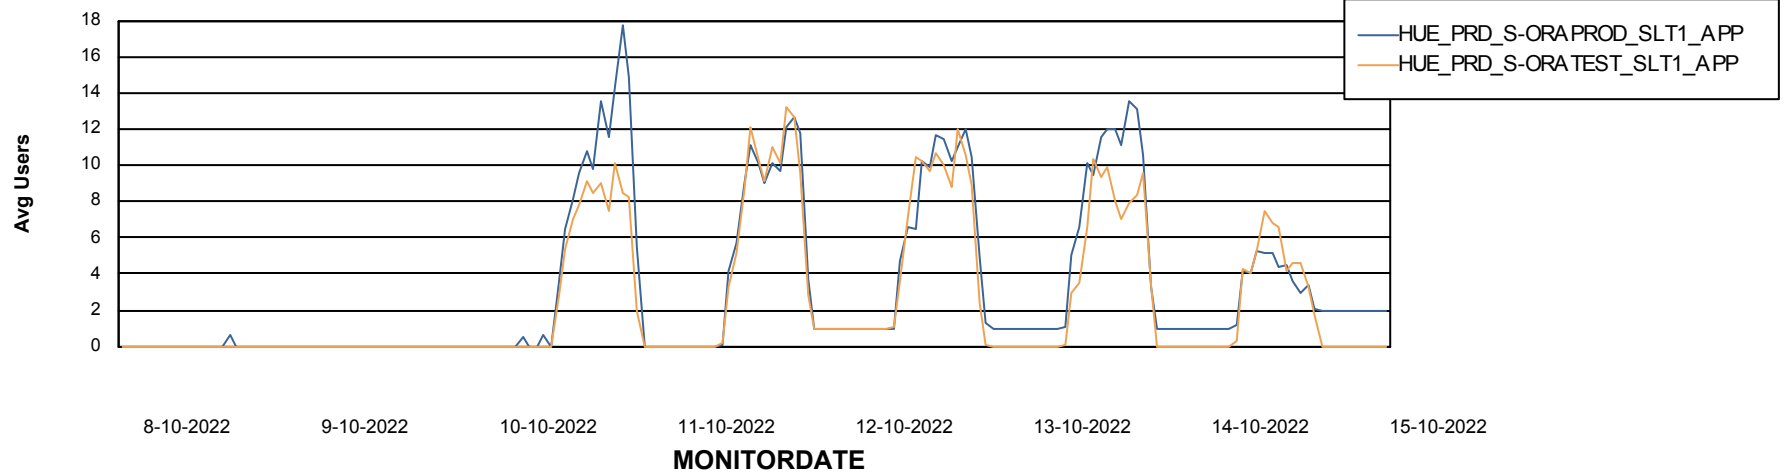

Avg users per day per ABS server