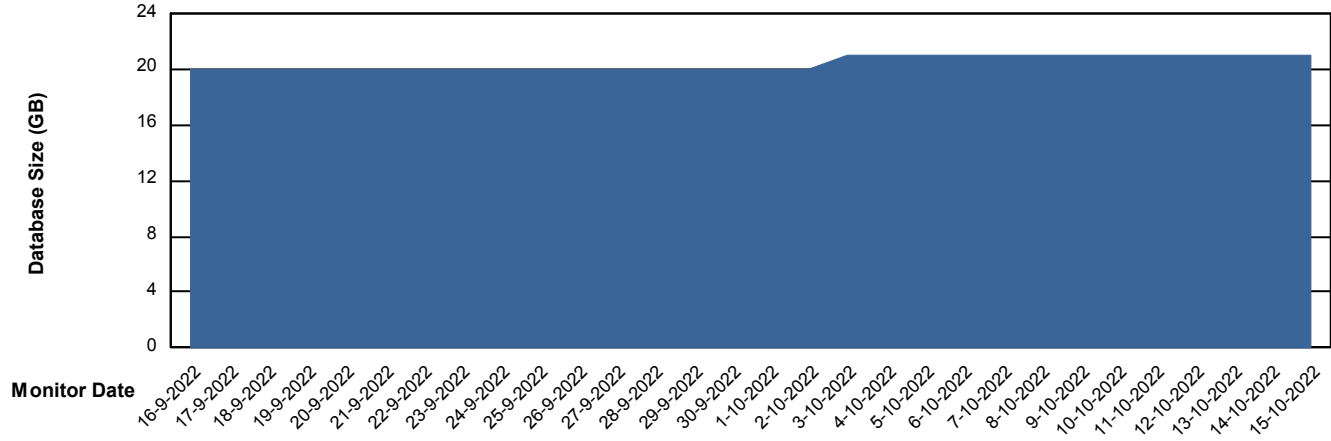

DATABASE SIZE HUE_PRD_S-ORABI_DB

Database growth over last month