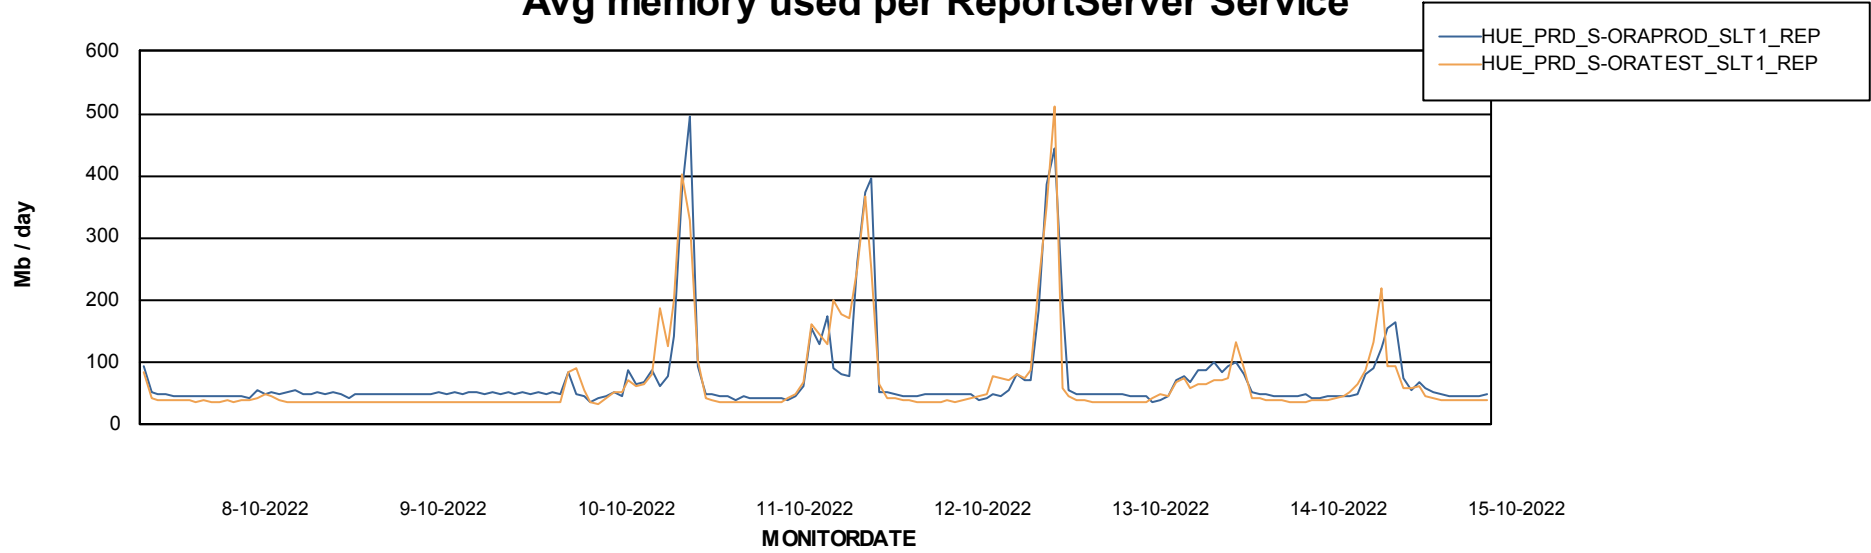

Avg users per day per ABS server

Weekly SLA Customer Report

Customer HUE_Production
Database ID 104

ABSSolute Application ReportServer Services

Avg memory used per ReportServer Service

Weekly SLA Customer Report