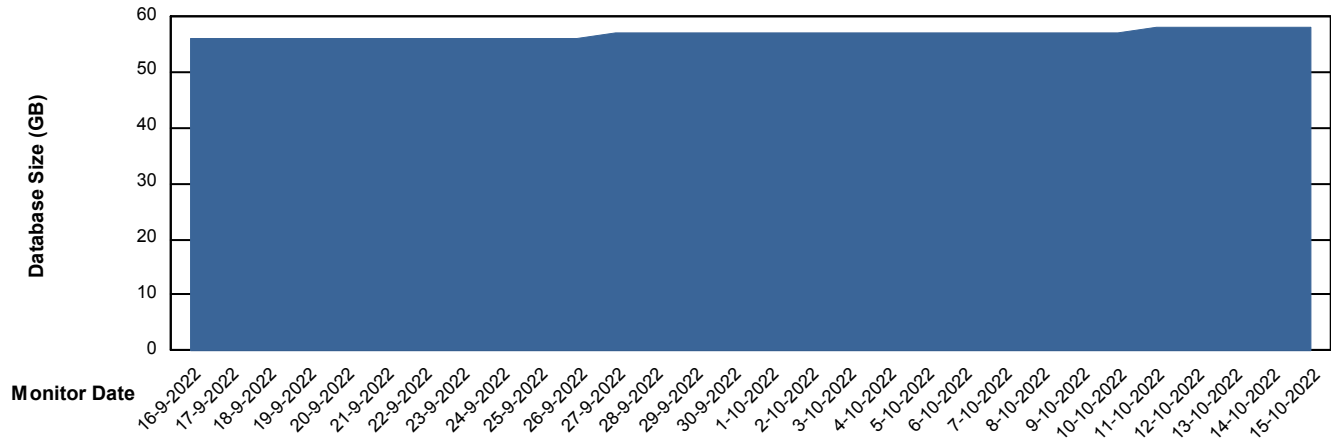

DATABASE SIZE HUE_PRD_S-ORAPROD_DB

Database growth over last month