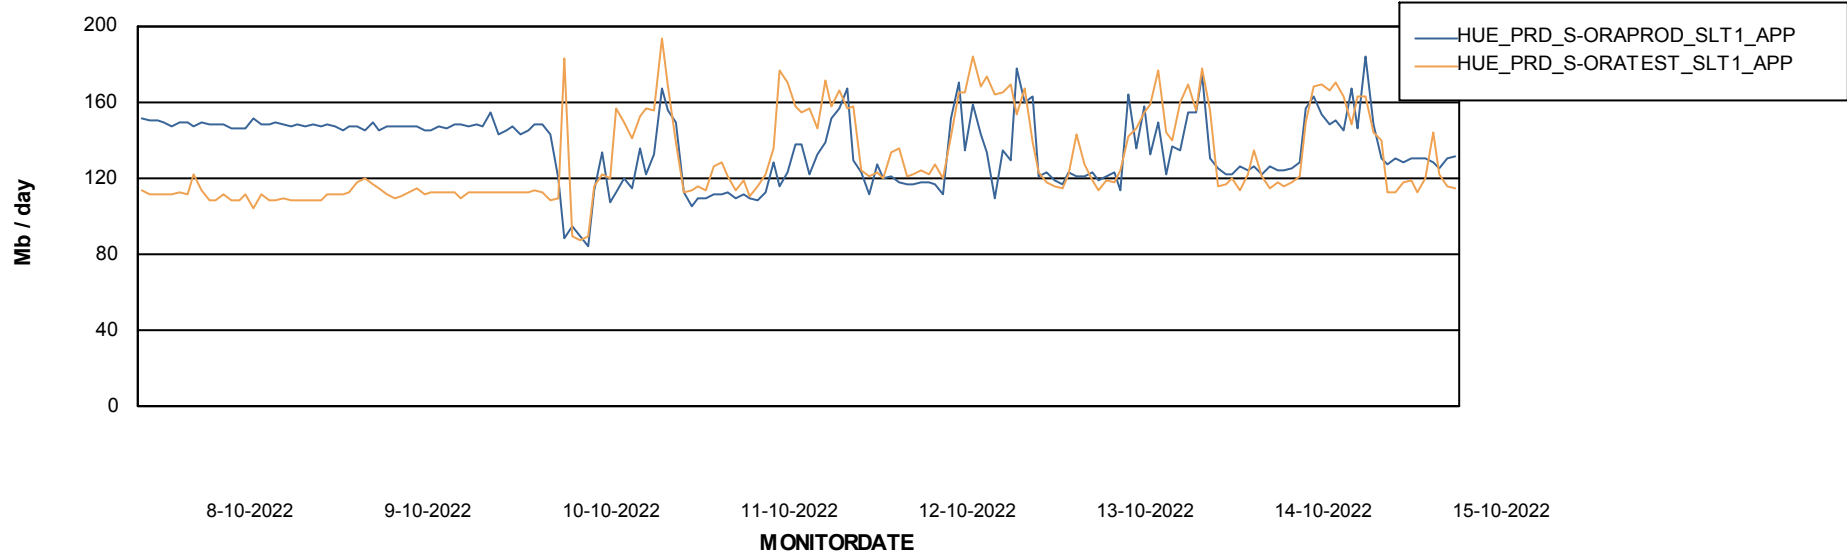

Standby Database Health HUE_Production

Recovery lag for last 7 days

Weekly SLA Customer Report

Customer HUE_Production
Database ID 104

ABSSolute Application Server Services

Avg memory used per ABS Server Service