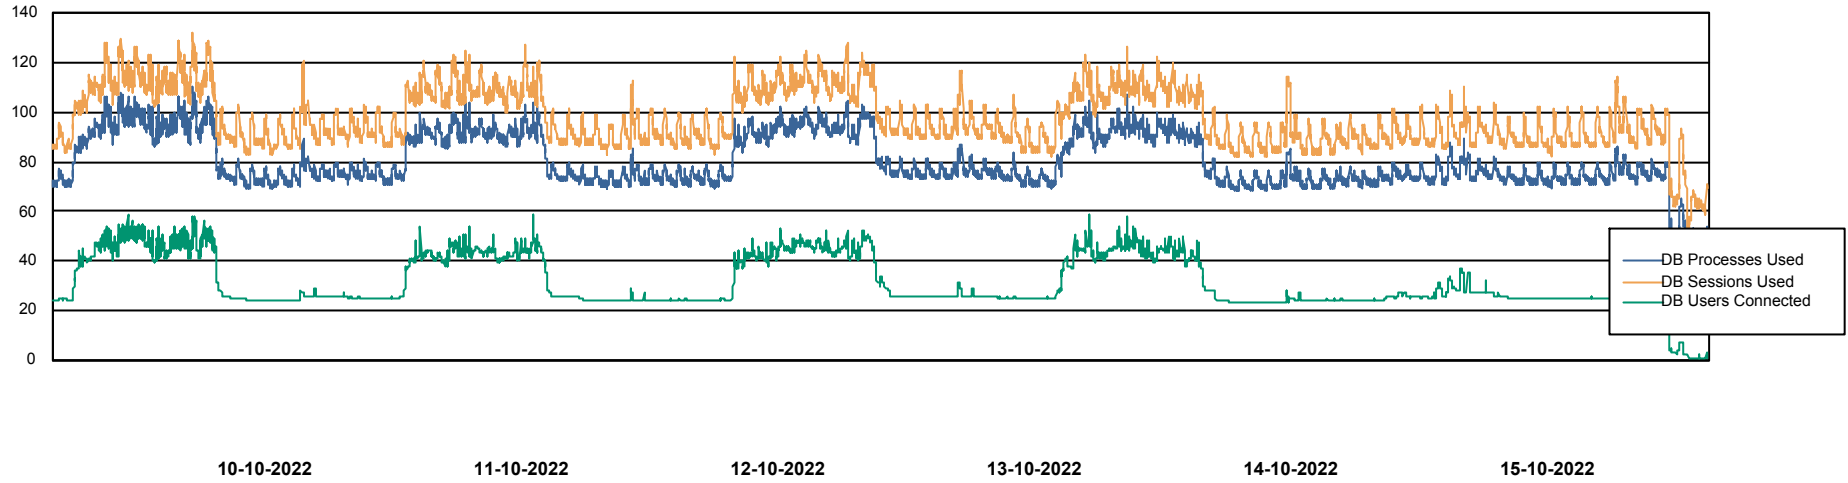

Weekly SLA Customer Report

Customer HUE_Production
Database ID 104

Database Performance HUE_PRD_S-ORABI_DB

Weekly SLA Customer Report

Customer HUE_Production
Database ID 104

Database Performance HUE_PRD_S-ORAPROD_DB