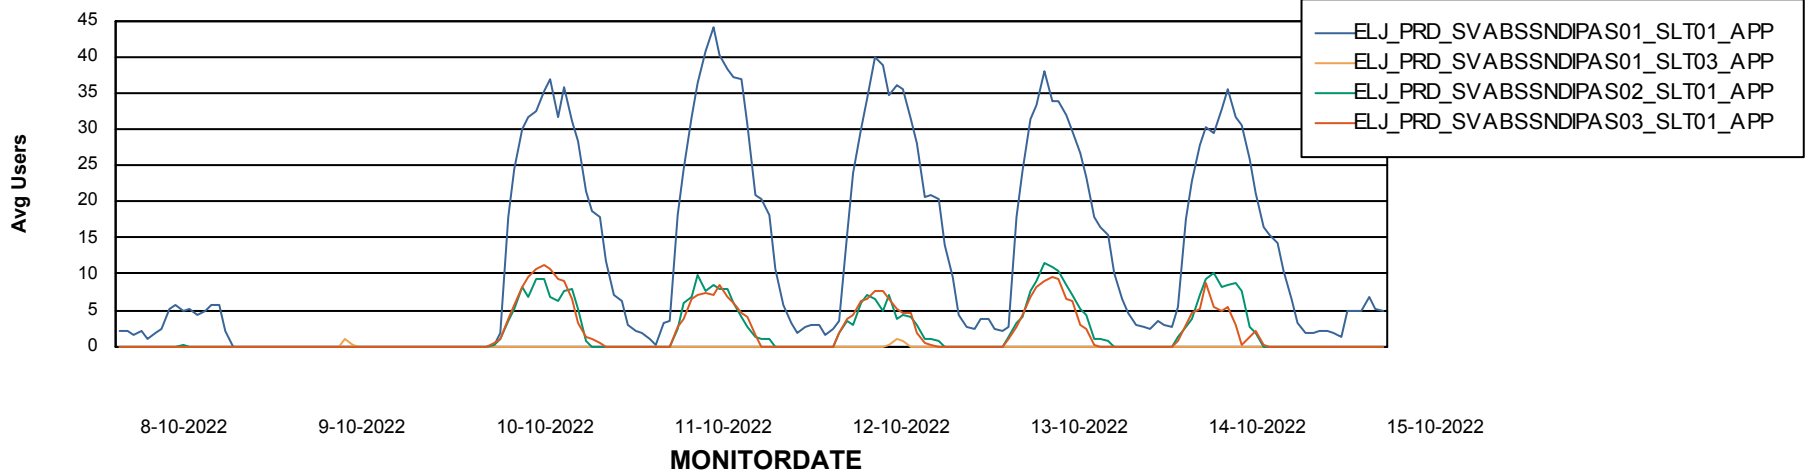

Avg users per day per ABS server