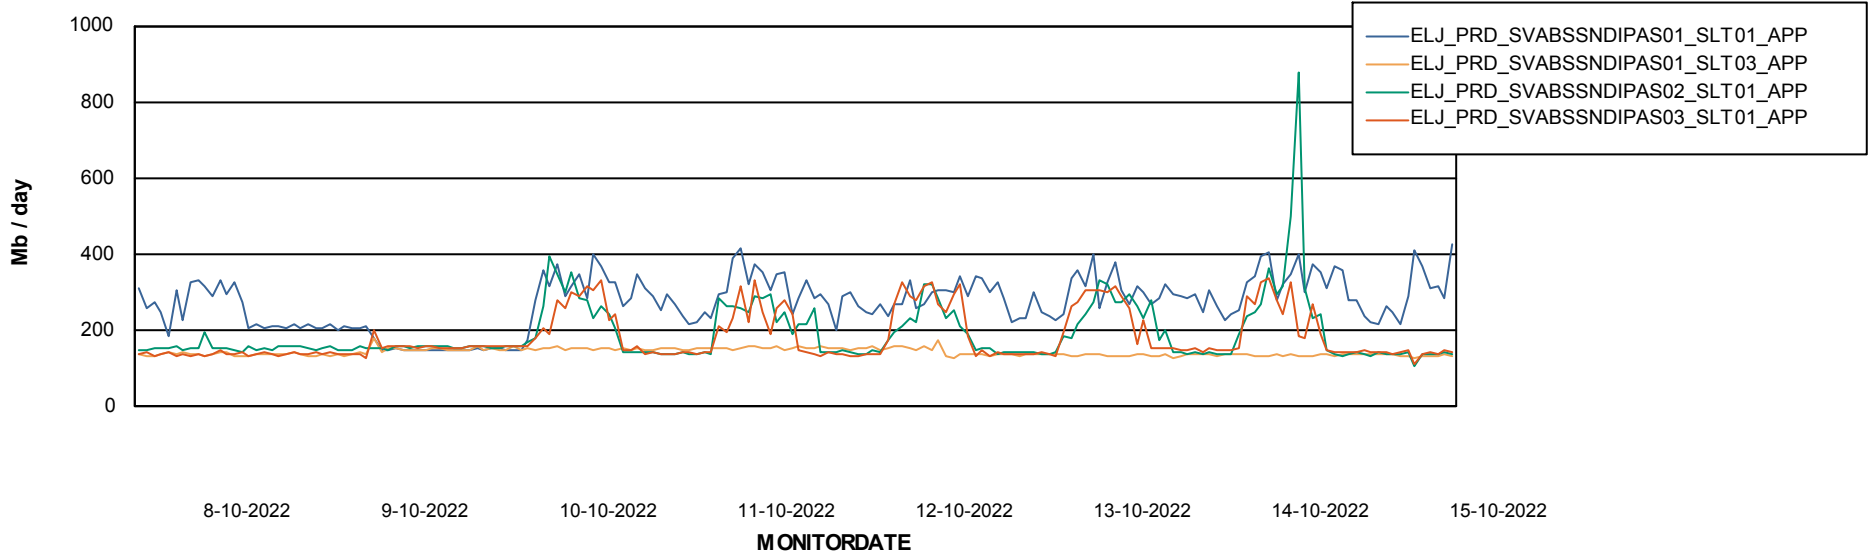

ABSSolute Application Server Services

Avg memory used per ABS Server Service