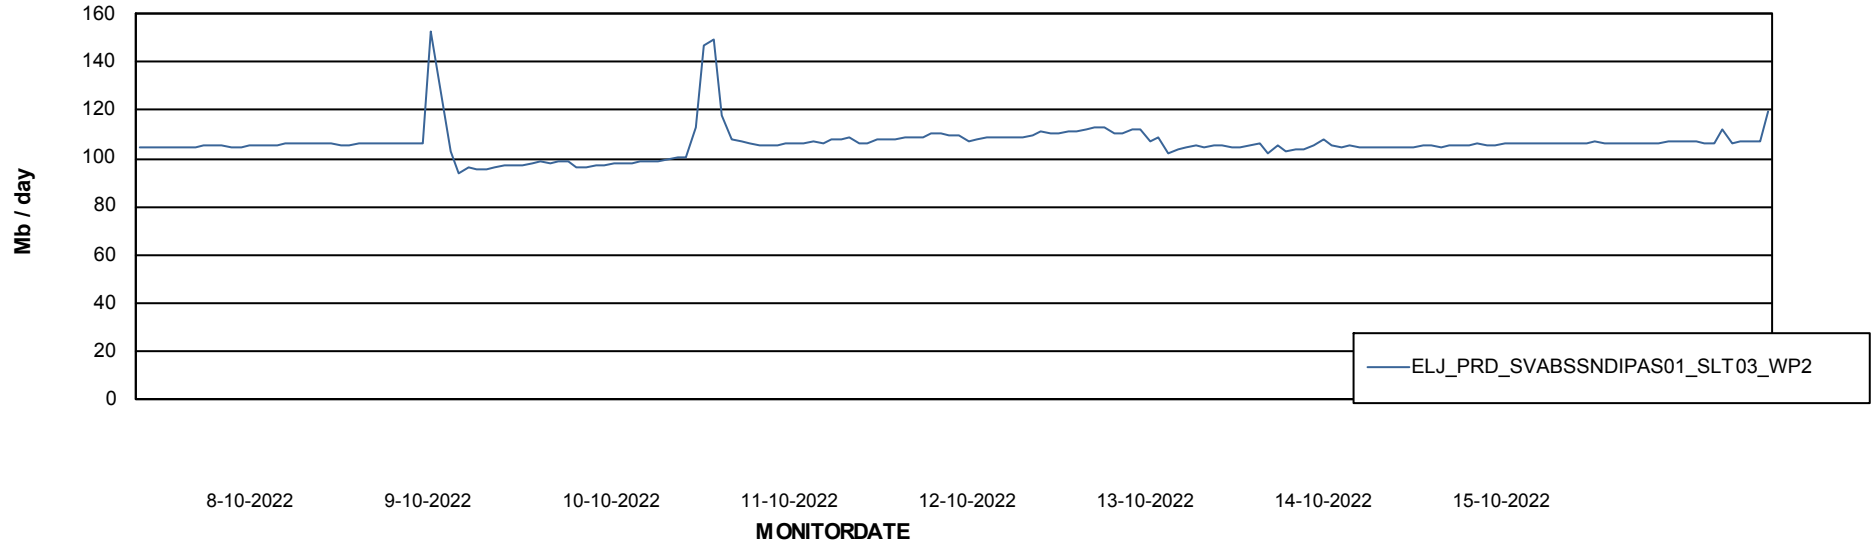

ABSSolute Web Component Services

Avg memory used per ABS Web component