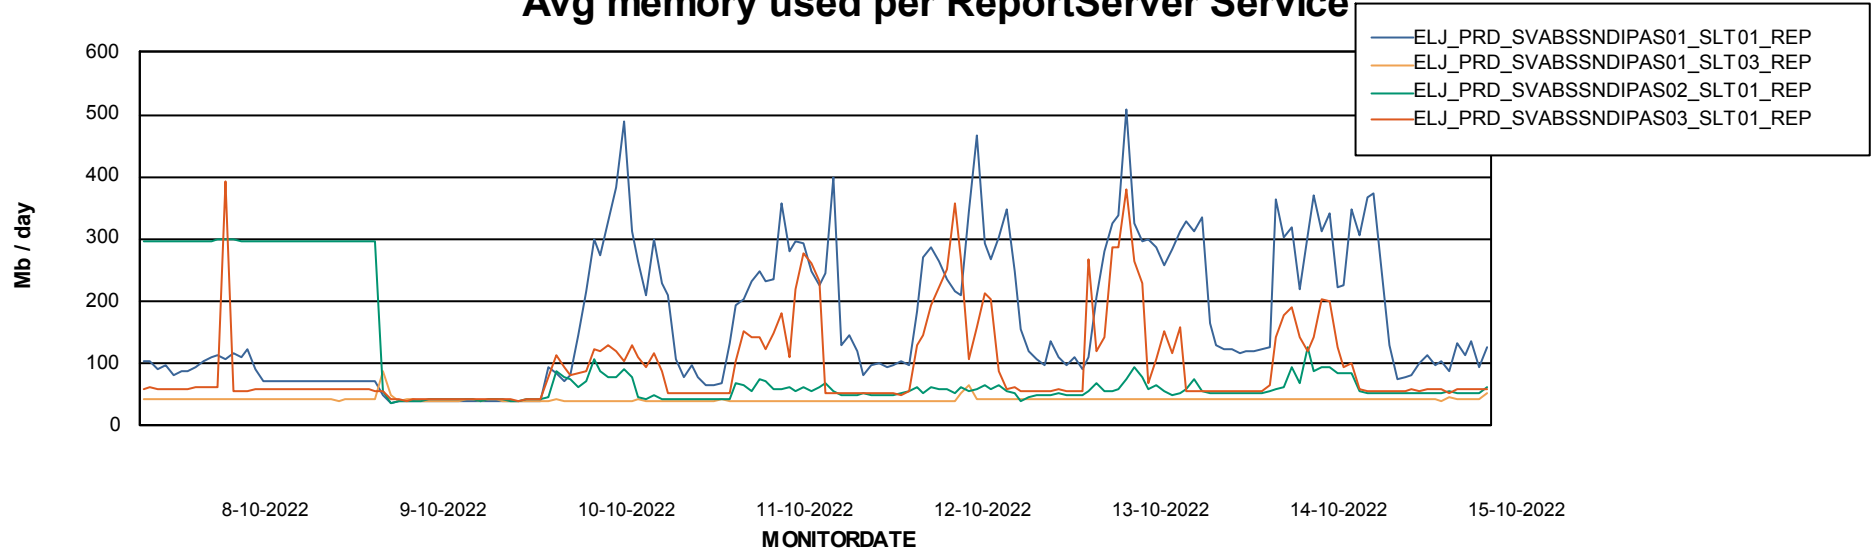

Avg memory used per ABS Server Service

Avg users per day per ABS server

Weekly SLA Customer Report

Customer ELJ Production
Database ID 72

ABSSolute Application ReportServer Services

Avg memory used per ReportServer Service