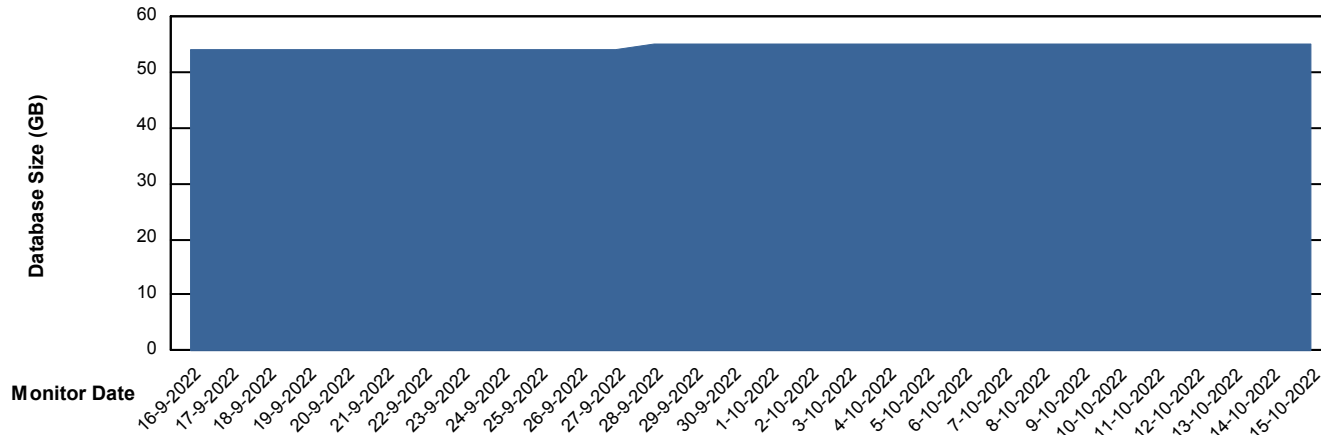

Customer ELJ Production
Database ID 72

Database Performance ELJDB_Standby

DB Processes Max 4
DB Sessions Max 600

Weekly SLA Customer Report

Customer ELJ Production
Database ID 72

DATABASE SIZE ELJDB_BI

Database growth over last month

DATABASE SIZE ELJDB_Production

Database growth over last month

Weekly SLA Customer Report

Customer ELJ Production
Database ID 72

Database Tablespace ELJDB_BI

Date	Tablespace Name	Filesize (Gb)	Usedsize (Gb)	Percentage free
15-10-2022	ABSDATA	21	14	35
	INDX	23	18	21
14-10-2022	ABSDATA	21	14	36
	INDX	23	18	21
13-10-2022	ABSDATA	21	14	36
	INDX	23	18	21
12-10-2022	ABSDATA	21	14	36
	INDX	23	18	21
11-10-2022	ABSDATA	21	13	36
	INDX	23	18	21
10-10-2022	ABSDATA	21	13	36
	INDX	23	18	21
9-10-2022	ABSDATA	21	13	36
	INDX	23	18	21