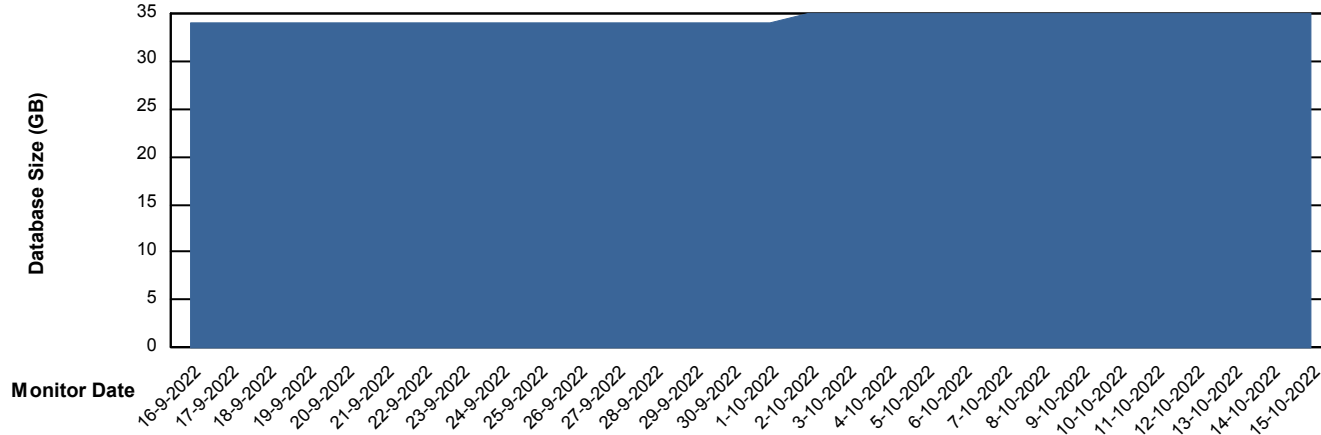

Customer ELJ Production
Database ID 72

Database Performance ELJDB_Standby

DB Processes Max 4
DB Sessions Max 600

Weekly SLA Customer Report

Customer ELJ Production
Database ID 72

DATABASE SIZE ELJDB_BI

Database growth over last month