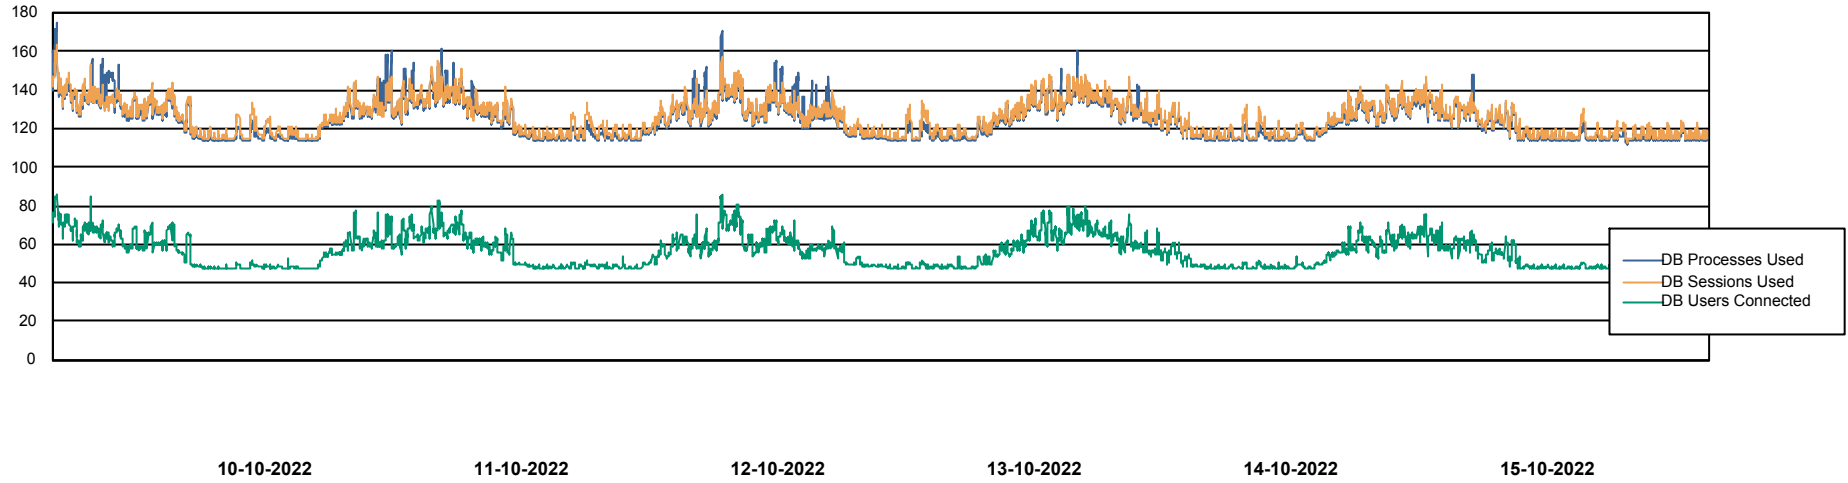

Harddisk Usage ELJ_PRD_SVABSSNDIPDB02

	Free disk space on / (%)	Total disk space on / (Gb)	Used disk space on / (Gb)	Free disk space on /boot (%)	Total disk space on /boot (Gb)	Used disk space on /boot (Gb)	Free disk space on /u01 (%)	Total disk space on /u01 (Gb)	Used disk space on /u01 (Gb)
15-10-2022	81	160	30	26	0	0	70	600	179
14-10-2022	81	160	30	26	0	0	70	600	179
13-10-2022	81	160	30	26	0	0	70	600	180
12-10-2022	81	160	30	26	0	0	70	600	181
11-10-2022	81	160	30	26	0	0	70	600	182
10-10-2022	81	160	30	26	0	0	70	600	182
9-10-2022	81	160	30	26	0	0	70	600	182

Weekly SLA Customer Report

Customer ELJ Production
Database ID 72

Database Performance ELJDB_BI

Weekly SLA Customer Report

Customer ELJ Production
Database ID 72

Database Performance ELJDB_Production

Weekly SLA Customer Report

Customer ELJ Production
Database ID 72

Database Performance ELJDB_Standby

DB Processes Max 4
DB Sessions Max 600

Weekly SLA Customer Report

Customer ELJ Production
Database ID 72

DATABASE SIZE ELJDB_BI

Database growth over last month