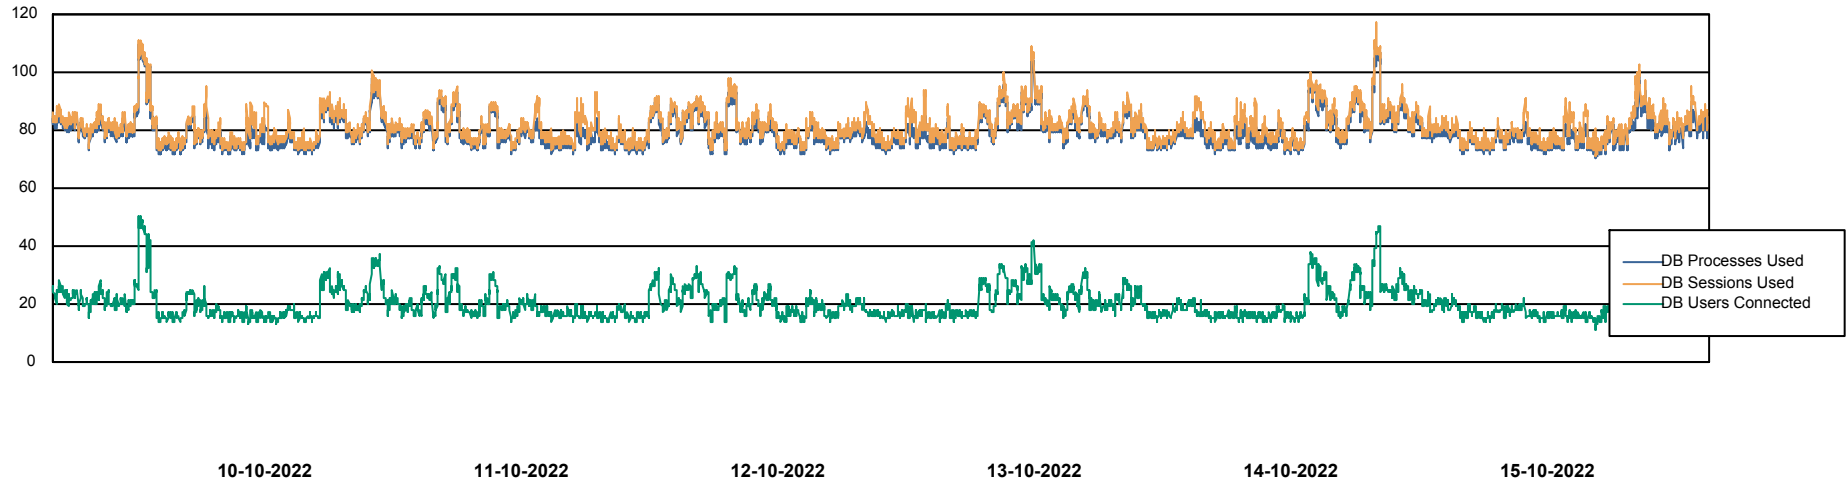

Harddisk Usage ELI_PRD_BISRV

	Free disk space on / (%)	Total disk space on / (Gb)	Used disk space on / (Gb)	Free disk space on /ABS-BI (%)	Total disk space on /ABS-BI	Used disk space on /ABS-BI	Free disk space on /backup (%)	Total disk space on /backup	Used disk space on /backup	Free disk space on /boot (%)
15-10-2022	52	90	44	23	275	202	80	68	14	62
14-10-2022	52	90	44	23	275	202	80	68	14	62
13-10-2022	52	90	44	22	275	205	72	68	19	62
12-10-2022	52	90	43	23	275	203	73	68	18	62
11-10-2022	52	90	43	23	275	203	81	68	13	62
10-10-2022	52	90	43	24	275	200	81	68	13	62
9-10-2022	52	90	43	21	275	208	81	68	13	62

Weekly SLA Customer Report

Customer ELI_Production
Database ID 62

Database Performance ELIDB_BI

Weekly SLA Customer Report

Customer ELI_Production
Database ID 62

Database Performance ELIDB_Production

Weekly SLA Customer Report