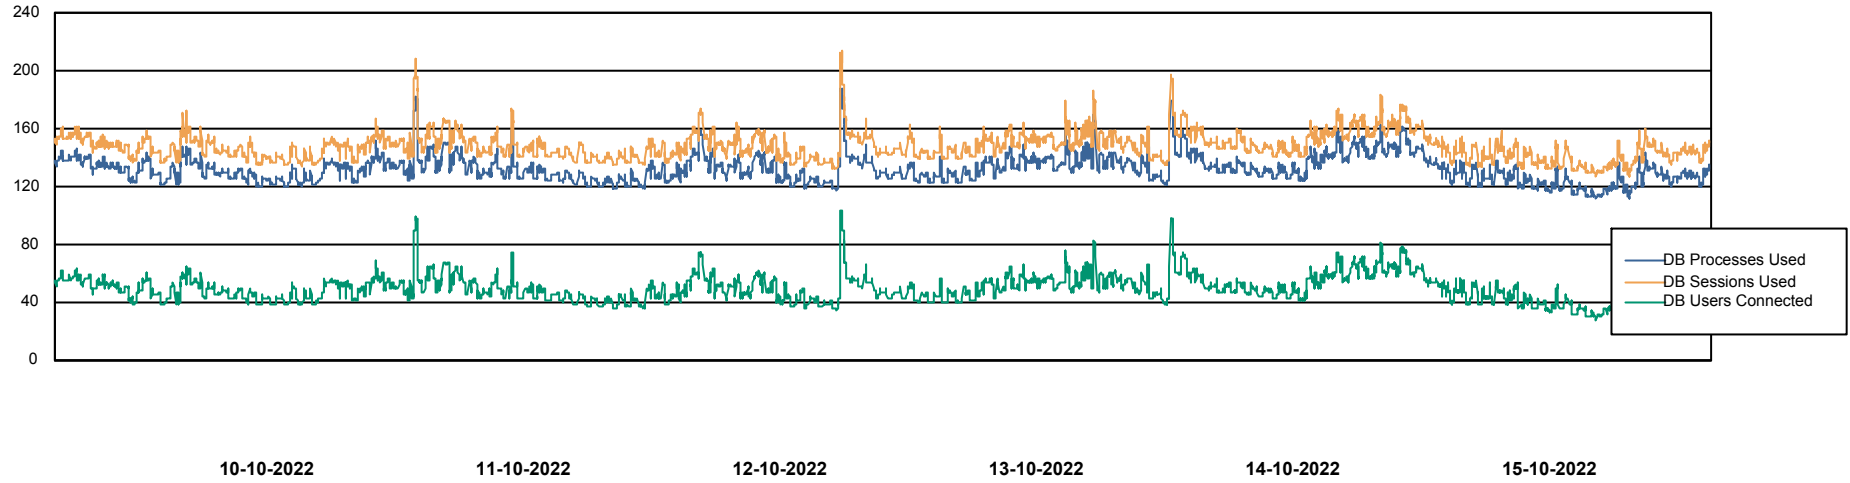

Weekly SLA Customer Report

Customer ELI_Production
Database ID 62

Database Performance ELIDB_BI

Weekly SLA Customer Report

Customer ELI_Production
Database ID 62

Database Performance ELIDB_Production

Weekly SLA Customer Report

Customer ELI_Production
Database ID 62

Database Performance ELIDB_Standby

DB Processes Max 1,000

Weekly SLA Customer Report

Customer ELI_Production
Database ID 62

DATABASE SIZE ELIDB_BI

Database growth over last month