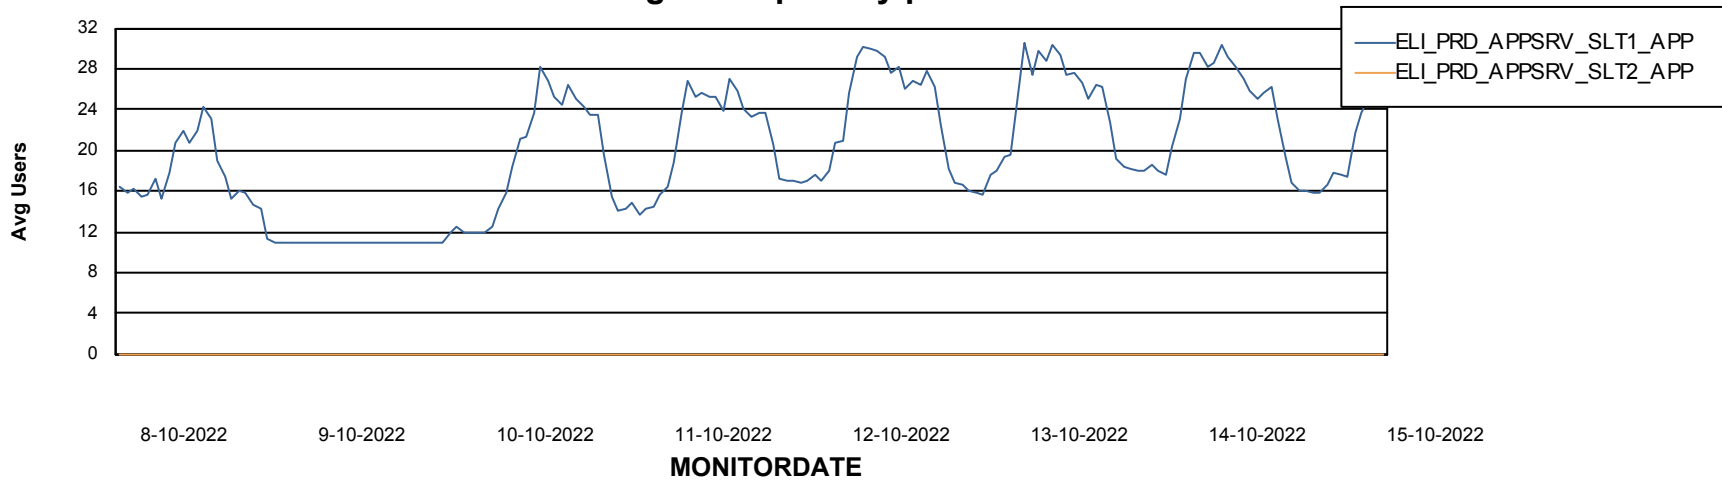

Weekly SLA Customer Report

Customer ELI_Production
Database ID 62

ABSSolute Application Server Services

Avg memory used per ReportServer Service

Avg users per day per ABS server

Weekly SLA Customer Report

Customer ELI_Production
Database ID 62