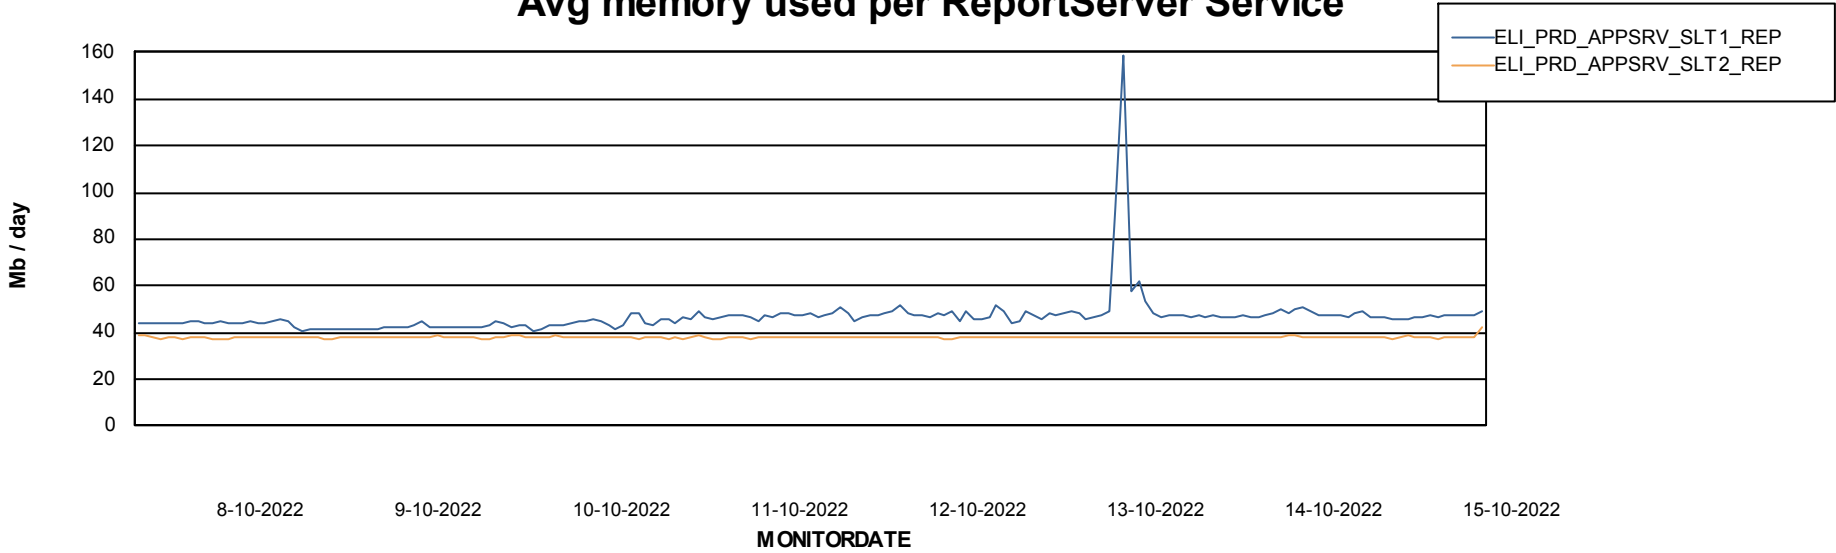

ABSSolute Application Server Services

Avg memory used per ReportServer Service