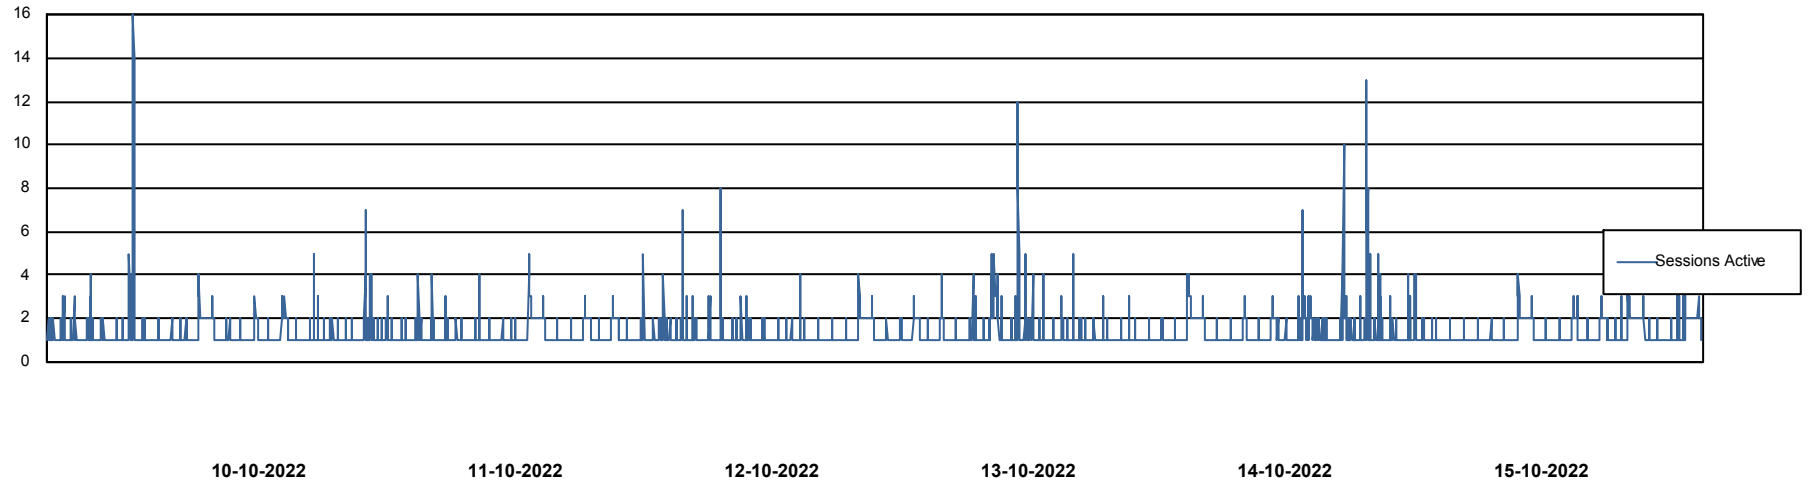

Harddisk Usage ELI_PRD_BISRV

	Free disk space on / (%)	Total disk space on / (Gb)	Used disk space on / (Gb)	Free disk space on /ABS-BI (%)	Total disk space on /ABS-BI	Used disk space on /ABS-BI	Free disk space on /backup (%)	Total disk space on /backup	Used disk space on /backup	Free disk space on /boot (%)
15-10-2022	52	90	44	23	275	202	80	68	14	62
14-10-2022	52	90	44	23	275	202	80	68	14	62
13-10-2022	52	90	44	22	275	205	72	68	19	62
12-10-2022	52	90	43	23	275	203	73	68	18	62
11-10-2022	52	90	43	23	275	203	81	68	13	62
10-10-2022	52	90	43	24	275	200	81	68	13	62
9-10-2022	52	90	43	21	275	208	81	68	13	62

Weekly SLA Customer Report

Customer ELI_Production
Database ID 62

Database Performance ELIDB_BI

Weekly SLA Customer Report

Customer ELI_Production
Database ID 62

Database Performance ELIDB_Production

Weekly SLA Customer Report