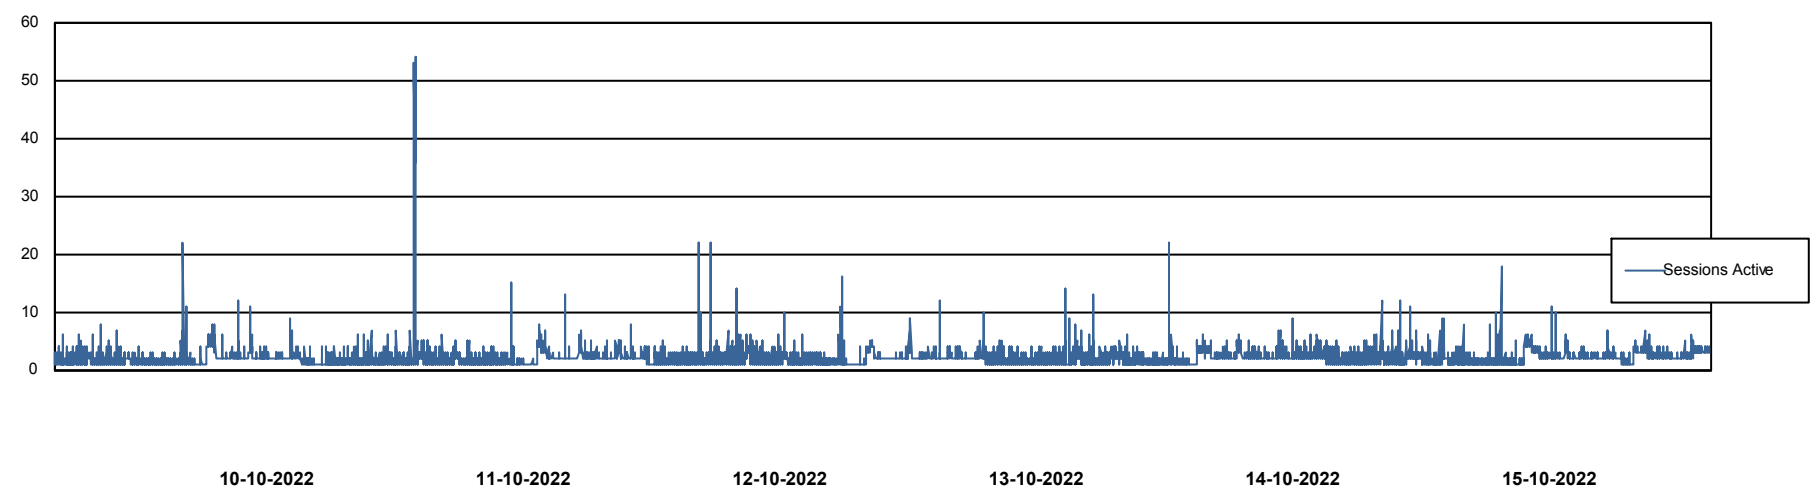

Harddisk Usage ELI_PRD_BISRV

	Free disk space on / (%)	Total disk space on / (Gb)	Used disk space on / (Gb)	Free disk space on /ABS-BI (%)	Total disk space on /ABS-BI	Used disk space on /ABS-BI	Free disk space on /backup (%)	Total disk space on /backup	Used disk space on /backup	Free disk space on /boot (%)
15-10-2022	52	90	44	23	275	202	80	68	14	62
14-10-2022	52	90	44	23	275	202	80	68	14	62
13-10-2022	52	90	44	22	275	205	72	68	19	62
12-10-2022	52	90	43	23	275	203	73	68	18	62
11-10-2022	52	90	43	23	275	203	81	68	13	62
10-10-2022	52	90	43	24	275	200	81	68	13	62
9-10-2022	52	90	43	21	275	208	81	68	13	62

Weekly SLA Customer Report

Customer ELI_Production
Database ID 62

Database Performance ELIDB_BI

Weekly SLA Customer Report

Customer ELI_Production
Database ID 62

Database Performance ELIDB_Production

Weekly SLA Customer Report

Customer ELI_Production
Database ID 62

Database Performance ELIDB_Standby

DB Processes Max 1,000

Weekly SLA Customer Report

Customer ELI_Production
Database ID 62

DATABASE SIZE ELIDB_BI

Database growth over last month