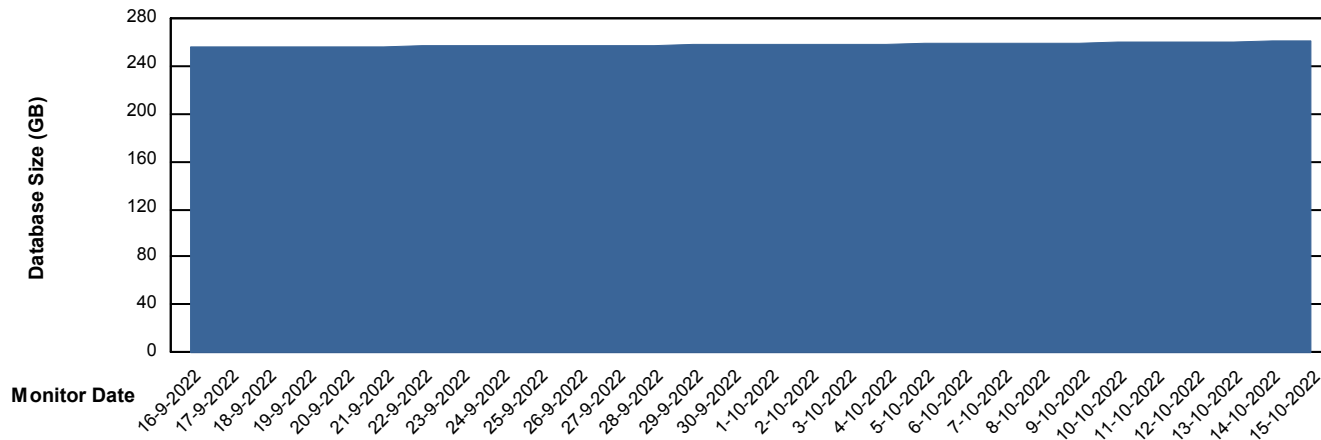

Customer ELI_Production
Database ID 62

Database Performance ELIDB_Standby

DB Processes Max 1,000

Weekly SLA Customer Report

Customer ELI_Production
Database ID 62

DATABASE SIZE ELIDB_BI

Database growth over last month

DATABASE SIZE ELIDB_Production

Database growth over last month

Weekly SLA Customer Report

Customer ELI_Production
Database ID 62

Database Tablespace ELIDB_BI

Date	Tablespace Name	Filesize (Gb)	Usedsize (Gb)	Percentage free
15-10-2022	ABSDATA	74	64	13
	INDX	95	75	21
14-10-2022	ABSDATA	74	64	13
	INDX	95	75	21
13-10-2022	ABSDATA	74	64	13
	INDX	95	75	21
12-10-2022	ABSDATA	74	64	13
	INDX	95	75	21
11-10-2022	ABSDATA	74	64	14
	INDX	95	75	21
10-10-2022	ABSDATA	74	64	14
	INDX	95	75	21
9-10-2022	ABSDATA	74	64	14
	INDX	95	75	21