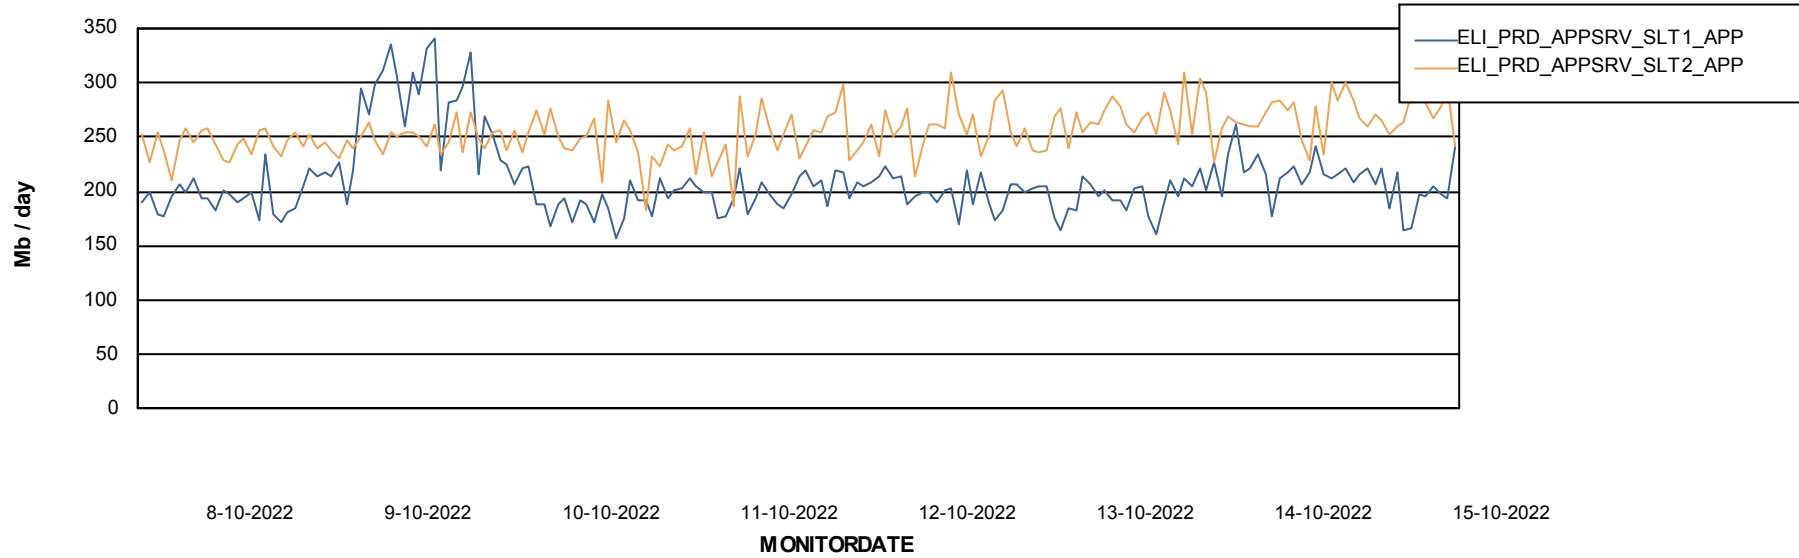

Standby Database Health ELI_Production

Recovery lag for last 7 days

Weekly SLA Customer Report

Customer ELI_Production
Database ID 62

ABSSolute Application Server Services

Avg memory used per ABS Server Service

Weekly SLA Customer Report

Customer ELI_Production
Database ID 62

ABSSolute Application Server Services

Avg memory used per ReportServer Service

Avg users per day per ABS server

Weekly SLA Customer Report

Customer ELI_Production
Database ID 62