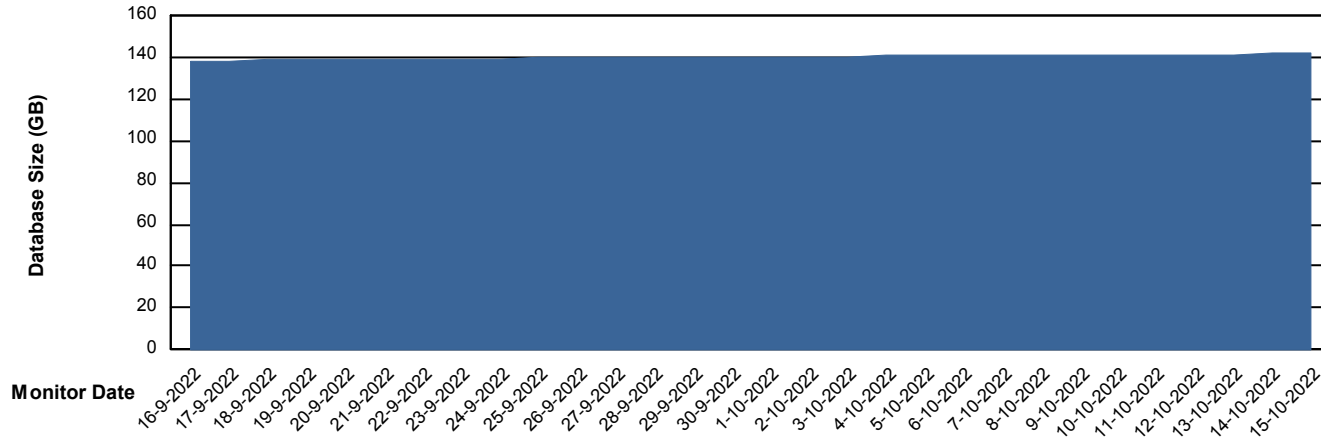

Customer ELI_Production
Database ID 62

Database Performance ELIDB_Standby

DB Processes Max 1,000

Weekly SLA Customer Report

Customer ELI_Production
Database ID 62

DATABASE SIZE ELIDB_BI

Database growth over last month

DATABASE SIZE ELIDB_Production

Database growth over last month

Weekly SLA Customer Report

Customer ELI_Production
Database ID 62

Database Tablespace ELIDB_BI

Date	Tablespace Name	Filesize (Gb)	Usedsize (Gb)	Percentage free
15-10-2022	ABSDATA	74	64	13
	INDX	95	75	21
14-10-2022	ABSDATA	74	64	13
	INDX	95	75	21
13-10-2022	ABSDATA	74	64	13
	INDX	95	75	21
12-10-2022	ABSDATA	74	64	13
	INDX	95	75	21
11-10-2022	ABSDATA	74	64	14
	INDX	95	75	21
10-10-2022	ABSDATA	74	64	14
	INDX	95	75	21
9-10-2022	ABSDATA	74	64	14
	INDX	95	75	21