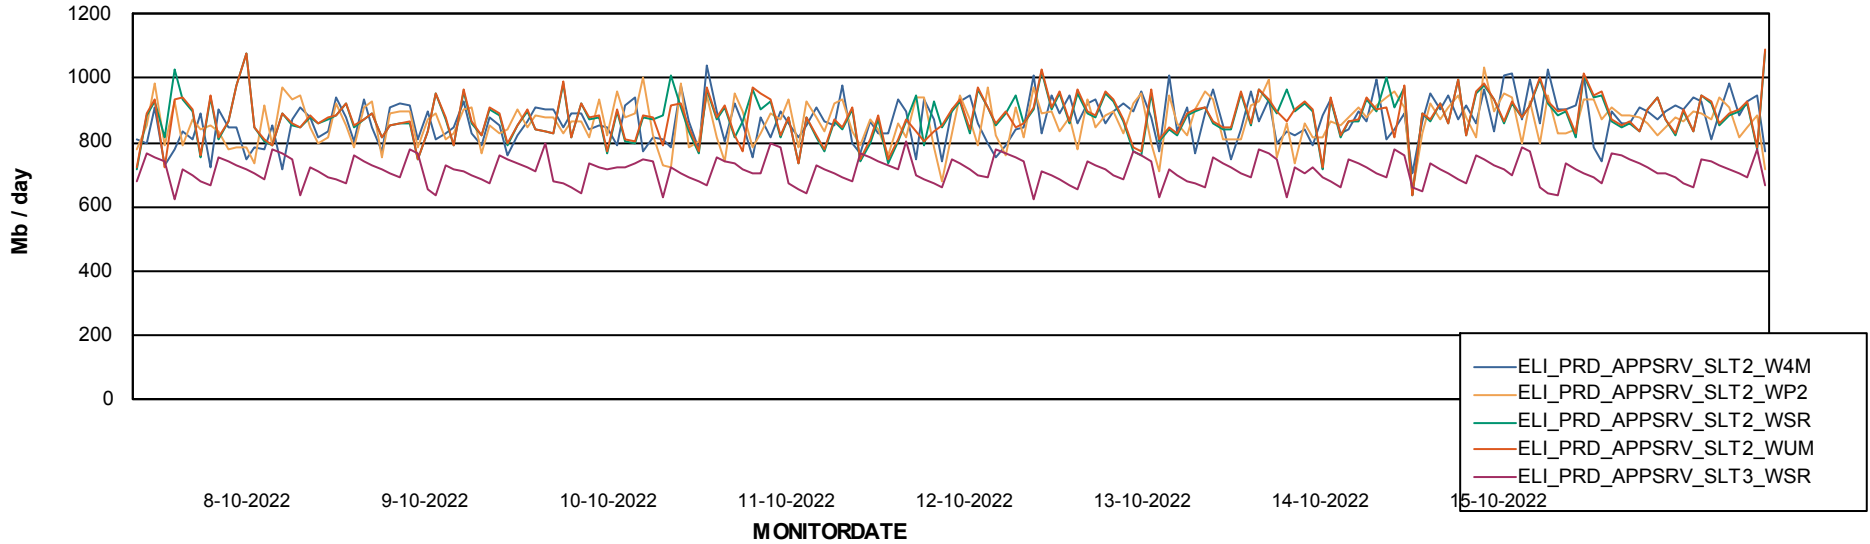

ABSSolute Application Server Services

Avg memory used per ABS Web component