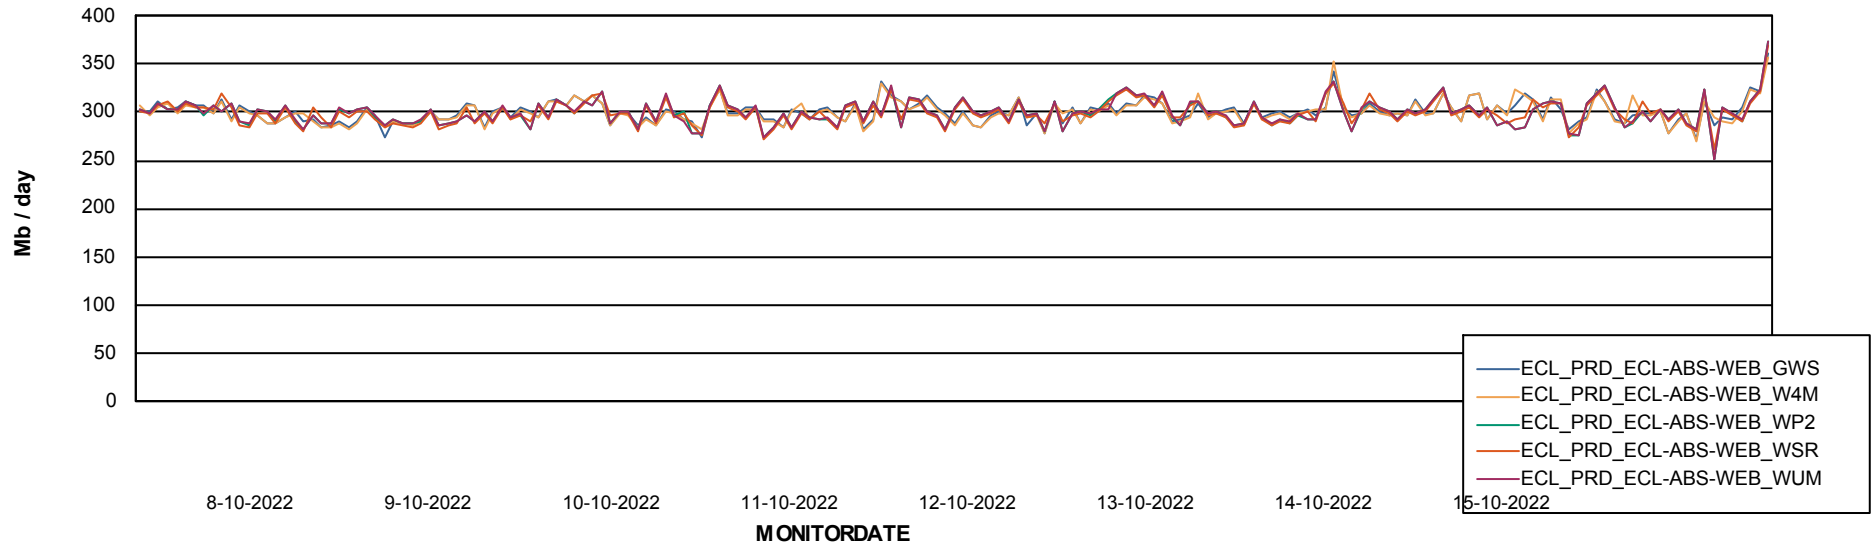

ABSolute Web Component Services

Avg memory used per ABS Web component