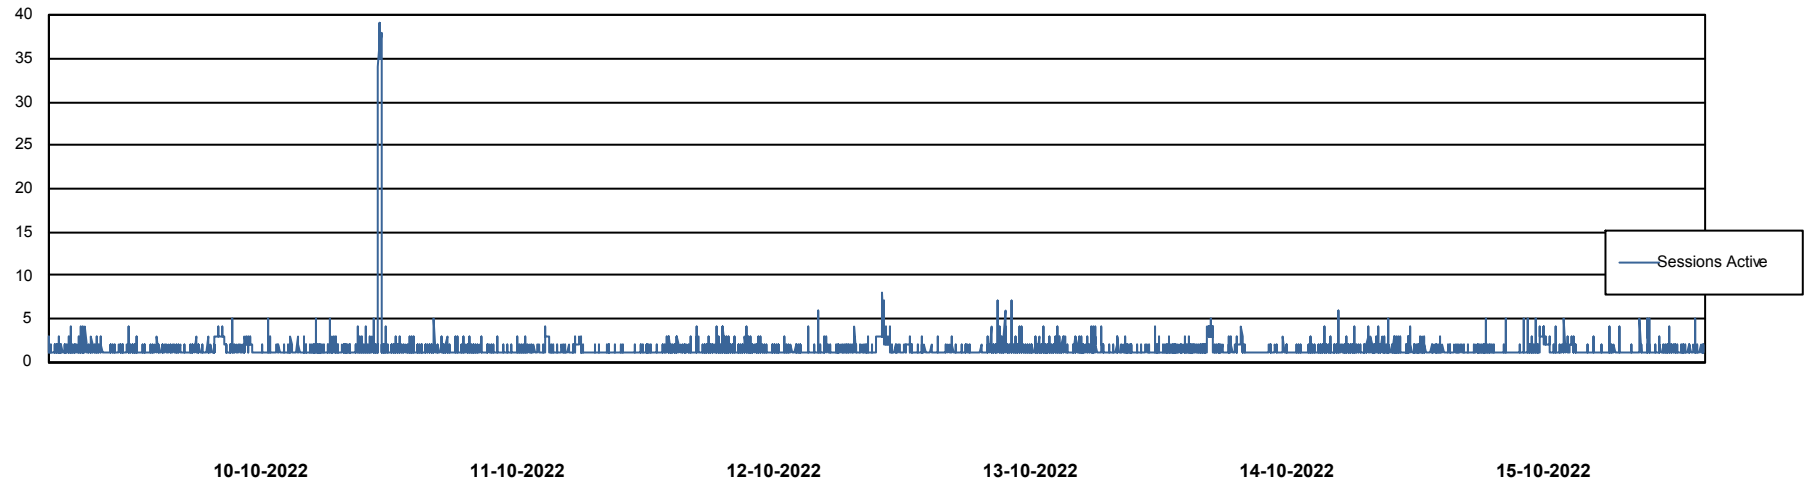

Database Performance ECLDB_Production