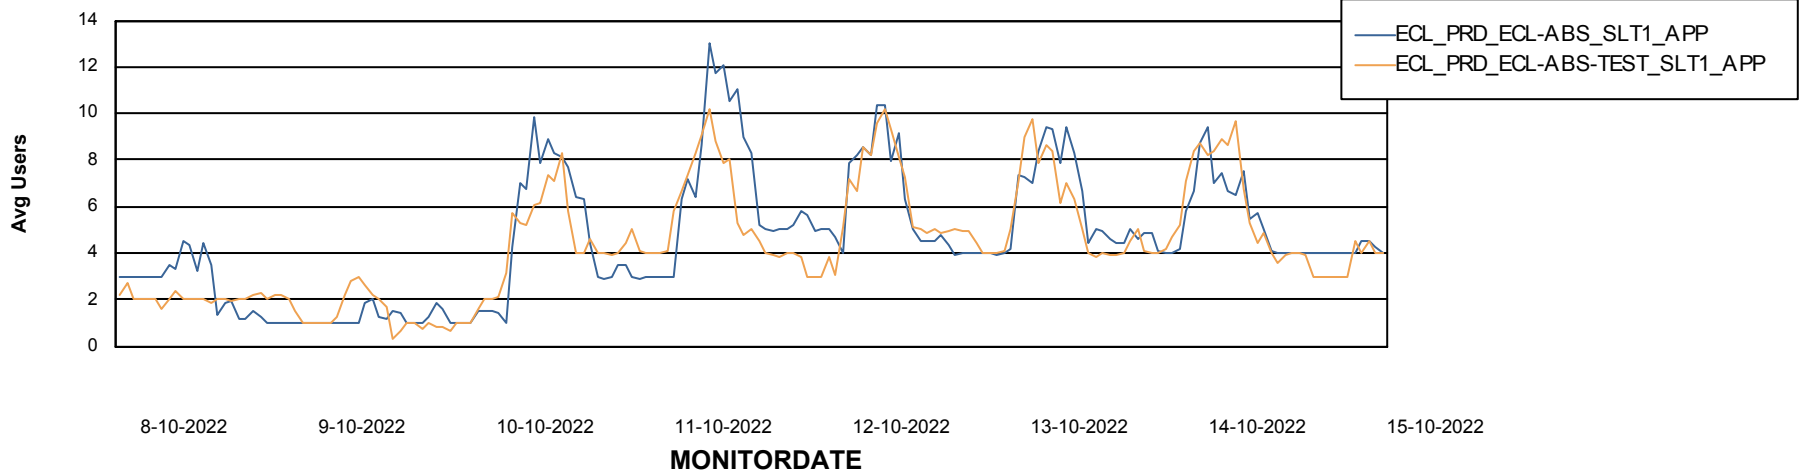

Avg users per day per ABS server