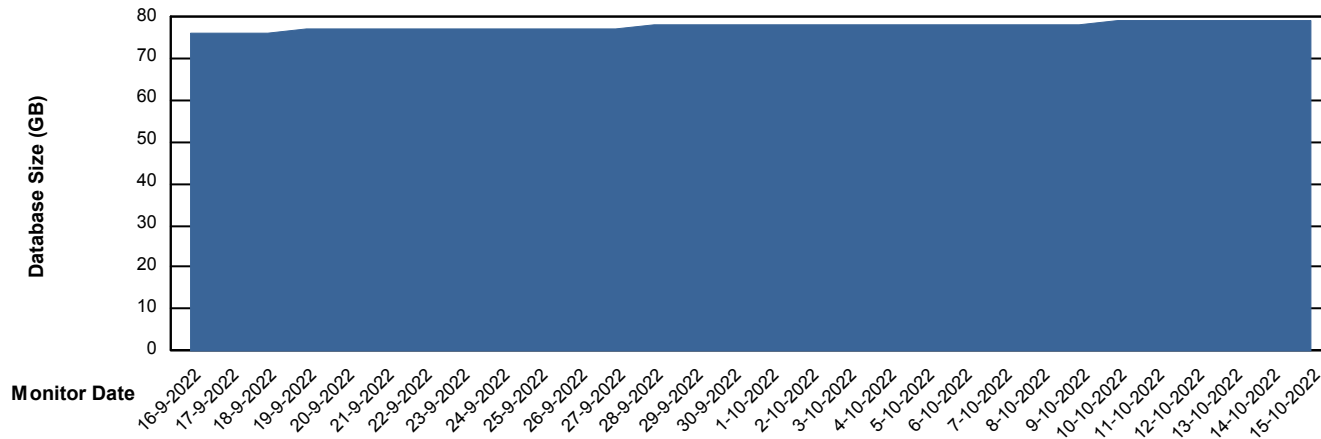

DATABASE SIZE ECLDB_Production

Database growth over last month