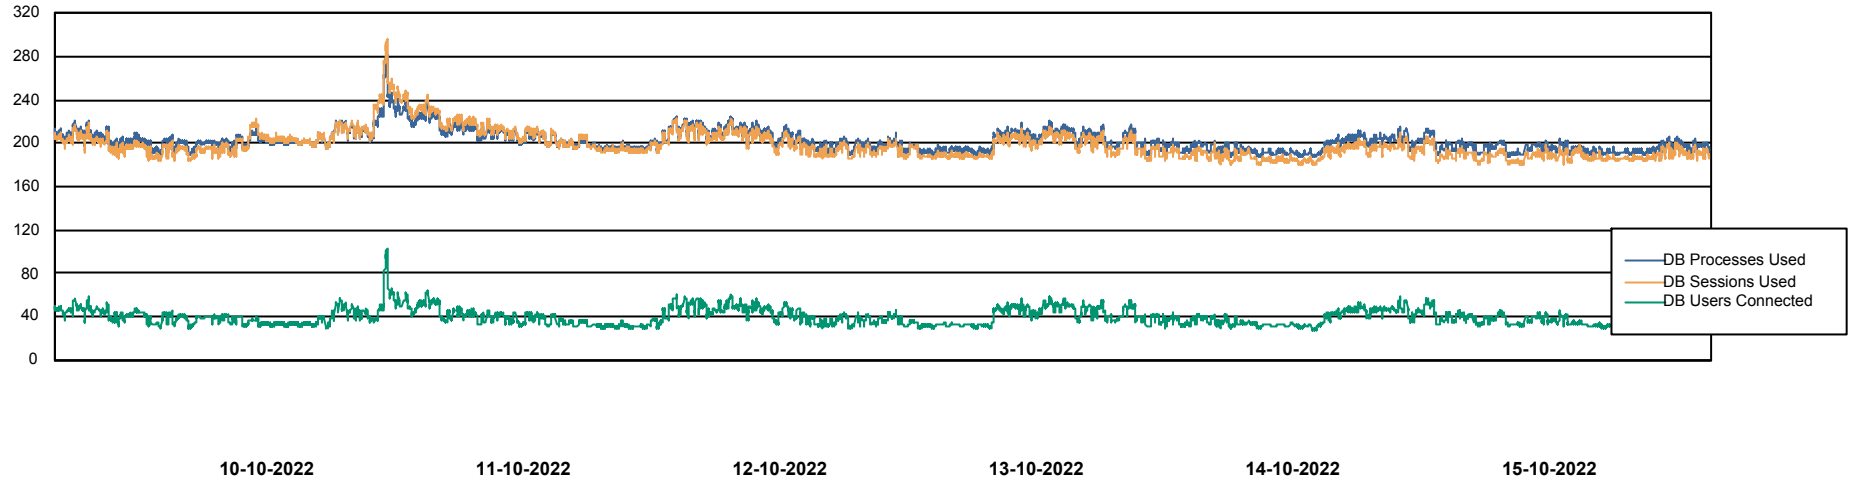

Database Performance ECLDB_Production