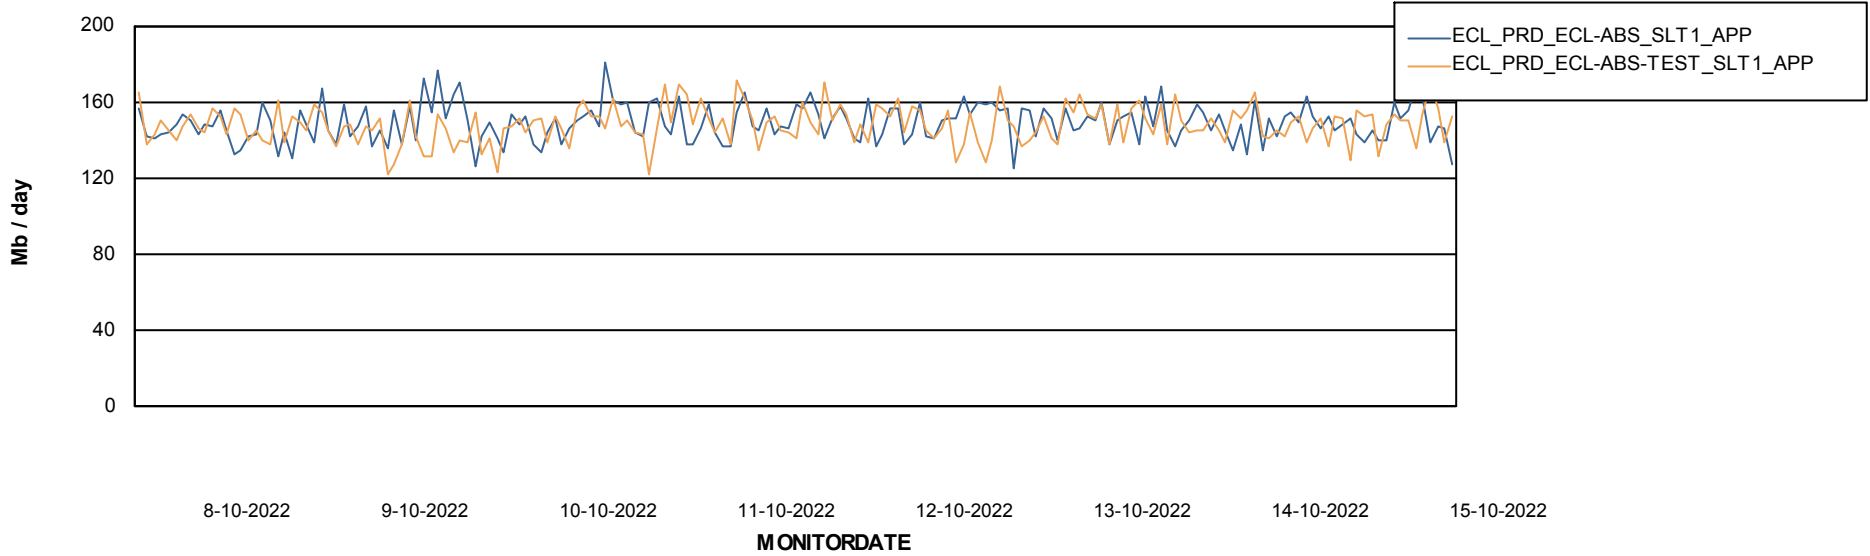

ABSSolute Application Server Services

Avg memory used per ABS Server Service