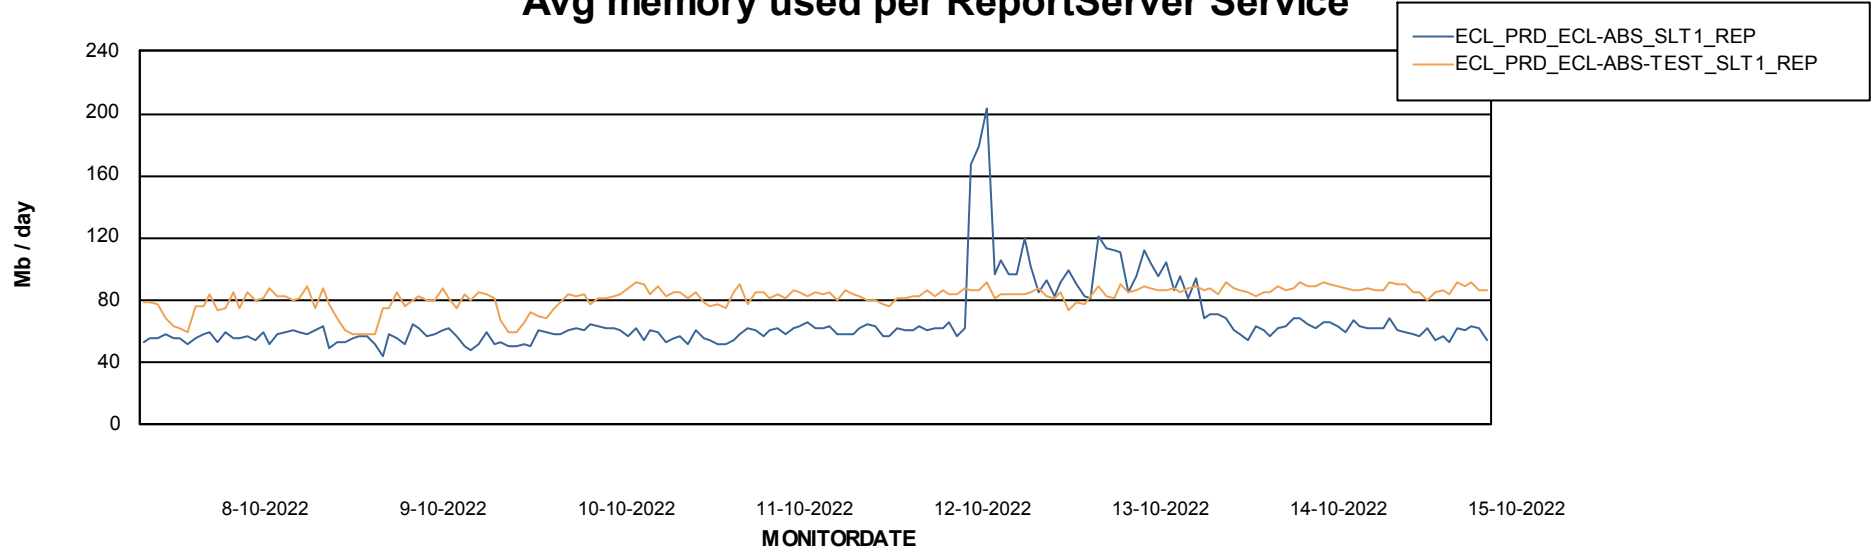

ABSSolute Application ReportServer Services

Avg memory used per ReportServer Service