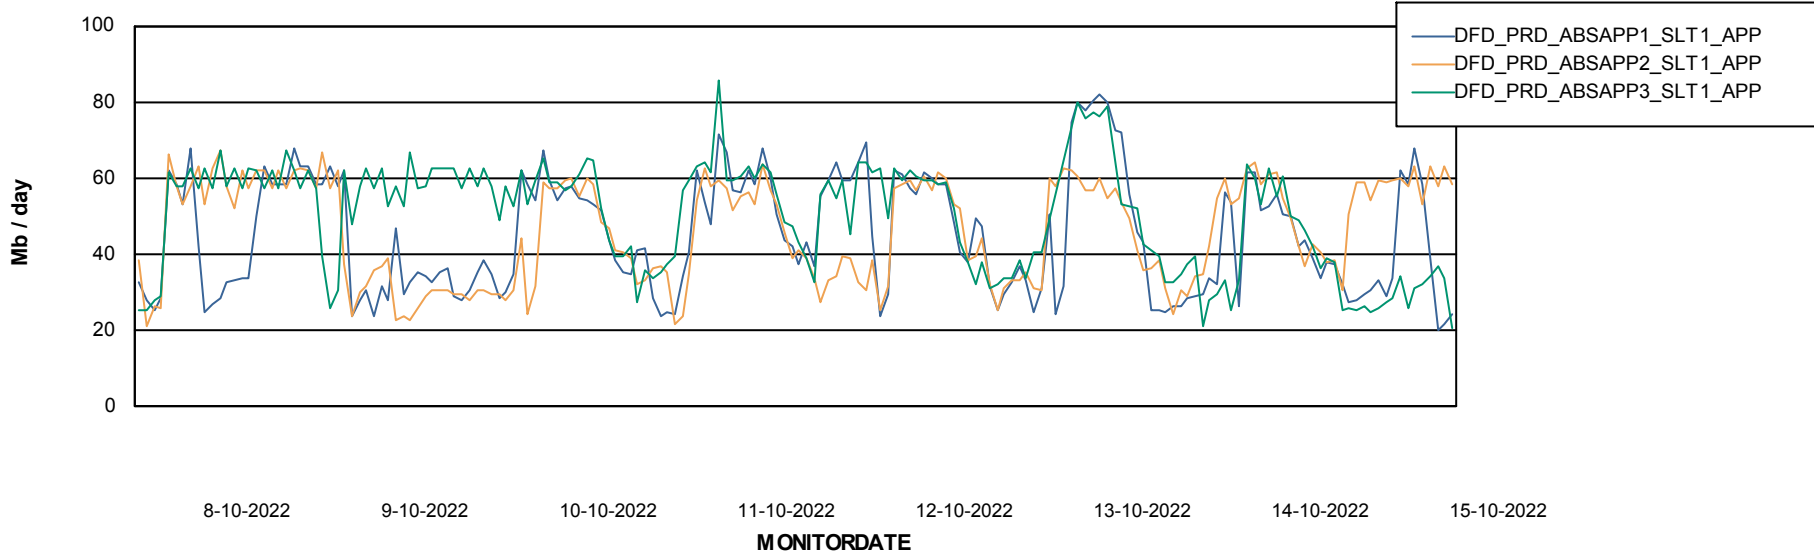

Weekly SLA Customer Report

Customer DFD_Production
Database ID 39

Database Performance DFDDB_Production

DATABASE SIZE DFDDB_Production

Database growth over last month

Weekly SLA Customer Report

Customer DFD_Production
Database ID 39

Database Tablespace DFDDB_Production

Date	Tablespace Name	Filesize (Gb)	Usedsize (Gb)	Percentage free
15-10-2022	ABSDATA	83	0	100
	INDX	161	77	52
14-10-2022	ABSDATA	83	0	100
	INDX	161	77	52
13-10-2022	ABSDATA	83	0	100
	INDX	161	76	53
12-10-2022	ABSDATA	83	0	100
	INDX	161	75	54
11-10-2022	ABSDATA	83	0	100
	INDX	161	74	54
10-10-2022	ABSDATA	83	0	100
	INDX	161	73	55
9-10-2022	ABSDATA	83	0	100
	INDX	161	72	55

Weekly SLA Customer Report

Customer DFD_Production
Database ID 39

ABSSolute Application Server Services

Avg memory used per ABS Server Service

Avg users per day per ABS server

Weekly SLA Customer Report

Customer DFD_Production
Database ID 39