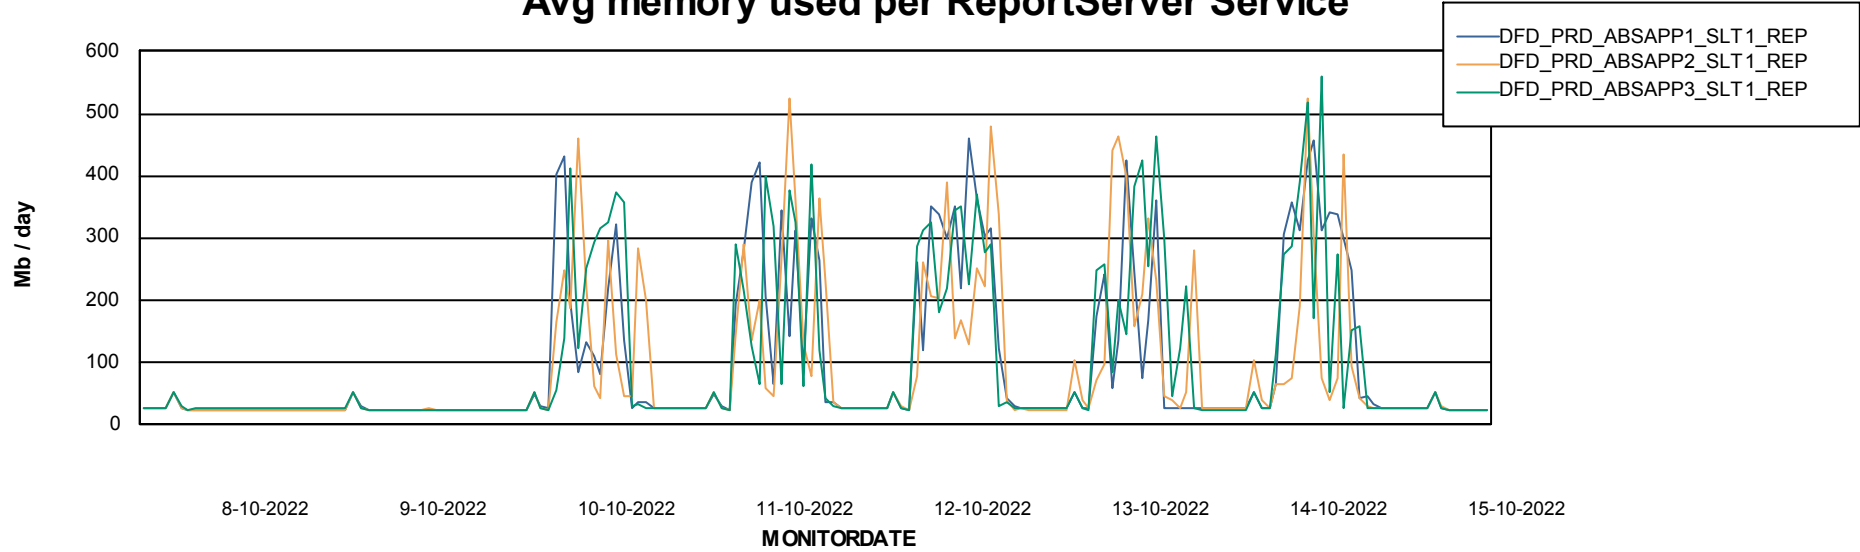

ABSSolute Application ReportServer Services

Avg memory used per ReportServer Service