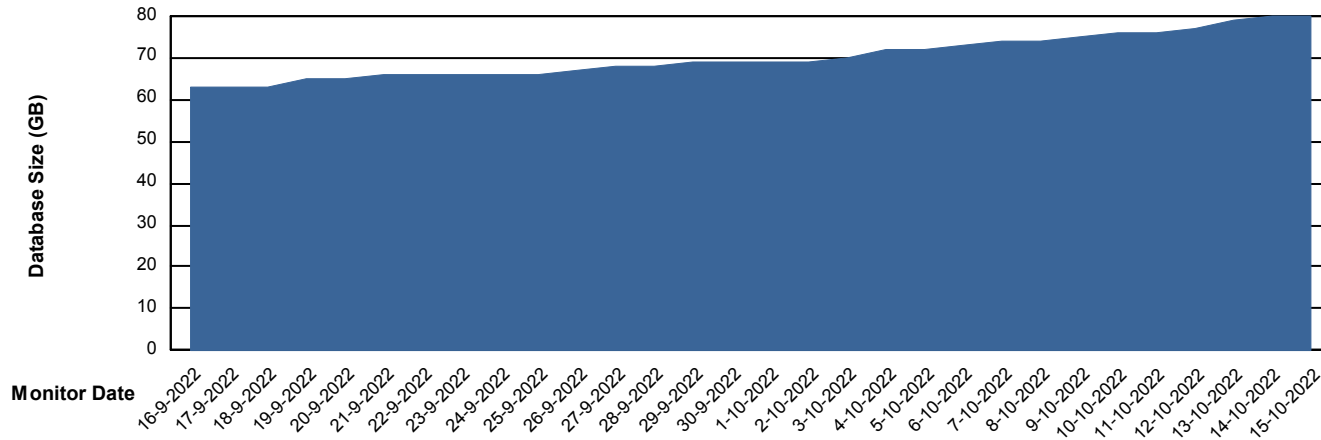

Weekly SLA Customer Report

Customer DFD_Production
Database ID 39

Database Performance DFDDB_Production

DATABASE SIZE DFDDB_Production

Database growth over last month

Weekly SLA Customer Report

Customer DFD_Production
Database ID 39

Database Tablespace DFDDB_Production

Date	Tablespace Name	Filesize (Gb)	Usedsize (Gb)	Percentage free
15-10-2022	ABSDATA	83	0	100
	INDX	161	77	52
14-10-2022	ABSDATA	83	0	100
	INDX	161	77	52
13-10-2022	ABSDATA	83	0	100
	INDX	161	76	53
12-10-2022	ABSDATA	83	0	100
	INDX	161	75	54
11-10-2022	ABSDATA	83	0	100
	INDX	161	74	54
10-10-2022	ABSDATA	83	0	100
	INDX	161	73	55
9-10-2022	ABSDATA	83	0	100
	INDX	161	72	55