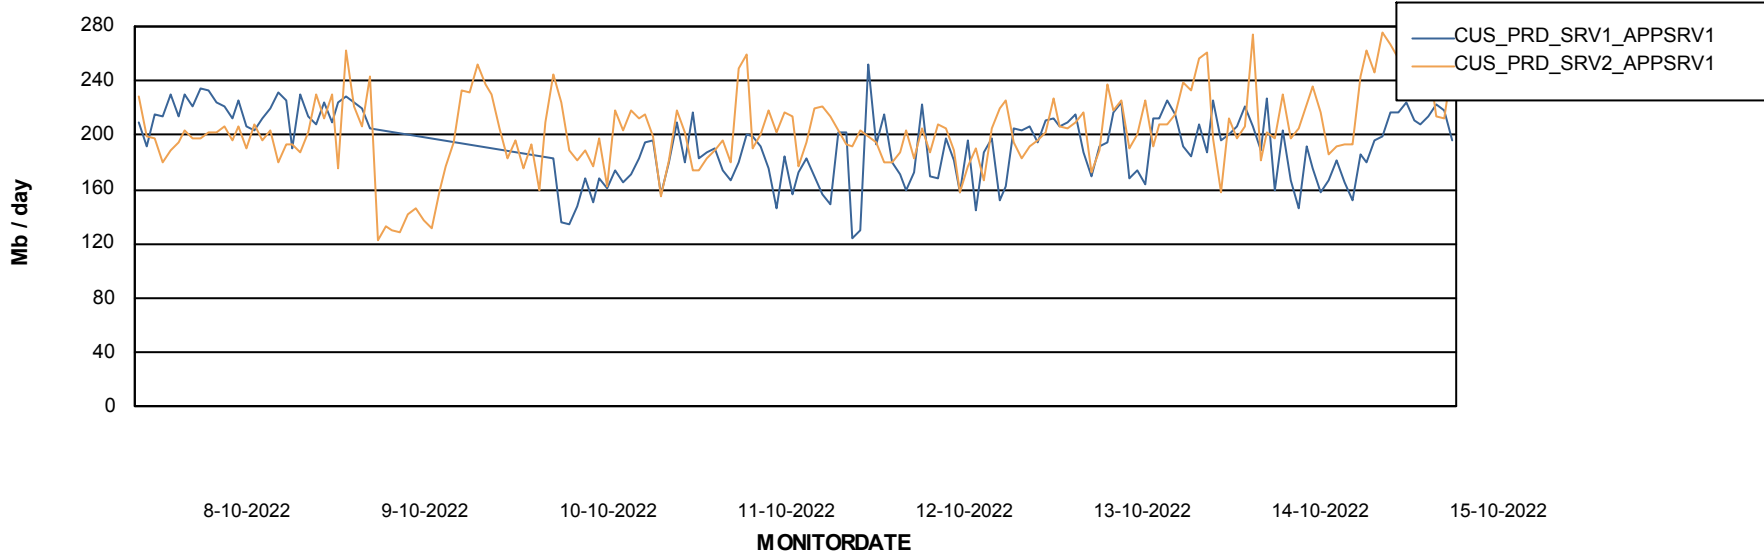

Standby Database Health CUS_Production

Recovery lag for last 7 days

Weekly SLA Customer Report

Customer CUS_Production
Database ID 131

ABSSolute Application Server Services

Avg memory used per ABS Server Service