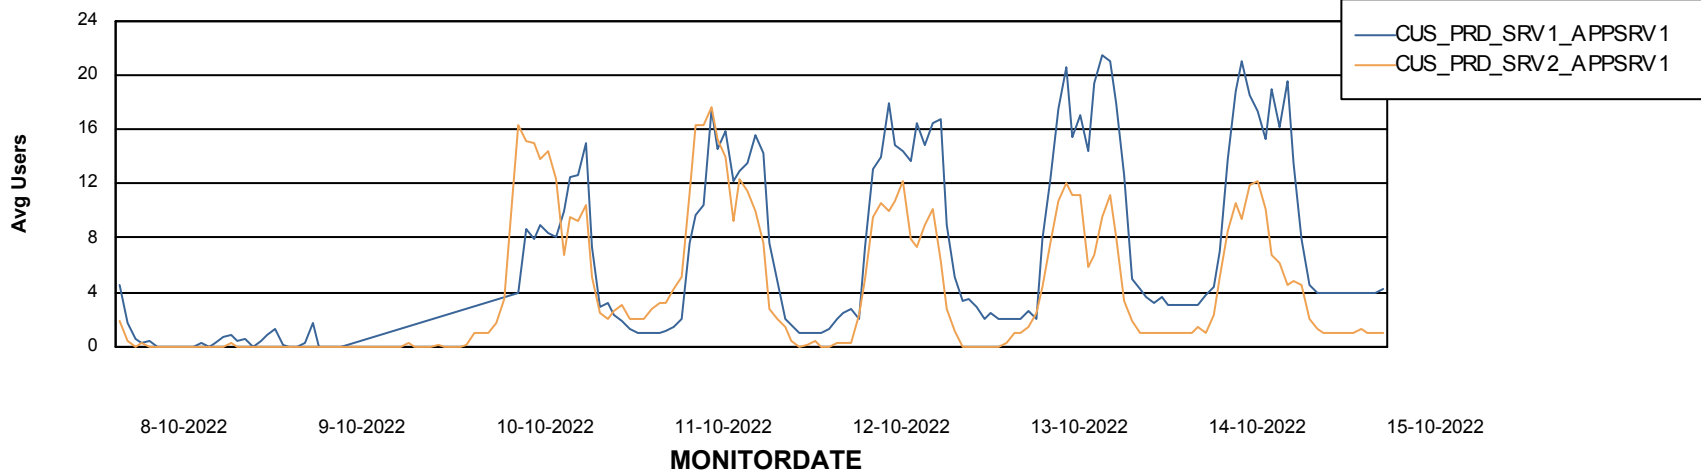

Avg users per day per ABS server