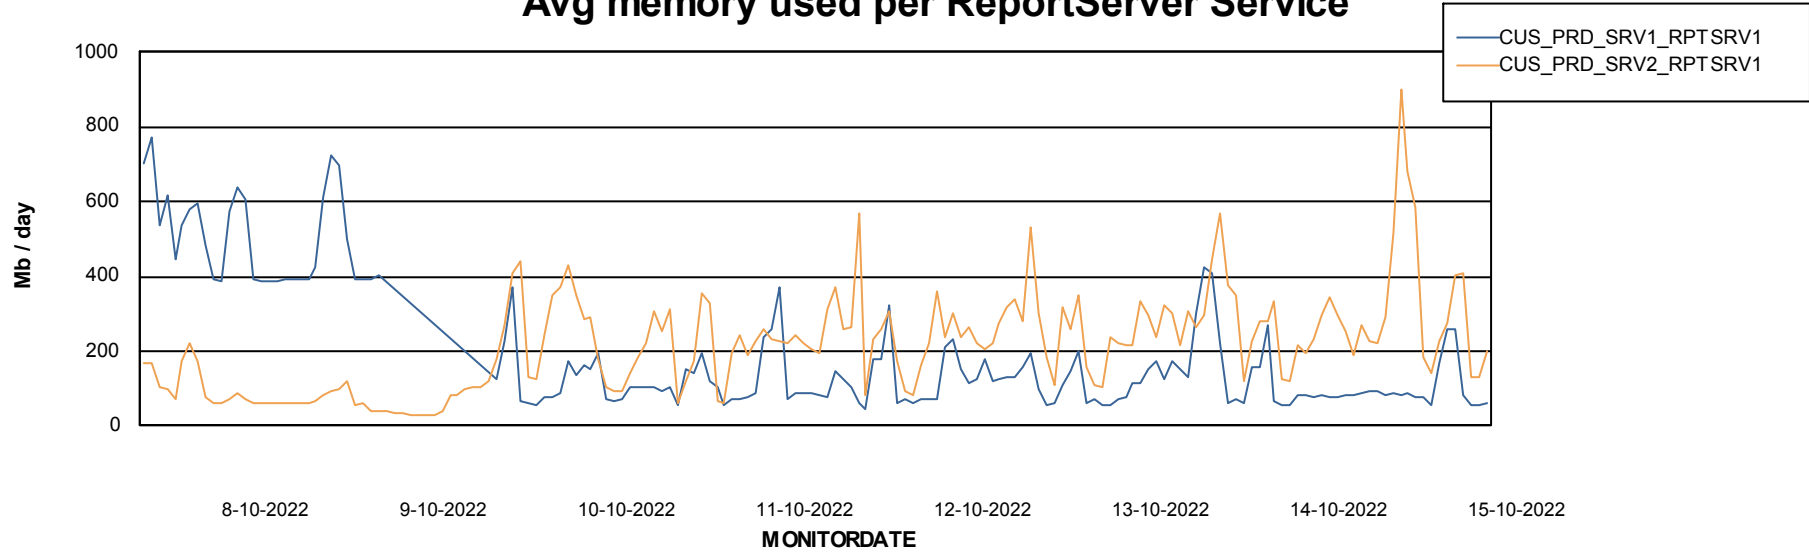

Avg users per day per ABS server

Weekly SLA Customer Report

Customer CUS_Production
Database ID 131

ABSSolute Web Component Services

Avg memory used per ReportServer Service

Weekly SLA Customer Report

Customer CUS_Production
Database ID 131