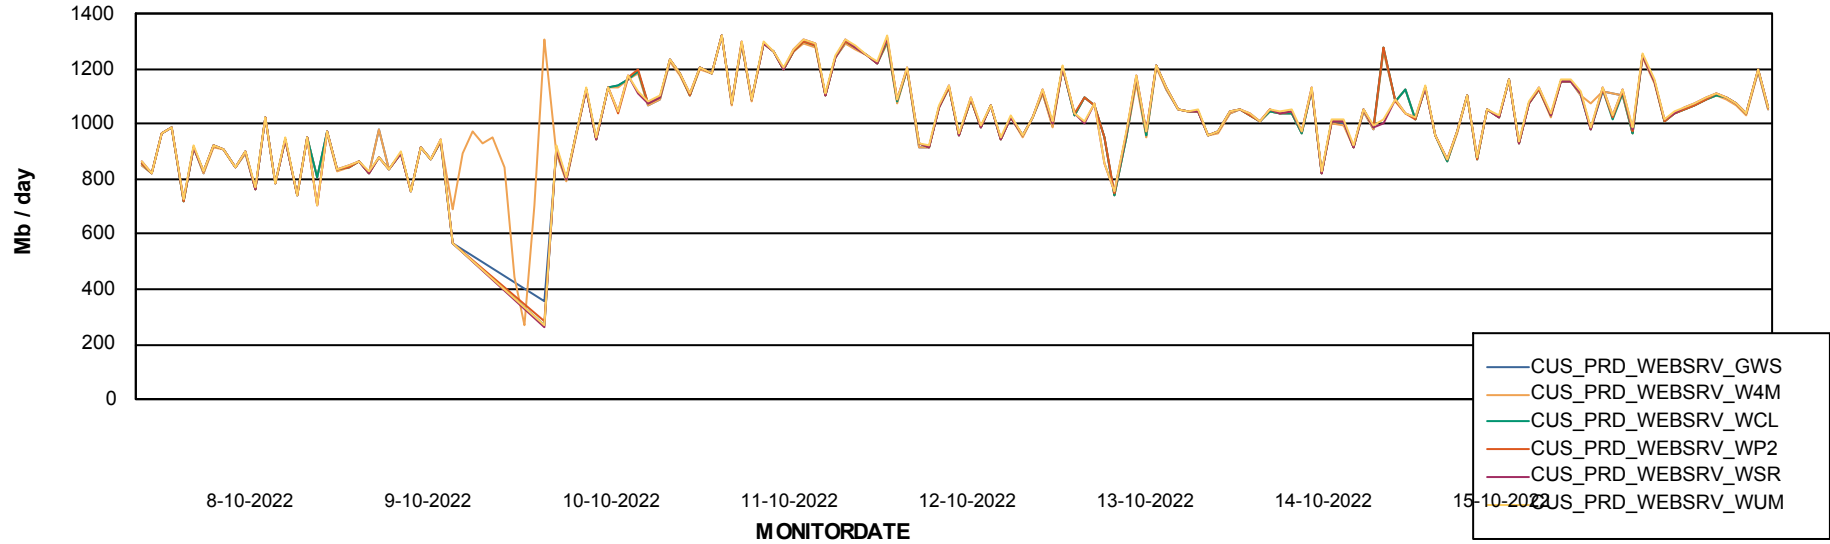

ABSSolute Web Component Services

Avg memory used per ABS Web component