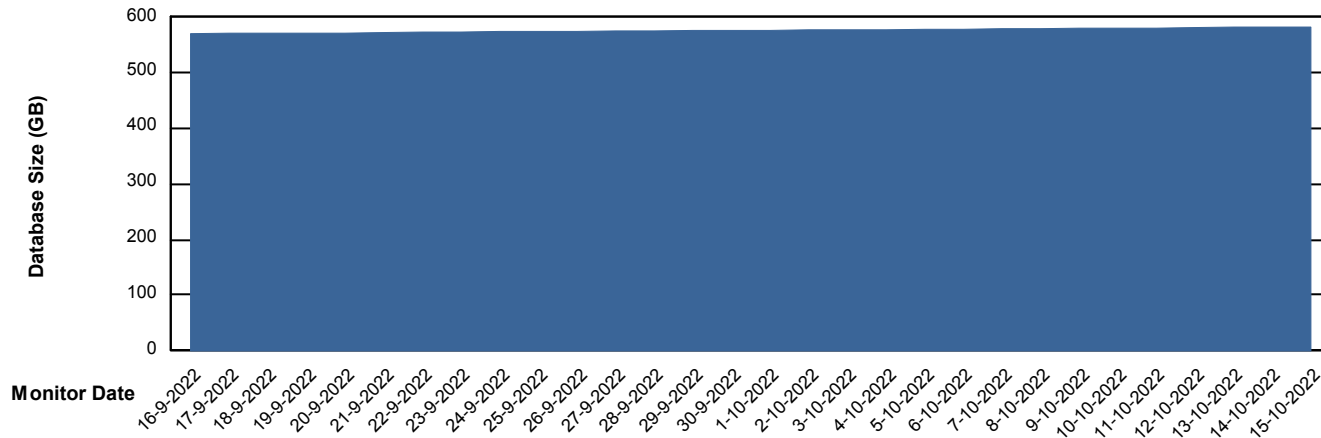

DATABASE SIZE CUS_ProdDB_Primary

Database growth over last month