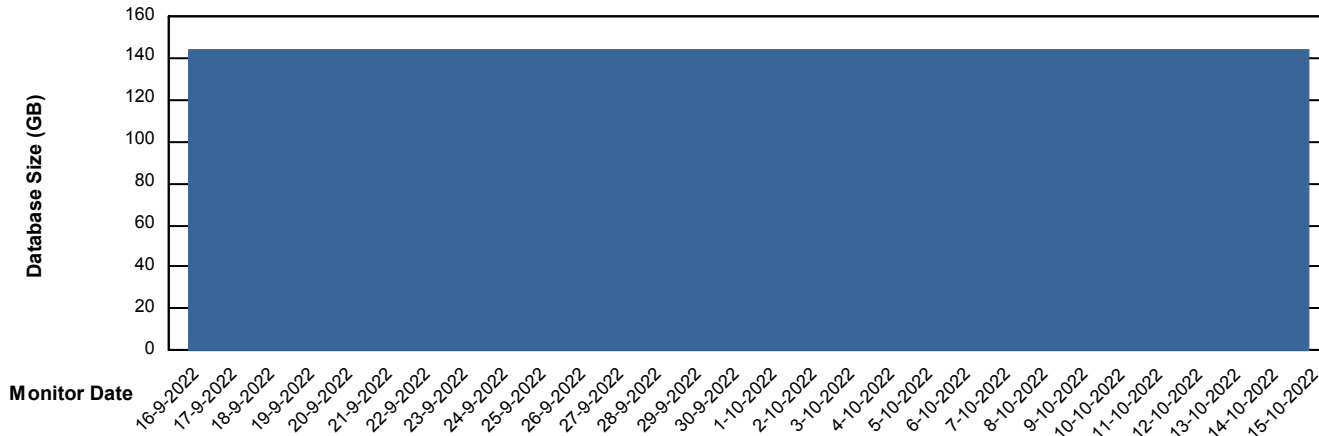

DATABASE SIZE CLODB_TEST_CLO-ORA02

Database growth over last month