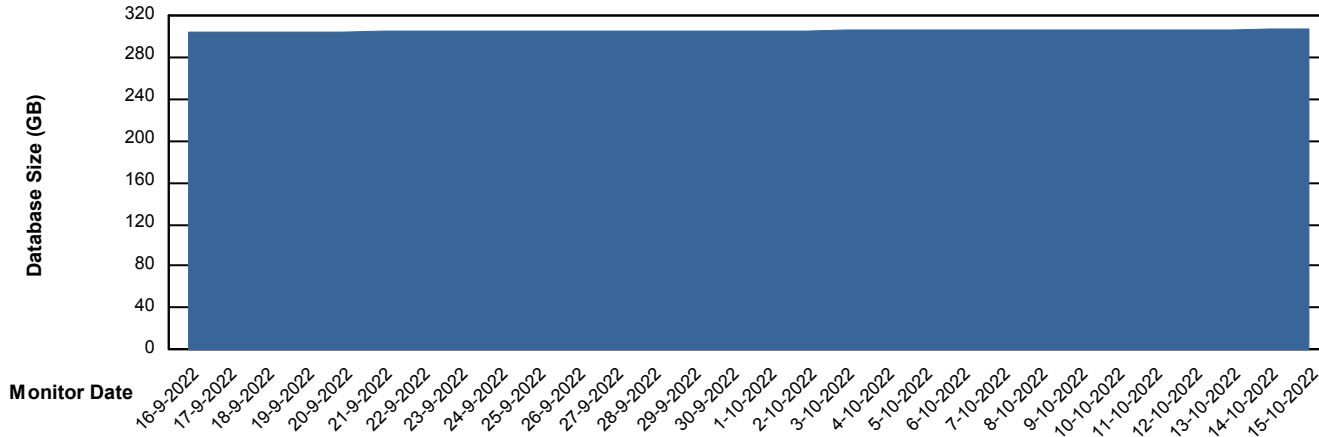

DATABASE SIZE CLODB_PRD_CLO-ORA01

Database growth over last month