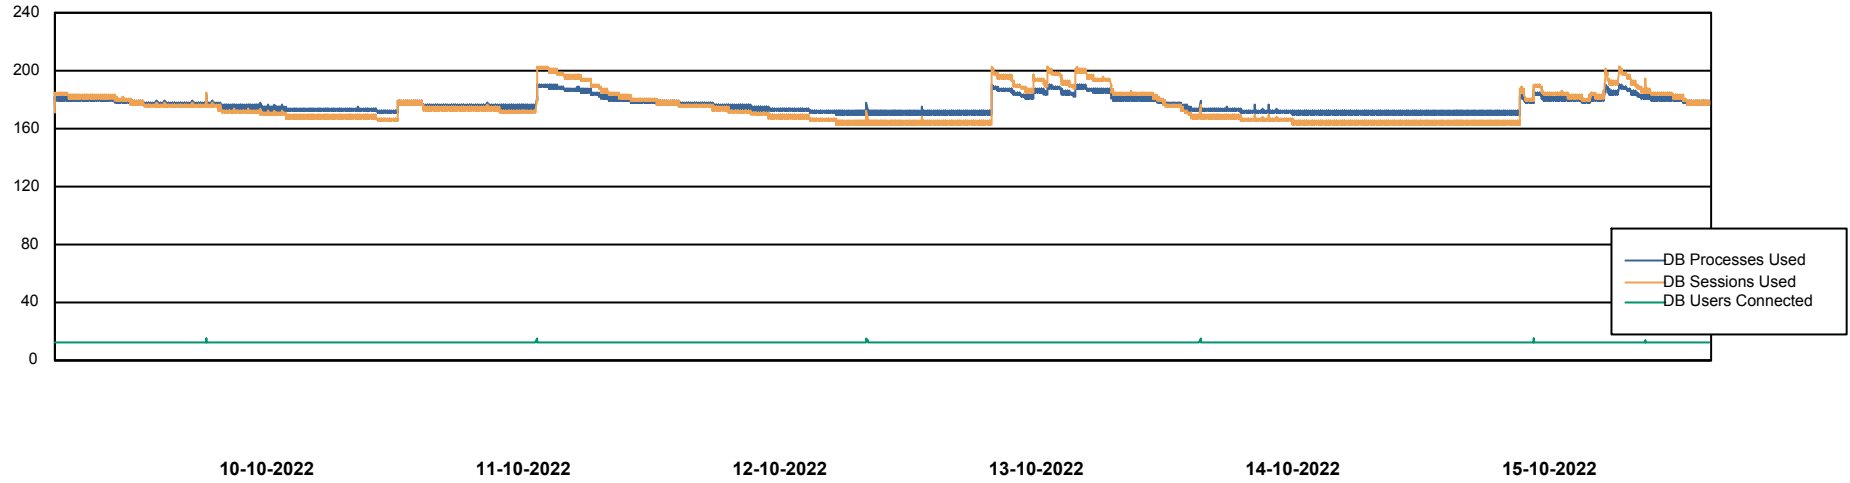

Database Performance CLODB_TEST_CLO-ORA02