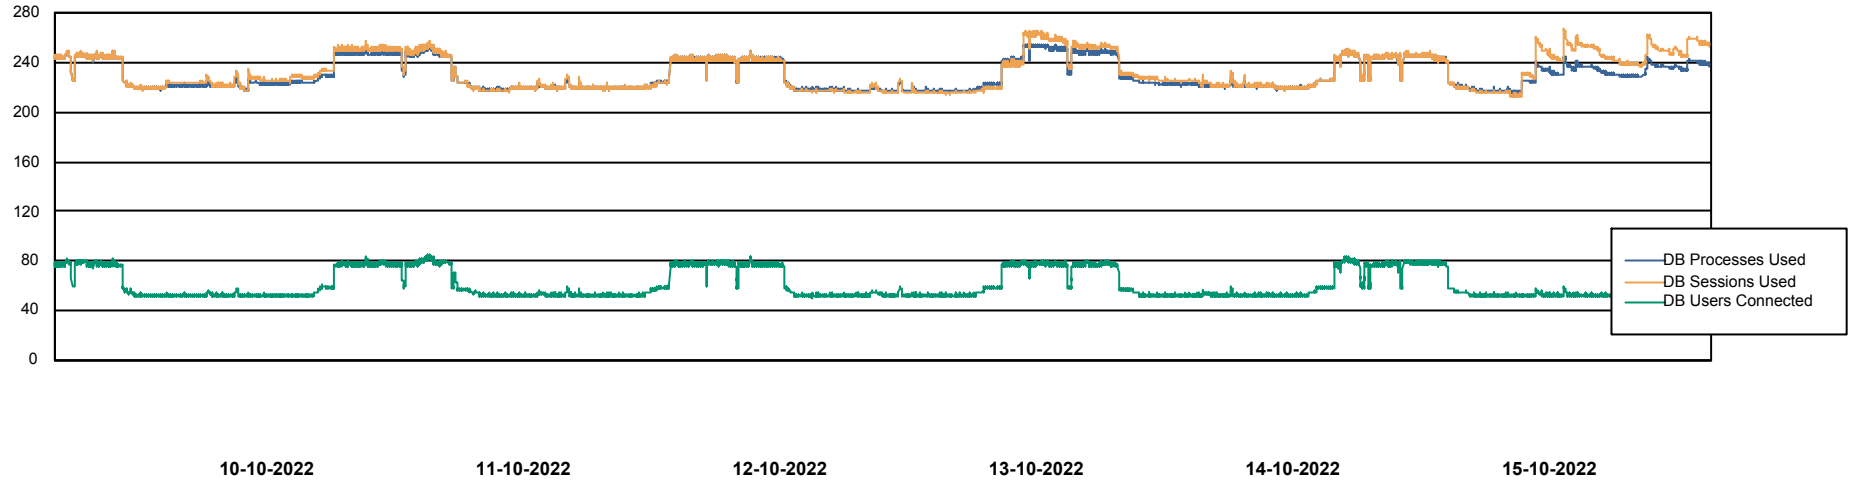

Database Performance CLODB_PRD_CLO-ORA01