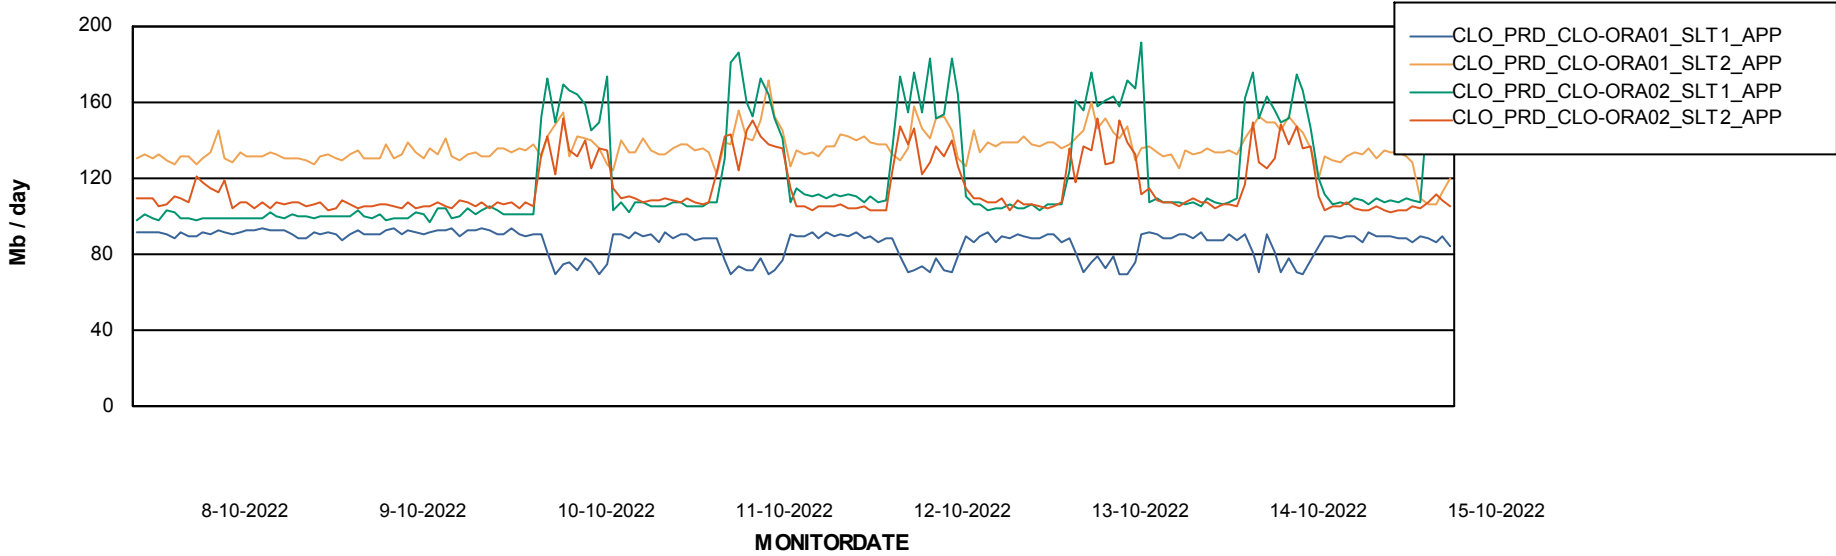

Weekly SLA Customer Report

Customer CLO Production
 Database ID 38

Database Tablespace CLODB_TEST_CLO-ORA02

Date	Tablespace Name	Filesize (Gb)	Usedsize (Gb)	Percentage free
15-10-2022	ABSDATA	88	47	47
	INDX	112	94	16
14-10-2022	ABSDATA	88	47	47
	INDX	112	94	16
13-10-2022	ABSDATA	88	47	47
	INDX	112	94	16
12-10-2022	ABSDATA	88	47	47
	INDX	112	94	16
11-10-2022	ABSDATA	88	47	47
	INDX	112	94	16
10-10-2022	ABSDATA	88	47	47
	INDX	112	94	16
9-10-2022	ABSDATA	88	47	47
	INDX	112	94	16

Weekly SLA Customer Report

Customer CLO Production
Database ID 38

ABSSolute Application Server Services

Avg memory used per ABS Server Service

Avg users per day per ABS server

Weekly SLA Customer Report

Customer CLO Production
Database ID 38