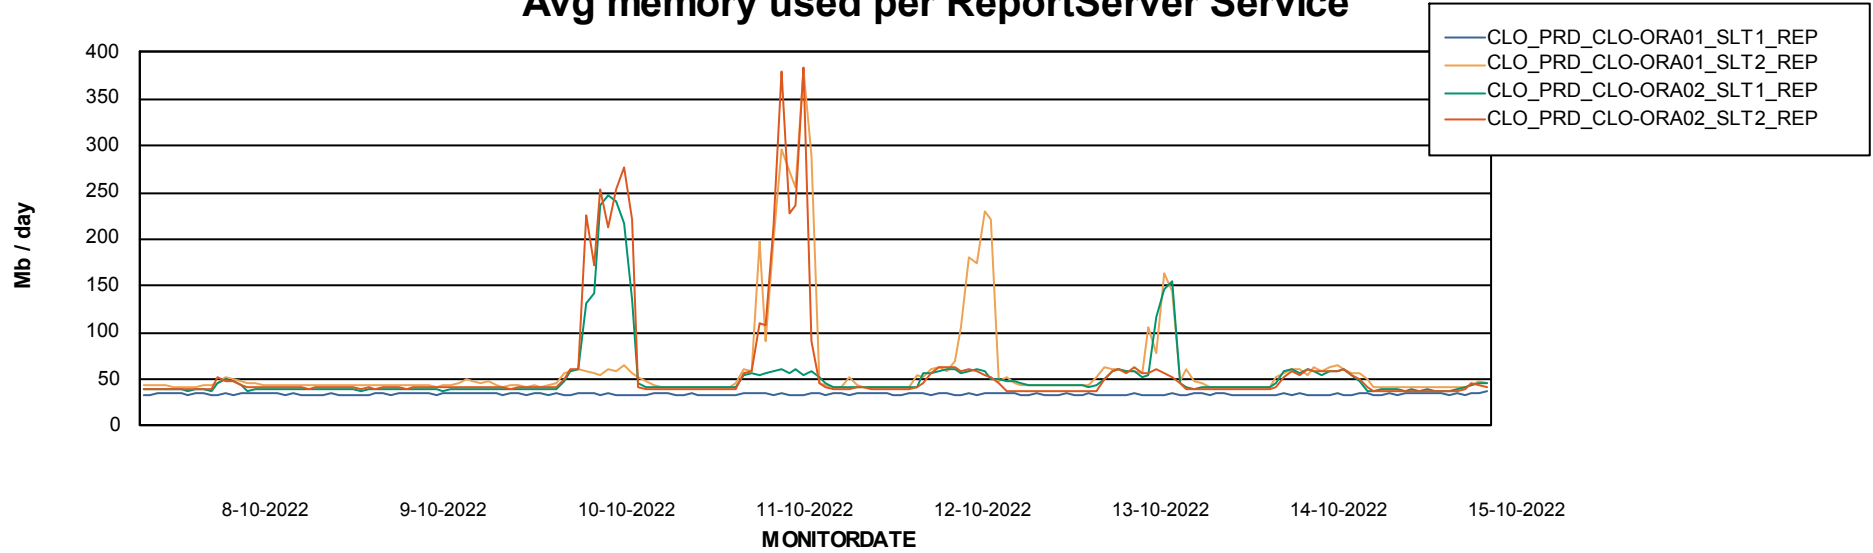

ABSSolute Application ReportServer Services

Avg memory used per ReportServer Service