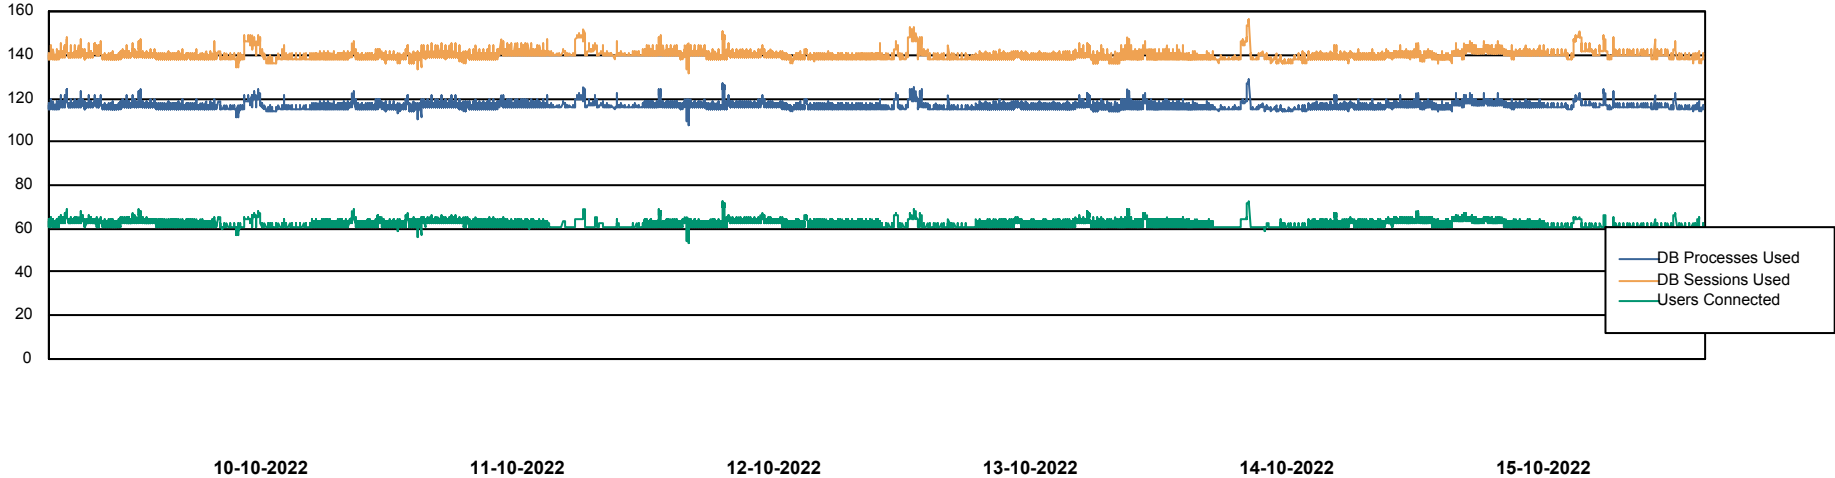

Database Performance CIWDB_Production