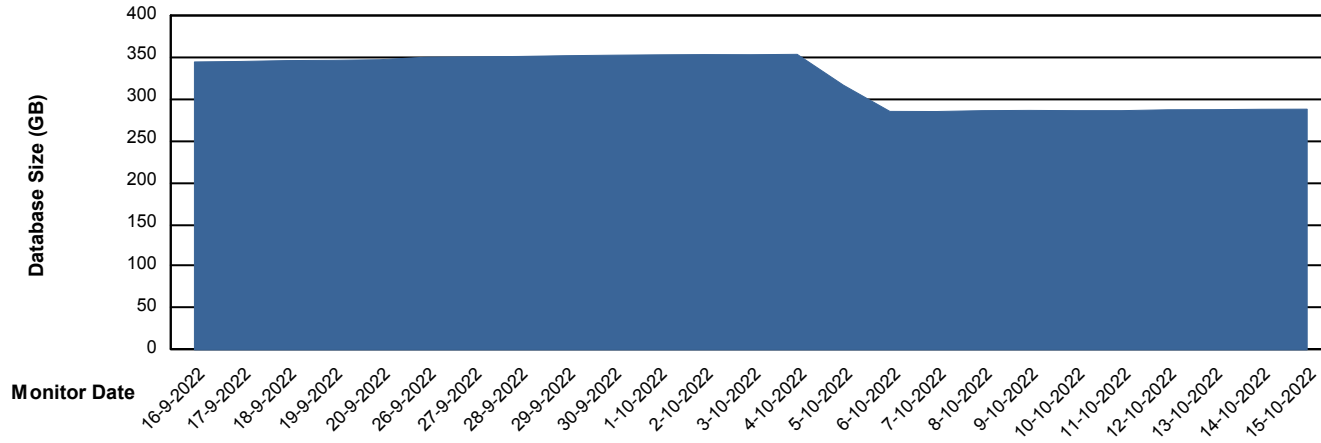

Customer BGG_Production
Database ID 58

Database Performance BGGDB_Standby

Weekly SLA Customer Report

Customer BGG_Production
Database ID 58

DATABASE SIZE BGGDB_BI

Database growth over last month

DATABASE SIZE BGGDB_Production

Database growth over last month

Weekly SLA Customer Report

Customer BGG_Production
Database ID 58

Database Tablespace BGGDB_BI

Date	Tablespace Name	Filesize (Gb)	Usedsize (Gb)	Percentage free
15-10-2022	ABSDATA	188	120	36
	INDX	234	166	29
14-10-2022	ABSDATA	188	120	36
	INDX	234	166	29
13-10-2022	ABSDATA	188	119	37
	INDX	234	166	29
12-10-2022	ABSDATA	188	119	37
	INDX	234	165	29
11-10-2022	ABSDATA	188	119	37
	INDX	234	165	29
10-10-2022	ABSDATA	188	119	37
	INDX	234	165	29
9-10-2022	ABSDATA	188	119	37
	INDX	234	165	29