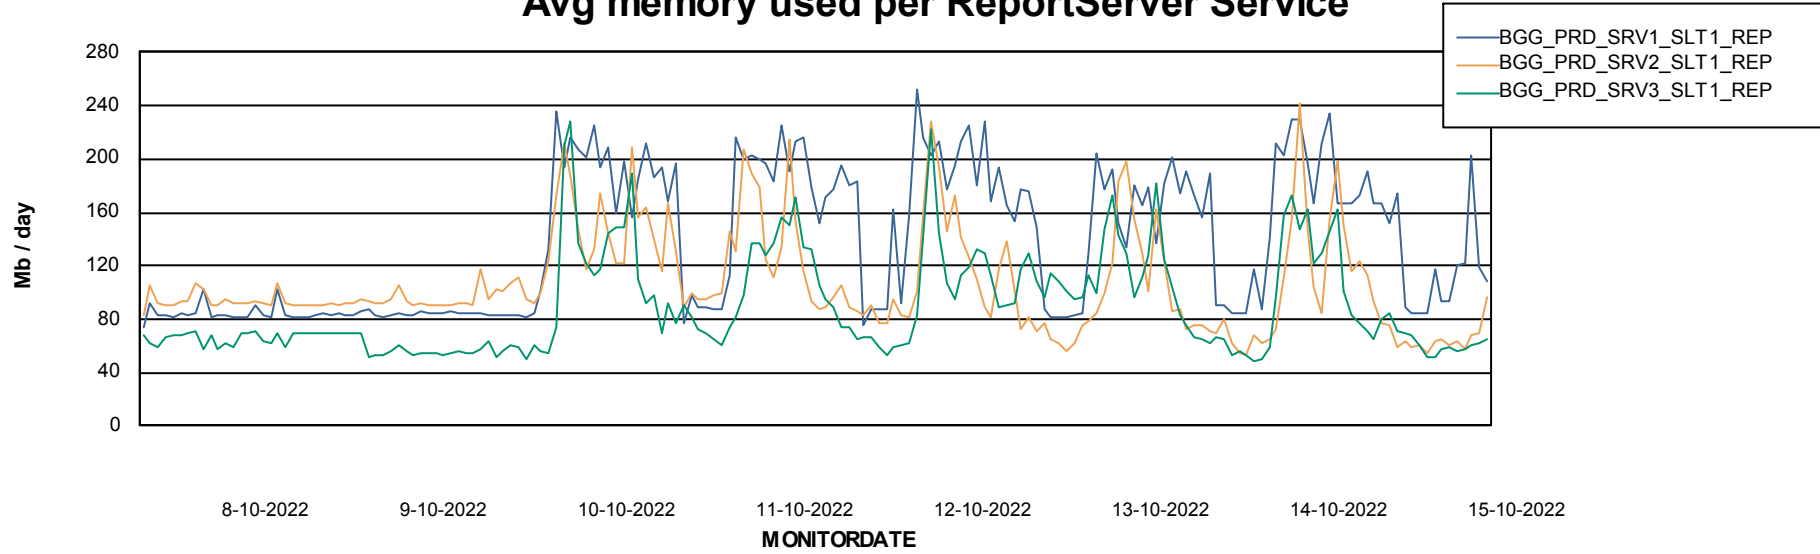

Avg memory used per ABS Server Service

Avg users per day per ABS server

Weekly SLA Customer Report

Customer BGG_Production
Database ID 58

ABSSolute Application ReportServer Services

Avg memory used per ReportServer Service