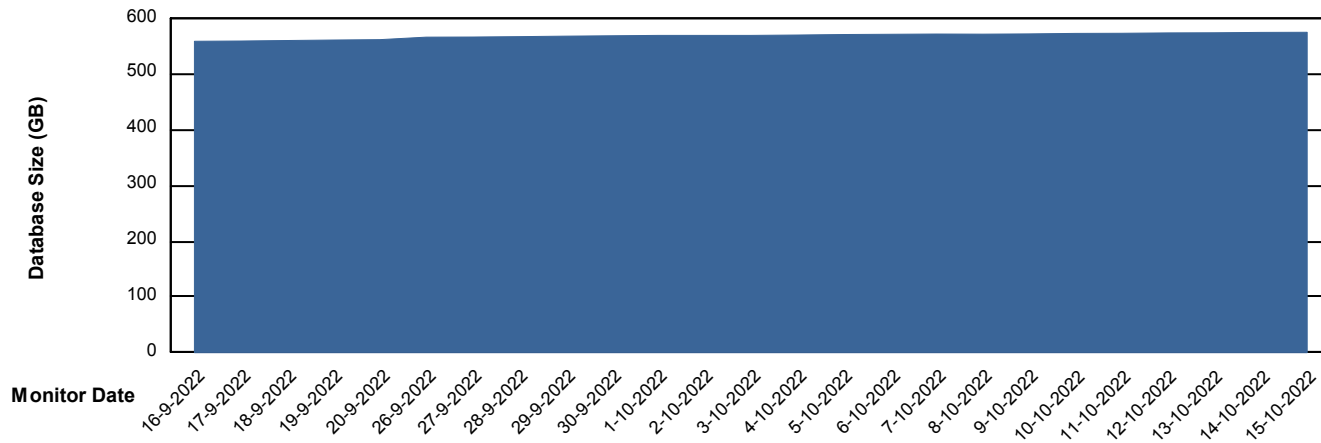

Customer BGG_Production
Database ID 58

Database Performance BGGDB_Standby

Weekly SLA Customer Report

Customer BGG_Production
Database ID 58

DATABASE SIZE BGGDB_BI

Database growth over last month

DATABASE SIZE BGGDB_Production

Database growth over last month

Weekly SLA Customer Report

Customer BGG_Production
Database ID 58

Database Tablespace BGGDB_BI

Date	Tablespace Name	Filesize (Gb)	Usedsize (Gb)	Percentage free
15-10-2022	ABSDATA	188	120	36
	INDX	234	166	29
14-10-2022	ABSDATA	188	120	36
	INDX	234	166	29
13-10-2022	ABSDATA	188	119	37
	INDX	234	166	29
12-10-2022	ABSDATA	188	119	37
	INDX	234	165	29
11-10-2022	ABSDATA	188	119	37
	INDX	234	165	29
10-10-2022	ABSDATA	188	119	37
	INDX	234	165	29
9-10-2022	ABSDATA	188	119	37
	INDX	234	165	29