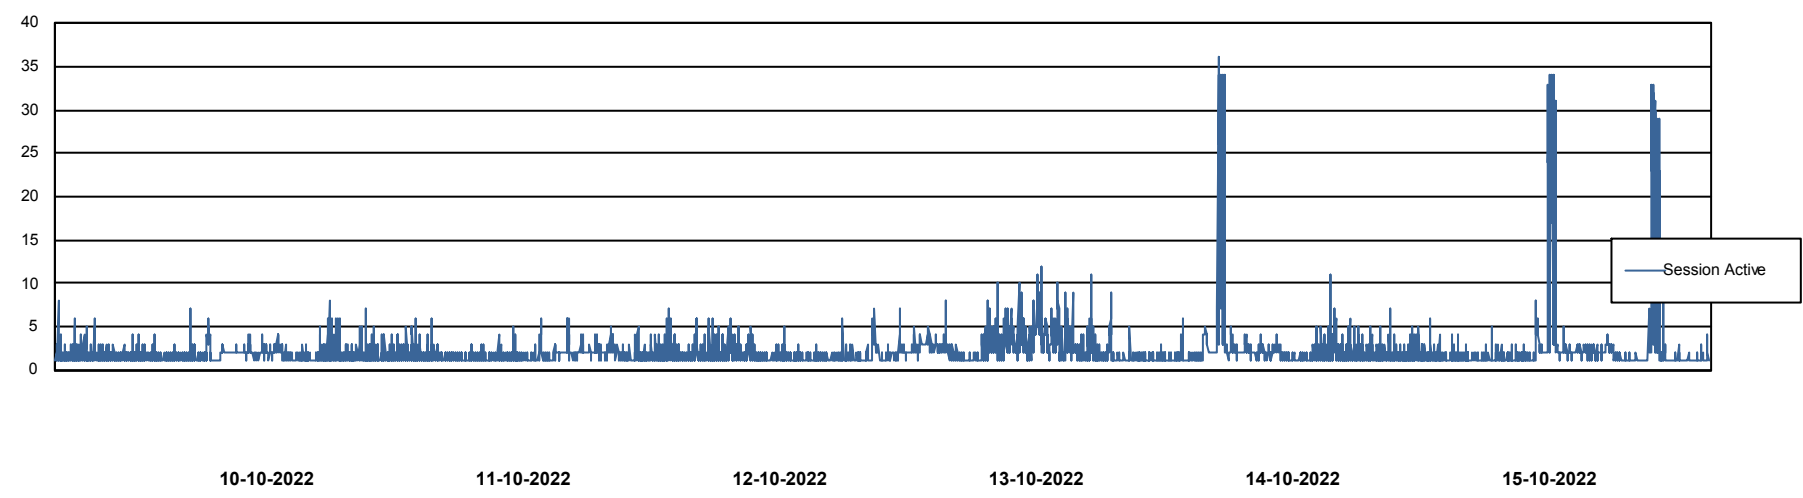

Harddisk Usage BGG_PRD_SRV4

	Free disk space on / (%)	Total disk space on / (Gb)	Used disk space on / (Gb)	Free disk space on /abs (%)	Free disk space on /home (%)	Free disk space on /opt (%)	Total disk space on /opt (Gb)	Used disk space on /opt (Gb)	Free disk space on /opt/abs (%)	Total disk space on /opt/abs
15-10-2022	27	1	1	43	97	30	1	1	43	15
14-10-2022	27	1	1	43	97	31	1	1	43	15
13-10-2022	27	1	1	43	97	31	1	1	43	15
12-10-2022	27	1	1	43	97	31	1	1	43	15
11-10-2022	27	1	1	43	97	30	1	1	43	15
10-10-2022	27	1	1	43	97	30	1	1	43	15
9-10-2022	27	1	1	43	97	30	1	1	43	15

Weekly SLA Customer Report

Customer BGG_Production
Database ID 58

Database Performance BGGDB_BI

Weekly SLA Customer Report

Customer BGG_Production
Database ID 58

Database Performance BGGDB_Production

Weekly SLA Customer Report

Customer BGG_Production
Database ID 58

Database Performance BGGDB_Standby

Weekly SLA Customer Report

Customer BGG_Production
Database ID 58

DATABASE SIZE BGGDB_BI

Database growth over last month

DATABASE SIZE BGGDB_Production