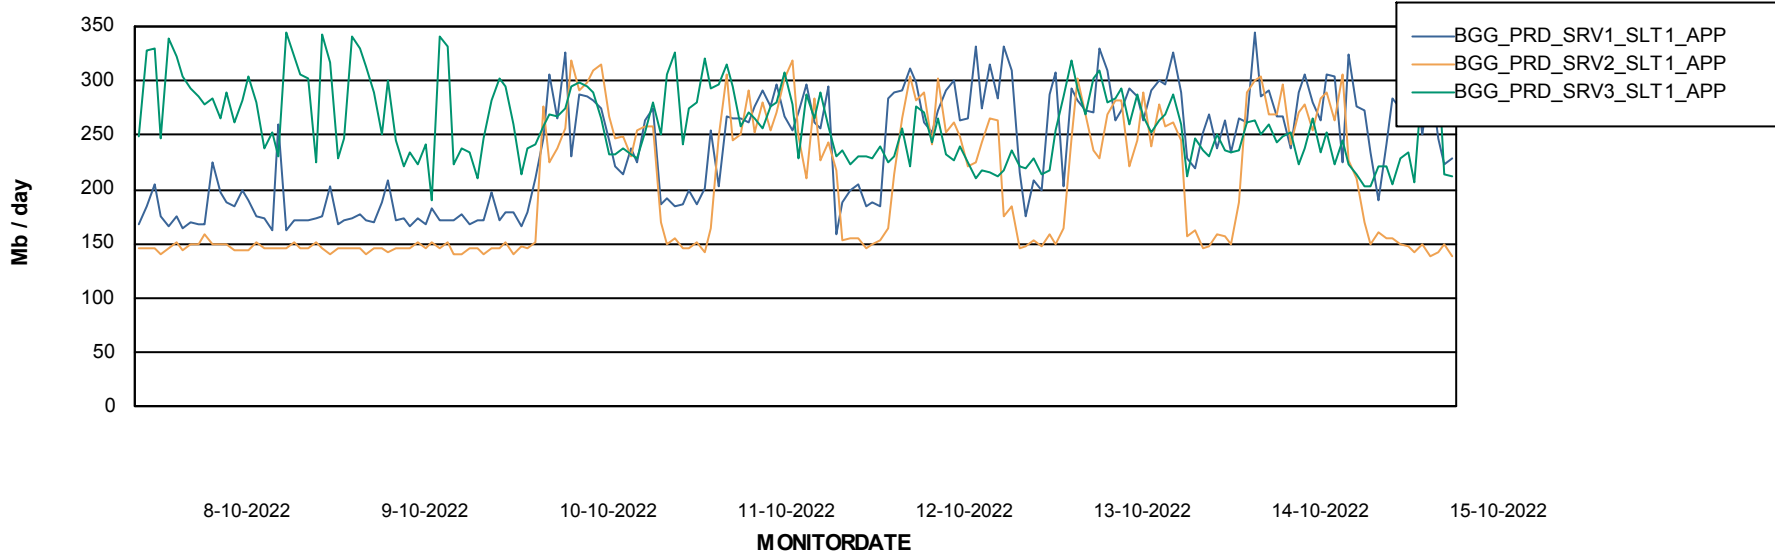

ABSSolute Application Server Services

Avg memory used per ABS Server Service