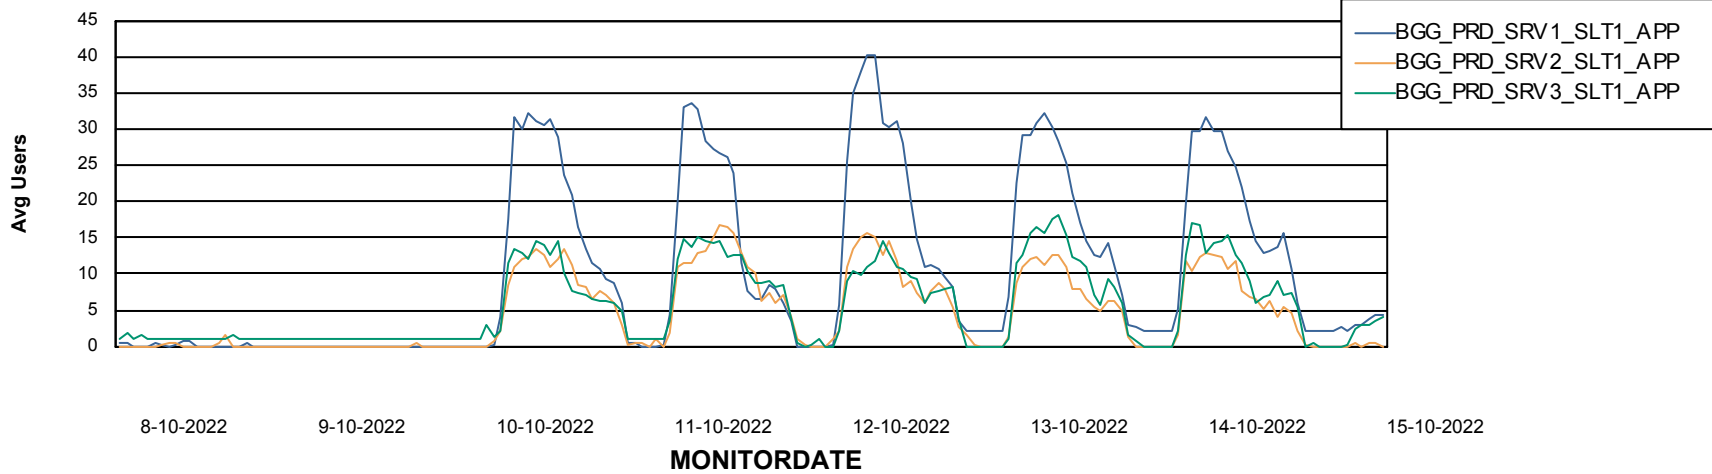

Avg users per day per ABS server