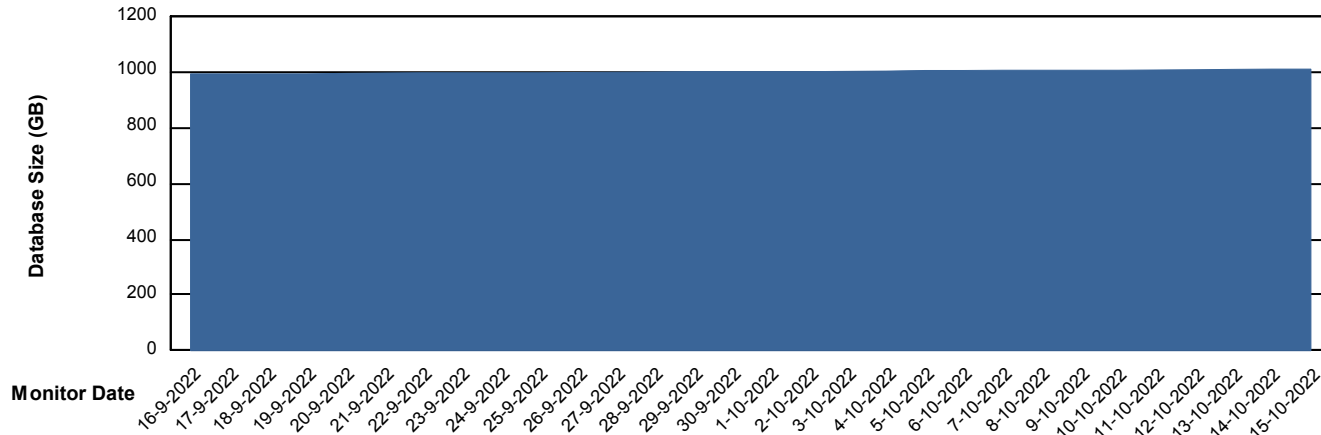

DATABASE SIZE AUJ_DB1_Primary

Database growth over last month