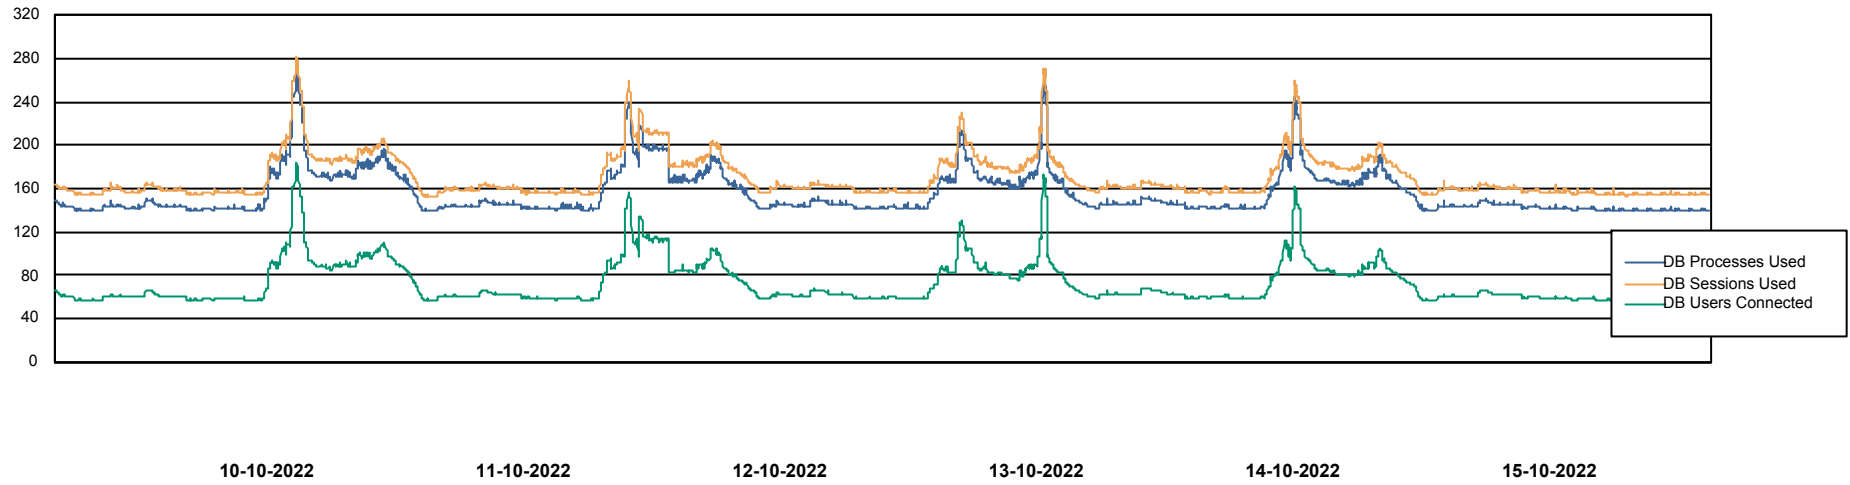

Database Performance AUJ_DB1_Primary