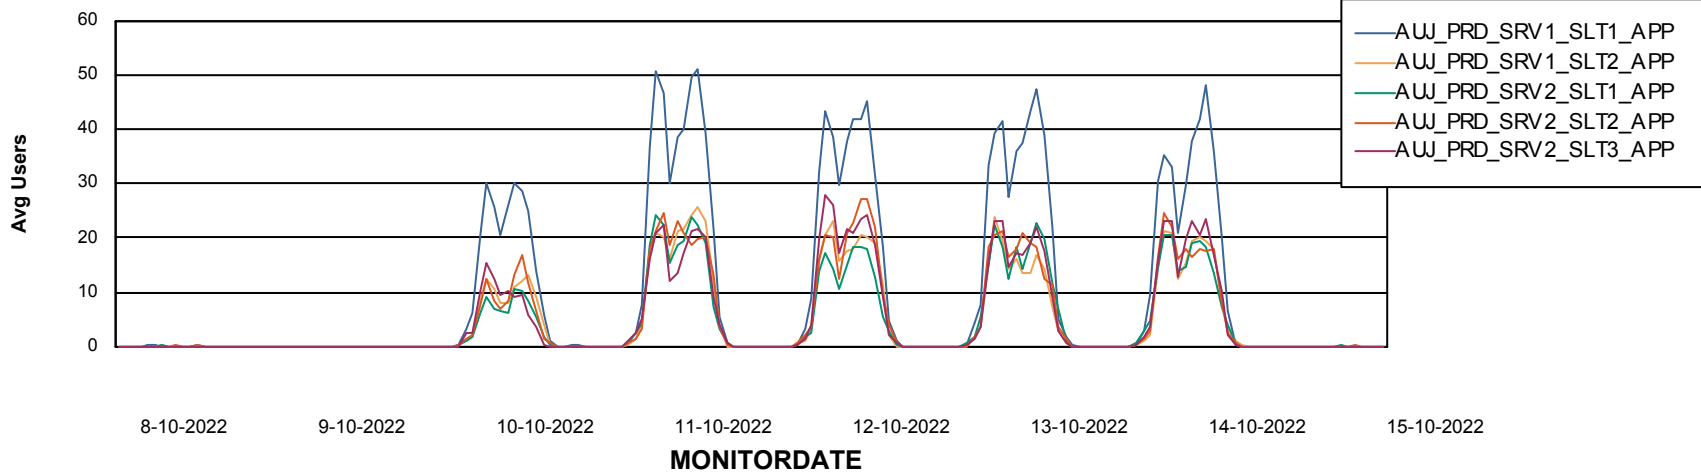

Avg users per day per ABS server