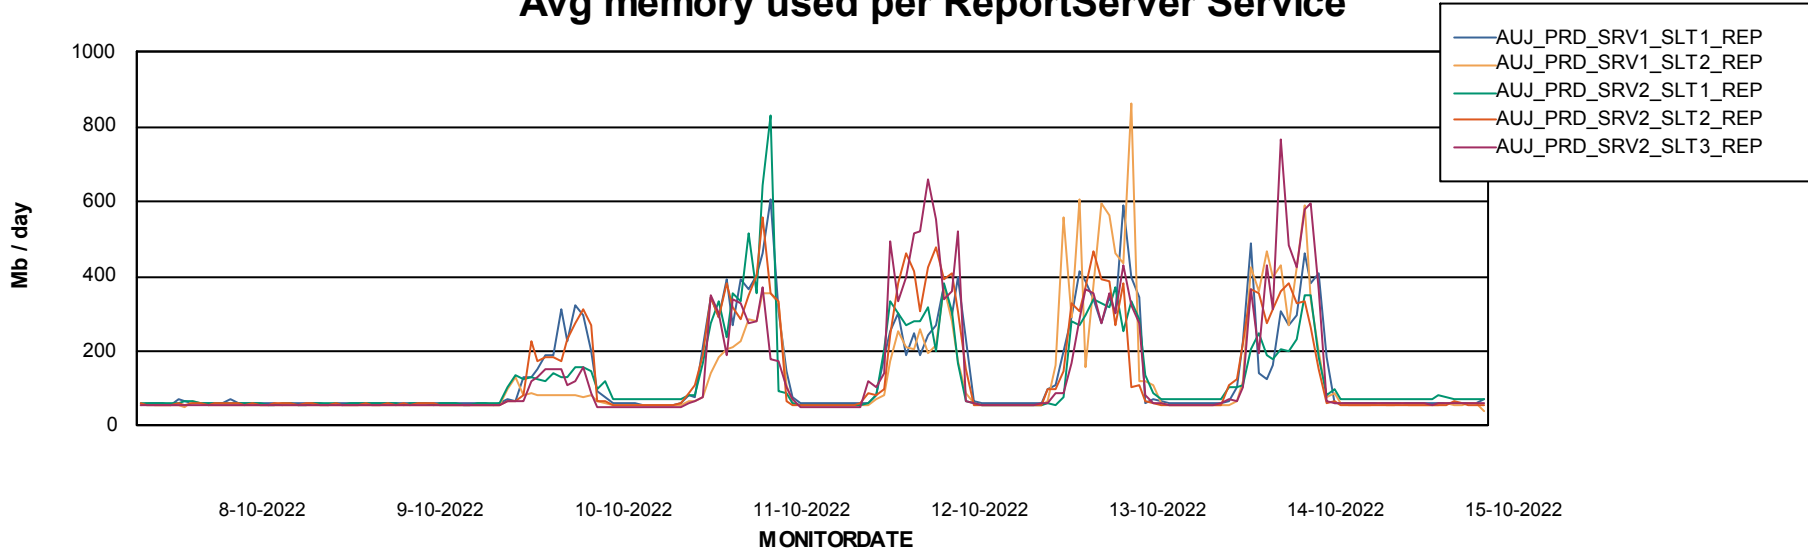

ABSSolute Application ReportServer Services

Avg memory used per ReportServer Service