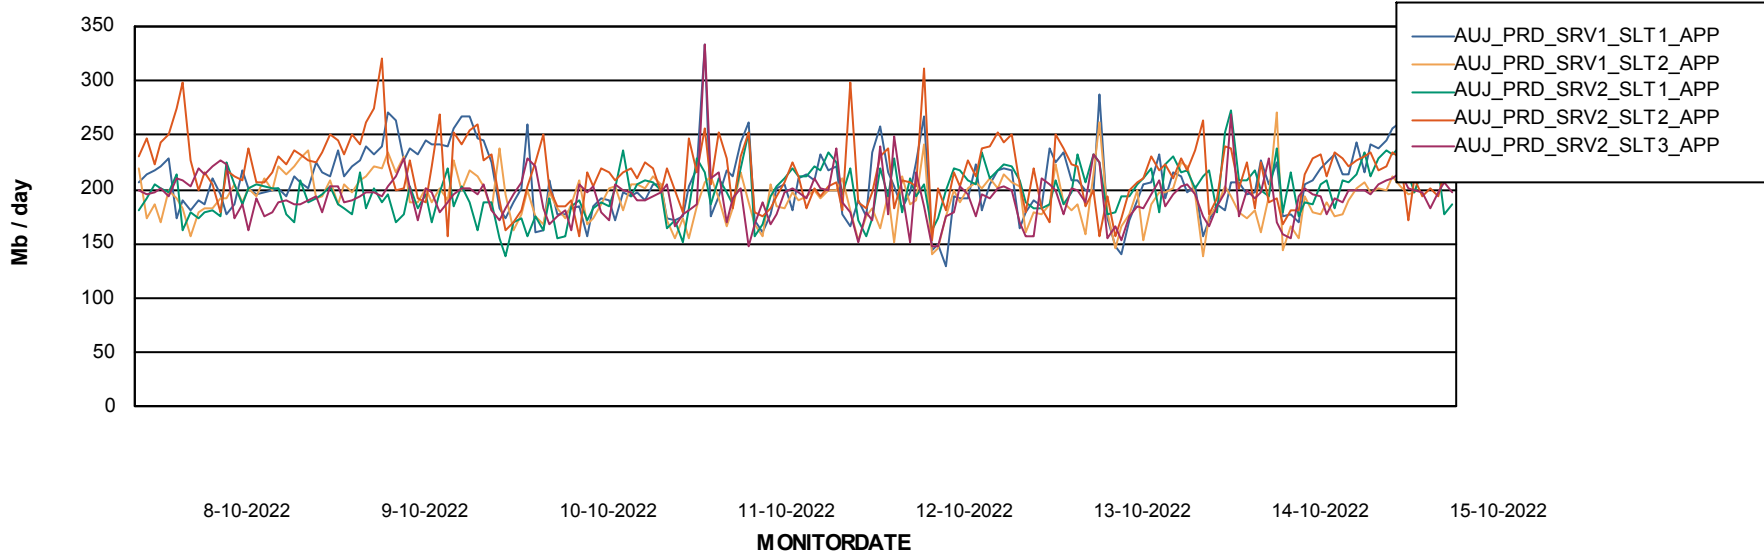

ABSSolute Application Server Services

Avg memory used per ABS Server Service