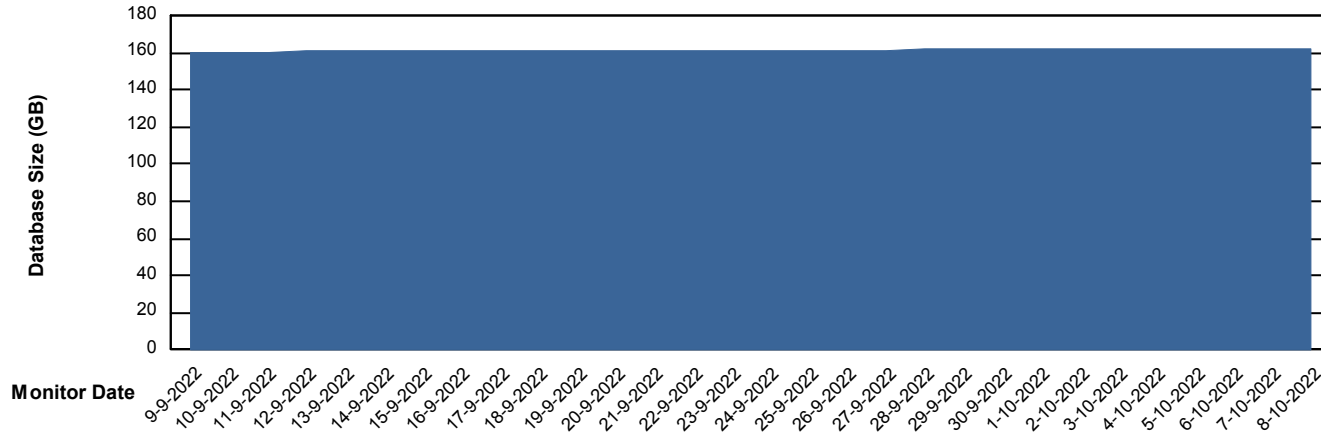

Customer VOS_Production
Database ID 143

Database Performance VOSDB_Standby

DB Processes Max 1,000

Weekly SLA Customer Report

Customer VOS_Production
Database ID 143

DATABASE SIZE VOSDB_BI

Database growth over last month