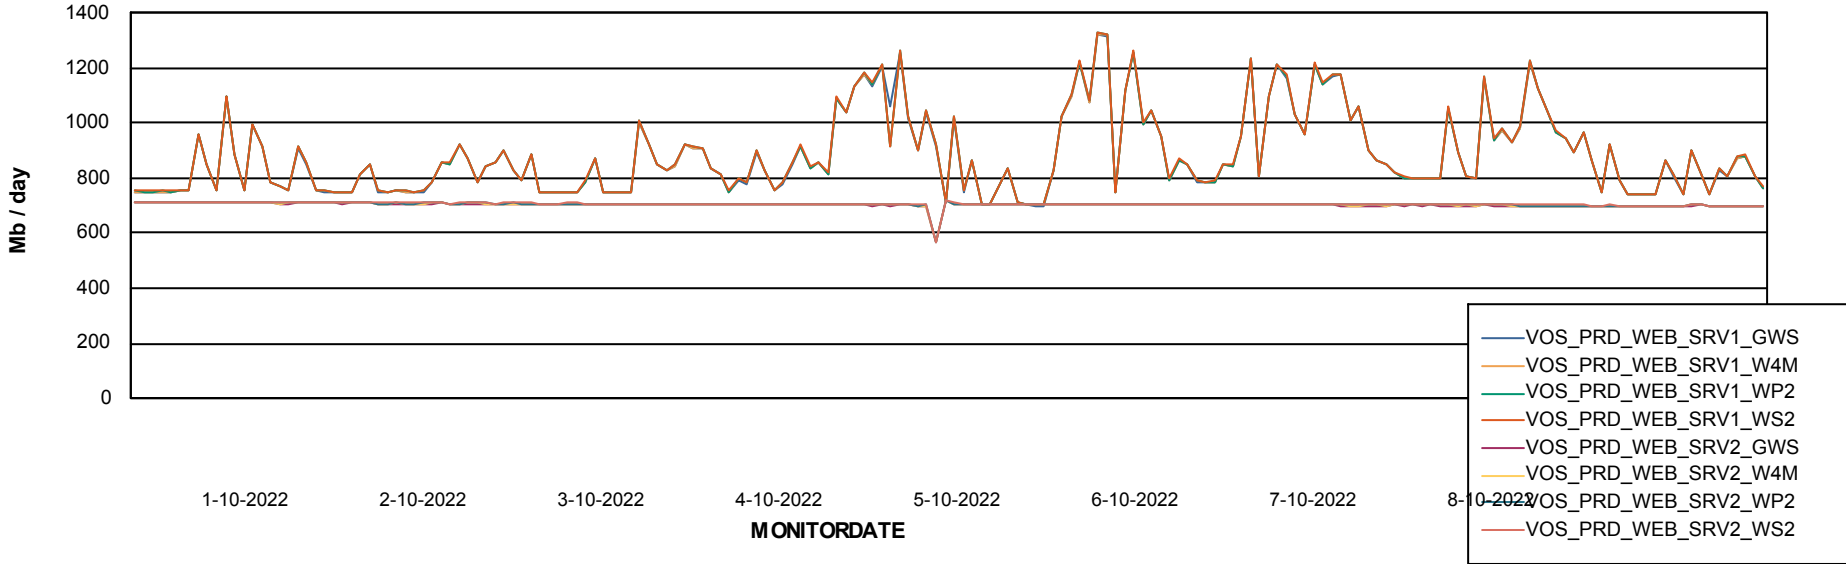

ABSSolute Web Component Services

Avg memory used per ABS Web component