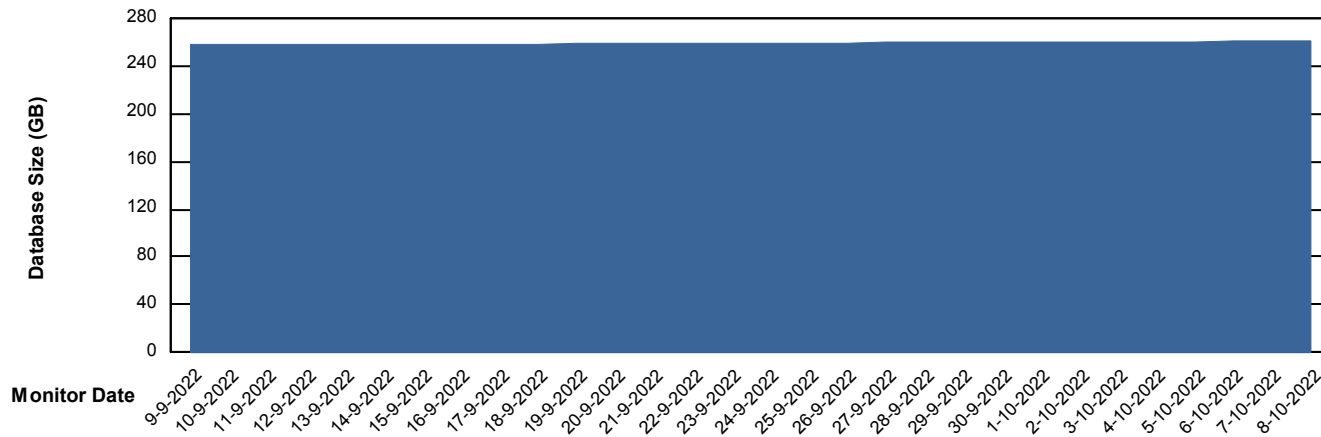

DATABASE SIZE VOSDB_Production

Database growth over last month