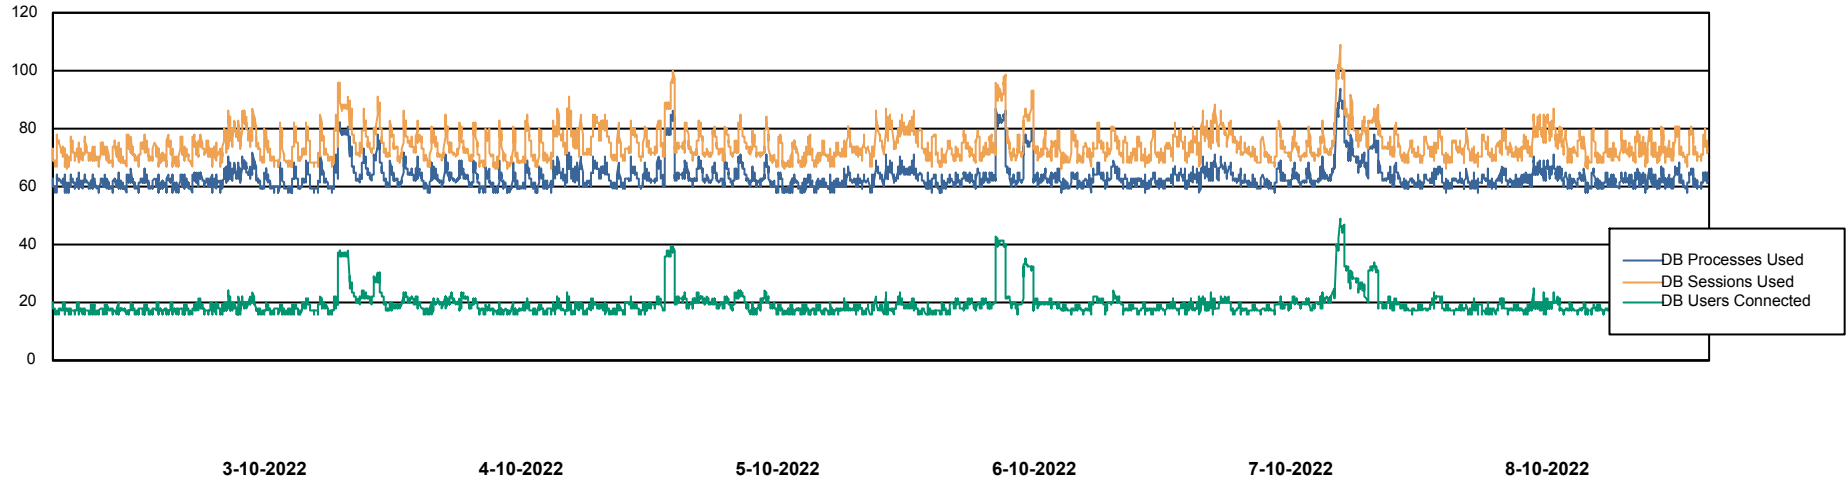

Database Performance VOSDB_BI