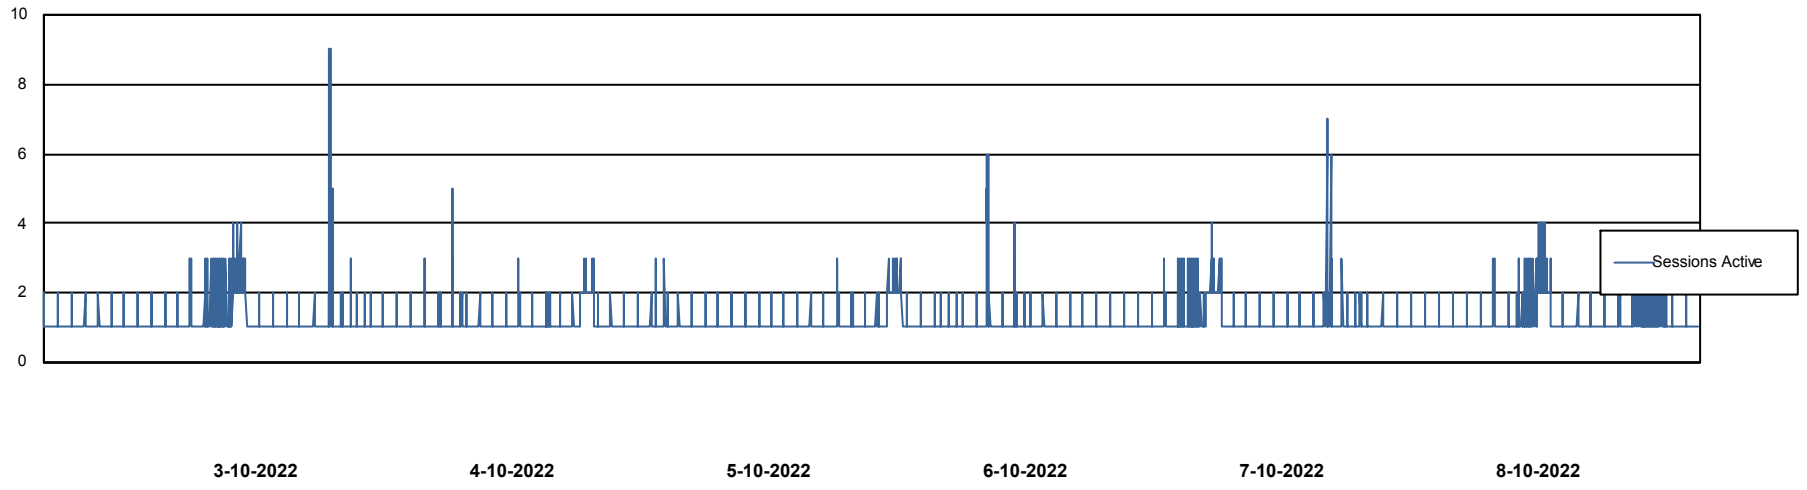

Weekly SLA Customer Report

Customer VOS_Production
Database ID 143

Harddisk Usage VOS_PRD_ABSWEB2-2022

	Free disk space on / (%)	Total disk space on / (Gb)	Used disk space on / (Gb)
8-10-2022	72	45	13
7-10-2022	72	45	13
6-10-2022	72	45	13
5-10-2022	72	45	13
4-10-2022	72	45	13
3-10-2022	72	45	13
2-10-2022	72	45	13

Weekly SLA Customer Report

Customer VOS_Production
Database ID 143

Database Performance VOSDB_BI

Weekly SLA Customer Report

Customer VOS_Production
Database ID 143

Database Performance VOSDB_Production

Weekly SLA Customer Report