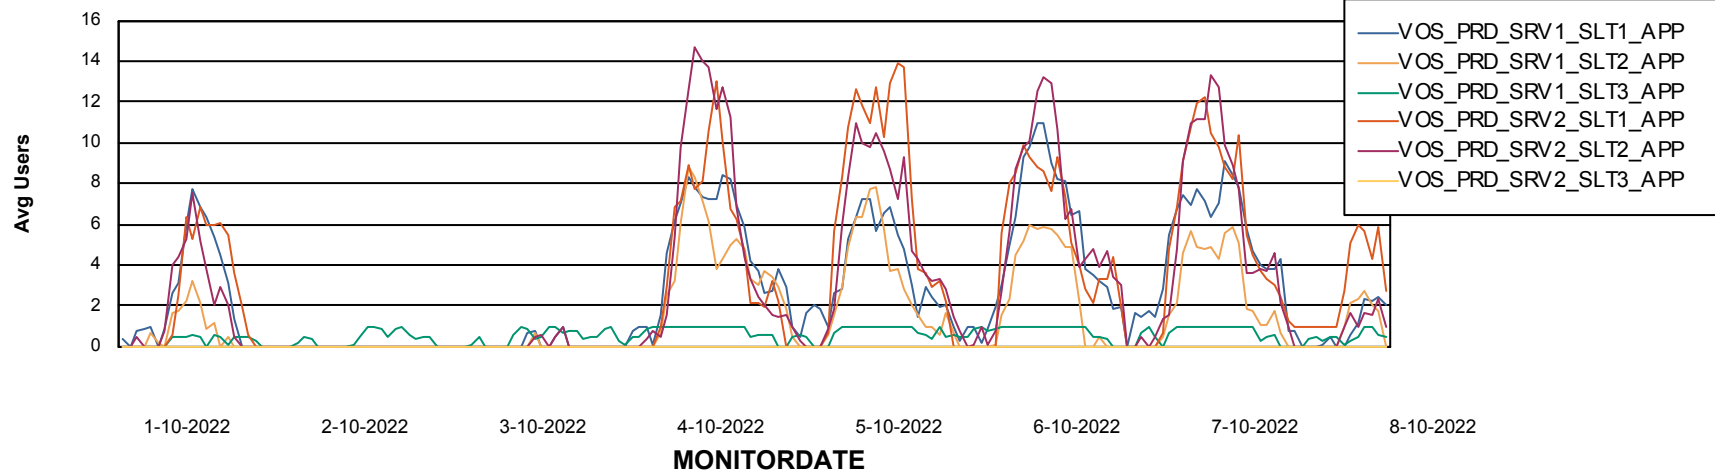

Avg users per day per ABS server