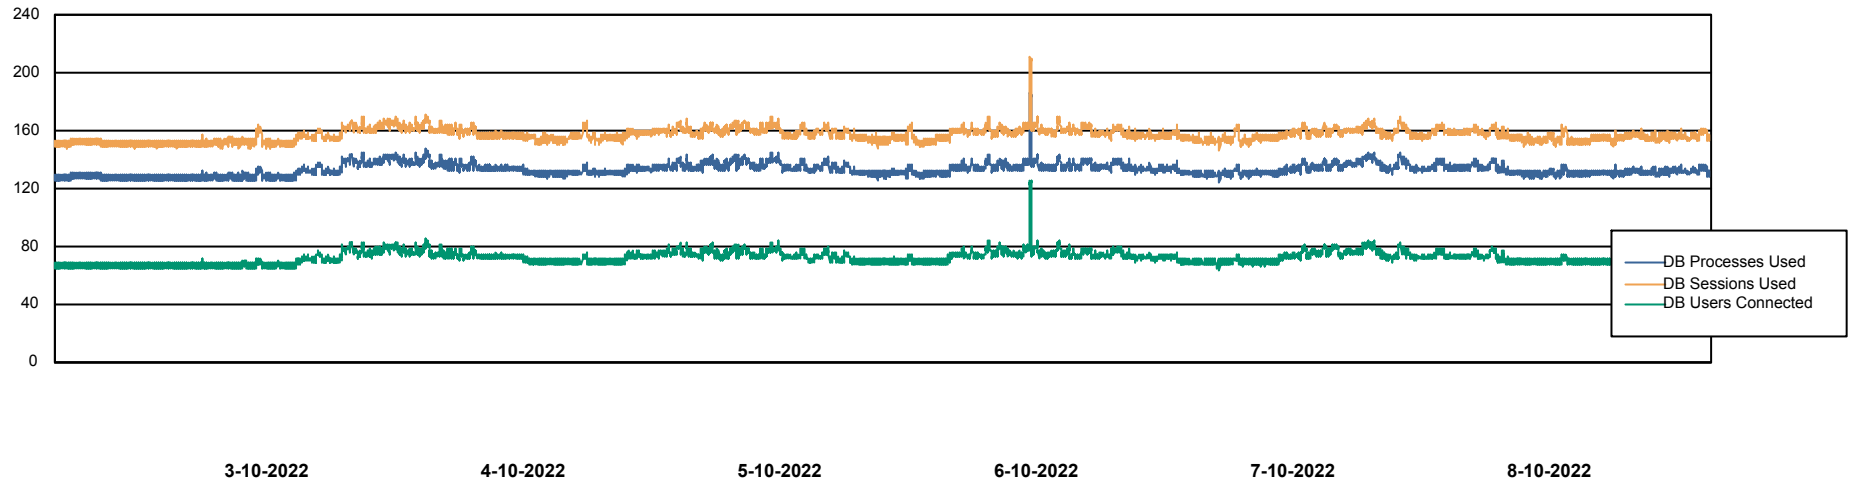

Weekly SLA Customer Report

Customer VOS_Production
Database ID 143

Database Performance VOSDB_BI

Weekly SLA Customer Report

Customer VOS_Production
Database ID 143

Database Performance VOSDB_Production

Weekly SLA Customer Report