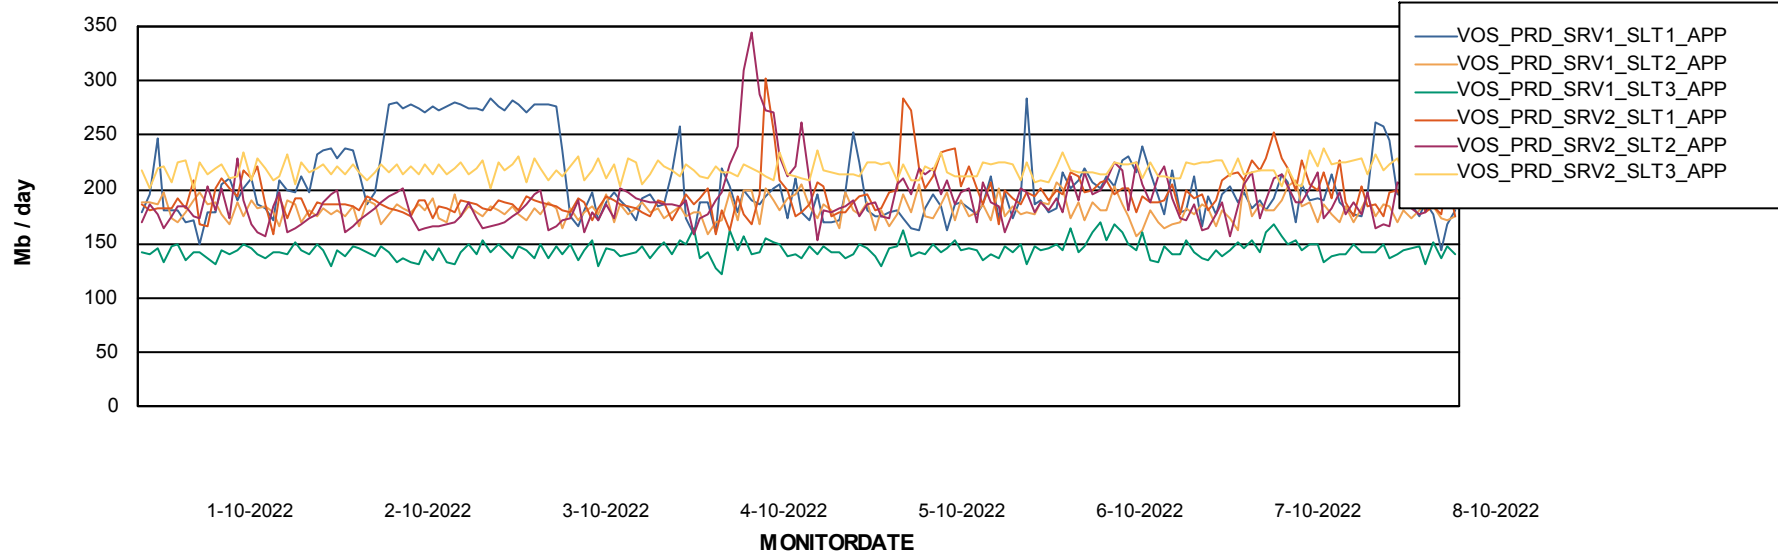

Standby Database Health VOS_Production

Recovery lag for last 7 days

Weekly SLA Customer Report

Customer VOS_Production
Database ID 143

ABSSolute Application Server Services

Avg memory used per ABS Server Service