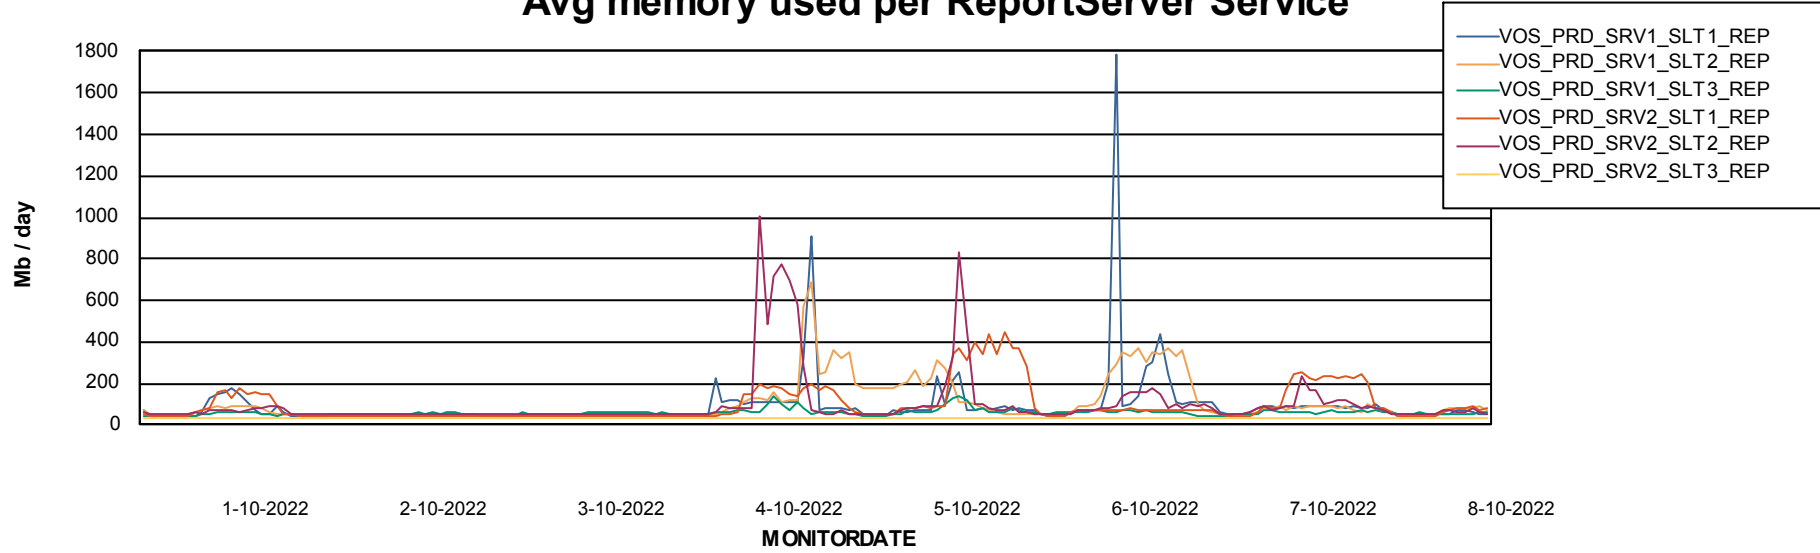

Avg users per day per ABS server

Weekly SLA Customer Report

Customer VOS_Production
Database ID 143

ABSSolute Application ReportServer Services

Avg memory used per ReportServer Service

Weekly SLA Customer Report