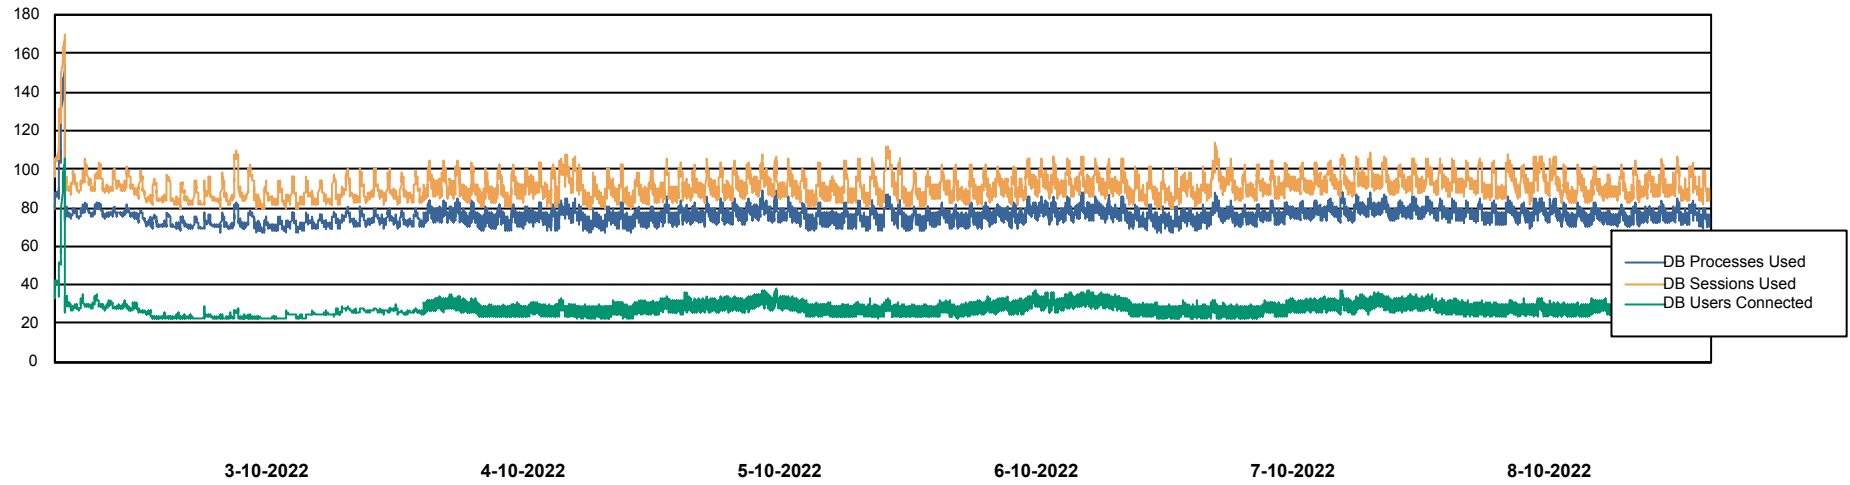

Weekly SLA Customer Report

Customer VEN_Production
Database ID 35

Harddisk Usage VEN_PRD_VENABS08_BI

	Free disk space on C: (%)	Total disk space on C: (Gb)	Used disk space on C: (Gb)	Free disk space on D: (%)	Total disk space on D: (Gb)	Used disk space on D: (Gb)
8-10-2022	41	102	61	21	601	475
7-10-2022	41	102	60	21	601	474
6-10-2022	41	102	60	21	601	473
5-10-2022	41	102	60	21	601	473
4-10-2022	41	102	60	21	601	473
3-10-2022	41	102	60	21	601	473
2-10-2022	41	102	60	21	601	473

Weekly SLA Customer Report

Customer VEN_Production
Database ID 35

Database Performance VENDB_Production

Weekly SLA Customer Report

Customer VEN_Production
Database ID 35

Database Performance VENDB_Standby

DB Processes Max 300