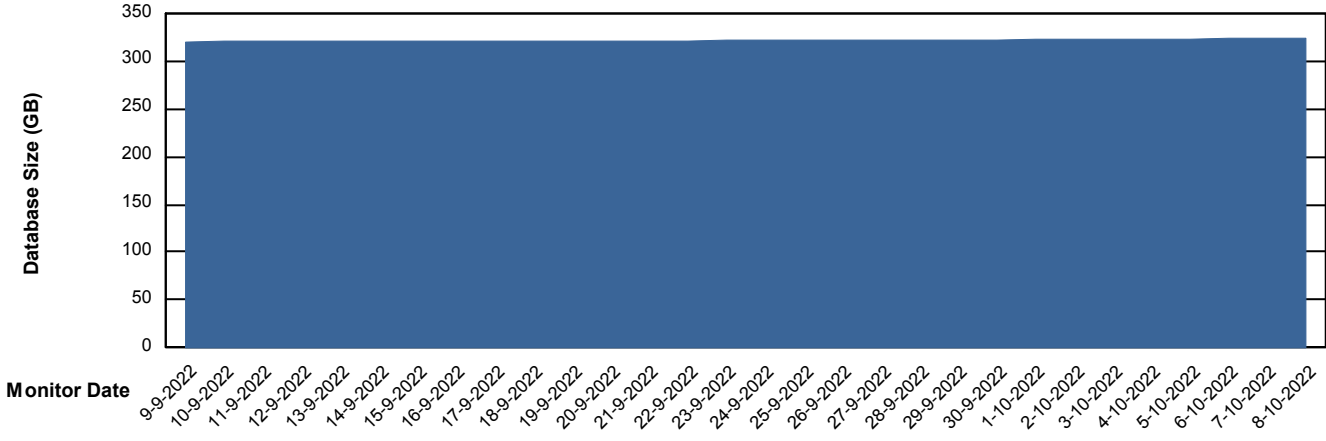

Weekly SLA Customer Report

Customer VEN_Production
Database ID 35

Database Performance VENDB_Production

Weekly SLA Customer Report

Customer VEN_Production
Database ID 35

Database Performance VENDB_Standby

DB Processes Max 300

Weekly SLA Customer Report

Customer VEN_Production
 Database ID 35

DATABASE SIZE VENDB_Production

Database growth over last month

Database Tablespace VENDB_Production

Date	Tablespace Name	Filesize (Gb)	Usedsize (Gb)	Percentage free
8-10-2022	ABSDATA	200	164	18
	INDX	184	150	18
7-10-2022	ABSDATA	200	164	18
	INDX	184	150	18
6-10-2022	ABSDATA	200	164	18
	INDX	184	150	18
5-10-2022	ABSDATA	200	164	18
	INDX	184	150	18
4-10-2022	ABSDATA	200	164	18
	INDX	184	150	18
3-10-2022	ABSDATA	200	164	18
	INDX	184	150	18
2-10-2022	ABSDATA	200	164	18
	INDX	184	150	18