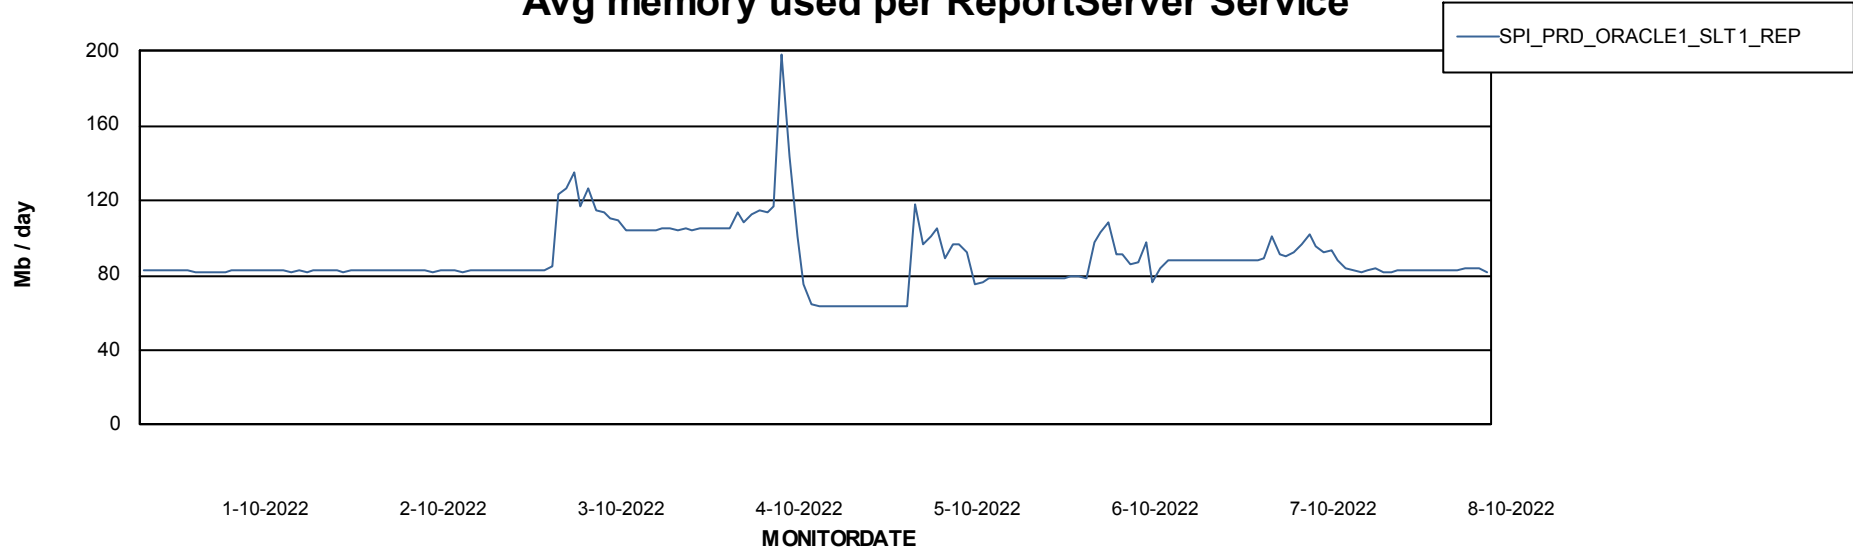

ABSSolute Application ReportServer Services

Avg memory used per ReportServer Service