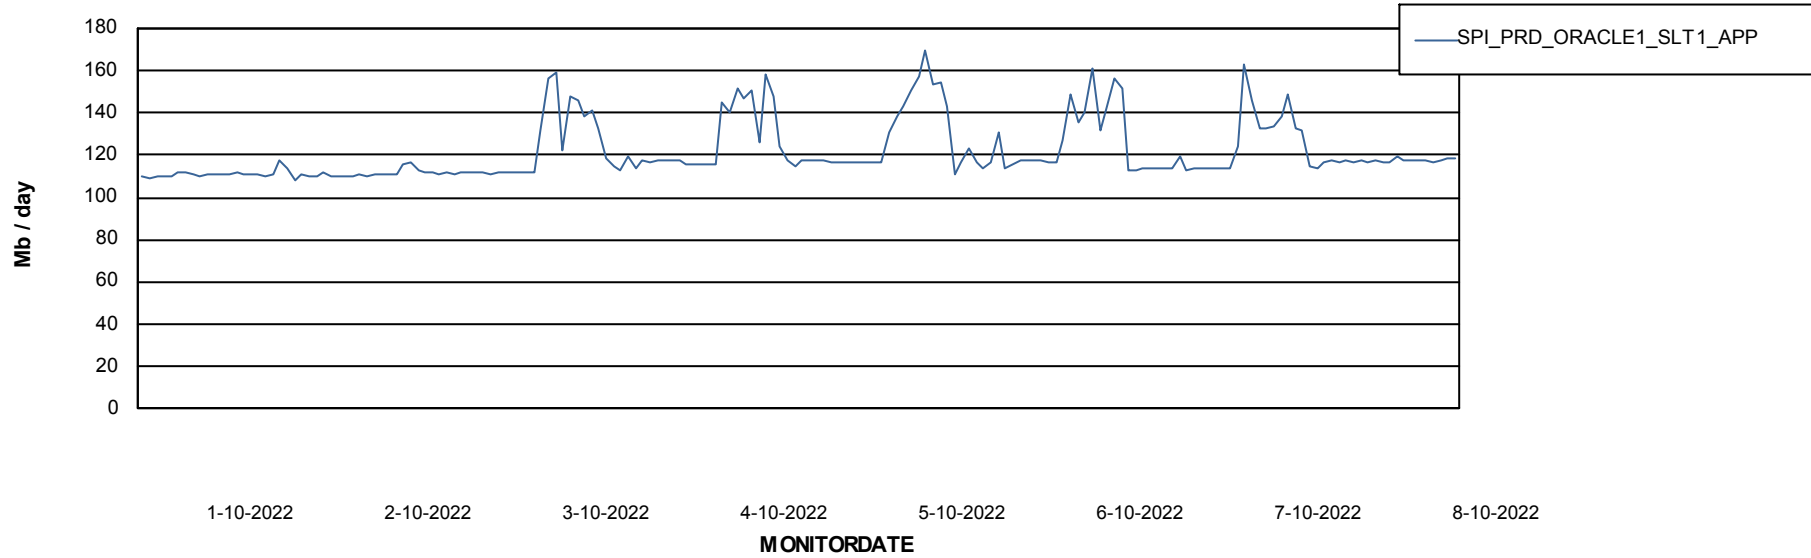

Weekly SLA Customer Report

Customer SPI_Production
Database ID 49

Database Performance SPIDB_Production

DB Processes Max 500

Weekly SLA Customer Report

Customer SPI_Production
Database ID 49

Database Performance SPIDB_Standby

DB Processes Max 500

Weekly SLA Customer Report

Customer SPI_Production
 Database ID 49

DATABASE SIZE SPIDB_Production

Database growth over last month

Database Tablespace SPIDB_Production

Date	Tablespace Name	Filesize (Gb)	Usedsize (Gb)	Percentage free
8-10-2022	ABSDATA	5	3	50
	INDX	8	4	48
7-10-2022	ABSDATA	5	3	50
	INDX	8	4	48
6-10-2022	ABSDATA	5	3	50
	INDX	8	4	48
5-10-2022	ABSDATA	5	3	50
	INDX	8	4	48
4-10-2022	ABSDATA	5	3	50
	INDX	8	4	48
3-10-2022	ABSDATA	5	3	50
	INDX	8	4	48
2-10-2022	ABSDATA	5	3	50
	INDX	8	4	48

Weekly SLA Customer Report

Customer SPI_Production
Database ID 49

ABSSolute Application Server Services

Avg memory used per ABS Server Service

Avg users per day per ABS server

Weekly SLA Customer Report

Customer SPI_Production
Database ID 49