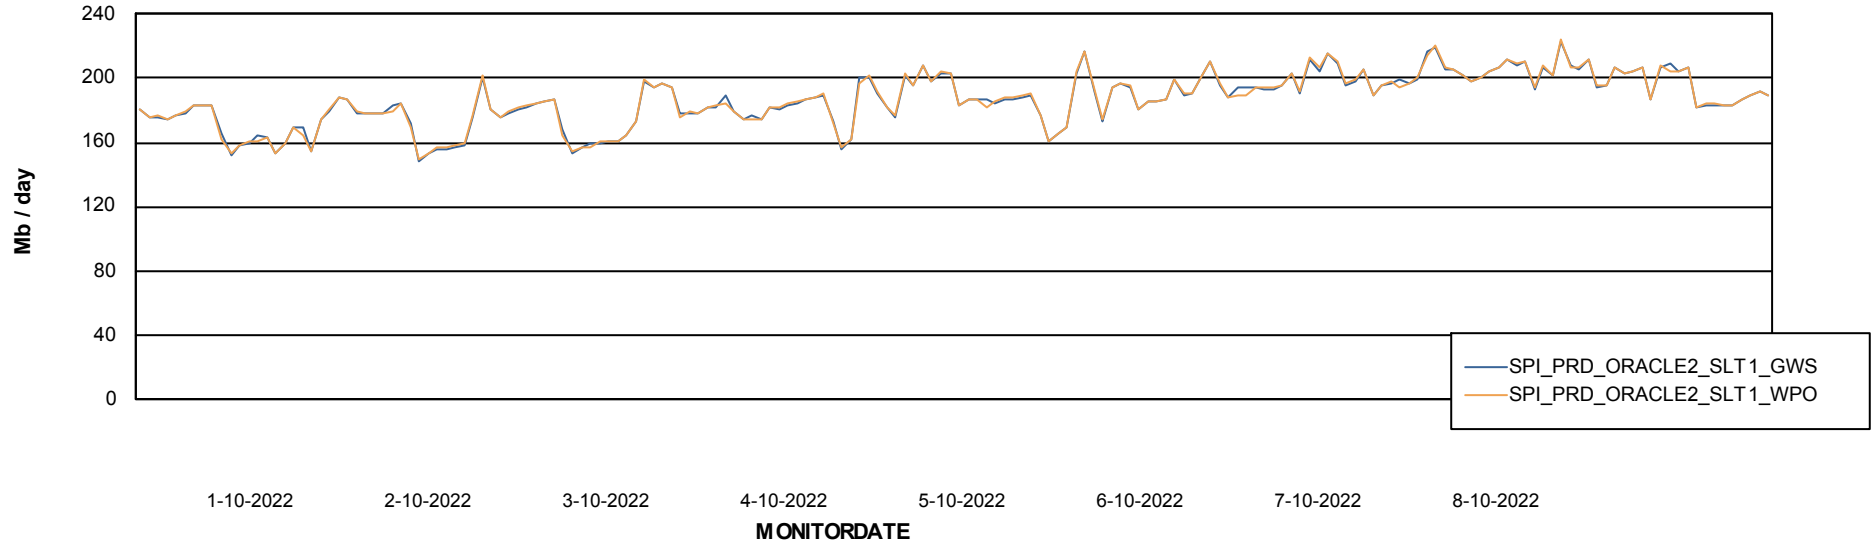

ABSSolute Application ReportServer Services

Avg memory used per ReportServer Service

Weekly SLA Customer Report

Customer SPI_Production
Database ID 49

ABSSolute Web Component Services

Avg memory used per ABS Web component