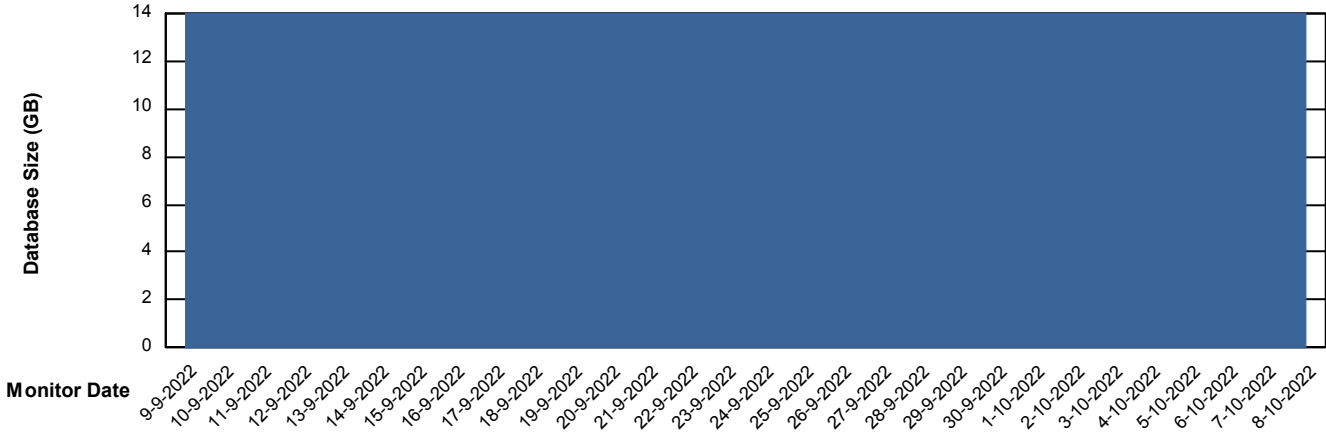

DB Processes Max 500

Weekly SLA Customer Report

Customer SPI_Production
 Database ID 49

DATABASE SIZE SPIDB_Production

Database growth over last month

Database Tablespace SPIDB_Production

Date	Tablespace Name	Filesize (Gb)	Usedsize (Gb)	Percentage free
8-10-2022	ABSDATA	5	3	50
	INDX	8	4	48
7-10-2022	ABSDATA	5	3	50
	INDX	8	4	48
6-10-2022	ABSDATA	5	3	50
	INDX	8	4	48
5-10-2022	ABSDATA	5	3	50
	INDX	8	4	48
4-10-2022	ABSDATA	5	3	50
	INDX	8	4	48
3-10-2022	ABSDATA	5	3	50
	INDX	8	4	48
2-10-2022	ABSDATA	5	3	50
	INDX	8	4	48