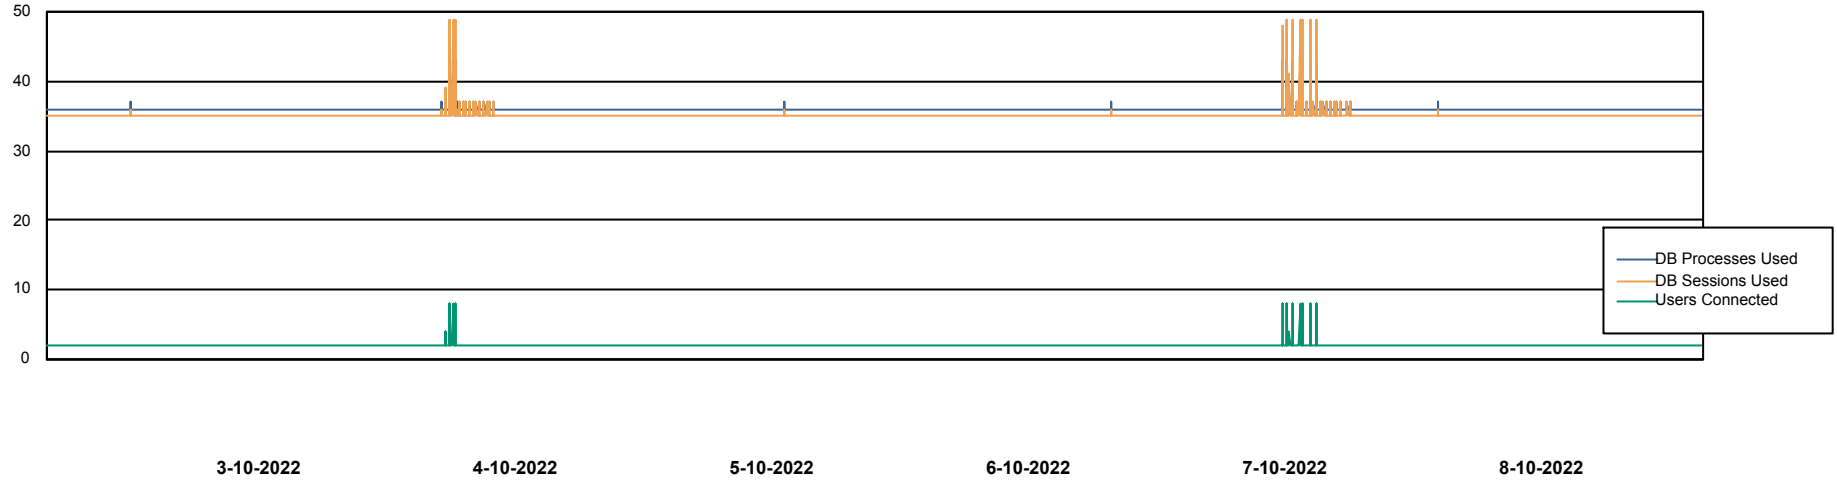

Database Performance RSS_DB_Standby (2020)

DB Processes Max 300
DB Sessions Max 472