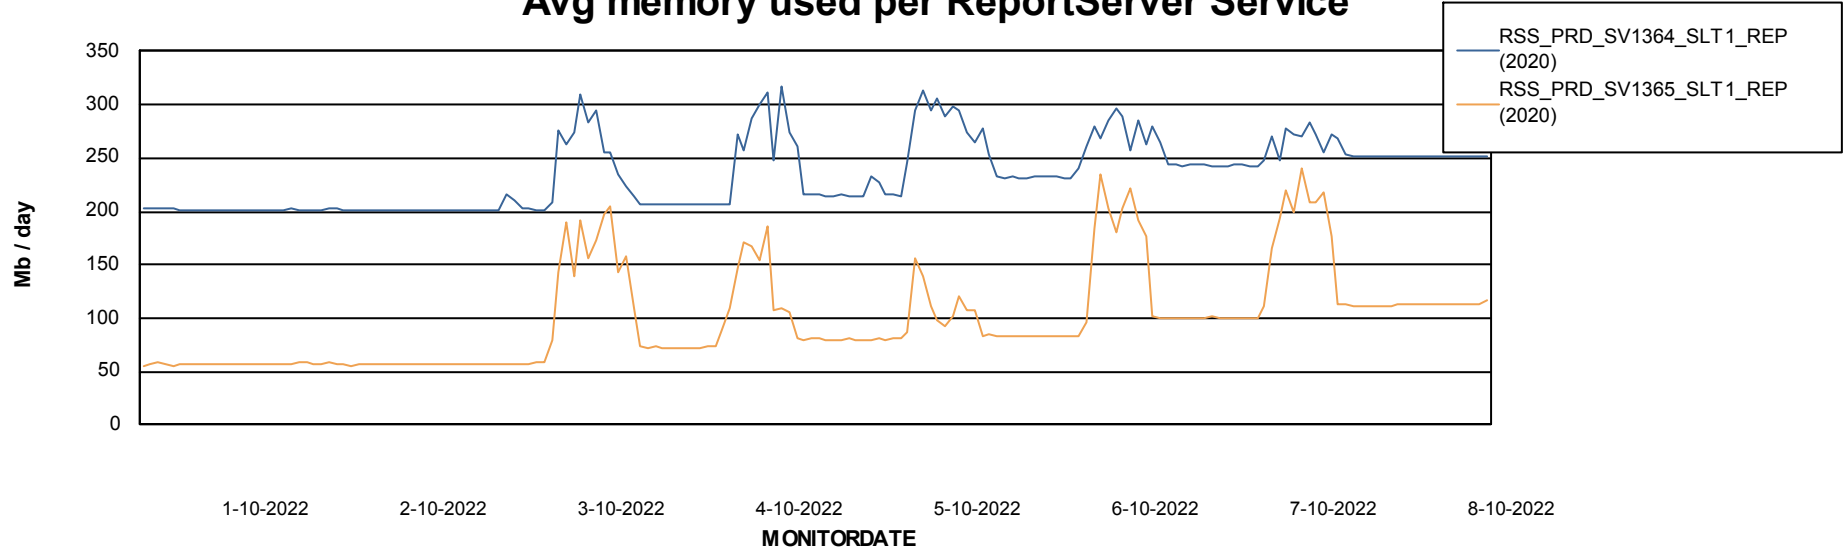

ABSSolute Application ReportServer Services

Avg memory used per ReportServer Service