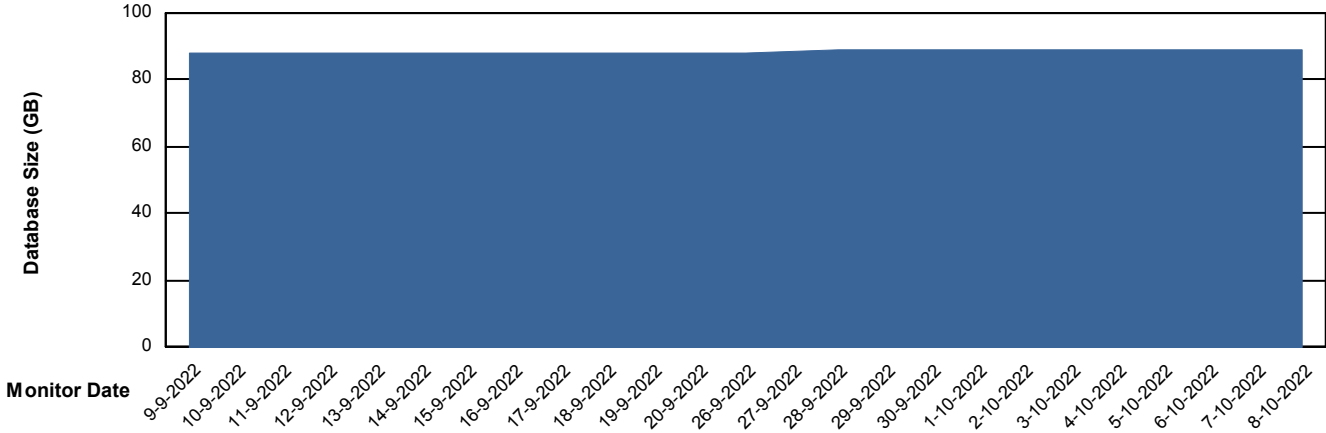

DATABASE SIZE RSS_DB_Primary (2020)

Database growth over last month

Database Tablespace RSS_DB_Primary (2020)

Date	Tablespace Name	Filesize (Gb)	Usedsize (Gb)	Percentage free
8-10-2022	ABSDATA	49	40	18
	INDX	58	47	19
7-10-2022	ABSDATA	49	40	18
	INDX	58	47	19
6-10-2022	ABSDATA	49	40	18
	INDX	58	47	19
5-10-2022	ABSDATA	49	40	18
	INDX	58	47	19
4-10-2022	ABSDATA	47	39	17
	INDX	58	47	19
3-10-2022	ABSDATA	47	39	17
	INDX	58	47	19
2-10-2022	ABSDATA	47	39	17
	INDX	58	47	19