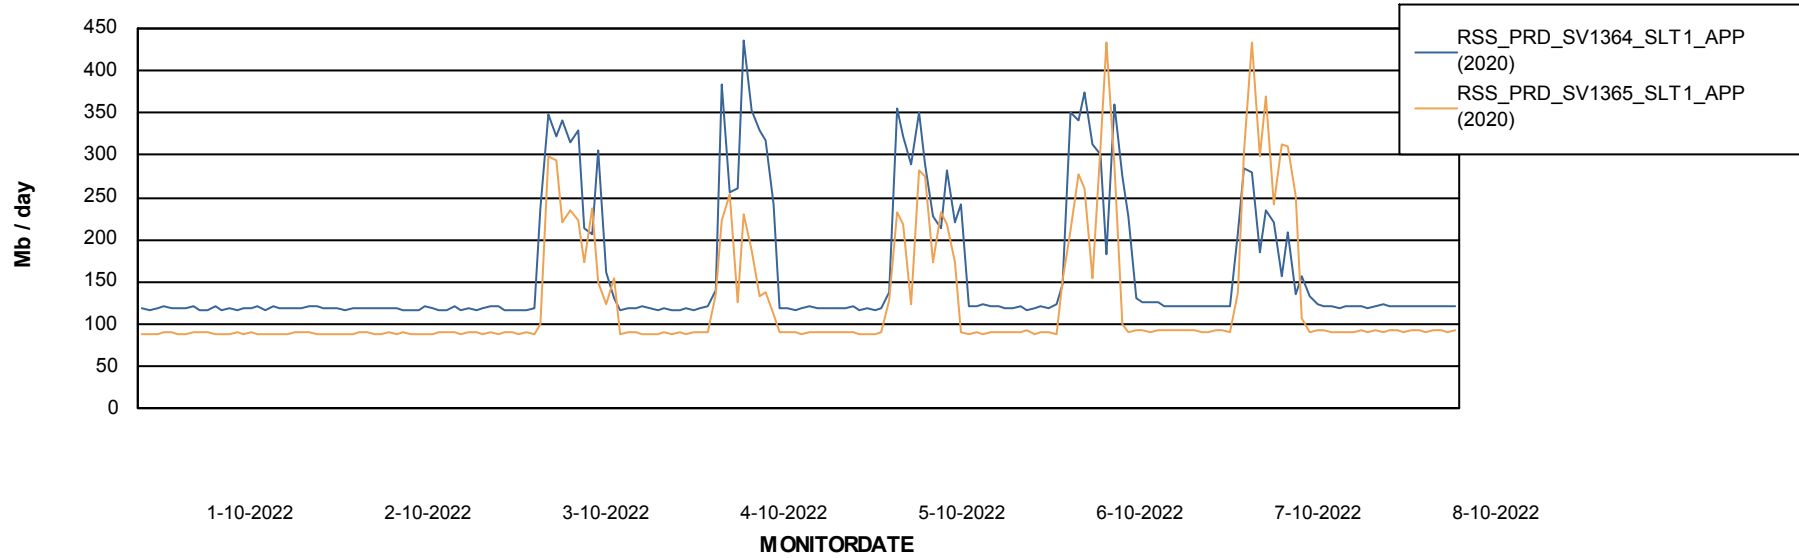

ABSSolute Application Server Services

Avg memory used per ABS Server Service