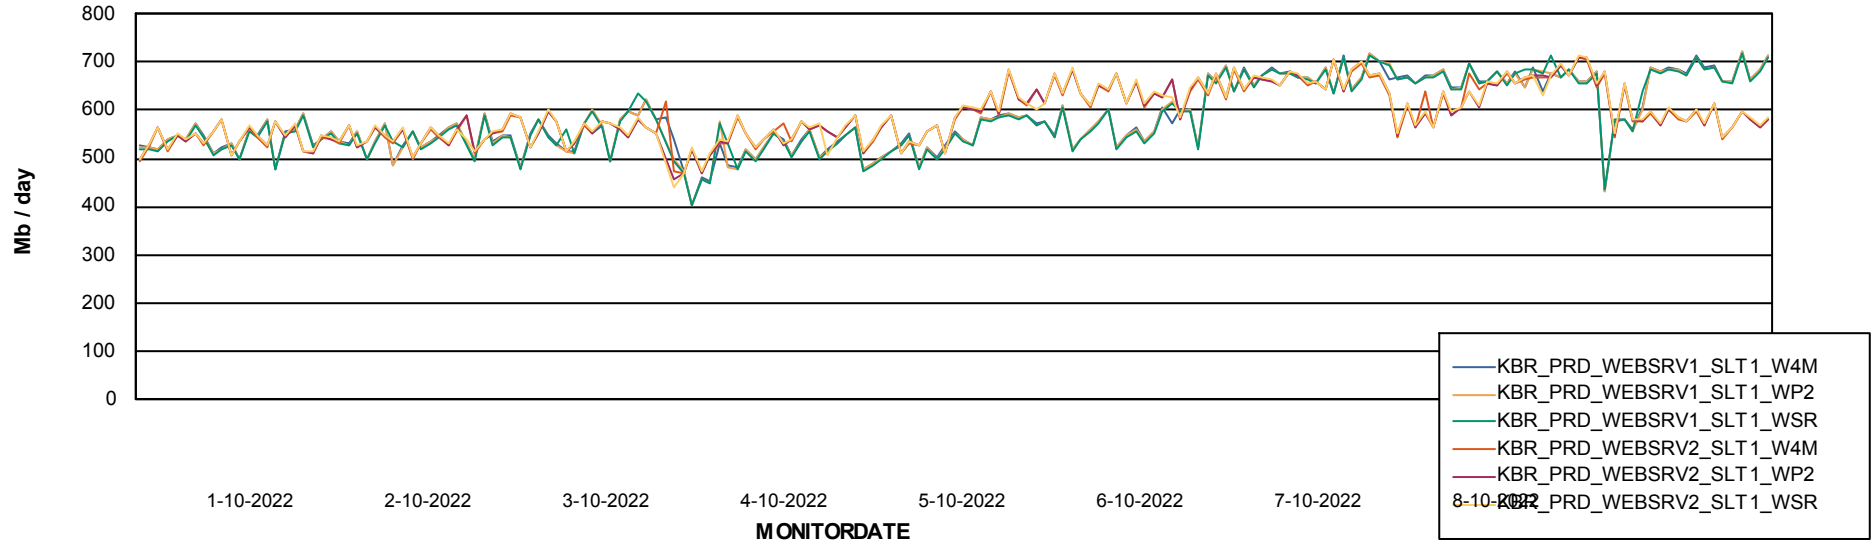

ABSSolute Web Component Services

Avg memory used per ABS Web component