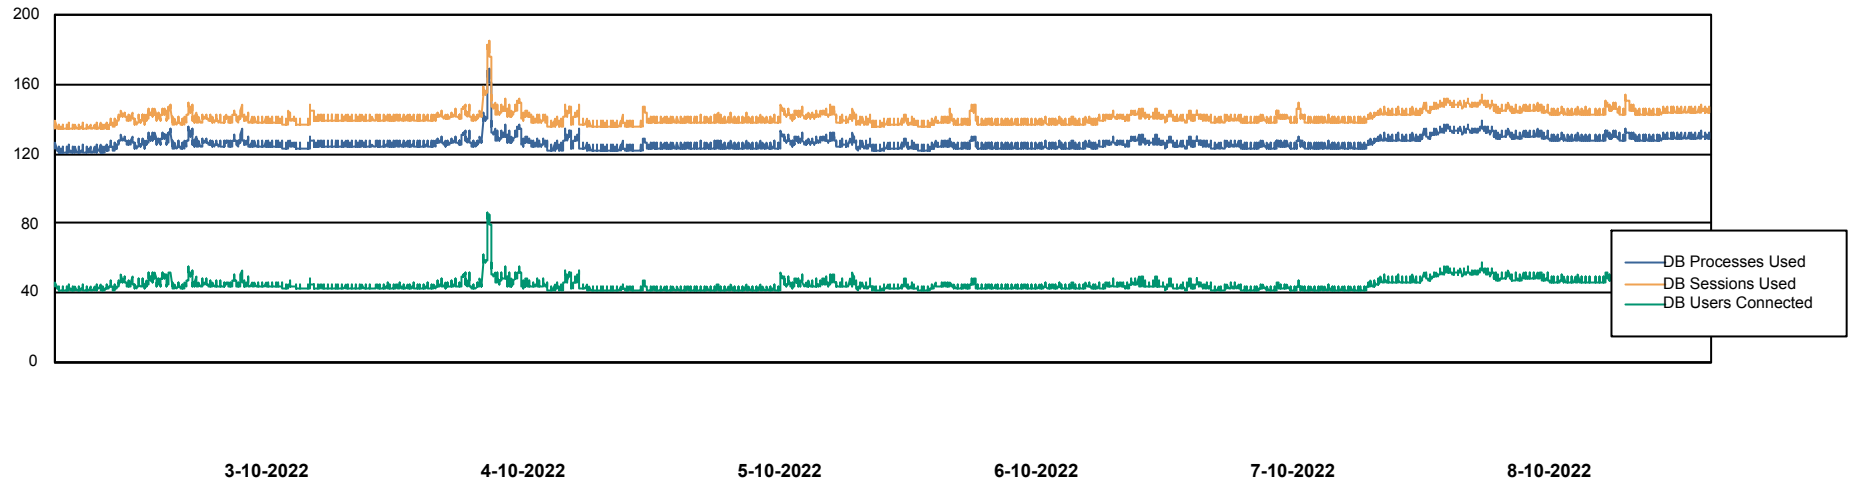

Weekly SLA Customer Report

Customer KBR_Production
Database ID 117

Database Performance BI-DBSRV_DB

Weekly SLA Customer Report

Customer KBR_Production
Database ID 117

Database Performance KBR_PRD_DB-SRV1_DB