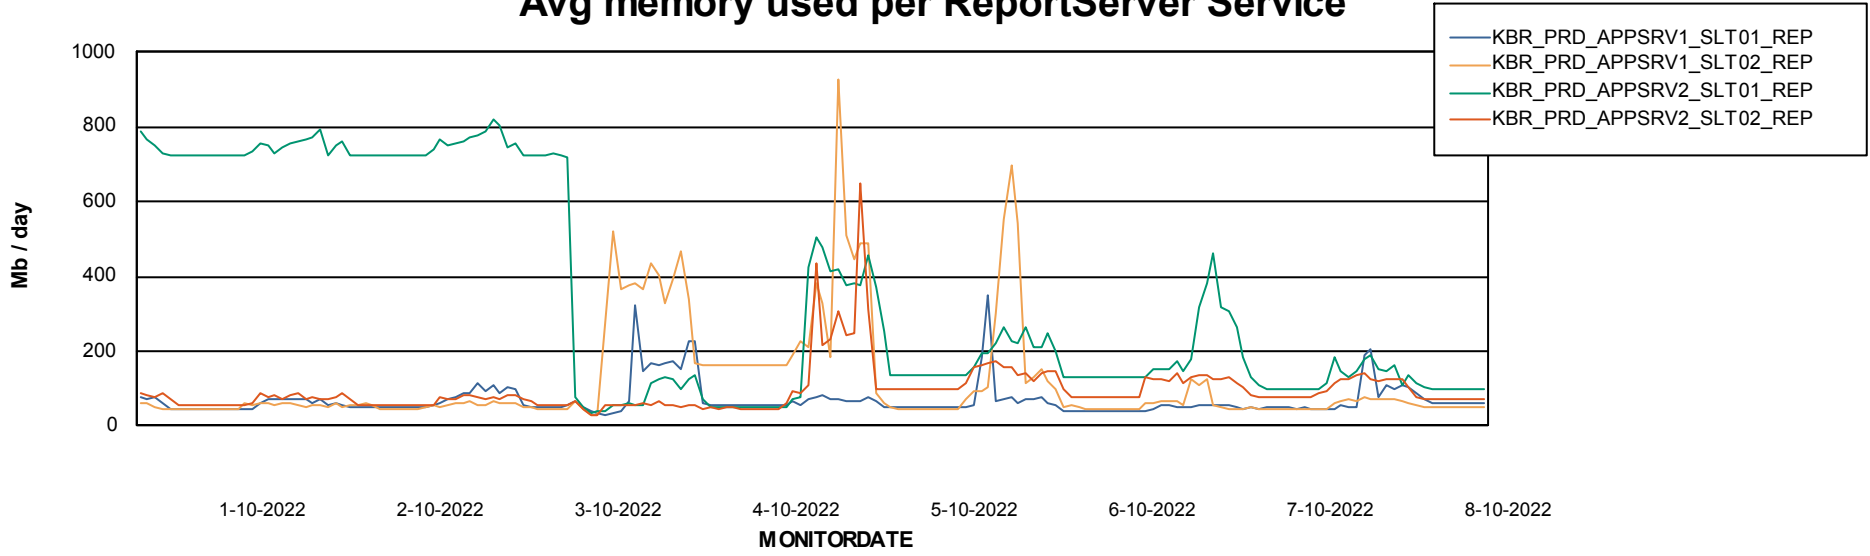

ABSSolute Application Server Services

Avg memory used per ReportServer Service