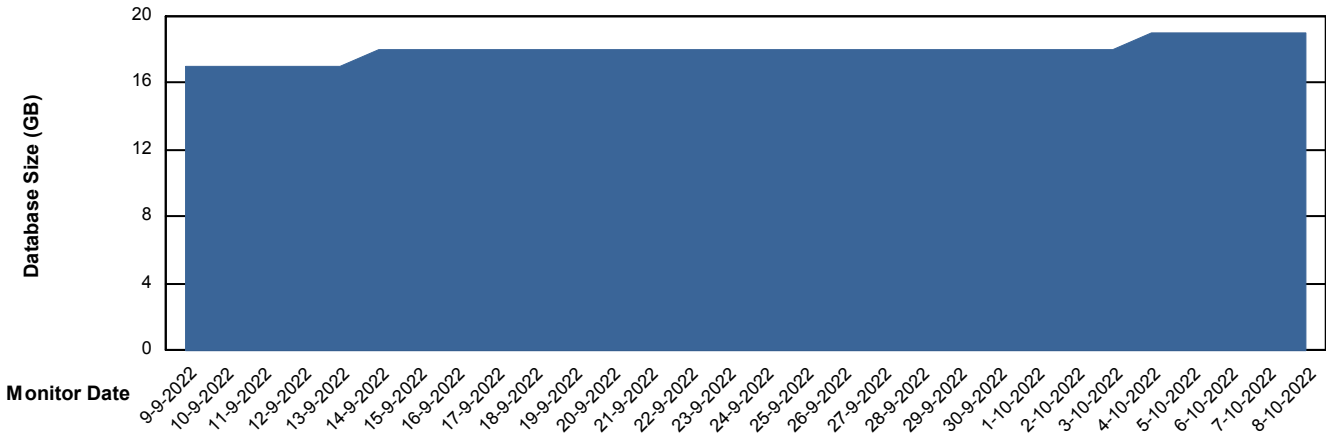

Weekly SLA Customer Report

Customer KBR_Production
Database ID 117

DATABASE SIZE BI-DBSRV_DB

Database growth over last month

DATABASE SIZE KBR_PRD_DB-SRV1_DB

Database growth over last month

Weekly SLA Customer Report