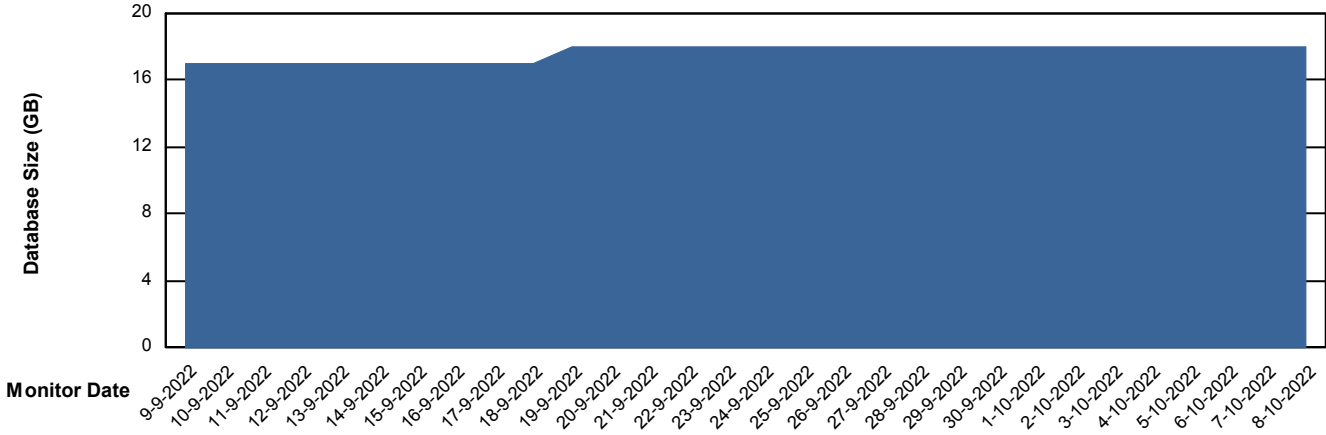

Harddisk Usage KBR_PRD_WEBSRV2

	Free disk space on / (%)	Total disk space on / (Gb)	Used disk space on / (Gb)	Free disk space on /boot (%)	Total disk space on /boot (Gb)	Used disk space on /boot (Gb)
8-10-2022	81	55	11	62	1	0
7-10-2022	81	55	11	62	1	0
6-10-2022	81	55	11	62	1	0
5-10-2022	81	55	10	62	1	0
4-10-2022	81	55	10	62	1	0
3-10-2022	81	55	10	62	1	0
2-10-2022	81	55	10	62	1	0

Weekly SLA Customer Report

Customer KBR_Production
Database ID 117

Database Performance BI-DBSRV_DB

Weekly SLA Customer Report

Customer KBR_Production
Database ID 117

Database Performance KBR_PRD_DB-SRV1_DB

Weekly SLA Customer Report

Customer KBR_Production
Database ID 117

DATABASE SIZE BI-DBSRV_DB

Database growth over last month

DATABASE SIZE KBR_PRD_DB-SRV1_DB

Database growth over last month

Weekly SLA Customer Report