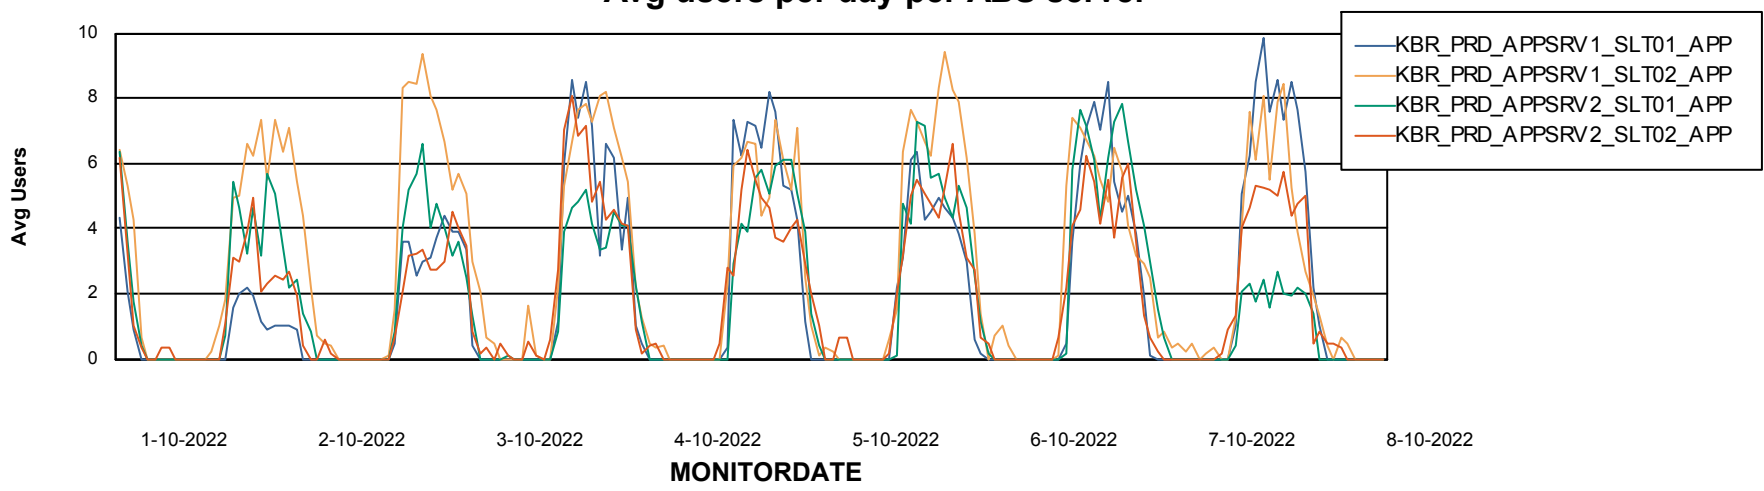

Avg users per day per ABS server