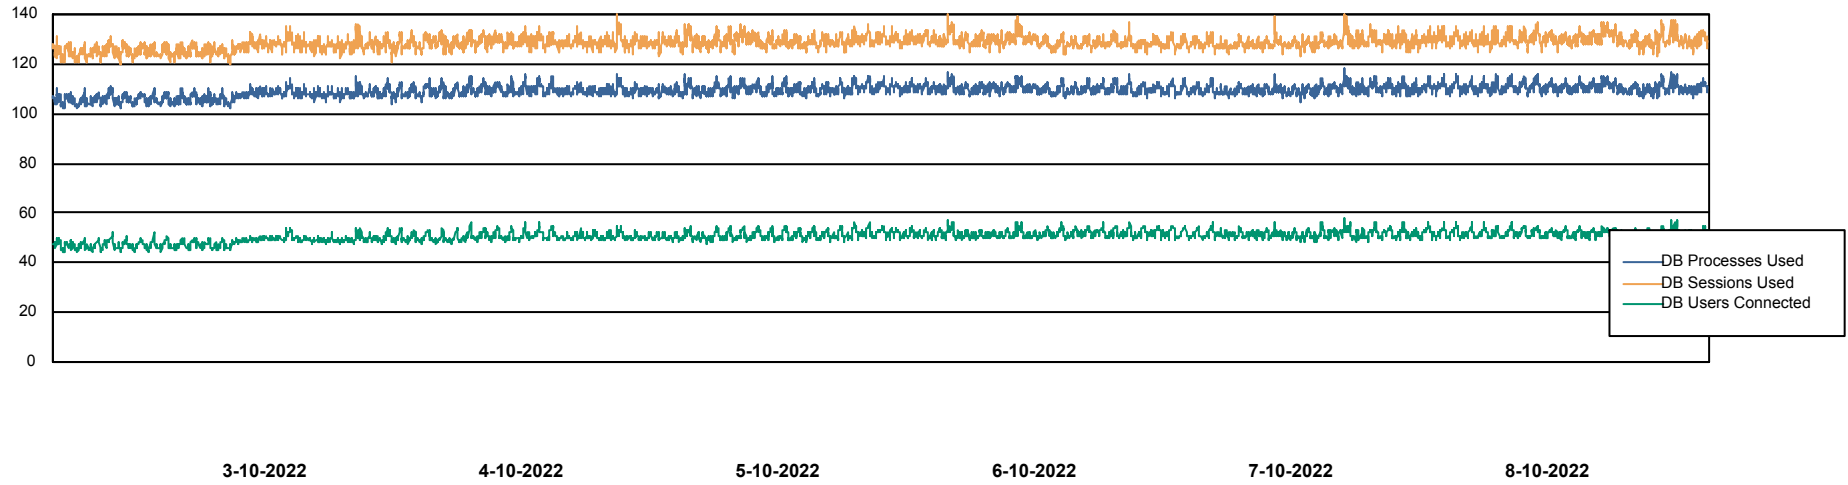

Database Performance BI-DBSRV_DB