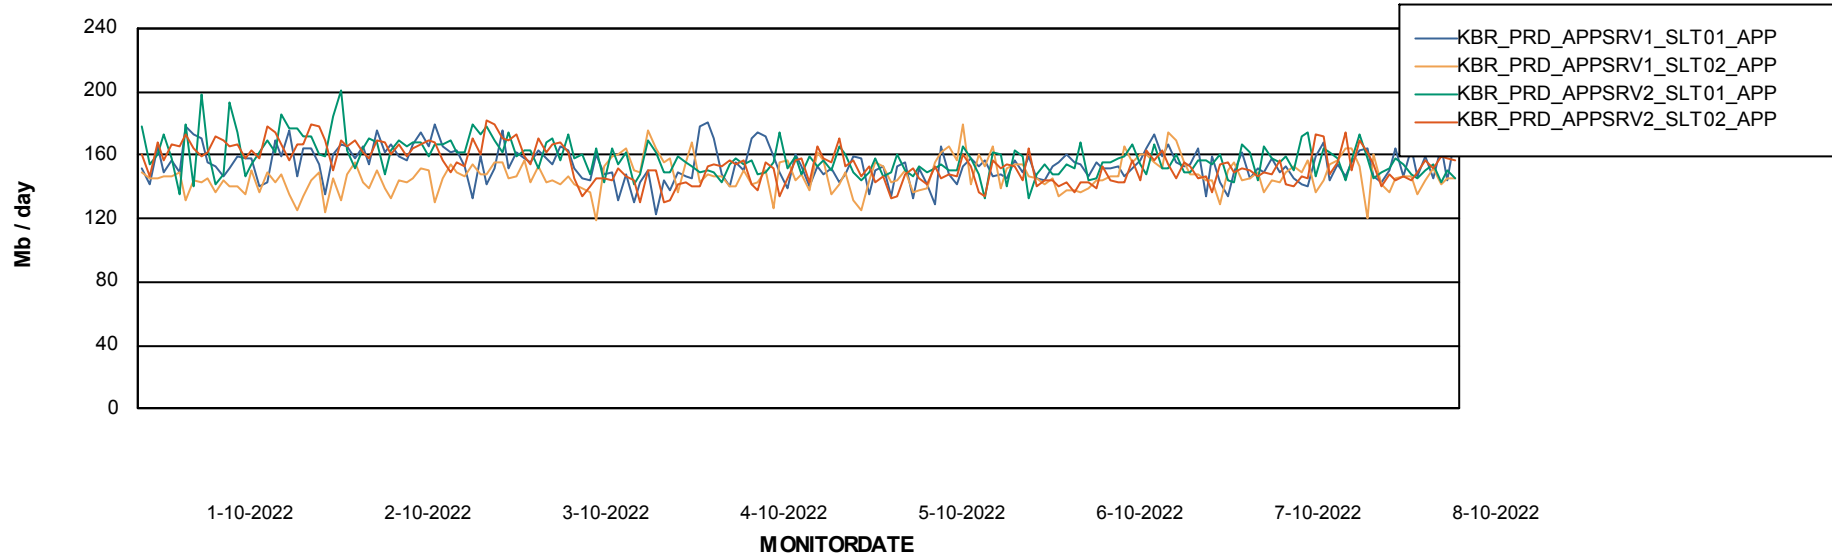

ABSSolute Application Server Services

Avg memory used per ABS Server Service