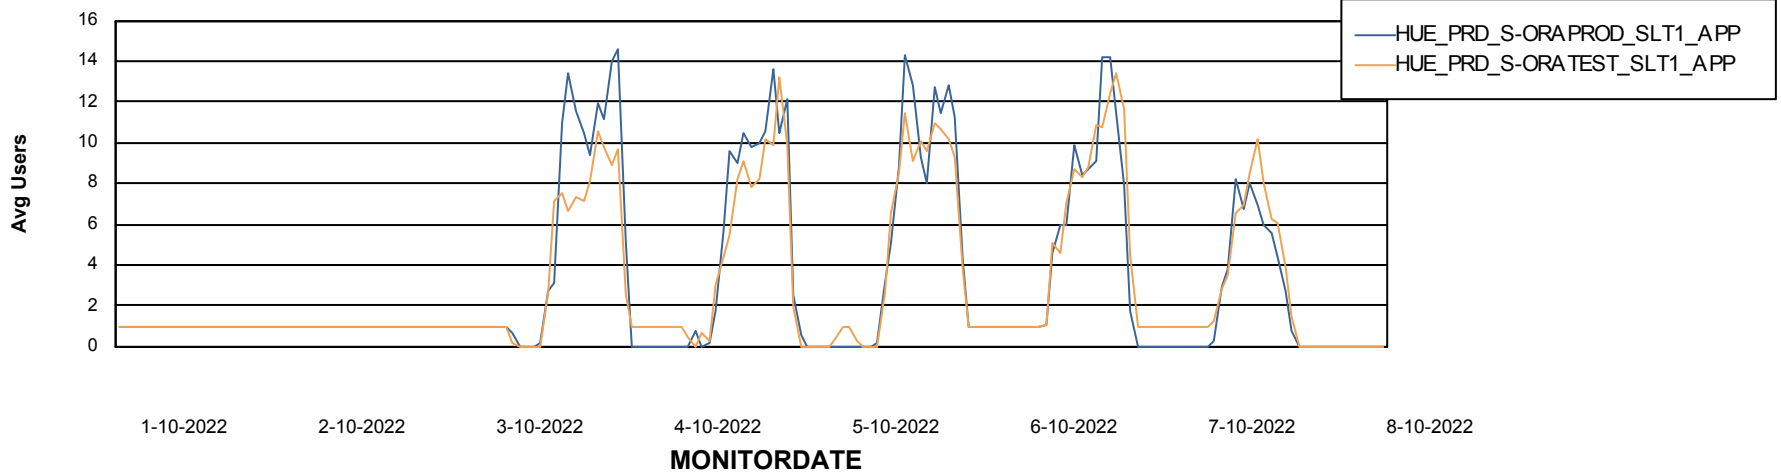

Avg users per day per ABS server