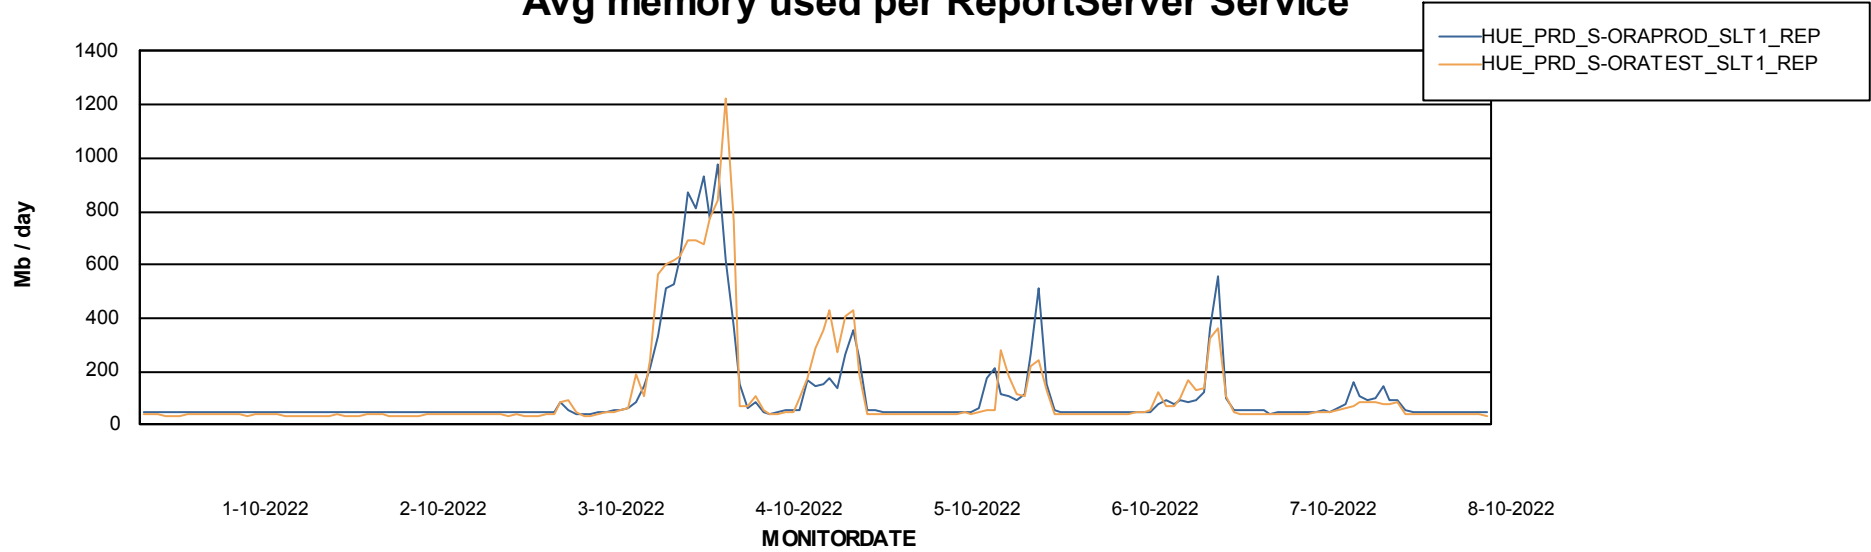

Avg users per day per ABS server

Weekly SLA Customer Report

Customer HUE_Production
Database ID 104

ABSSolute Application ReportServer Services

Avg memory used per ReportServer Service

Weekly SLA Customer Report