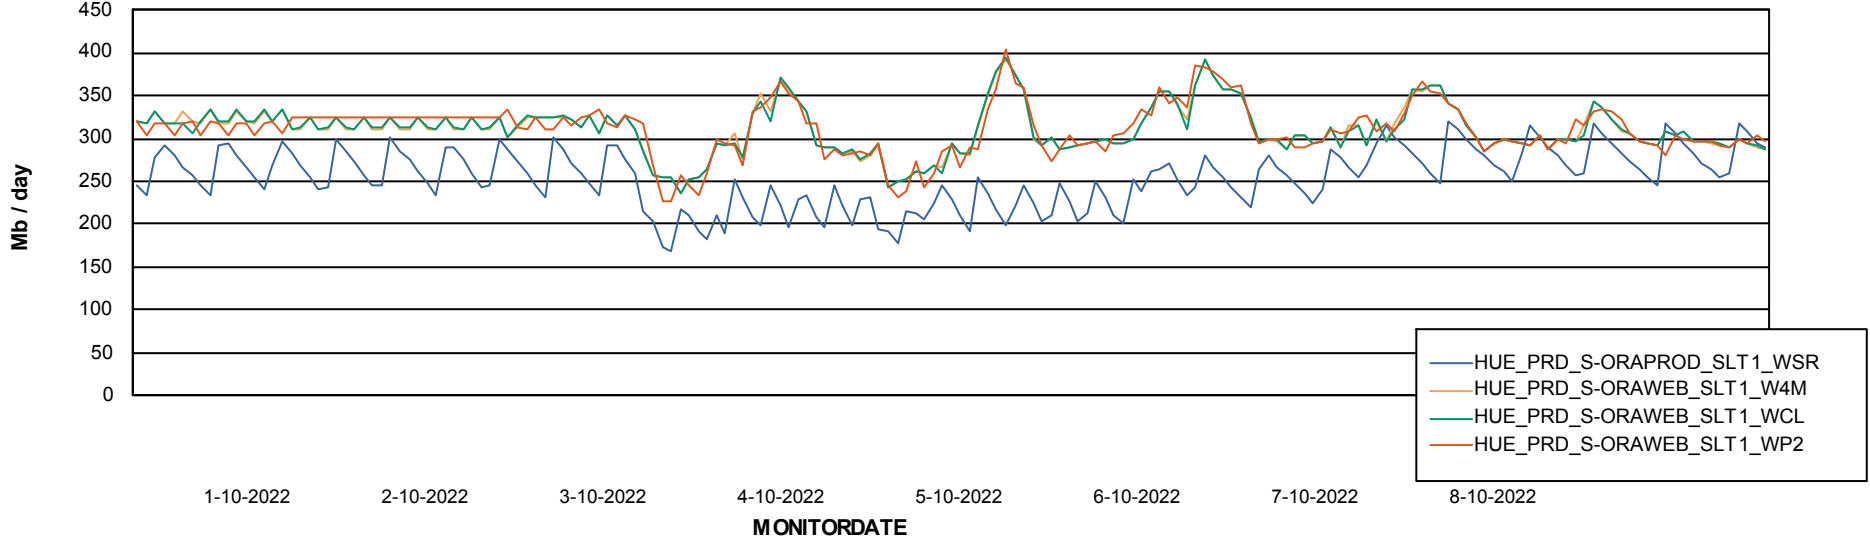

ABSSolute Web Component Services

Avg memory used per ABS Web component