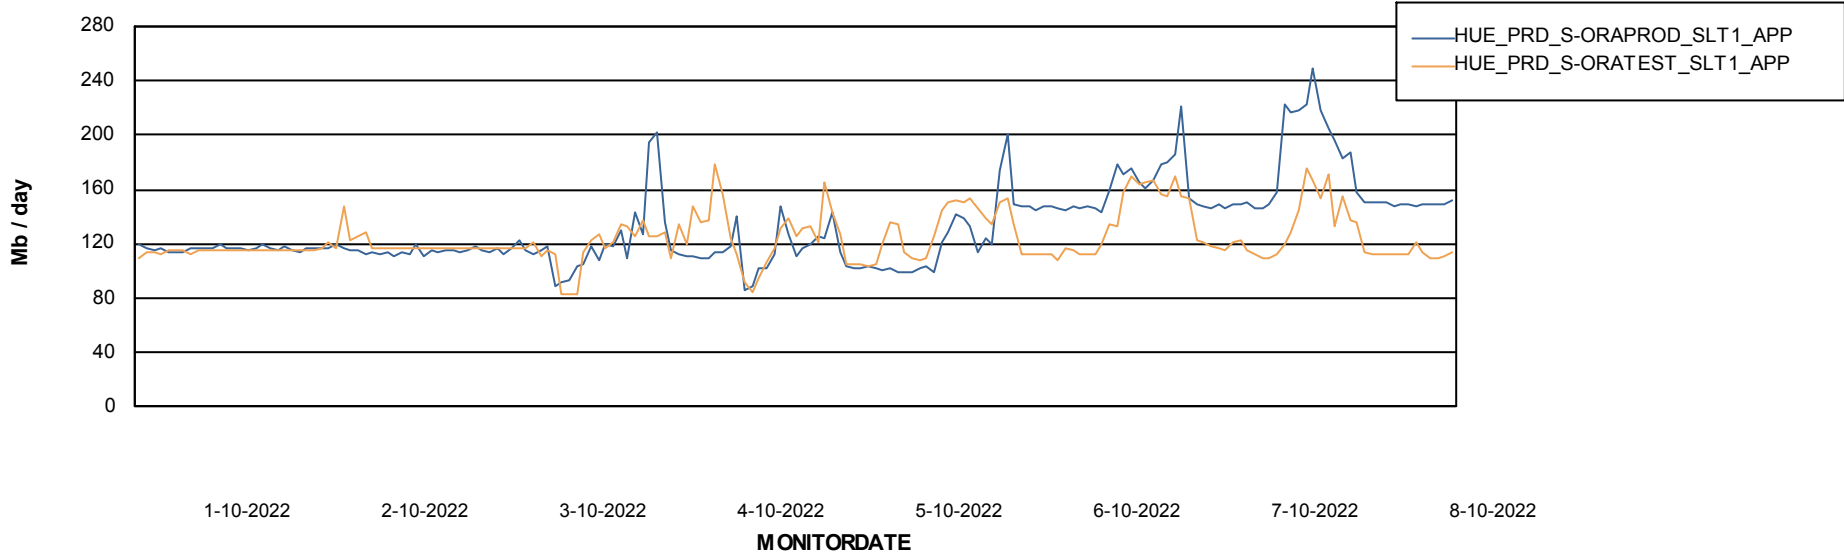

Standby Database Health HUE_Production

Recovery lag for last 7 days

Weekly SLA Customer Report

Customer HUE_Production
Database ID 104

ABSSolute Application Server Services

Avg memory used per ABS Server Service