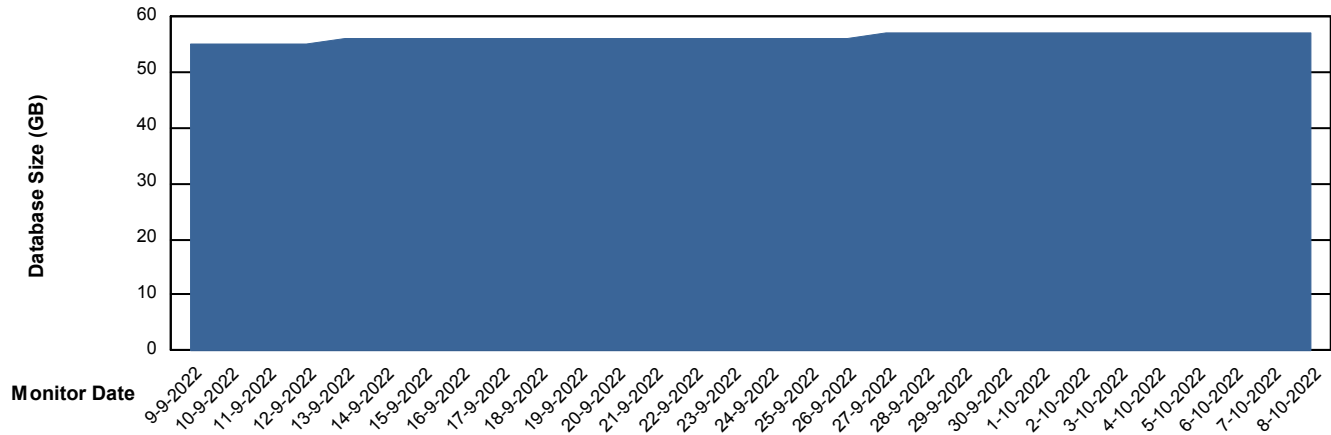

DATABASE SIZE HUE_PRD_S-ORAPROD_DB

Database growth over last month