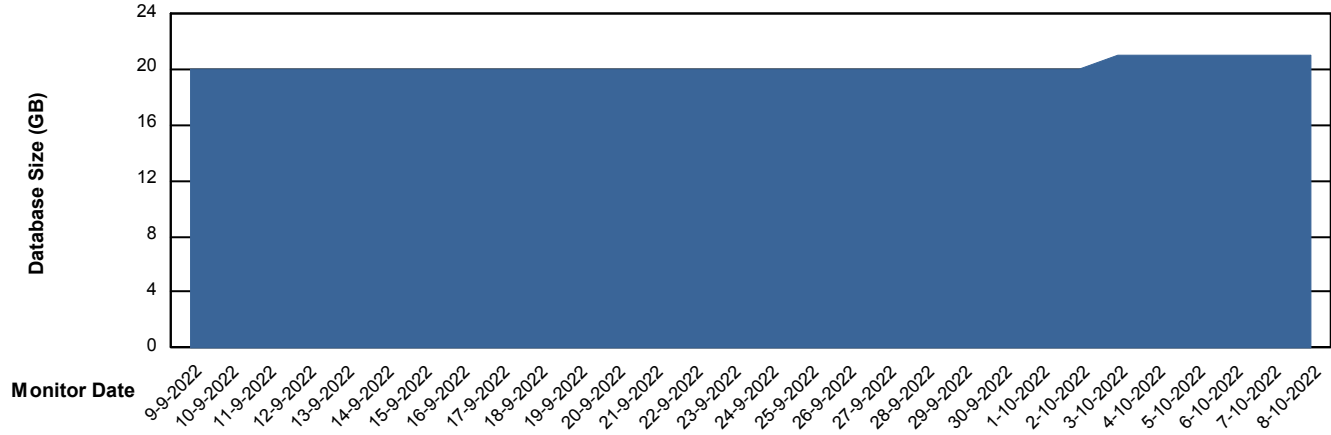

DATABASE SIZE HUE_PRD_S-ORABI_DB

Database growth over last month