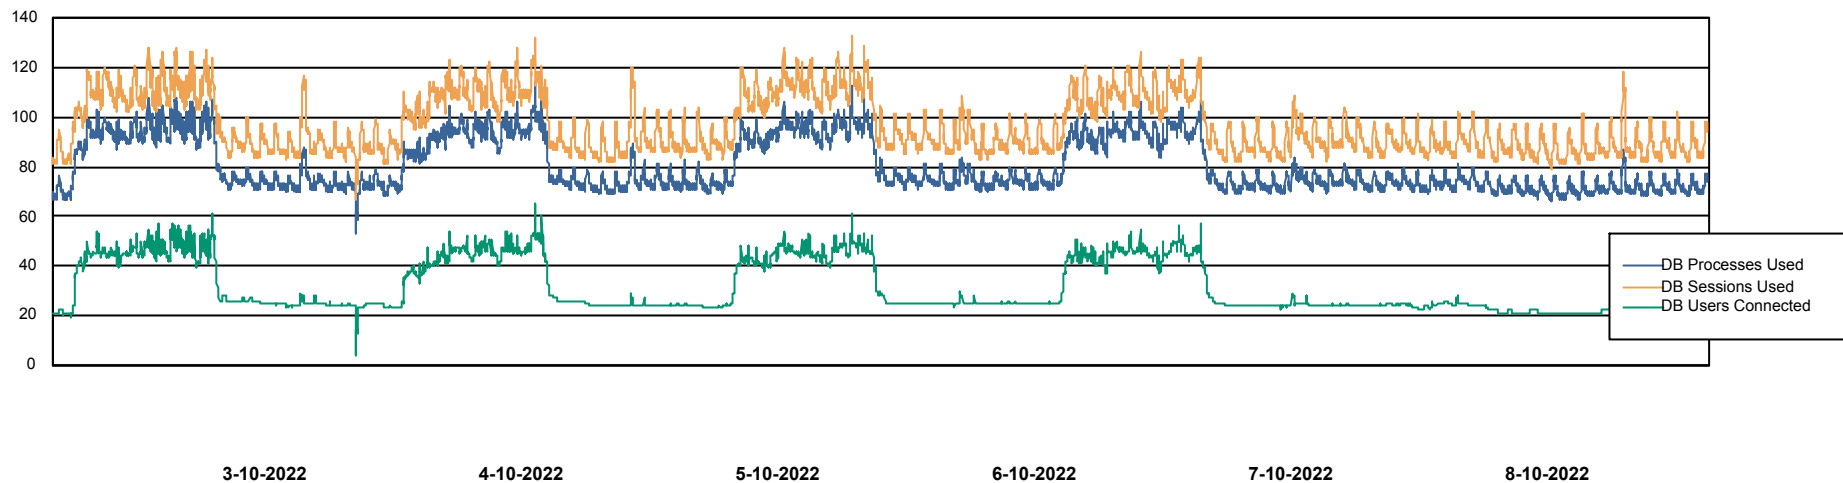

Weekly SLA Customer Report

Customer HUE_Production
Database ID 104

Database Performance HUE_PRD_S-ORABI_DB

Weekly SLA Customer Report

Customer HUE_Production
Database ID 104

Database Performance HUE_PRD_S-ORAPROD_DB