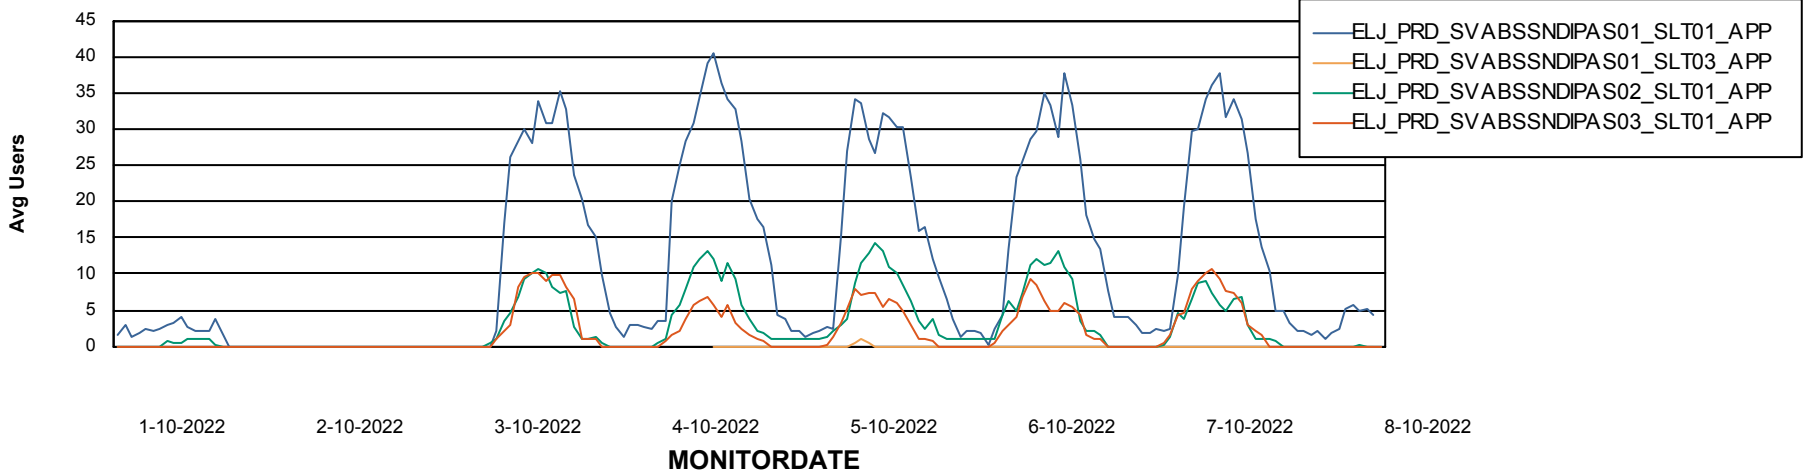

Avg users per day per ABS server