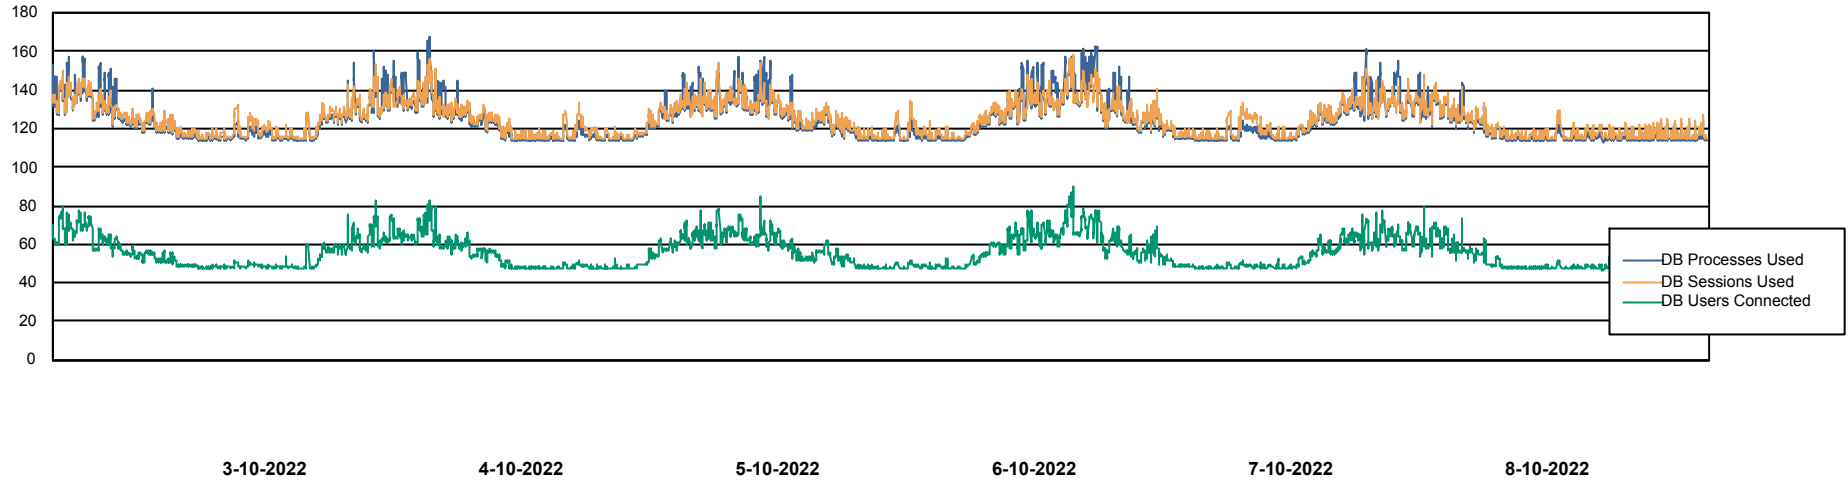

Harddisk Usage ELJ_PRD_SVABSSNDIPDB02

	Free disk space on / (%)	Total disk space on / (Gb)	Used disk space on / (Gb)	Free disk space on /boot (%)	Total disk space on /boot (Gb)	Used disk space on /boot (Gb)	Free disk space on /u01 (%)	Total disk space on /u01 (Gb)	Used disk space on /u01 (Gb)
8-10-2022	81	160	30	26	0	0	70	600	183
7-10-2022	81	160	30	26	0	0	69	600	186
6-10-2022	81	160	30	26	0	0	69	600	186
5-10-2022	81	160	30	26	0	0	69	600	185
4-10-2022	81	160	30	26	0	0	69	600	185
3-10-2022	81	160	30	26	0	0	69	600	184
2-10-2022	81	160	30	26	0	0	70	600	183

Weekly SLA Customer Report

Customer ELJ Production
Database ID 72

Database Performance ELJDB_BI

Weekly SLA Customer Report

Customer ELJ Production
Database ID 72

Database Performance ELJDB_Production

Weekly SLA Customer Report

Customer ELJ Production
Database ID 72

Database Performance ELJDB_Standby

Weekly SLA Customer Report

Customer ELJ Production
Database ID 72

DATABASE SIZE ELJDB_BI

Database growth over last month

DATABASE SIZE ELJDB_Production