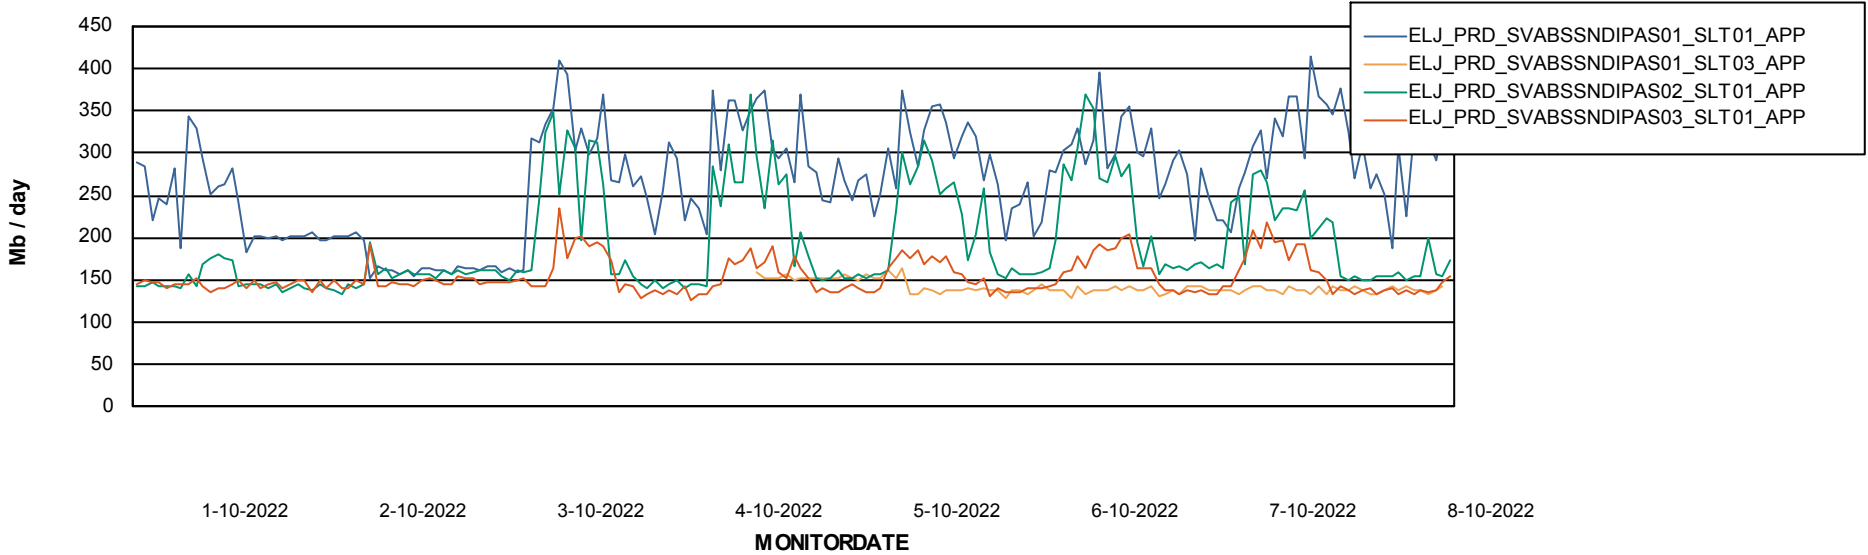

ABSSolute Application Server Services

Avg memory used per ABS Server Service