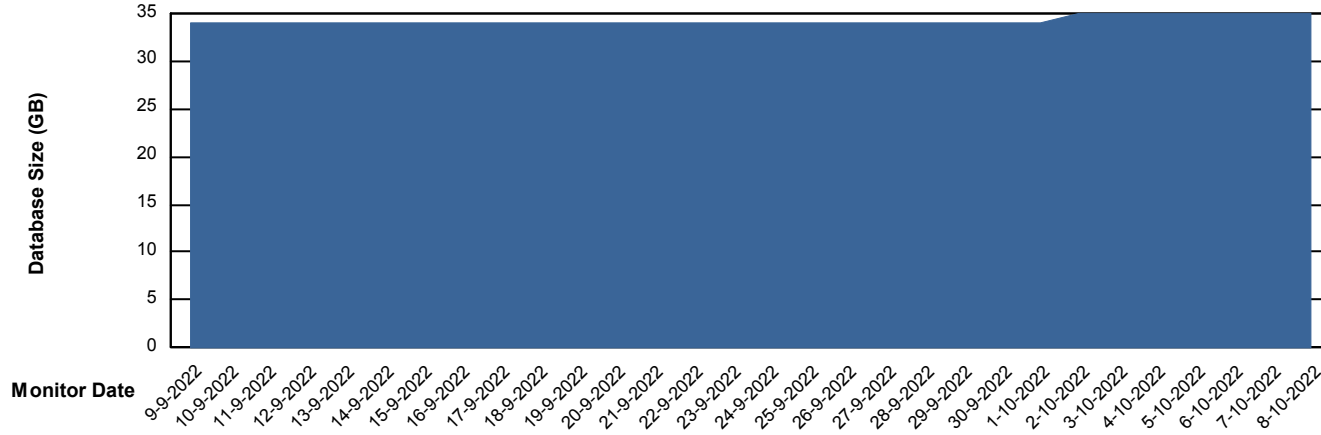

Weekly SLA Customer Report

Customer ELJ Production
Database ID 72

Database Performance ELJDB_BI

Weekly SLA Customer Report

Customer ELJ Production
Database ID 72

Database Performance ELJDB_Production

Weekly SLA Customer Report

Customer ELJ Production
Database ID 72

Database Performance ELJDB_Standby

Weekly SLA Customer Report

Customer ELJ Production
Database ID 72

DATABASE SIZE ELJDB_BI

Database growth over last month

DATABASE SIZE ELJDB_Production

Database growth over last month

Weekly SLA Customer Report

Customer ELJ Production
Database ID 72

Database Tablespace ELJDB_BI

Date	Tablespace Name	Filesize (Gb)	Usedsize (Gb)	Percentage free
8-10-2022	ABSDATA	21	13	36
	INDX	23	18	21
7-10-2022	ABSDATA	21	13	36
	INDX	23	18	21
6-10-2022	ABSDATA	21	13	36
	INDX	23	18	22
5-10-2022	ABSDATA	21	13	36
	INDX	23	18	22
4-10-2022	ABSDATA	21	13	36
	INDX	23	18	22
3-10-2022	ABSDATA	21	13	36
	INDX	23	18	22
2-10-2022	ABSDATA	21	13	36
	INDX	23	18	22