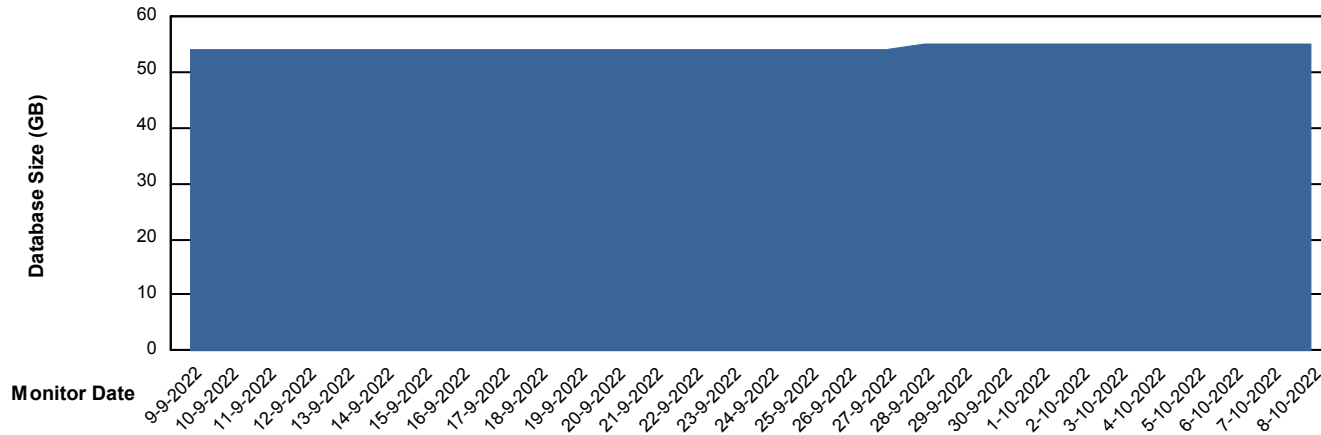

Customer ELJ Production
Database ID 72

Database Performance ELJDB_Standby

Weekly SLA Customer Report

Customer ELJ Production
Database ID 72

DATABASE SIZE ELJDB_BI

Database growth over last month

DATABASE SIZE ELJDB_Production

Database growth over last month

Weekly SLA Customer Report

Customer ELJ Production
Database ID 72

Database Tablespace ELJDB_BI

Date	Tablespace Name	Filesize (Gb)	Usedsize (Gb)	Percentage free
8-10-2022	ABSDATA	21	13	36
	INDX	23	18	21
7-10-2022	ABSDATA	21	13	36
	INDX	23	18	21
6-10-2022	ABSDATA	21	13	36
	INDX	23	18	22
5-10-2022	ABSDATA	21	13	36
	INDX	23	18	22
4-10-2022	ABSDATA	21	13	36
	INDX	23	18	22
3-10-2022	ABSDATA	21	13	36
	INDX	23	18	22
2-10-2022	ABSDATA	21	13	36
	INDX	23	18	22