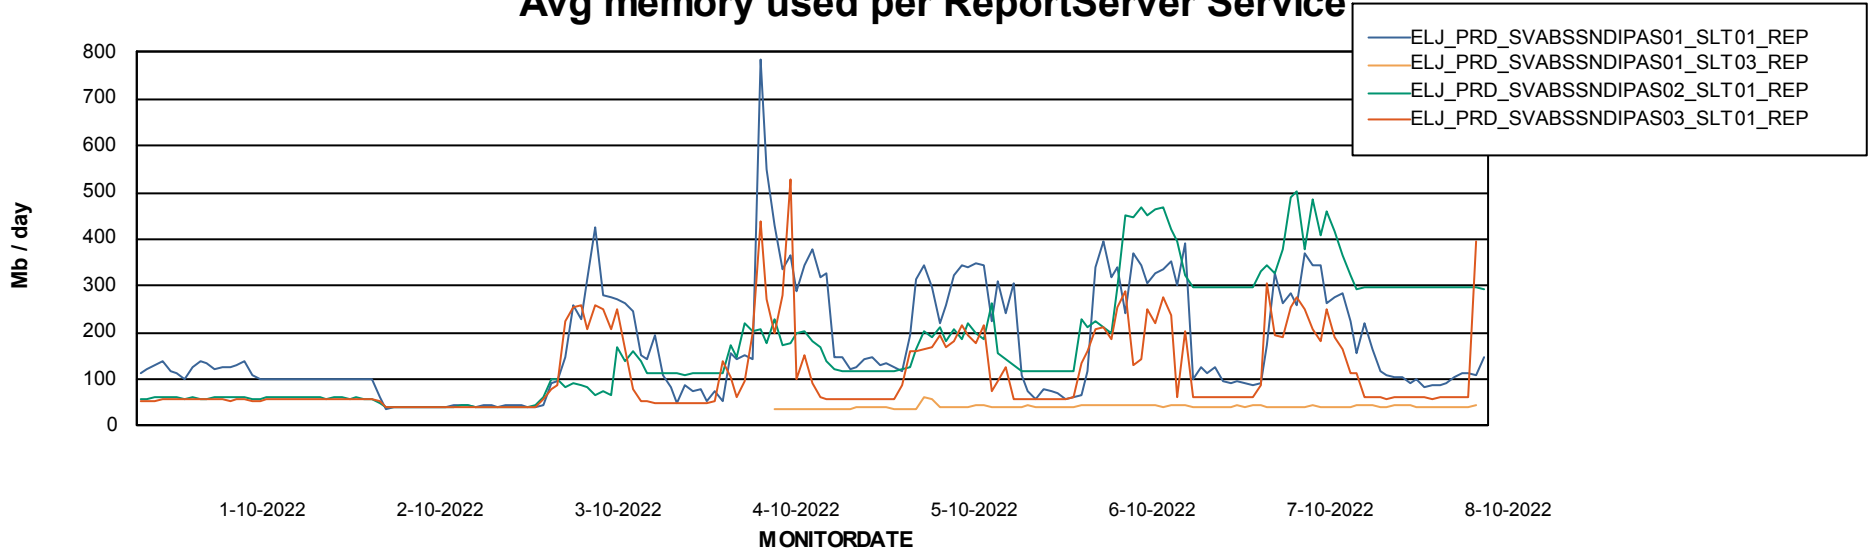

Avg memory used per ABS Server Service

Avg users per day per ABS server

Weekly SLA Customer Report

Customer ELJ Production
Database ID 72

ABSSolute Application ReportServer Services

Avg memory used per ReportServer Service