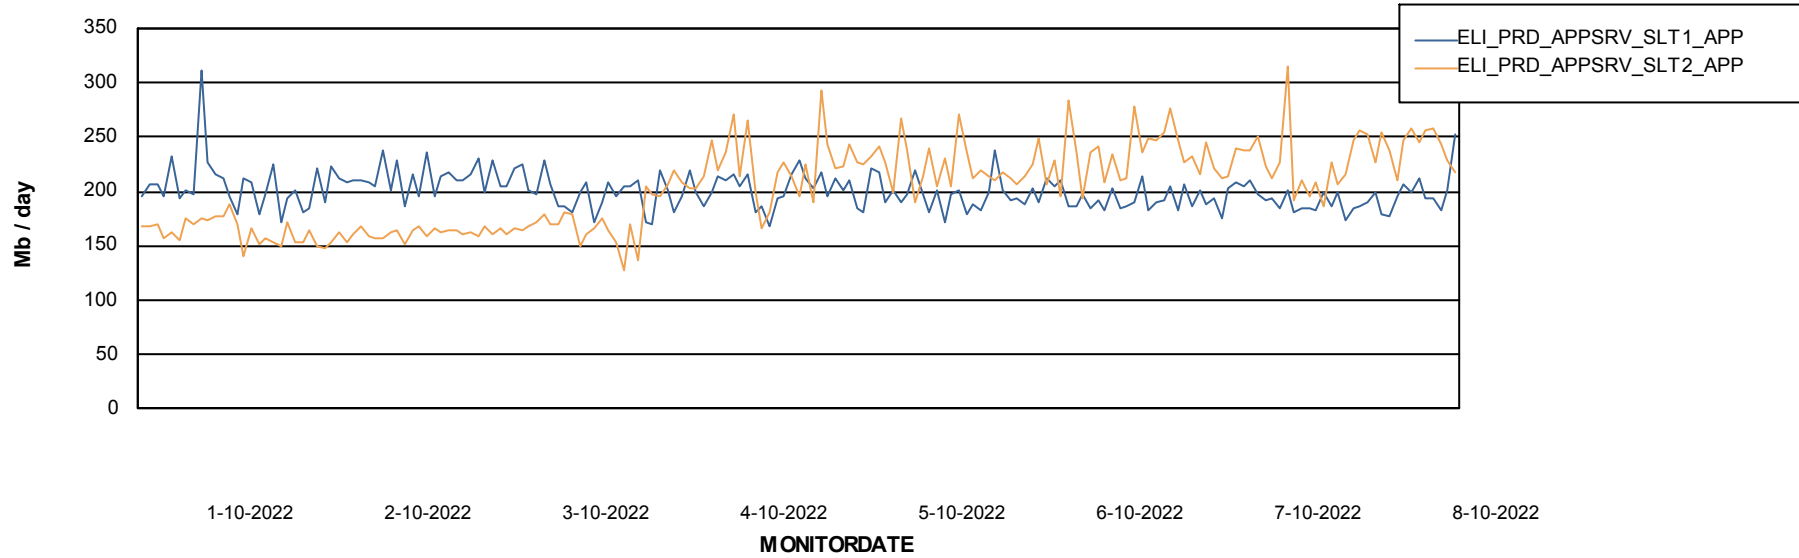

Standby Database Health ELI_Production

Recovery lag for last 7 days

Weekly SLA Customer Report

Customer ELI_Production
Database ID 62

ABSSolute Application Server Services

Avg memory used per ABS Server Service