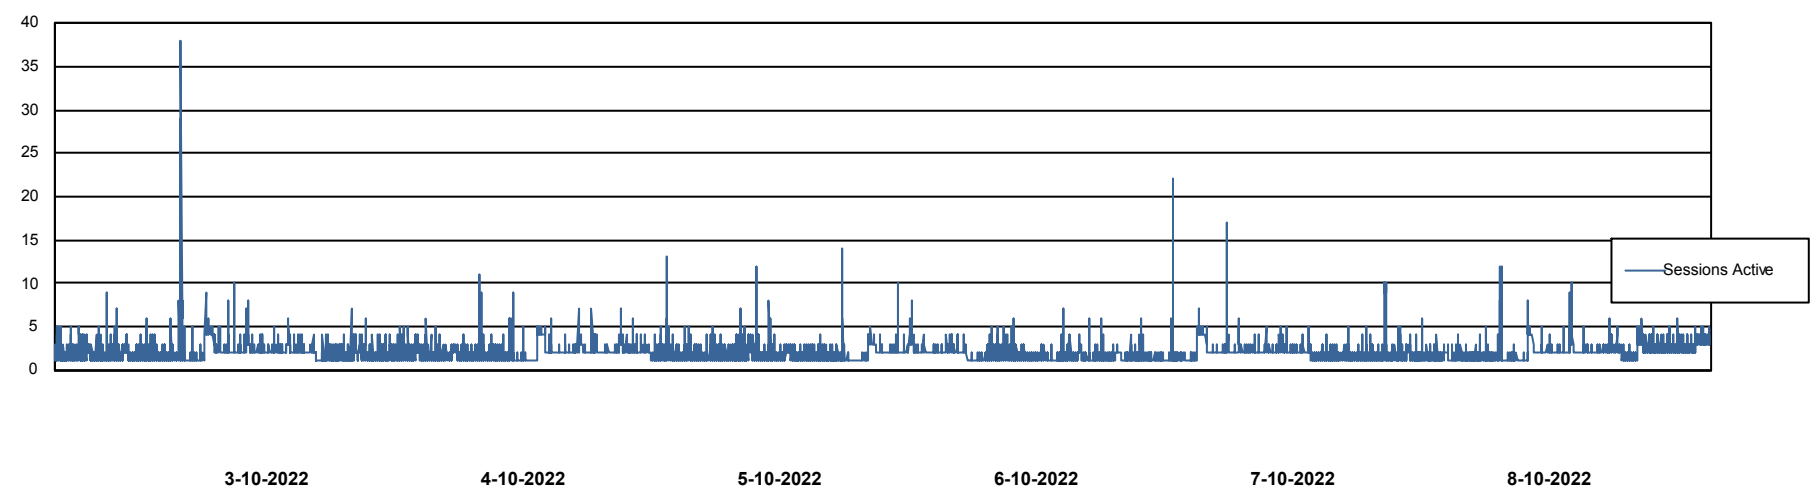

Harddisk Usage ELI_PRD_BISRV

	Free disk space on / (%)	Total disk space on / (Gb)	Used disk space on / (Gb)	Free disk space on /ABS-BI (%)	Total disk space on /ABS-BI	Used disk space on /ABS-BI	Free disk space on /backup (%)	Total disk space on /backup	Used disk space on /backup	Free disk space on /boot (%)
8-10-2022	52	90	43	23	275	202	80	68	14	62
7-10-2022	52	90	43	23	275	203	81	68	13	62
6-10-2022	52	90	43	23	275	203	80	68	14	62
5-10-2022	52	90	43	24	275	200	72	68	19	62
4-10-2022	52	90	43	26	275	196	73	68	18	62
3-10-2022	52	90	43	25	275	198	81	68	13	62
2-10-2022	52	90	43	25	275	197	81	68	13	62

Weekly SLA Customer Report

Customer ELI_Production
Database ID 62

Database Performance ELIDB_BI

Weekly SLA Customer Report

Customer ELI_Production
Database ID 62

Database Performance ELIDB_Production

Weekly SLA Customer Report

Customer ELI_Production
Database ID 62

Database Performance ELIDB_Standby

DB Processes Max 1,000

Weekly SLA Customer Report

Customer ELI_Production
Database ID 62

DATABASE SIZE ELIDB_BI

Database growth over last month