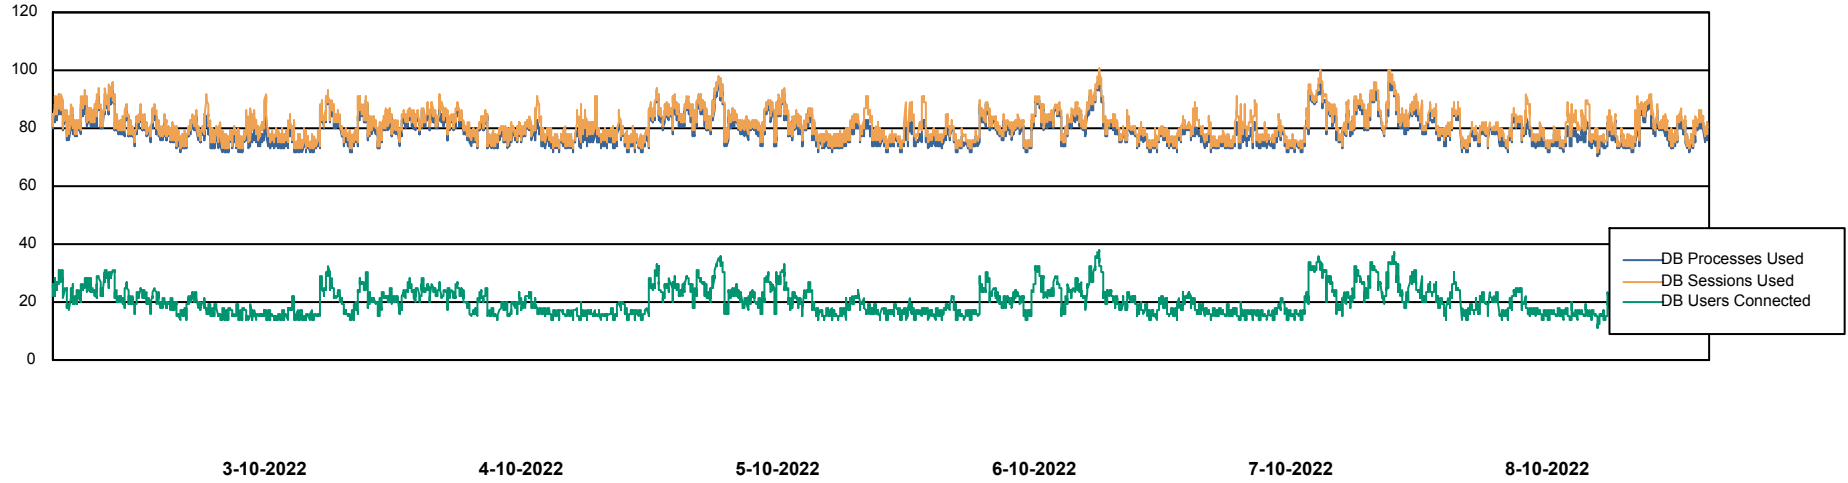

Database Performance ELIDB_BI