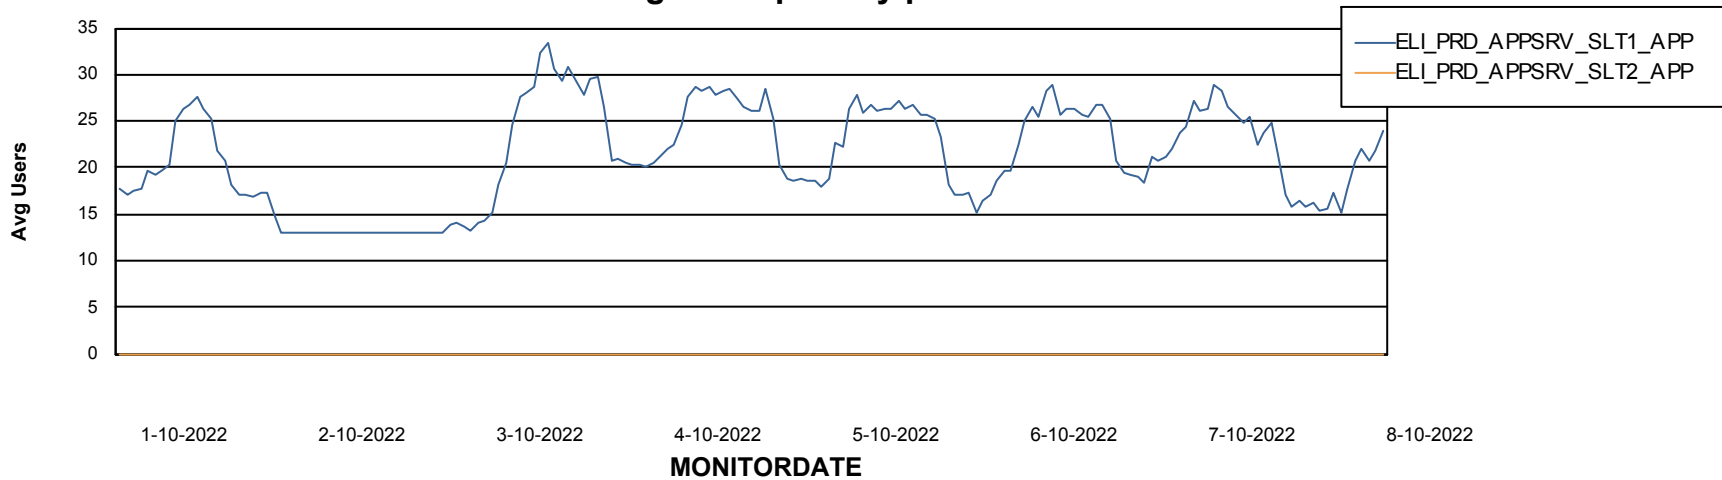

Weekly SLA Customer Report

Customer ELI_Production
Database ID 62

ABSolute Application Server Services

Avg memory used per ReportServer Service

Avg users per day per ABS server

Weekly SLA Customer Report

Customer ELI_Production
Database ID 62