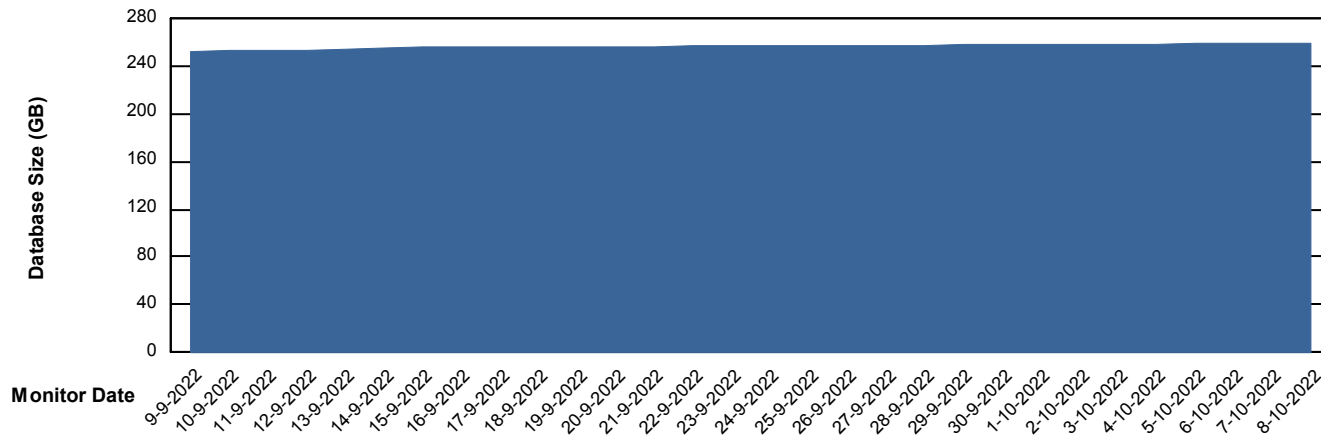

Customer ELI_Production
Database ID 62

Database Performance ELIDB_Standby

DB Processes Max 1,000

Weekly SLA Customer Report

Customer ELI_Production
Database ID 62

DATABASE SIZE ELIDB_BI

Database growth over last month

DATABASE SIZE ELIDB_Production

Database growth over last month

Weekly SLA Customer Report

Customer ELI_Production
 Database ID 62

Database Tablespace ELIDB_BI

Date	Tablespace Name	Filesize (Gb)	Usedsize (Gb)	Percentage free
8-10-2022	ABSDATA	74	64	14
	INDX	95	75	21
7-10-2022	ABSDATA	74	64	14
	INDX	95	75	21
6-10-2022	ABSDATA	74	64	14
	INDX	95	75	21
5-10-2022	ABSDATA	74	64	14
	INDX	95	75	21
4-10-2022	ABSDATA	74	64	14
	INDX	89	75	16
3-10-2022	ABSDATA	74	64	14
	INDX	89	74	16
2-10-2022	ABSDATA	74	64	14
	INDX	89	74	16