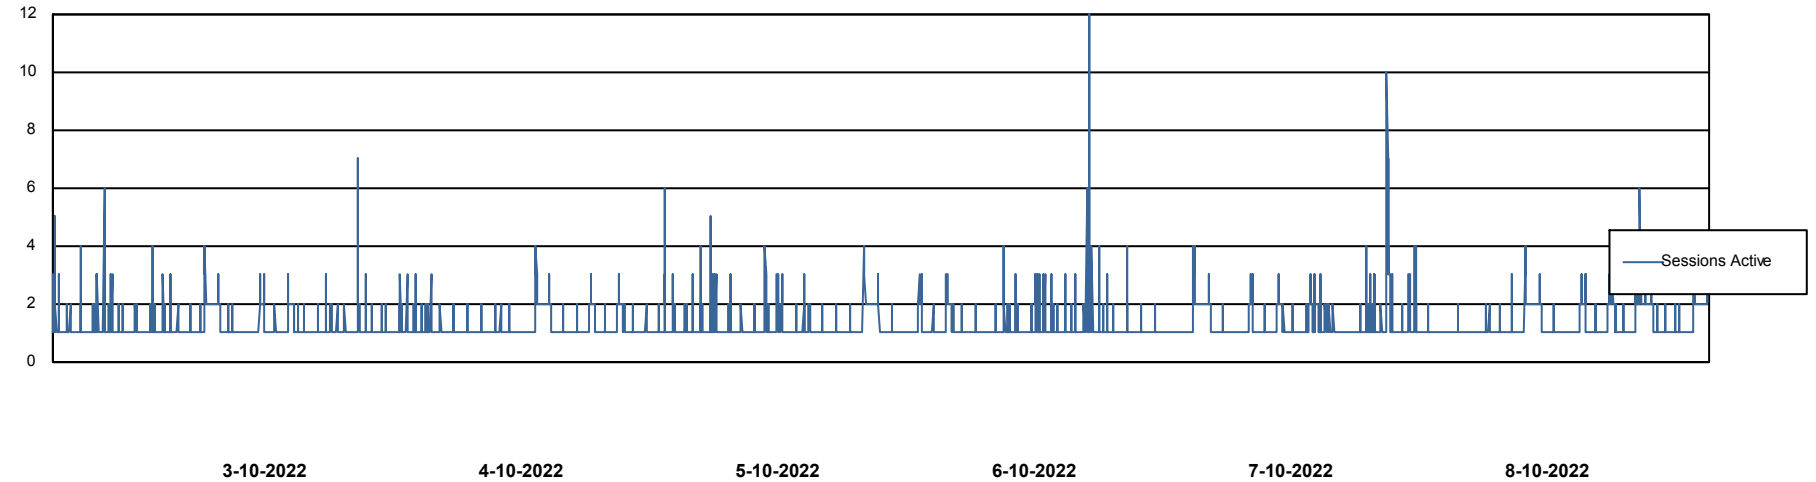

Harddisk Usage ELI_PRD_BISRV

	Free disk space on / (%)	Total disk space on / (Gb)	Used disk space on / (Gb)	Free disk space on /ABS-BI (%)	Total disk space on /ABS-BI	Used disk space on /ABS-BI	Free disk space on /backup (%)	Total disk space on /backup	Used disk space on /backup	Free disk space on /boot (%)
8-10-2022	52	90	43	23	275	202	80	68	14	62
7-10-2022	52	90	43	23	275	203	81	68	13	62
6-10-2022	52	90	43	23	275	203	80	68	14	62
5-10-2022	52	90	43	24	275	200	72	68	19	62
4-10-2022	52	90	43	26	275	196	73	68	18	62
3-10-2022	52	90	43	25	275	198	81	68	13	62
2-10-2022	52	90	43	25	275	197	81	68	13	62

Weekly SLA Customer Report

Customer ELI_Production
Database ID 62

Database Performance ELIDB_BI

Weekly SLA Customer Report

Customer ELI_Production
Database ID 62

Database Performance ELIDB_Production

Weekly SLA Customer Report