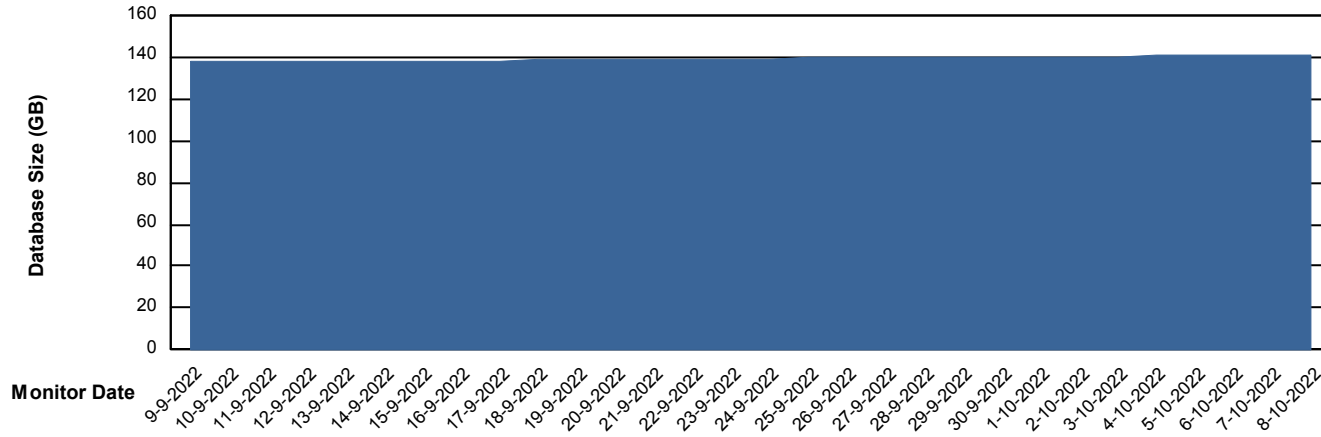

Customer ELI_Production
Database ID 62

Database Performance ELIDB_Standby

DB Processes Max 1,000

Weekly SLA Customer Report

Customer ELI_Production
Database ID 62

DATABASE SIZE ELIDB_BI

Database growth over last month

DATABASE SIZE ELIDB_Production

Database growth over last month

Weekly SLA Customer Report

Customer ELI_Production
 Database ID 62

Database Tablespace ELIDB_BI

Date	Tablespace Name	Filesize (Gb)	Usedsize (Gb)	Percentage free
8-10-2022	ABSDATA	74	64	14
	INDX	95	75	21
7-10-2022	ABSDATA	74	64	14
	INDX	95	75	21
6-10-2022	ABSDATA	74	64	14
	INDX	95	75	21
5-10-2022	ABSDATA	74	64	14
	INDX	95	75	21
4-10-2022	ABSDATA	74	64	14
	INDX	89	75	16
3-10-2022	ABSDATA	74	64	14
	INDX	89	74	16
2-10-2022	ABSDATA	74	64	14
	INDX	89	74	16