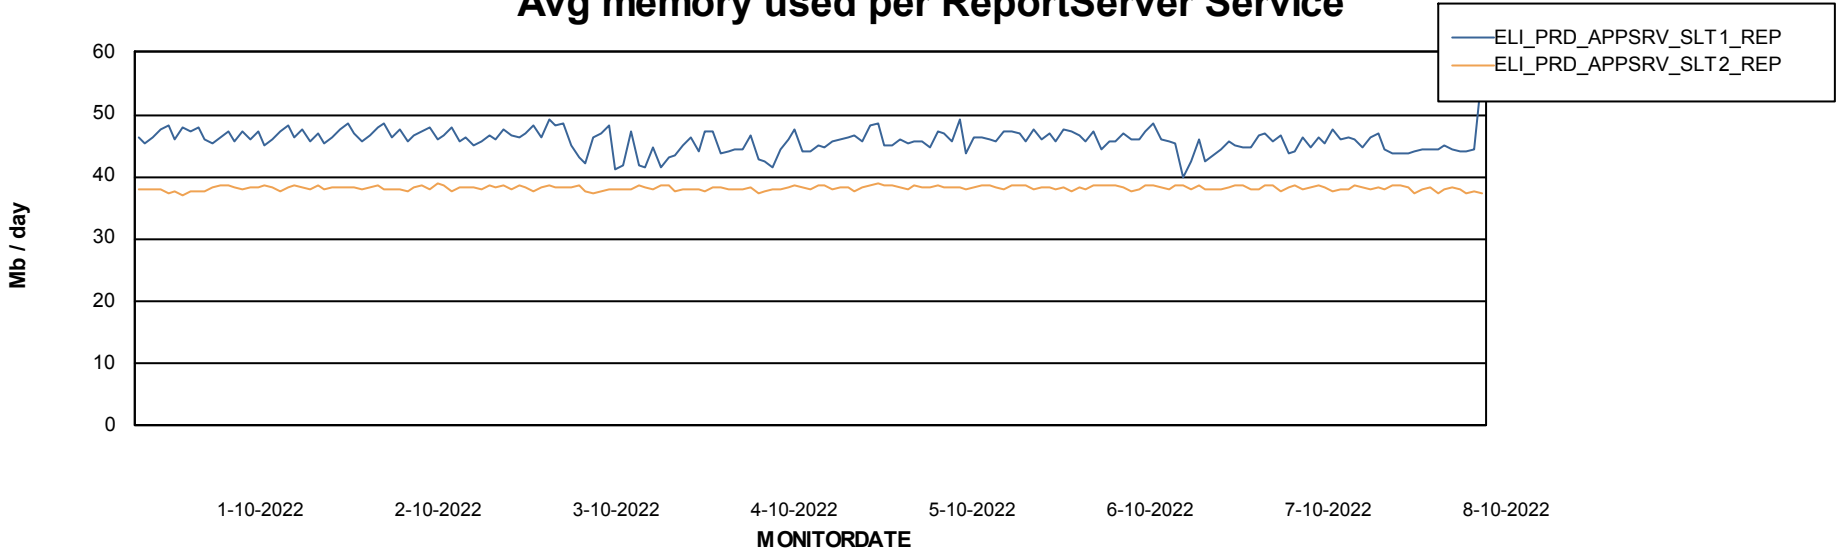

ABSolute Application Server Services

Avg memory used per ReportServer Service