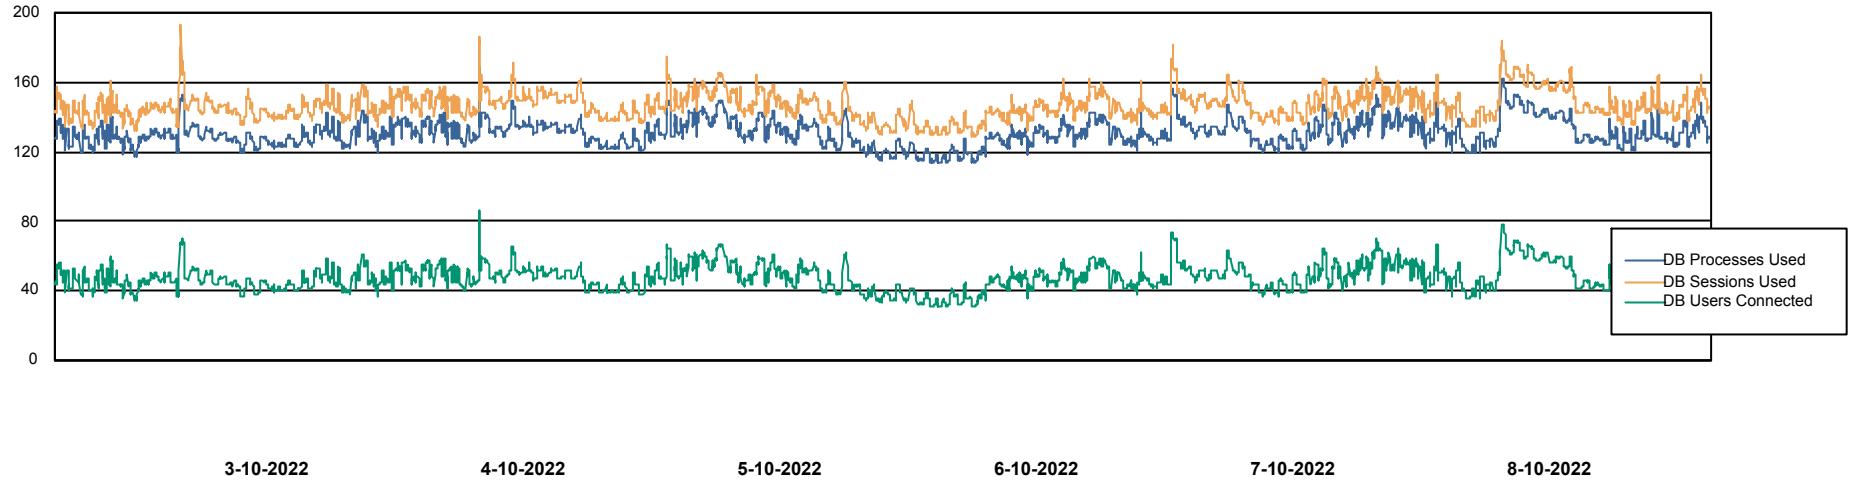

Weekly SLA Customer Report

Customer ELI_Production
Database ID 62

Database Performance ELIDB_BI

Weekly SLA Customer Report

Customer ELI_Production
Database ID 62

Database Performance ELIDB_Production

Weekly SLA Customer Report

Customer ELI_Production
Database ID 62

Database Performance ELIDB_Standby

DB Processes Max 1,000

Weekly SLA Customer Report

Customer ELI_Production
Database ID 62

DATABASE SIZE ELIDB_BI

Database growth over last month