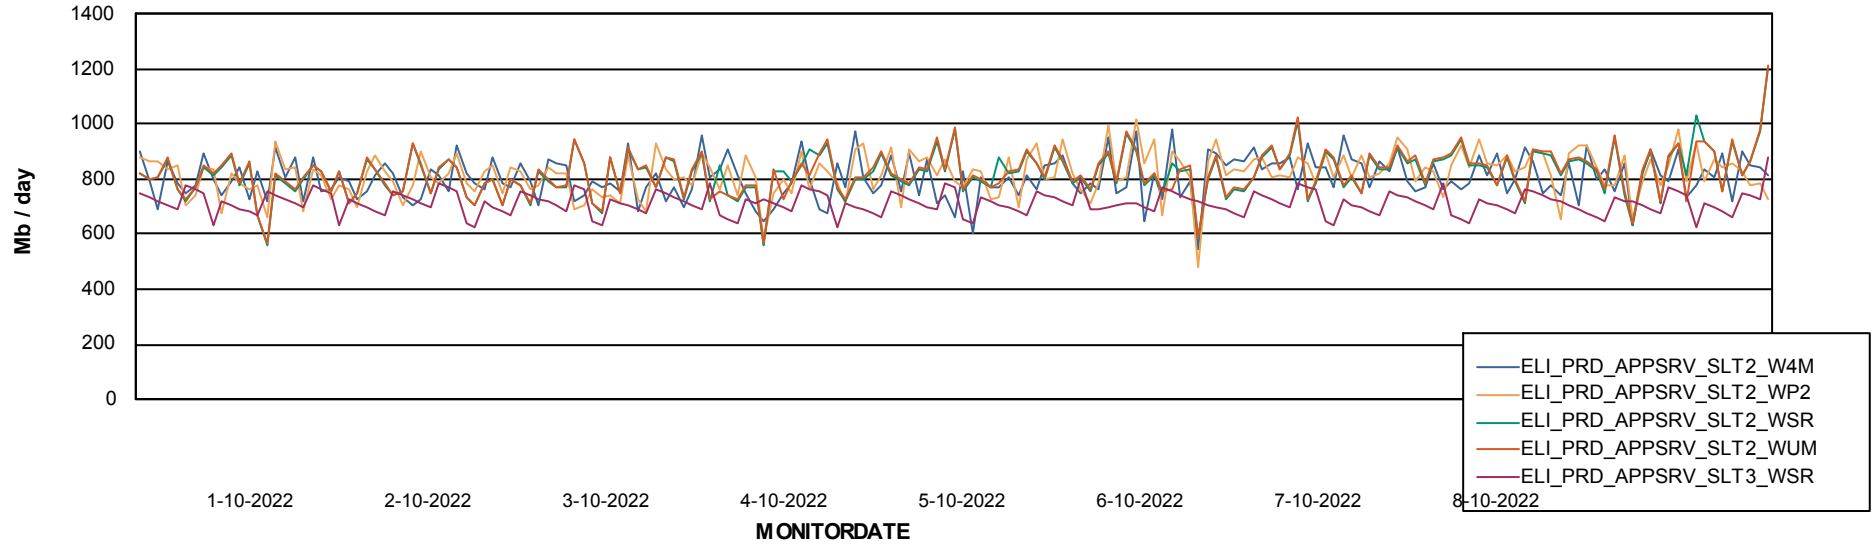

ABSSolute Application Server Services

Avg memory used per ABS Web component