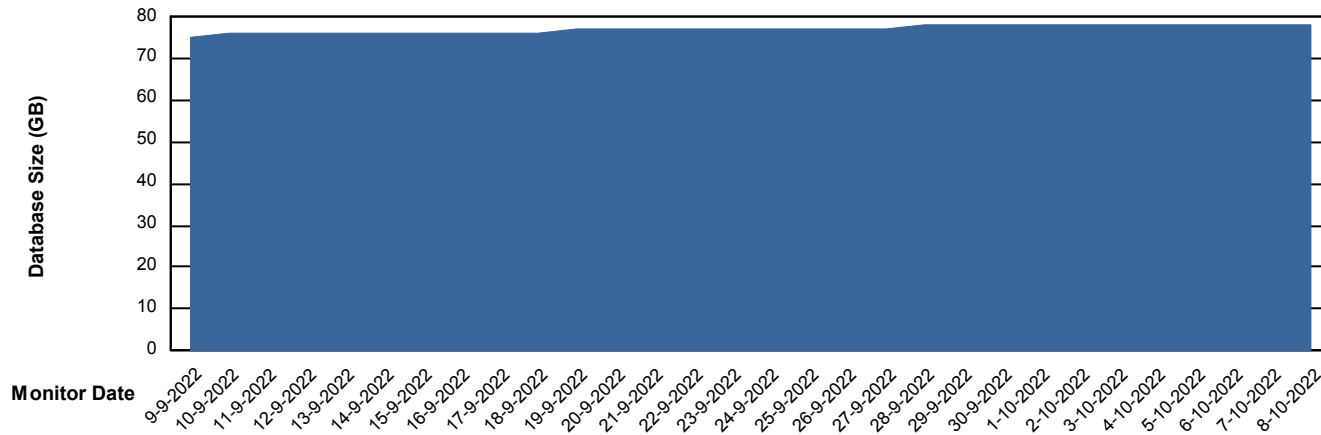

Weekly SLA Customer Report

Customer ECL_Production
Database ID 77

Database Performance ECLDB_Production

Weekly SLA Customer Report

Customer ECL_Production
Database ID 77

Database Performance ECLDB_Standby

DATABASE SIZE ECLDB_Production

Database growth over last month

Weekly SLA Customer Report

Customer ECL_Production
Database ID 77

Database Tablespace ECLDB_Production

Date	Tablespace Name	Filesize (Gb)	Usedsize (Gb)	Percentage free
8-10-2022	ABSDATA	80	67	16
	INDX	8	5	38
7-10-2022	ABSDATA	80	67	16
	INDX	8	5	38
6-10-2022	ABSDATA	80	67	16
	INDX	8	5	38
5-10-2022	ABSDATA	80	67	16
	INDX	8	5	38
4-10-2022	ABSDATA	80	67	16
	INDX	8	5	38
3-10-2022	ABSDATA	80	67	17
	INDX	8	5	38
2-10-2022	ABSDATA	80	67	17
	INDX	8	5	38