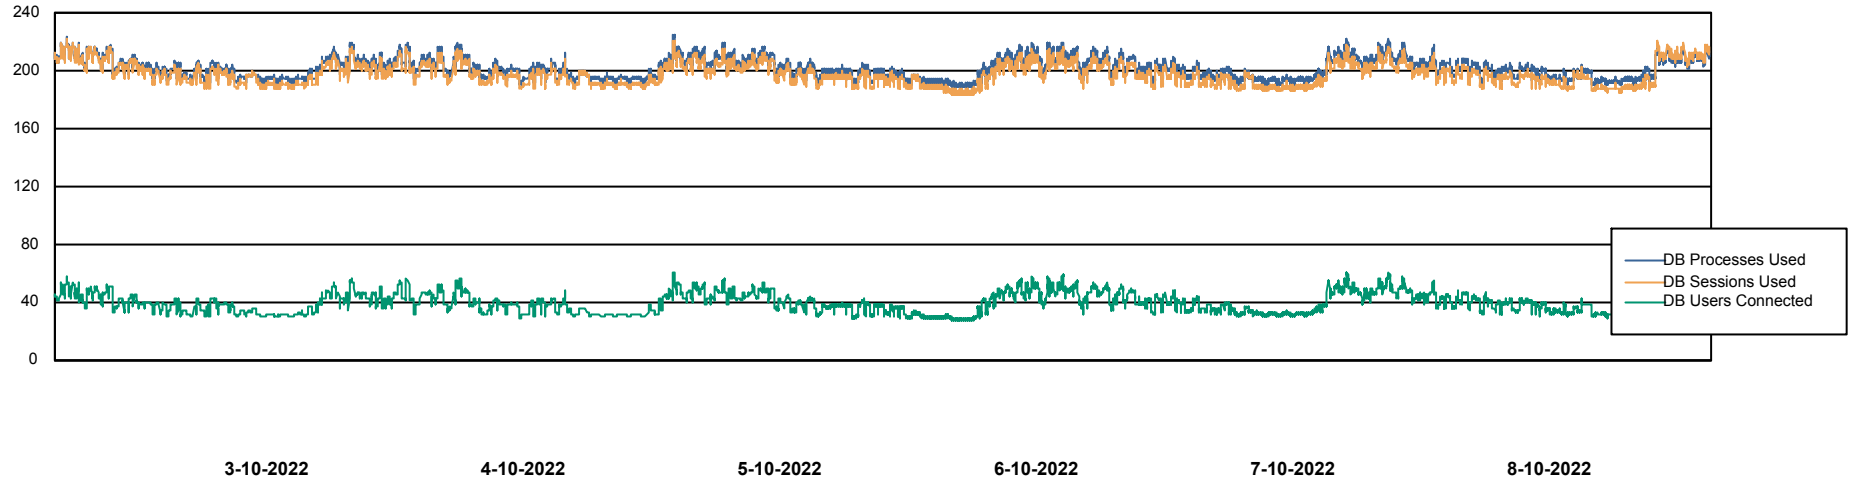

Weekly SLA Customer Report

Customer ECL_Production
Database ID 77

Harddisk Usage ECL_PRD_ECL-ABS-WEB

	Free disk space on C: (%)	Total disk space on C: (Gb)	Used disk space on C: (Gb)
8-10-2022	43	127	73
7-10-2022	43	127	72
6-10-2022	44	127	71
5-10-2022	44	127	71
4-10-2022	45	127	70
3-10-2022	45	127	70
2-10-2022	45	127	69

Weekly SLA Customer Report

Customer ECL_Production
Database ID 77

Database Performance ECLDB_Production

Weekly SLA Customer Report

Customer ECL_Production
Database ID 77

Database Performance ECLDB_Standby

DATABASE SIZE ECLDB_Production