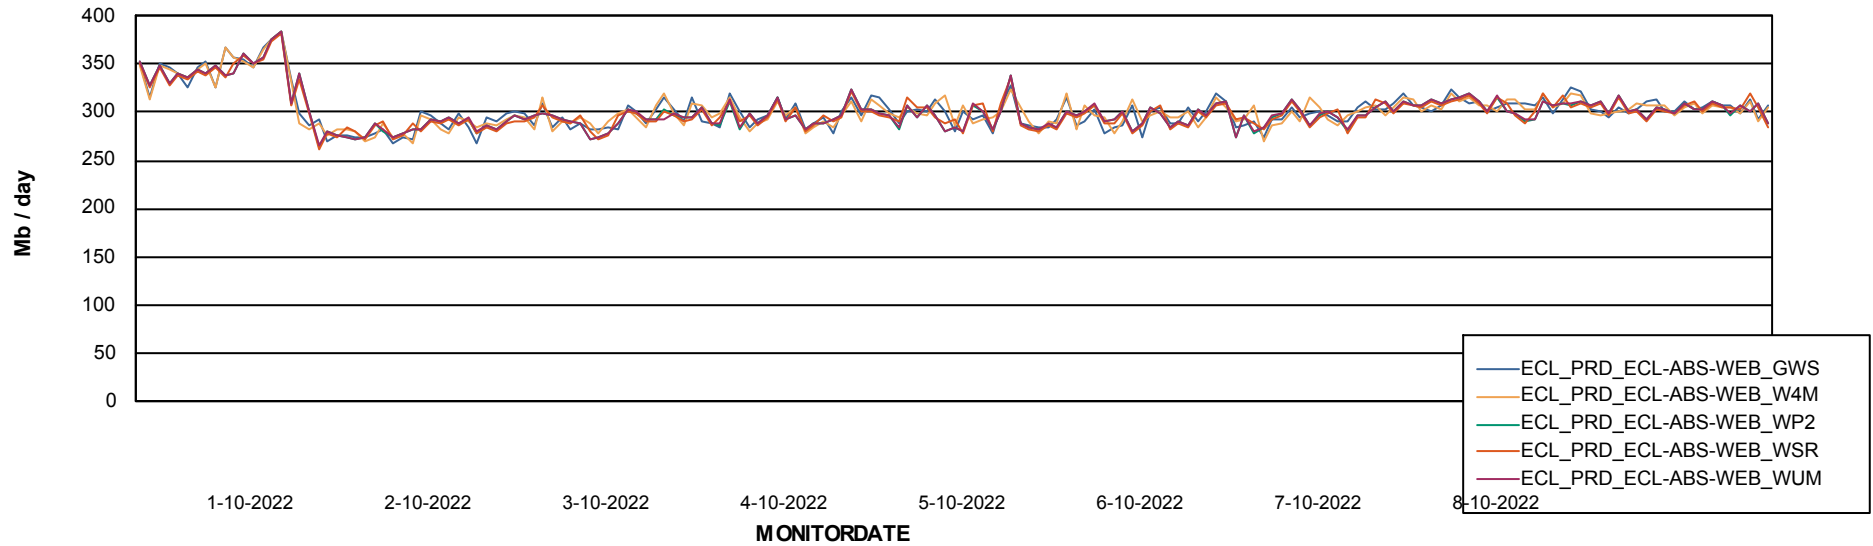

ABSSolute Application ReportServer Services

Avg memory used per ReportServer Service

Weekly SLA Customer Report

Customer ECL_Production
Database ID 77

ABSSolute Web Component Services

Avg memory used per ABS Web component