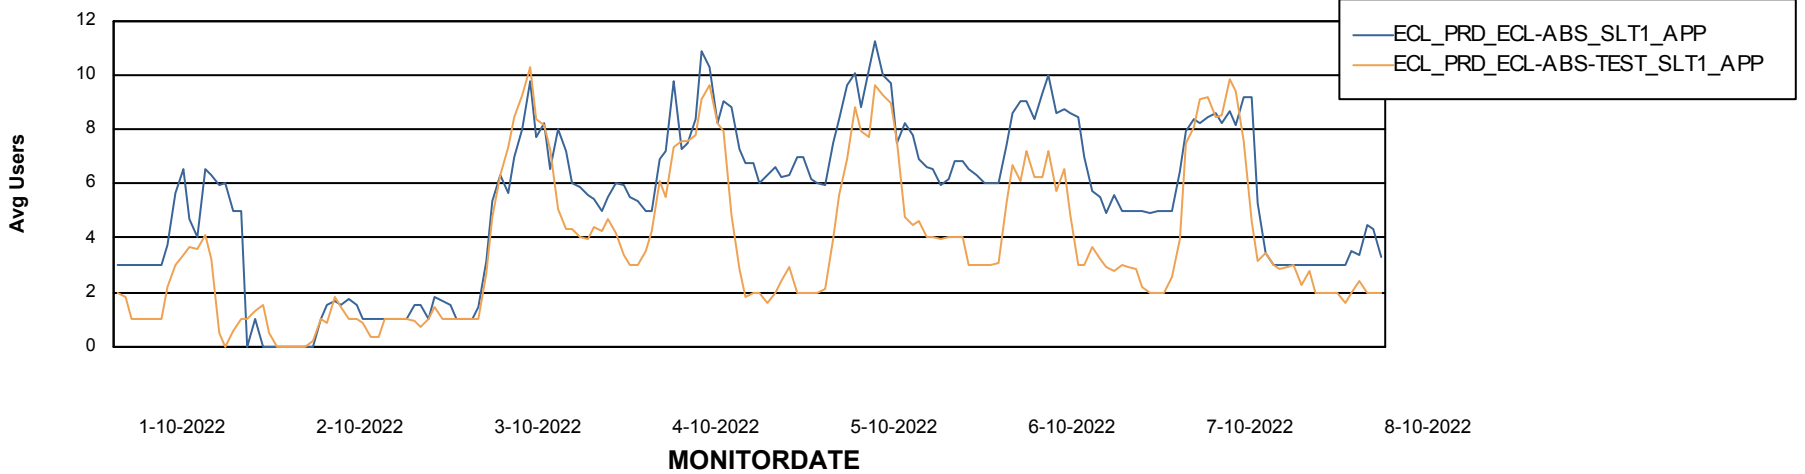

Weekly SLA Customer Report

Customer ECL_Production
Database ID 77

ABSSolute Application Server Services

Avg memory used per ABS Server Service

Avg users per day per ABS server

Weekly SLA Customer Report

Customer ECL_Production
Database ID 77