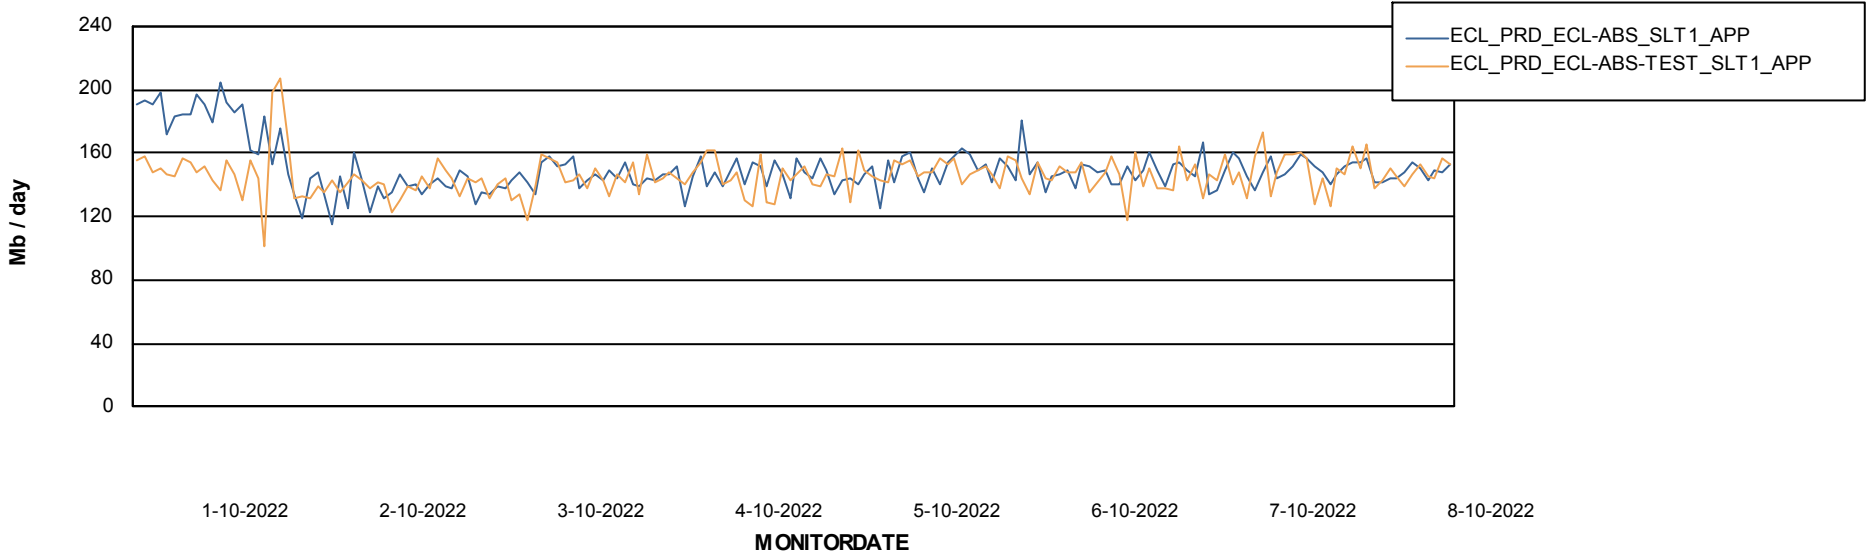

Weekly SLA Customer Report

Customer ECL_Production
Database ID 77

Database Performance ECLDB_Production

Weekly SLA Customer Report

Customer ECL_Production
Database ID 77

Database Performance ECLDB_Standby

DATABASE SIZE ECLDB_Production

Database growth over last month

Weekly SLA Customer Report

Customer ECL_Production
Database ID 77

Database Tablespace ECLDB_Production

Date	Tablespace Name	Filesize (Gb)	Usedsize (Gb)	Percentage free
8-10-2022	ABSDATA	80	67	16
	INDX	8	5	38
7-10-2022	ABSDATA	80	67	16
	INDX	8	5	38
6-10-2022	ABSDATA	80	67	16
	INDX	8	5	38
5-10-2022	ABSDATA	80	67	16
	INDX	8	5	38
4-10-2022	ABSDATA	80	67	16
	INDX	8	5	38
3-10-2022	ABSDATA	80	67	17
	INDX	8	5	38
2-10-2022	ABSDATA	80	67	17
	INDX	8	5	38

Weekly SLA Customer Report

Customer ECL_Production
Database ID 77

ABSSolute Application Server Services

Avg memory used per ABS Server Service

Avg users per day per ABS server

Weekly SLA Customer Report

Customer ECL_Production
Database ID 77