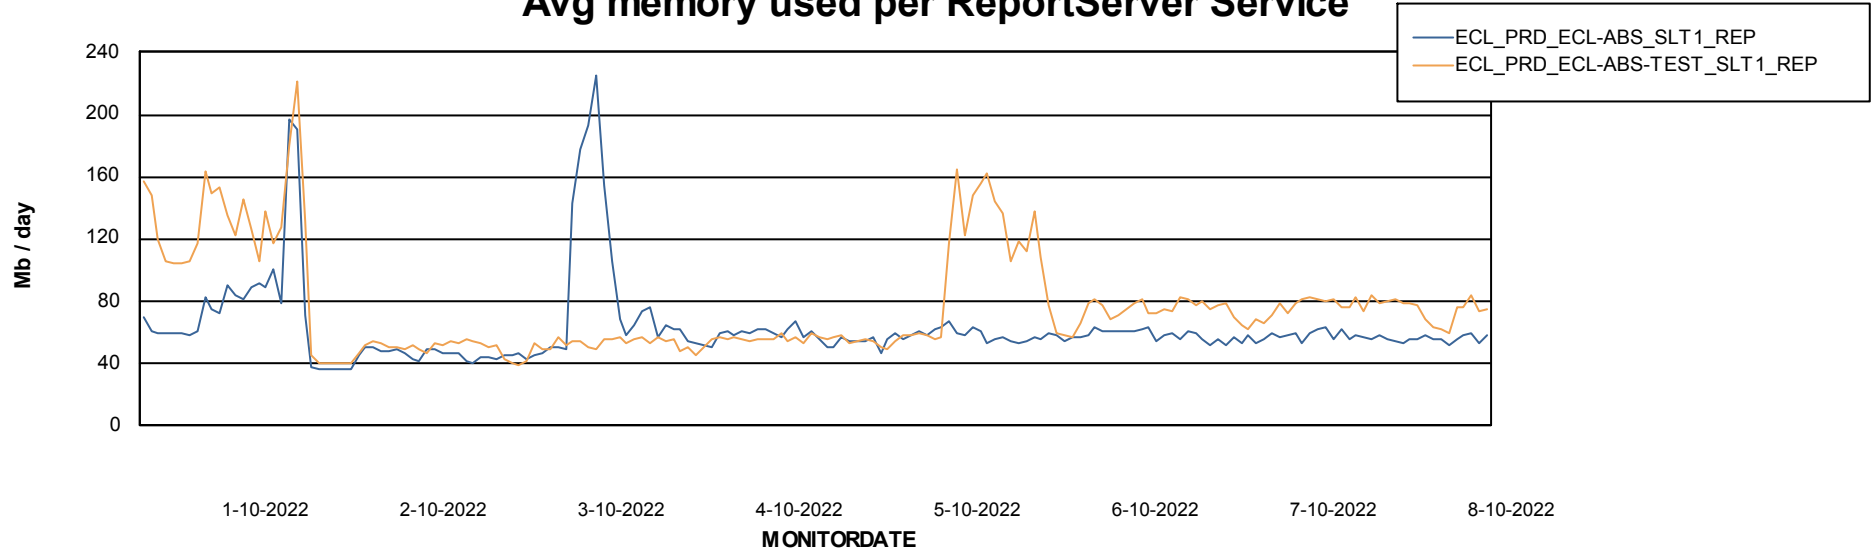

ABSSolute Application ReportServer Services

Avg memory used per ReportServer Service