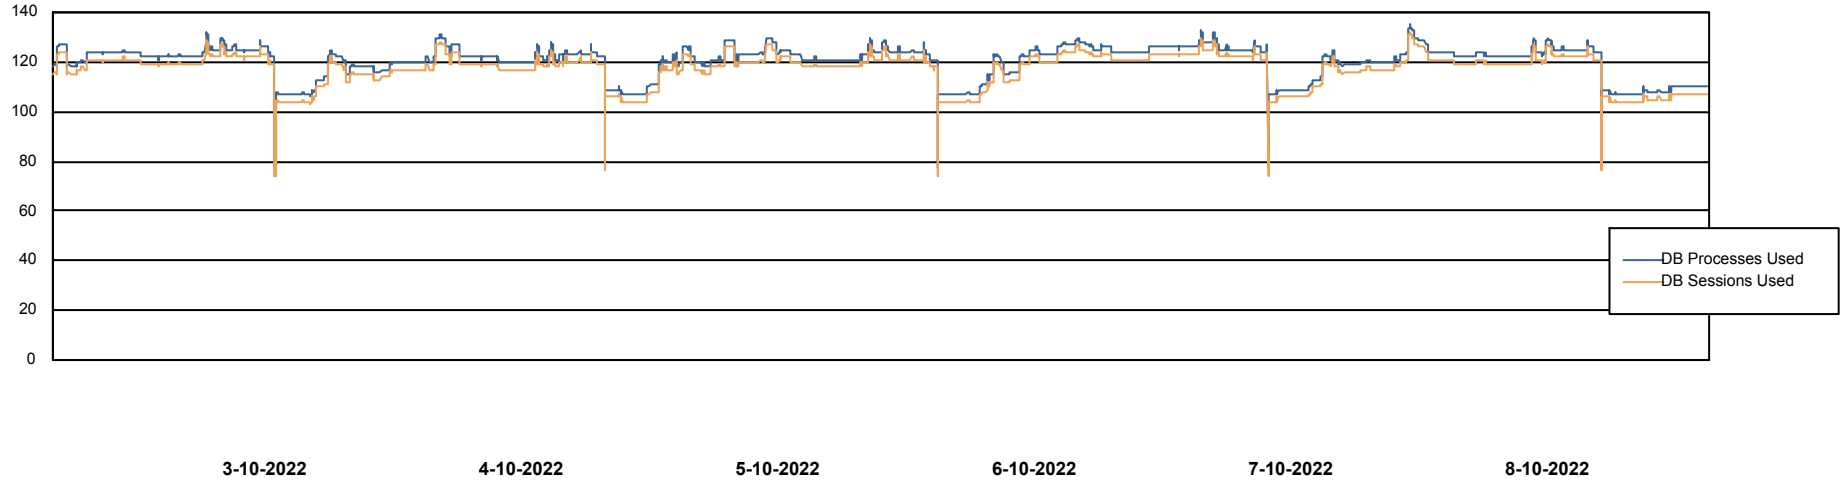

Harddisk Usage DFD_PRD_ORACLE1

	Free disk space on C: (%)	Total disk space on C: (Gb)	Used disk space on C: (Gb)	Free disk space on D: (%)	Total disk space on D: (Gb)	Used disk space on D: (Gb)	Free disk space on E: (%)	Total disk space on E: (Gb)	Used disk space on E: (Gb)	Free disk space on F: (%)
8-10-2022	30	78	55	75	479	120	14	550	473	66
7-10-2022	30	78	55	75	479	120	14	550	474	66
6-10-2022	30	78	55	75	479	120	14	550	473	66
5-10-2022	30	78	55	75	479	120	14	550	473	66
4-10-2022	30	78	55	75	479	120	14	550	473	66
3-10-2022	30	78	55	75	479	120	14	550	473	66
2-10-2022	30	78	55	75	479	120	14	550	472	66

Weekly SLA Customer Report

Customer DFD_Production
 Database ID 39

Database Performance DFDDB_Production

DATABASE SIZE DFDDB_Production

Database growth over last month

Weekly SLA Customer Report

Customer DFD_Production
Database ID 39