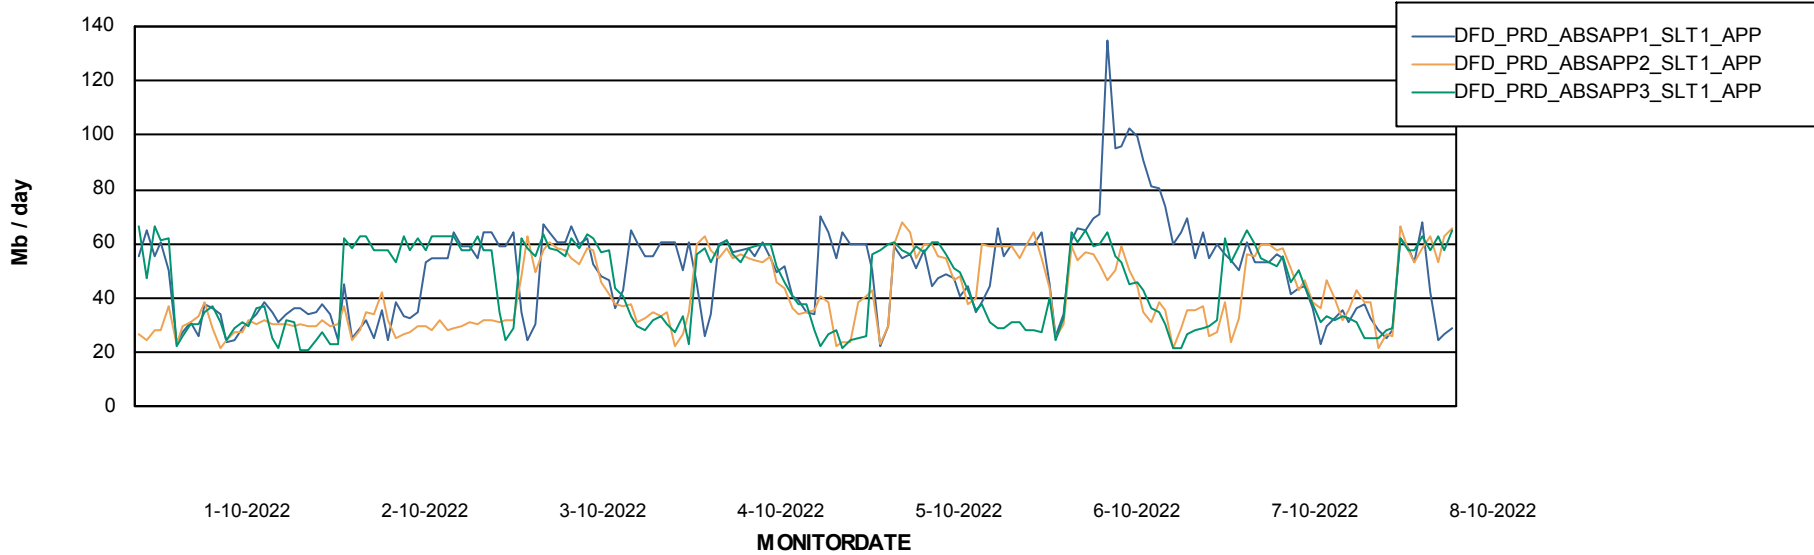

Weekly SLA Customer Report

Customer DFD_Production
 Database ID 39

Database Performance DFDDB_Production

DATABASE SIZE DFDDB_Production

Database growth over last month

Weekly SLA Customer Report

Customer DFD_Production
Database ID 39

Database Tablespace DFDDB_Production

Date	Tablespace Name	Filesize (Gb)	Usedsize (Gb)	Percentage free
8-10-2022	ABSDATA	83	0	100
	INDX	161	71	56
7-10-2022	ABSDATA	83	0	100
	INDX	161	71	56
6-10-2022	ABSDATA	83	0	100
	INDX	161	71	56
5-10-2022	ABSDATA	83	0	100
	INDX	161	70	57
4-10-2022	ABSDATA	83	0	100
	INDX	161	70	57
3-10-2022	ABSDATA	83	0	100
	INDX	161	67	58
2-10-2022	ABSDATA	83	0	100
	INDX	161	67	59

Weekly SLA Customer Report

Customer DFD_Production
Database ID 39

ABSSolute Application Server Services

Avg memory used per ABS Server Service

Avg users per day per ABS server

Weekly SLA Customer Report

Customer DFD_Production
Database ID 39