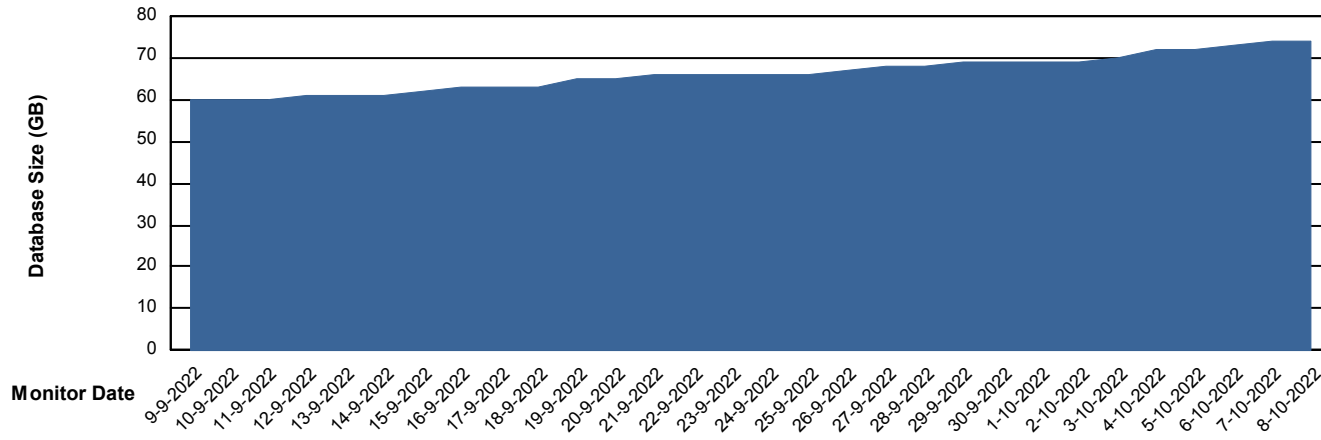

Weekly SLA Customer Report

Customer DFD_Production
 Database ID 39

Database Performance DFDDB_Production

DATABASE SIZE DFDDB_Production

Database growth over last month

Weekly SLA Customer Report

Customer DFD_Production
Database ID 39

Database Tablespace DFDDB_Production

Date	Tablespace Name	Filesize (Gb)	Usedsize (Gb)	Percentage free
8-10-2022	ABSDATA	83	0	100
	INDX	161	71	56
7-10-2022	ABSDATA	83	0	100
	INDX	161	71	56
6-10-2022	ABSDATA	83	0	100
	INDX	161	71	56
5-10-2022	ABSDATA	83	0	100
	INDX	161	70	57
4-10-2022	ABSDATA	83	0	100
	INDX	161	70	57
3-10-2022	ABSDATA	83	0	100
	INDX	161	67	58
2-10-2022	ABSDATA	83	0	100
	INDX	161	67	59