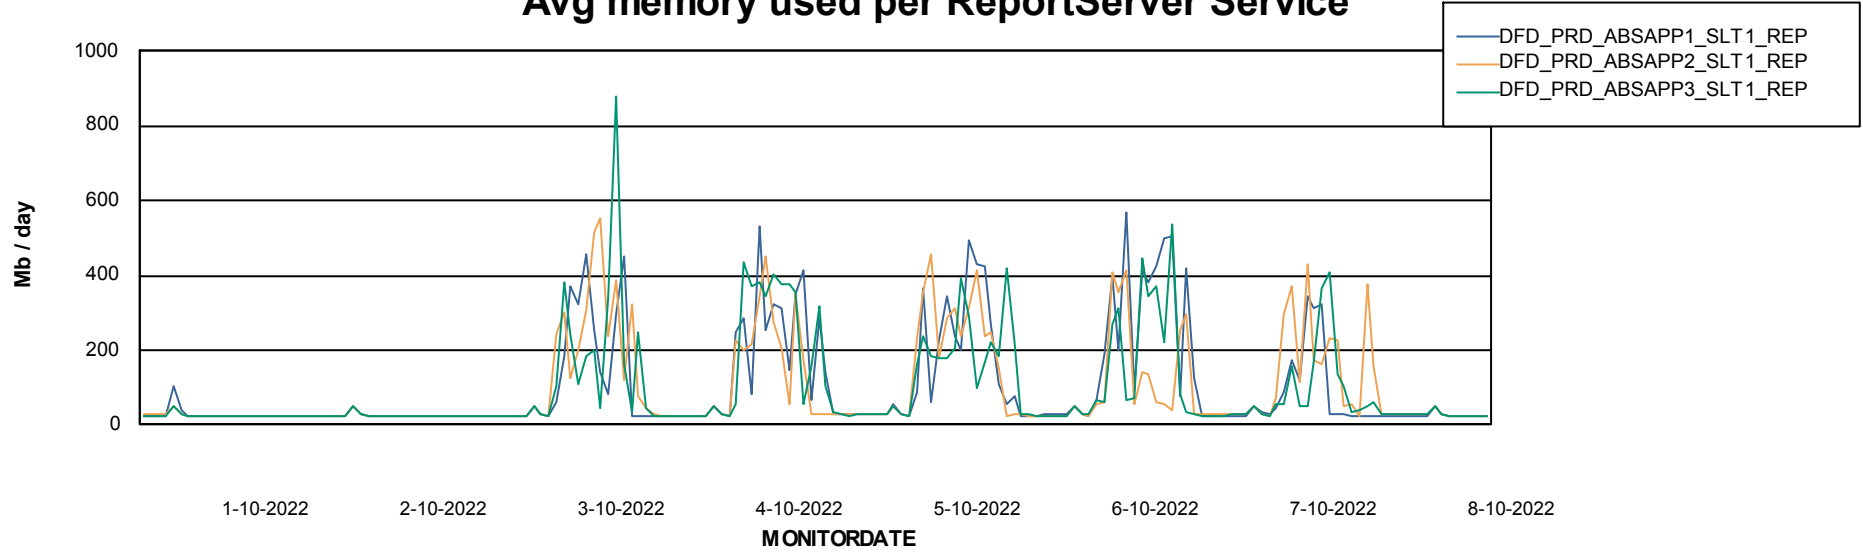

ABSSolute Application ReportServer Services

Avg memory used per ReportServer Service