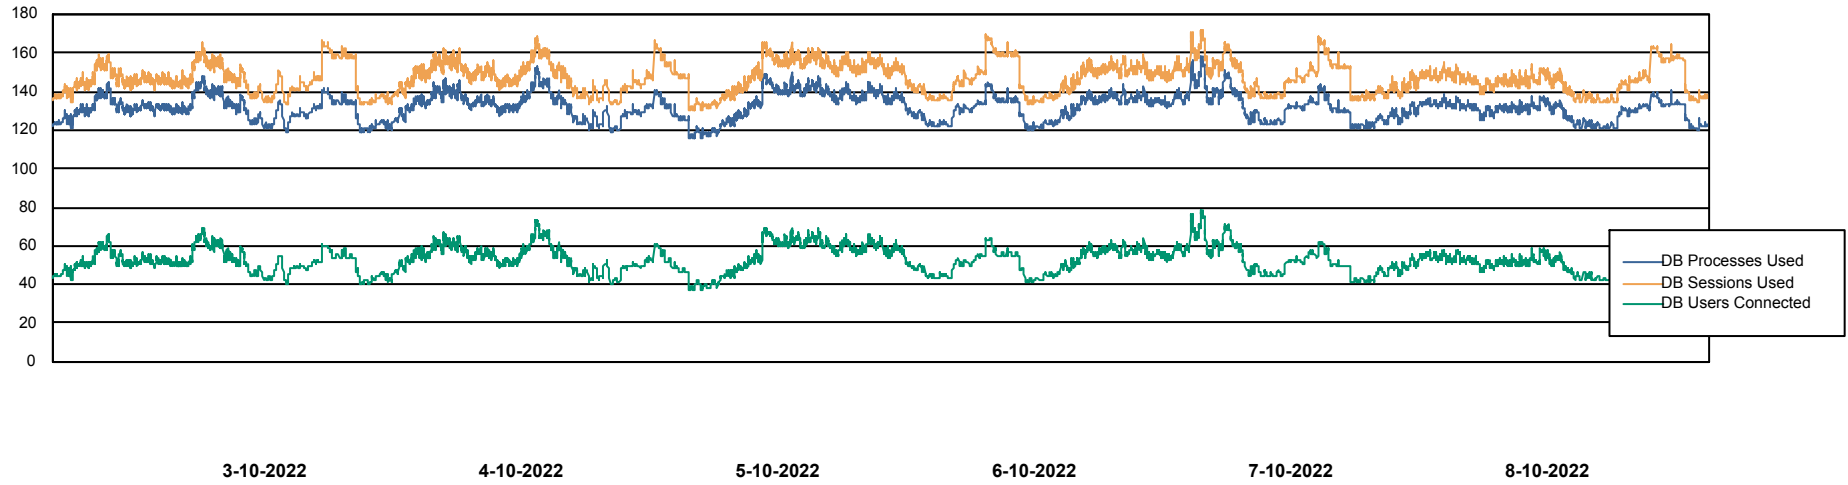

Harddisk Usage CUS_StandByDBSrv_ABSDb2

	Free disk space on C: (%)	Total disk space on C: (Gb)	Used disk space on C: (Gb)	Free disk space on D: (%)	Total disk space on D: (Gb)	Used disk space on D: (Gb)
8-10-2022	66	199	68	23	1,024	787
7-10-2022	66	199	68	23	1,024	786
6-10-2022	66	199	69	23	1,024	785
5-10-2022	65	199	69	24	1,024	778
4-10-2022	65	199	69	24	1,024	774
3-10-2022	65	199	69	25	1,024	773
2-10-2022	65	199	69	24	1,024	776

Weekly SLA Customer Report

Customer CUS_Production
Database ID 131

Database Performance CUS_ProdDB_Primary

Weekly SLA Customer Report

Customer CUS_Production
Database ID 131

Database Performance CUS_ProdDB_Standby