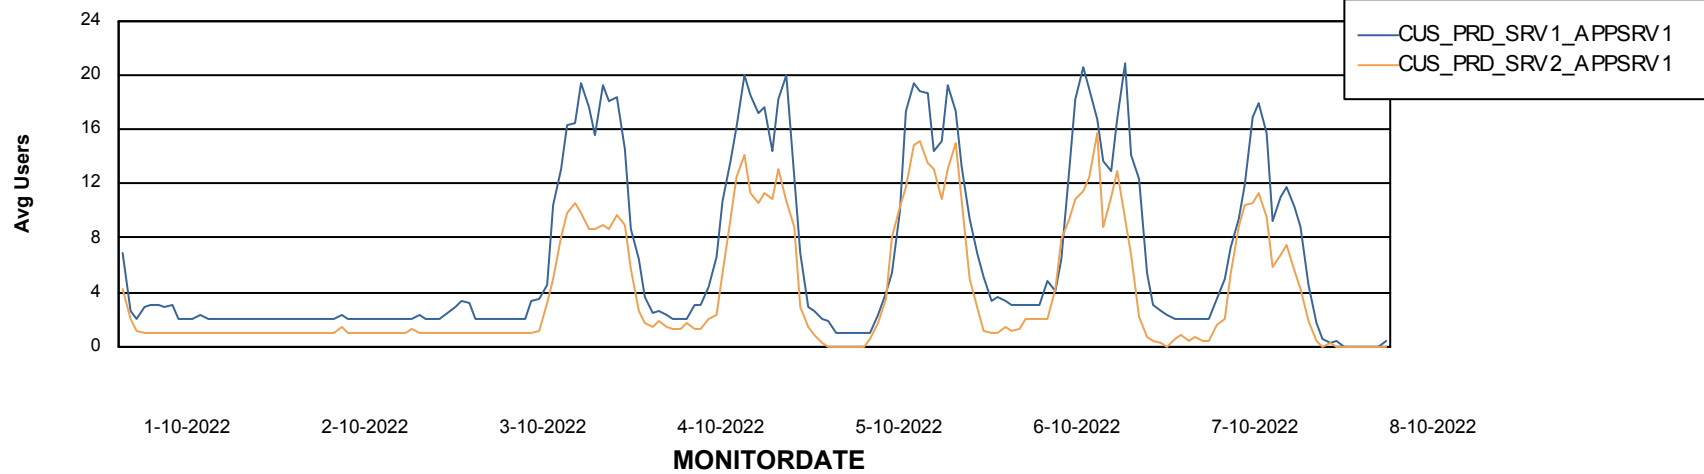

Avg users per day per ABS server