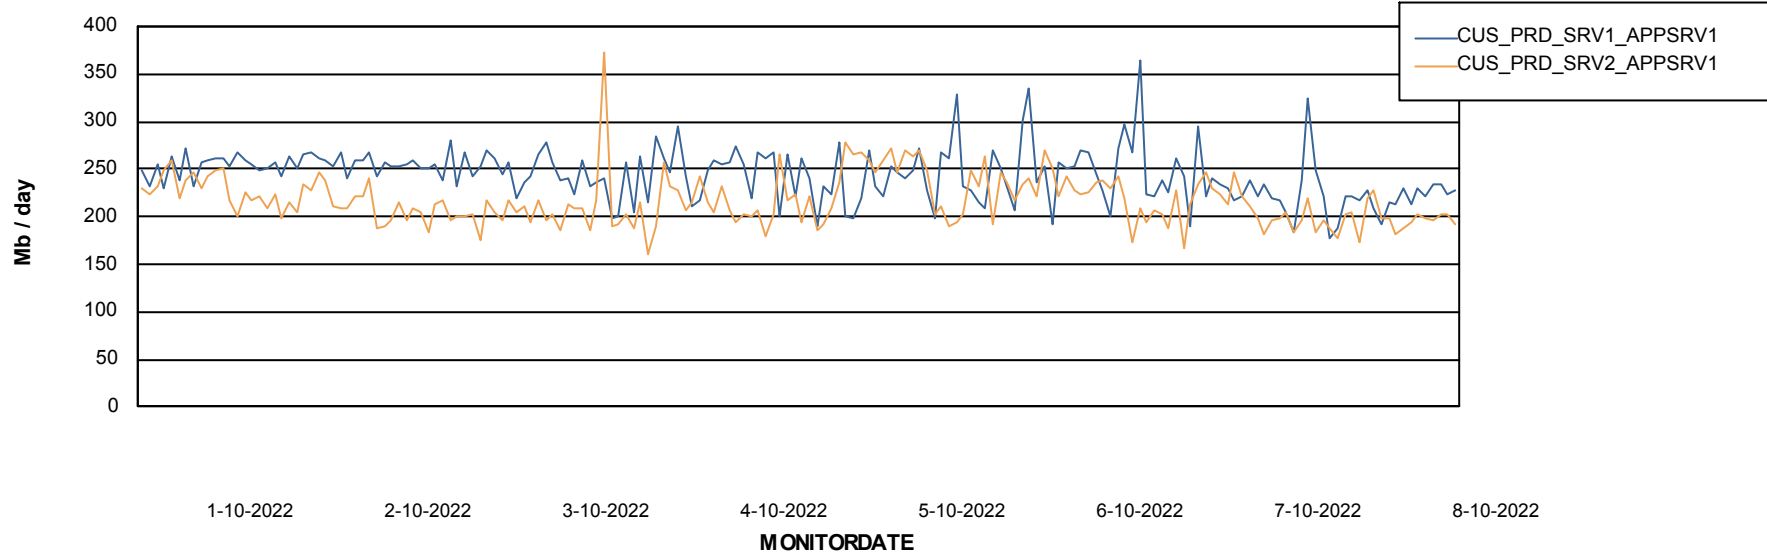

Standby Database Health CUS_Production

Recovery lag for last 7 days

Weekly SLA Customer Report

Customer CUS_Production
Database ID 131

ABSSolute Application Server Services

Avg memory used per ABS Server Service