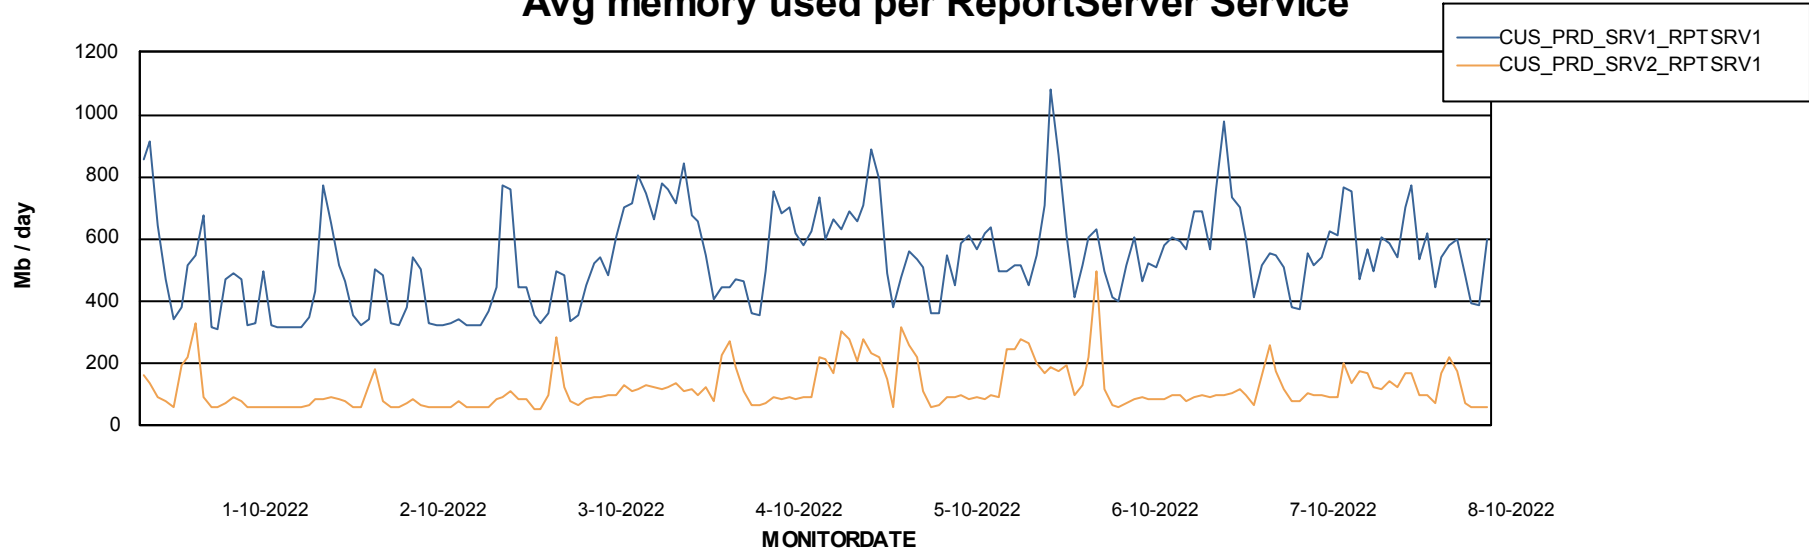

Avg users per day per ABS server

Weekly SLA Customer Report

Customer CUS_Production
Database ID 131

ABSSolute Web Component Services

Avg memory used per ReportServer Service

Weekly SLA Customer Report

Customer CUS_Production
Database ID 131