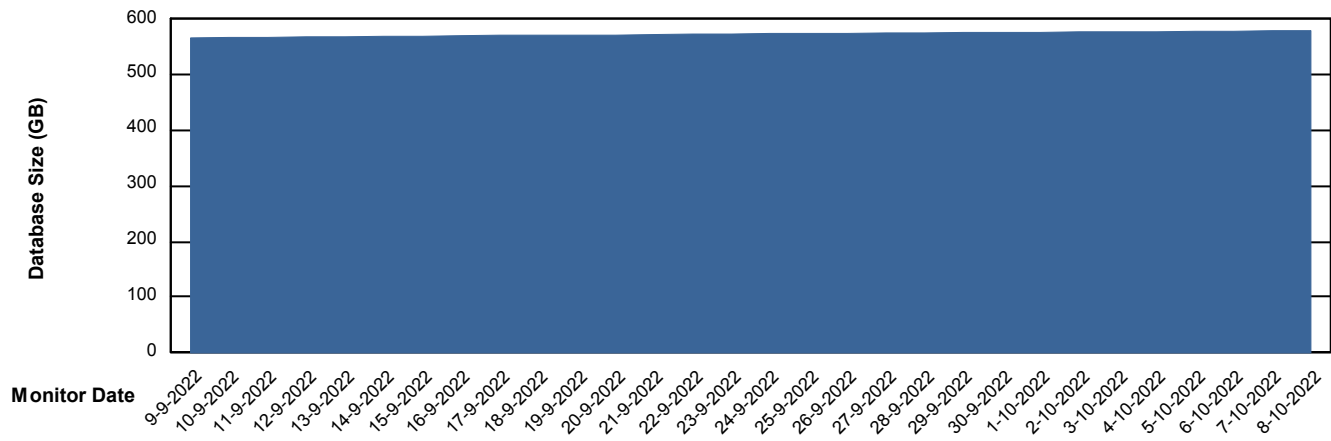

DATABASE SIZE CUS_ProdDB_Primary

Database growth over last month