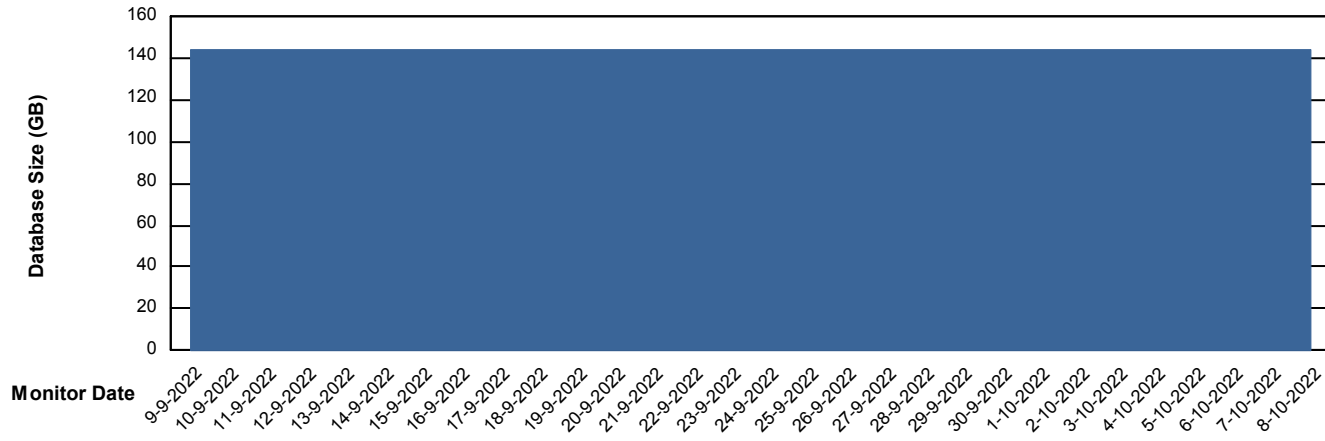

DATABASE SIZE CLODB_TEST_CLO-ORA02

Database growth over last month