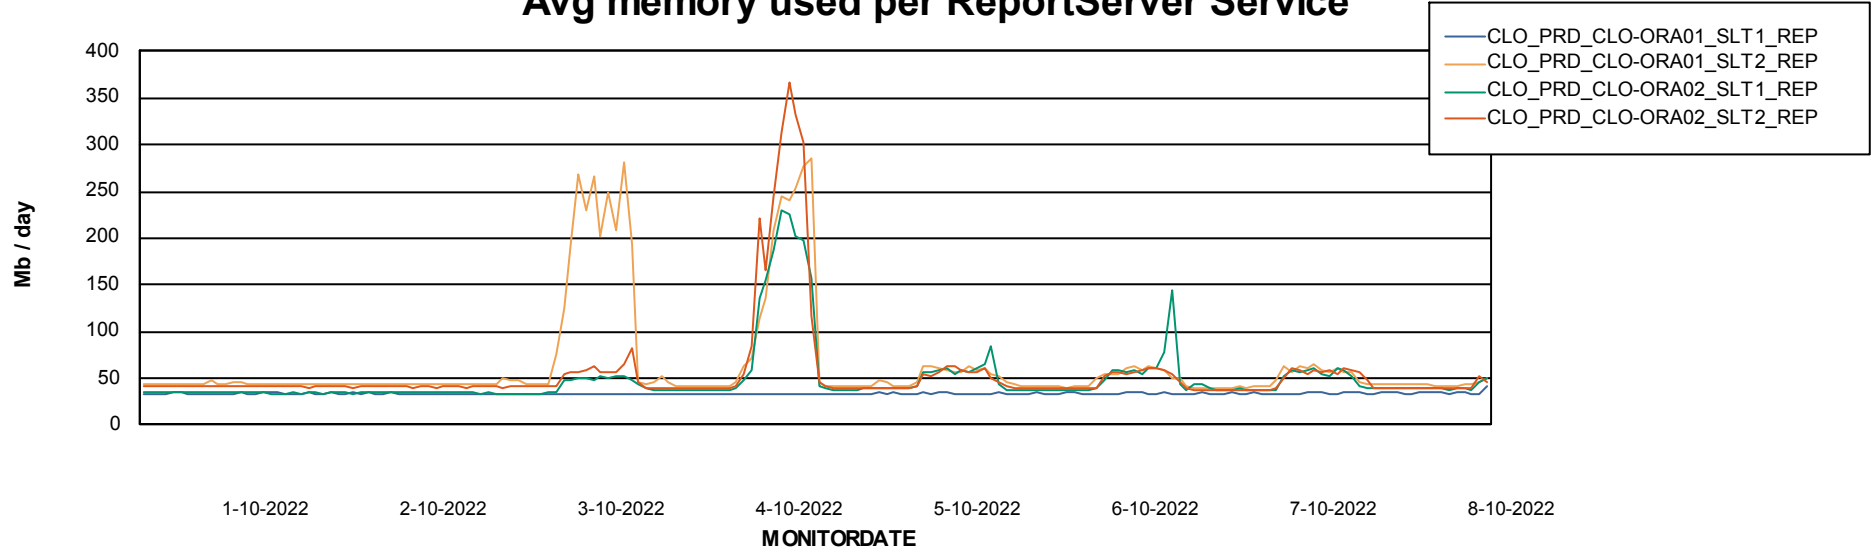

ABSSolute Application ReportServer Services

Avg memory used per ReportServer Service