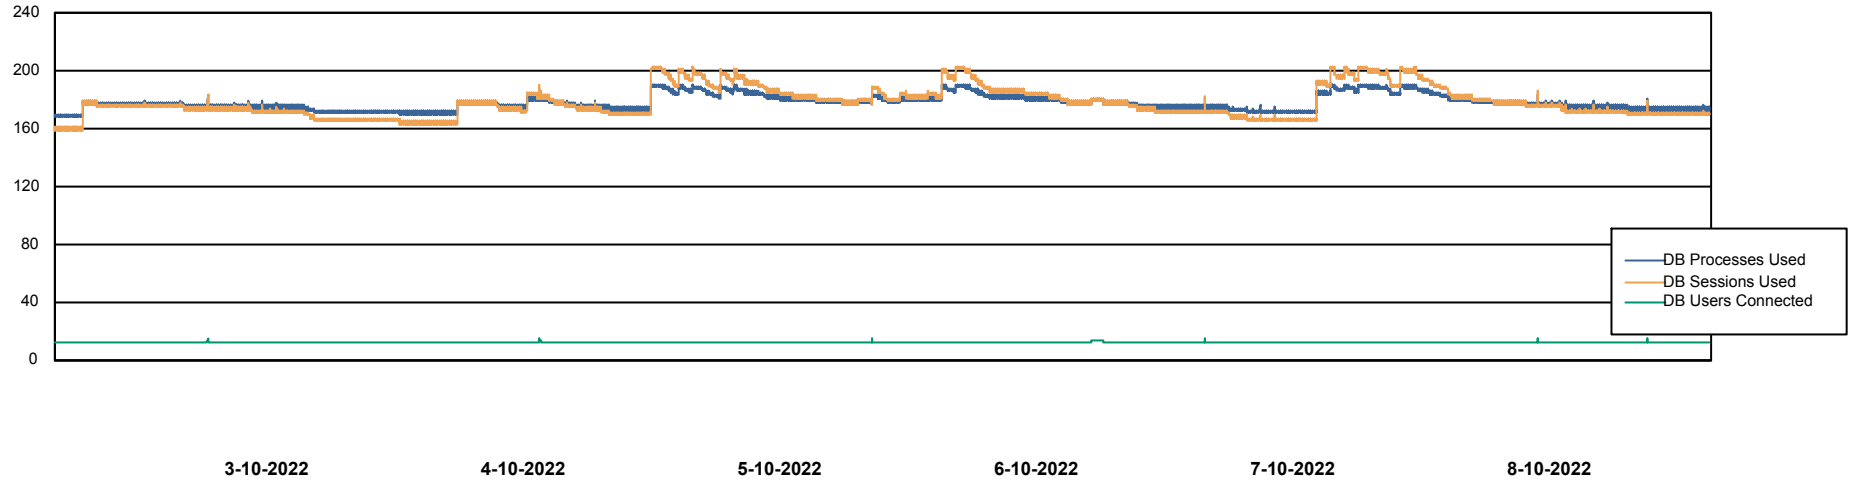

Database Performance CLODB_TEST_CLO-ORA02