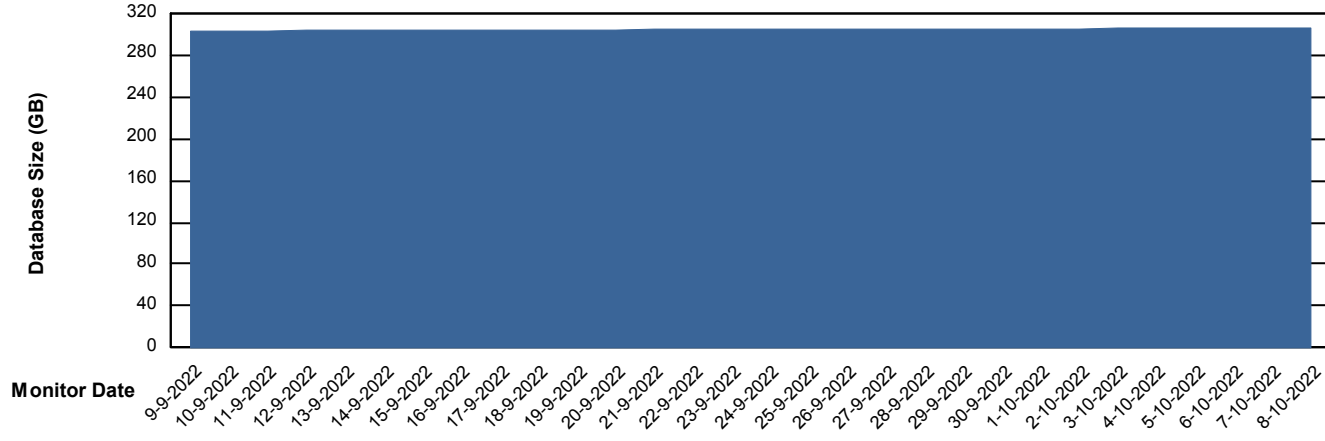

DATABASE SIZE CLODB_PRD_CLO-ORA01

Database growth over last month