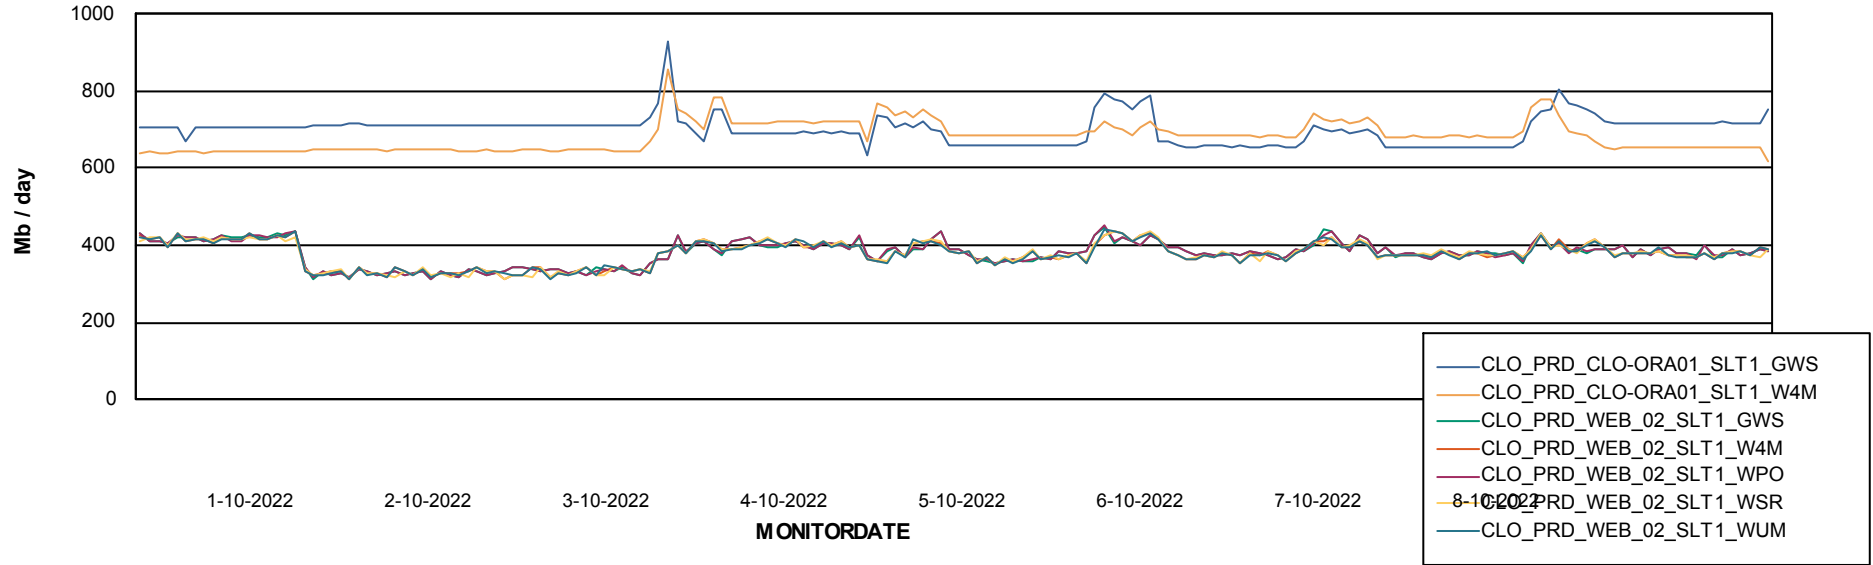

ABSSolute Application ReportServer Services

Avg memory used per ReportServer Service

Weekly SLA Customer Report

Customer CLO Production
Database ID 38

ABSSolute Web Component Services

Avg memory used per ABS Web component