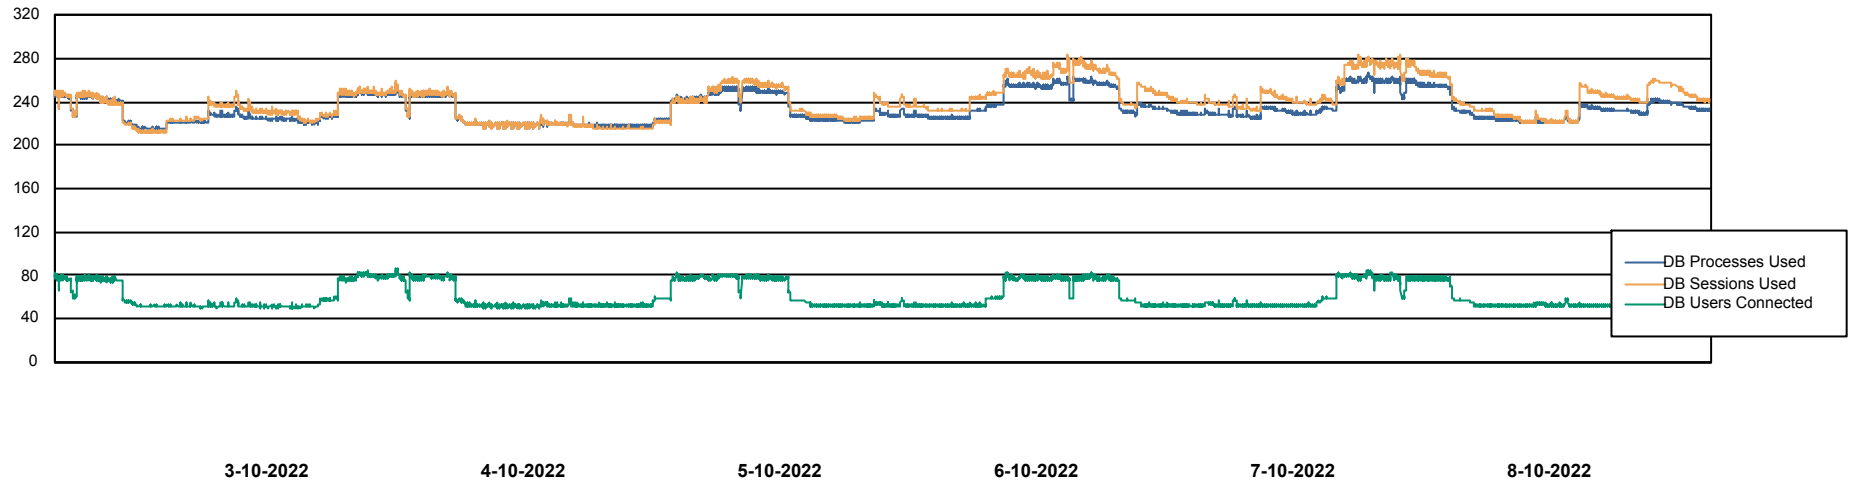

Database Performance CLODB_PRD_CLO-ORA01