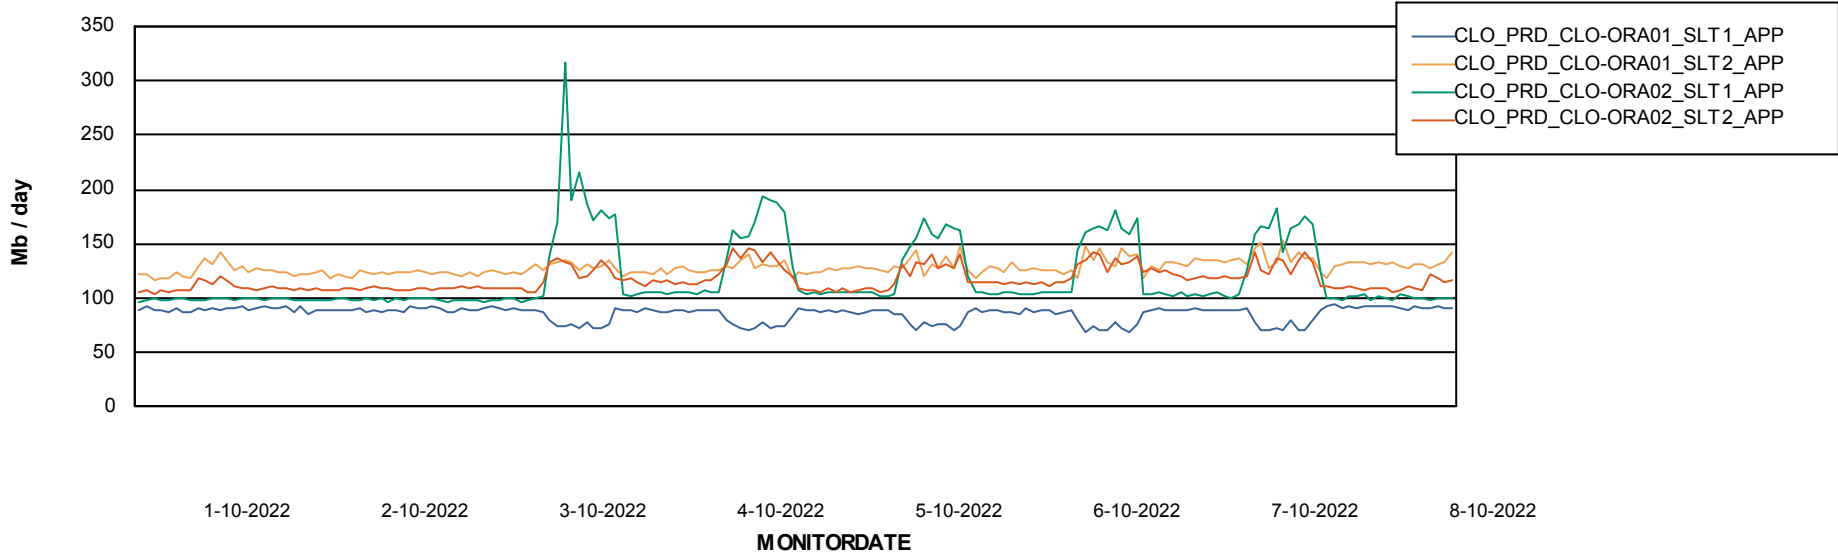

Weekly SLA Customer Report

Customer CLO Production
Database ID 38

Database Tablespace CLODB_TEST_CLO-ORA02

Date	Tablespace Name	Filesize (Gb)	Usedsize (Gb)	Percentage free
8-10-2022	ABSDATA	88	47	47
	INDX	112	94	16
7-10-2022	ABSDATA	88	47	47
	INDX	112	94	16
6-10-2022	ABSDATA	88	47	47
	INDX	112	94	16
5-10-2022	ABSDATA	88	47	47
	INDX	112	94	16
4-10-2022	ABSDATA	88	47	47
	INDX	112	94	16
3-10-2022	ABSDATA	88	47	47
	INDX	112	94	16
2-10-2022	ABSDATA	88	47	47
	INDX	112	94	16

Weekly SLA Customer Report

Customer CLO Production
Database ID 38

ABSSolute Application Server Services

Avg memory used per ABS Server Service

Avg users per day per ABS server

Weekly SLA Customer Report

Customer CLO Production
Database ID 38