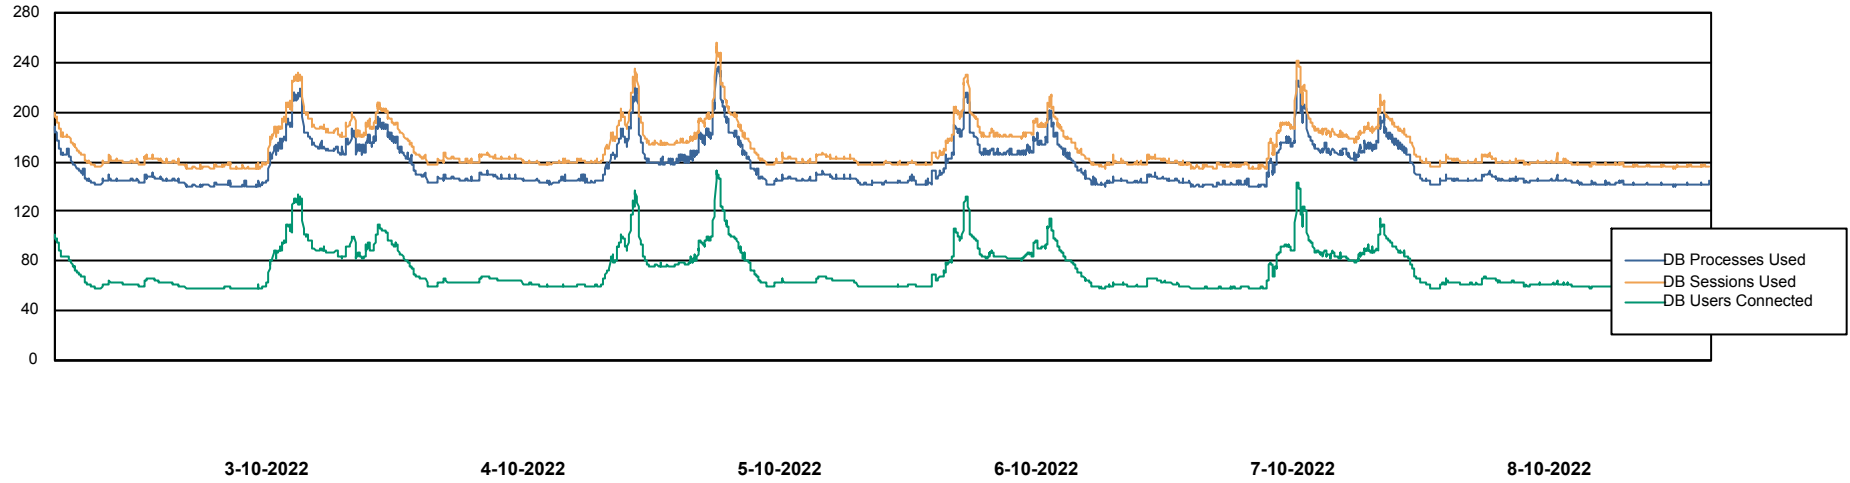

Weekly SLA Customer Report

Customer AUJ Production
Database ID 41

Database Performance AUJ Prod. BI DB (PABSBI1 server)

Weekly SLA Customer Report

Customer AUJ Production
Database ID 41

Database Performance AUJ_DB1_Primary