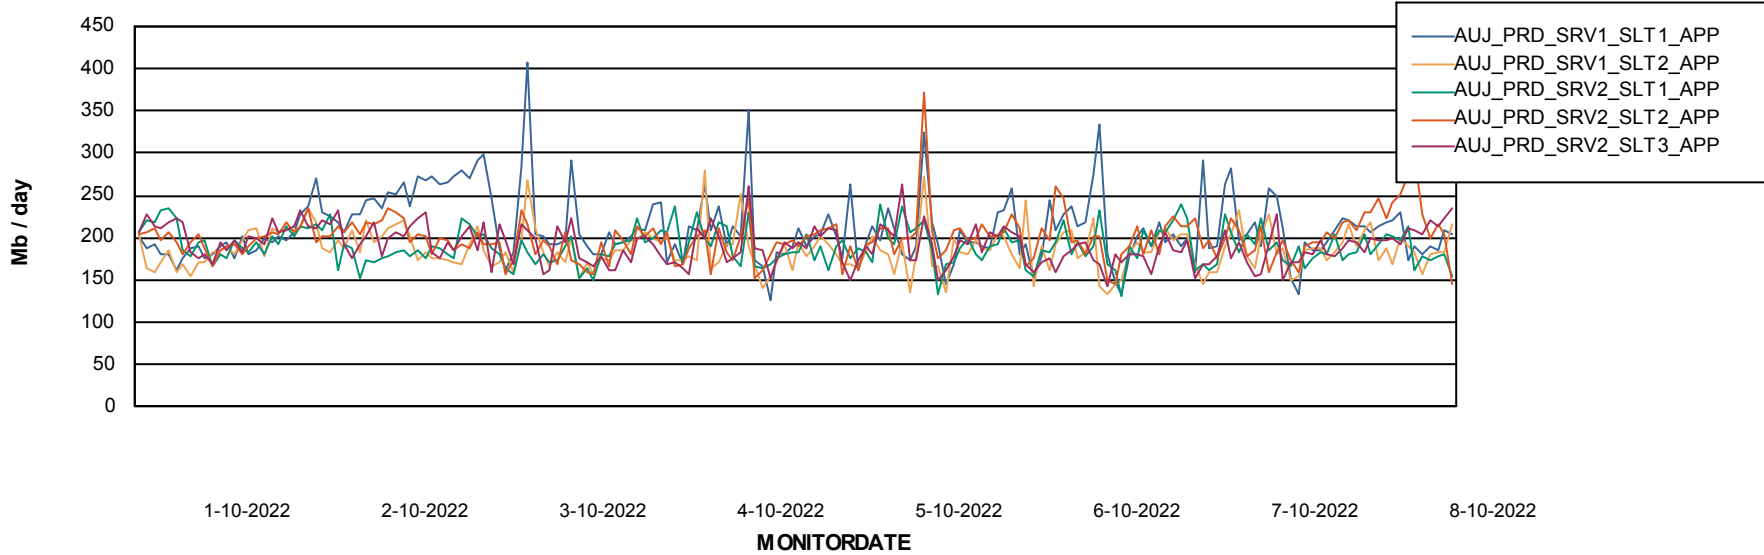

ABSSolute Application Server Services

Avg memory used per ABS Server Service