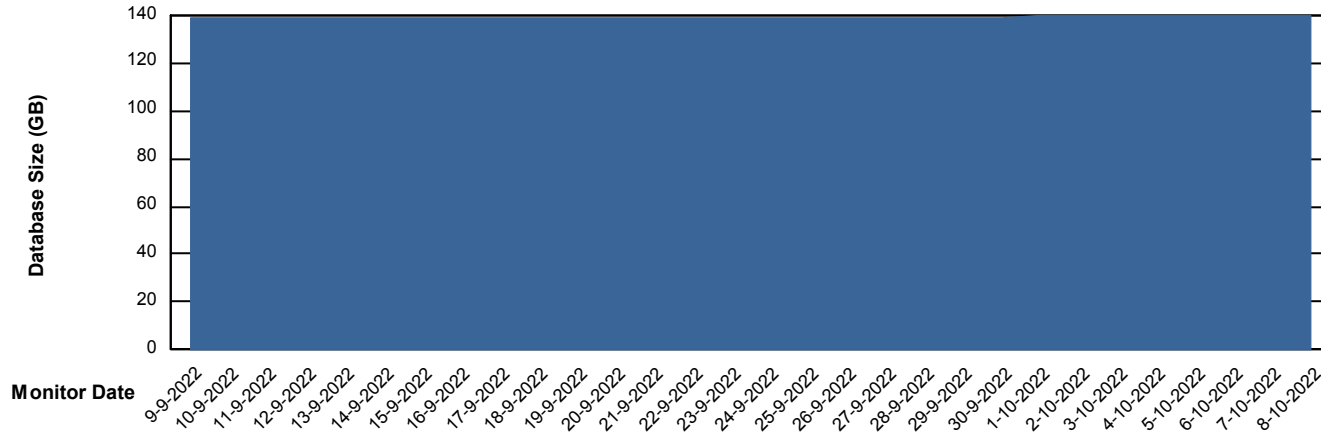

DATABASE SIZE AUJ Prod. BI DB (PABSBI1 server)

Database growth over last month