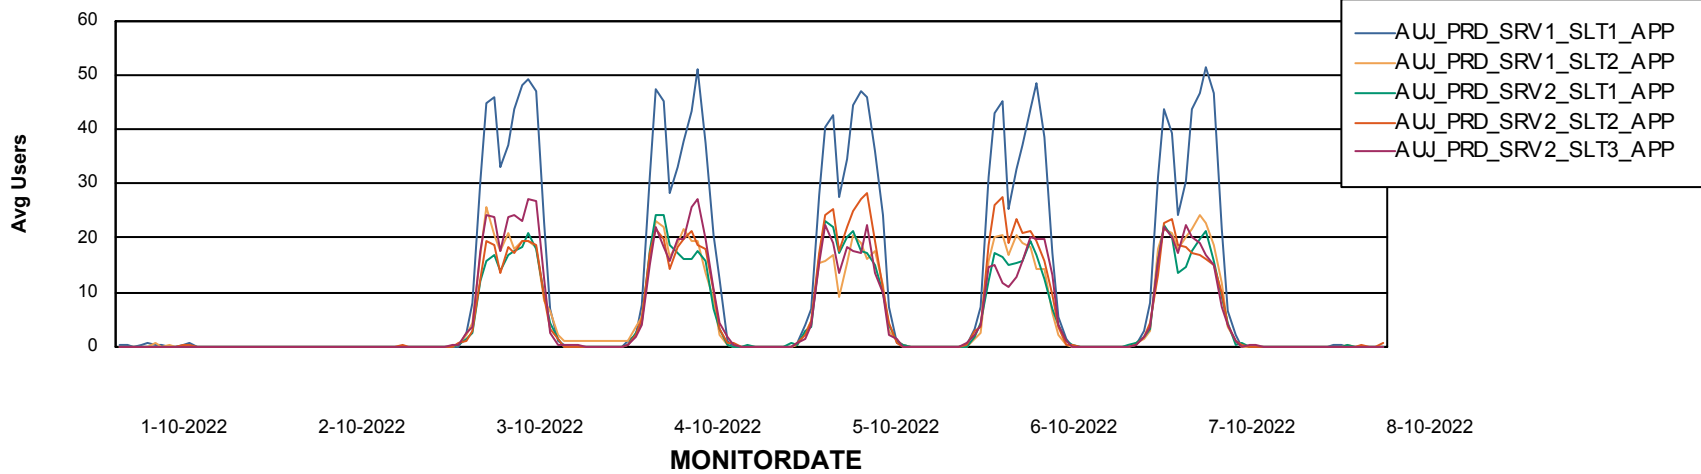

Weekly SLA Customer Report

Customer AUJ Production
Database ID 41

ABSSolute Application Server Services

Avg memory used per ABS Server Service

Avg users per day per ABS server

Weekly SLA Customer Report

Customer AUJ Production
Database ID 41