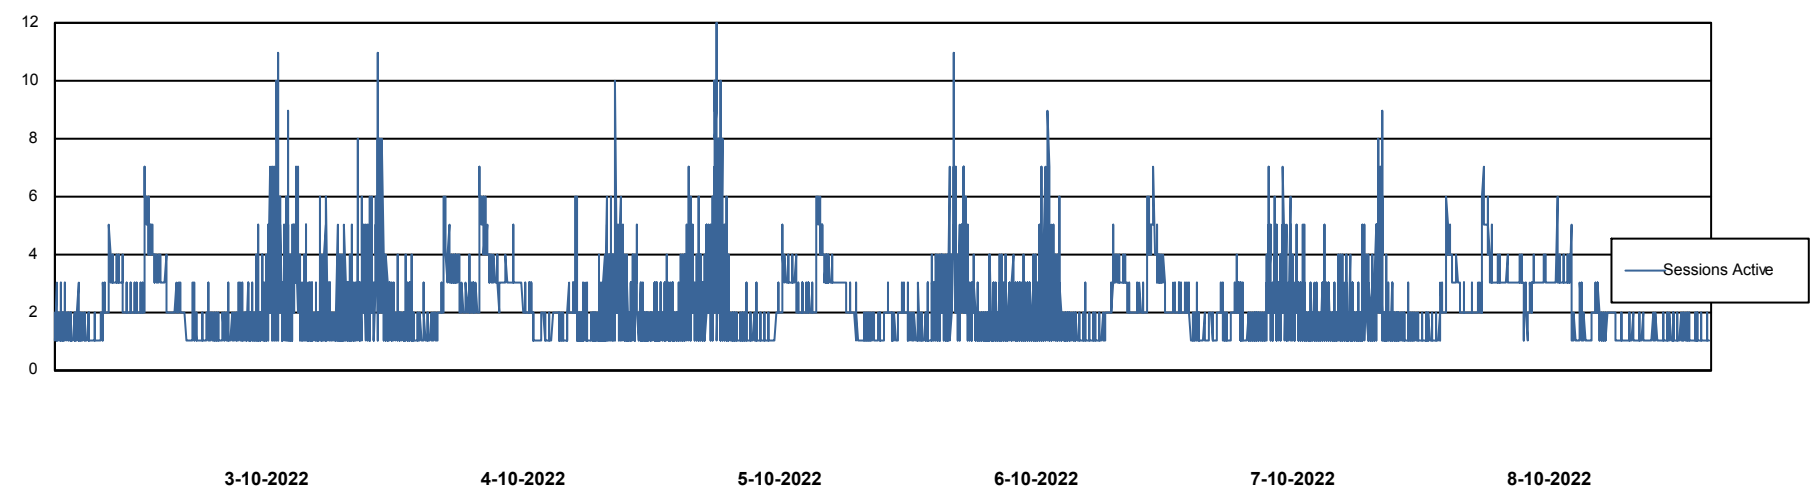

Weekly SLA Customer Report

Customer AUJ Production
Database ID 41

Database Performance AUJ Prod. BI DB (PABSBI1 server)

Weekly SLA Customer Report

Customer AUJ Production
Database ID 41

Database Performance AUJ_DB1_Primary