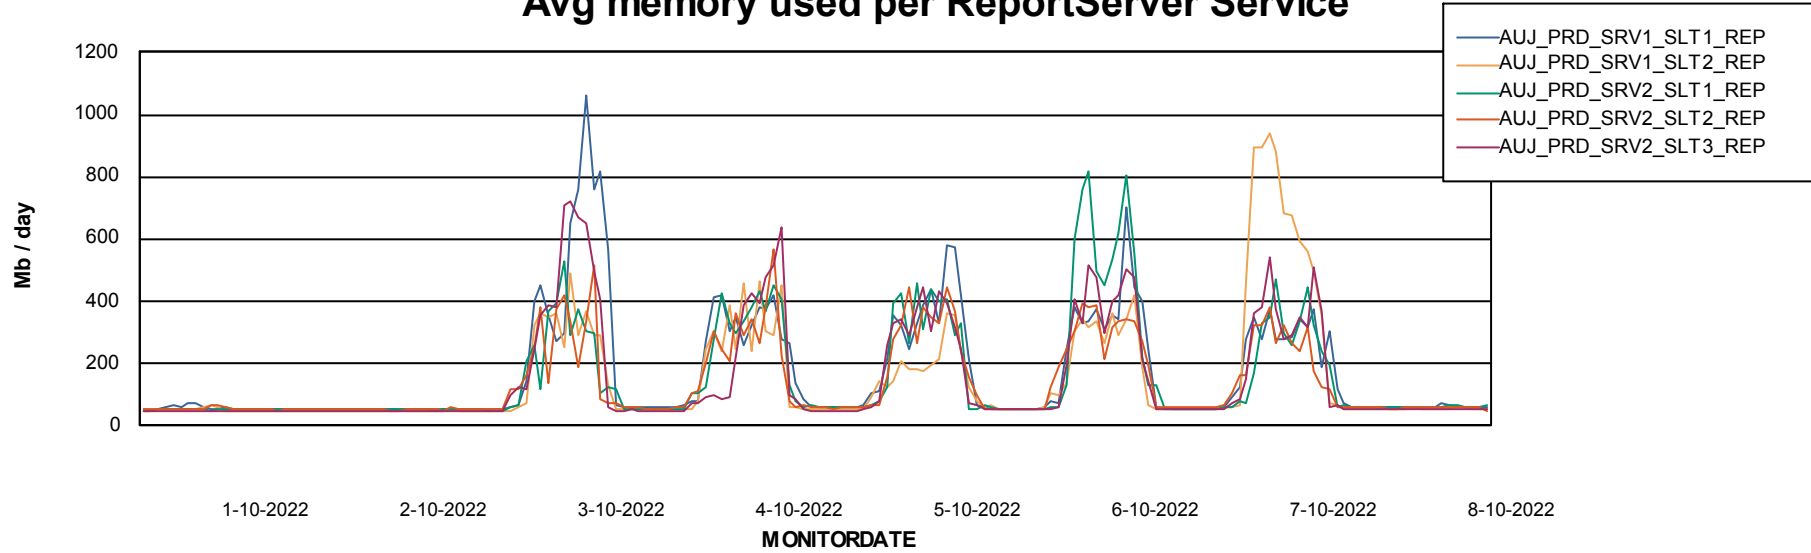

ABSSolute Application ReportServer Services

Avg memory used per ReportServer Service