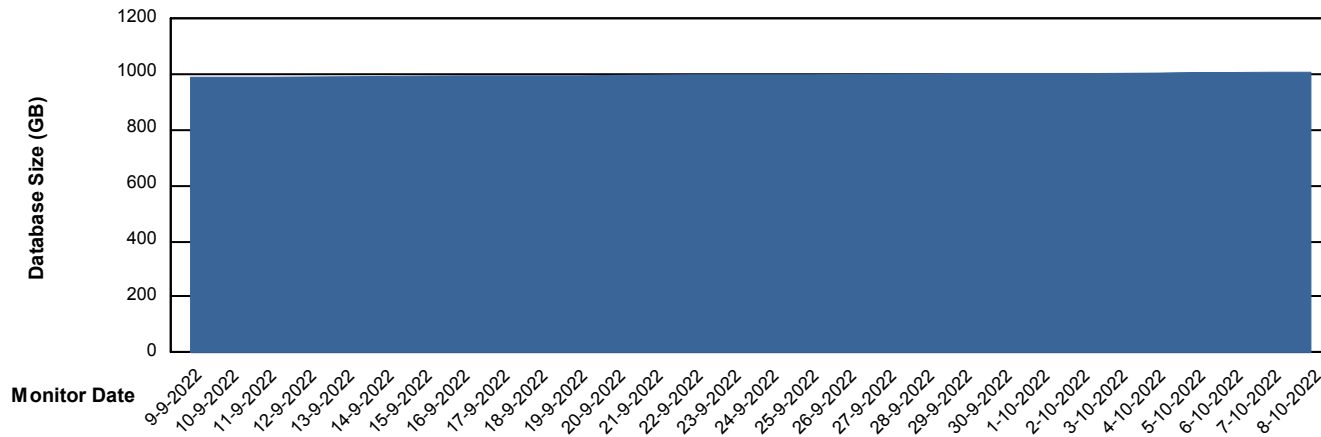

Weekly SLA Customer Report

Customer AUJ Production
Database ID 41

DATABASE SIZE AUJ Prod. BI DB (PABSBI1 server)

Database growth over last month

DATABASE SIZE AUJ_DB1_Primary

Database growth over last month