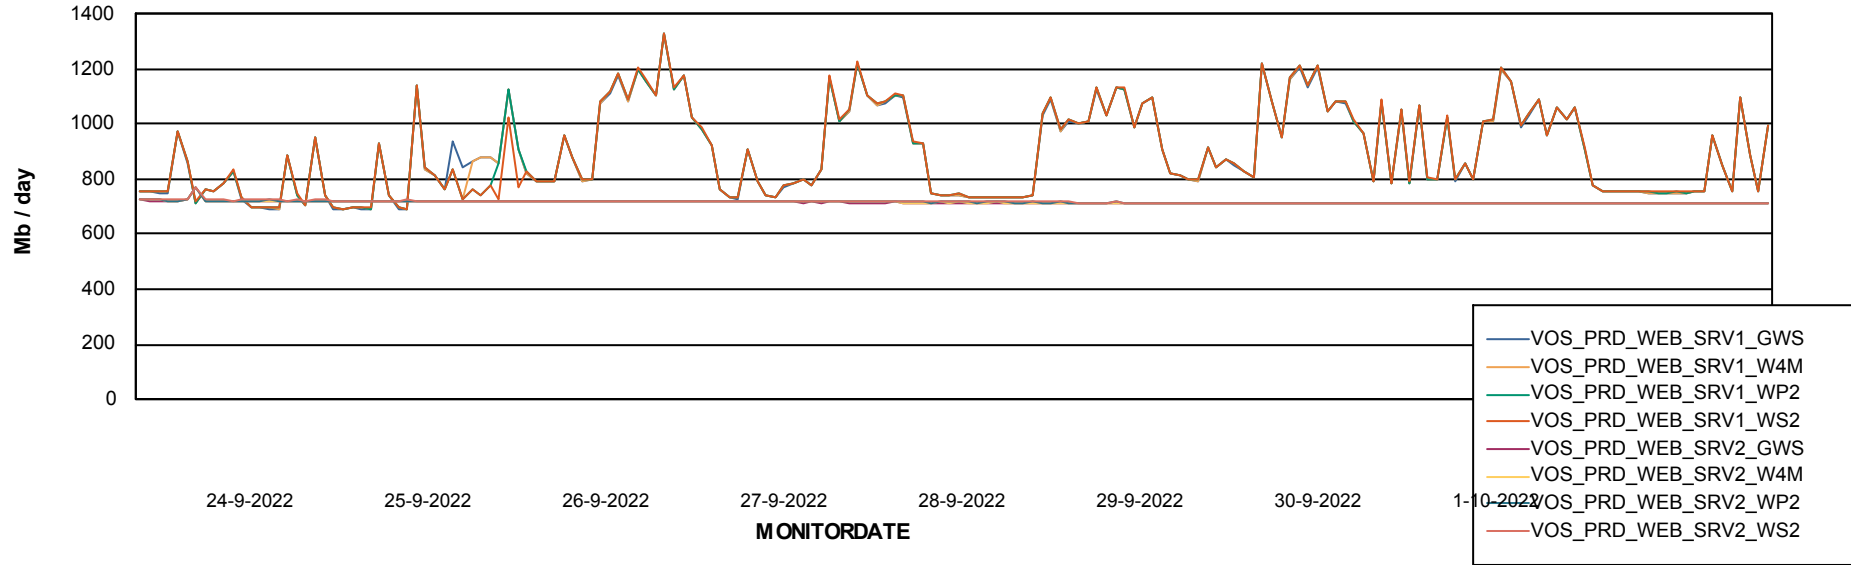

ABSSolute Web Component Services

Avg memory used per ABS Web component