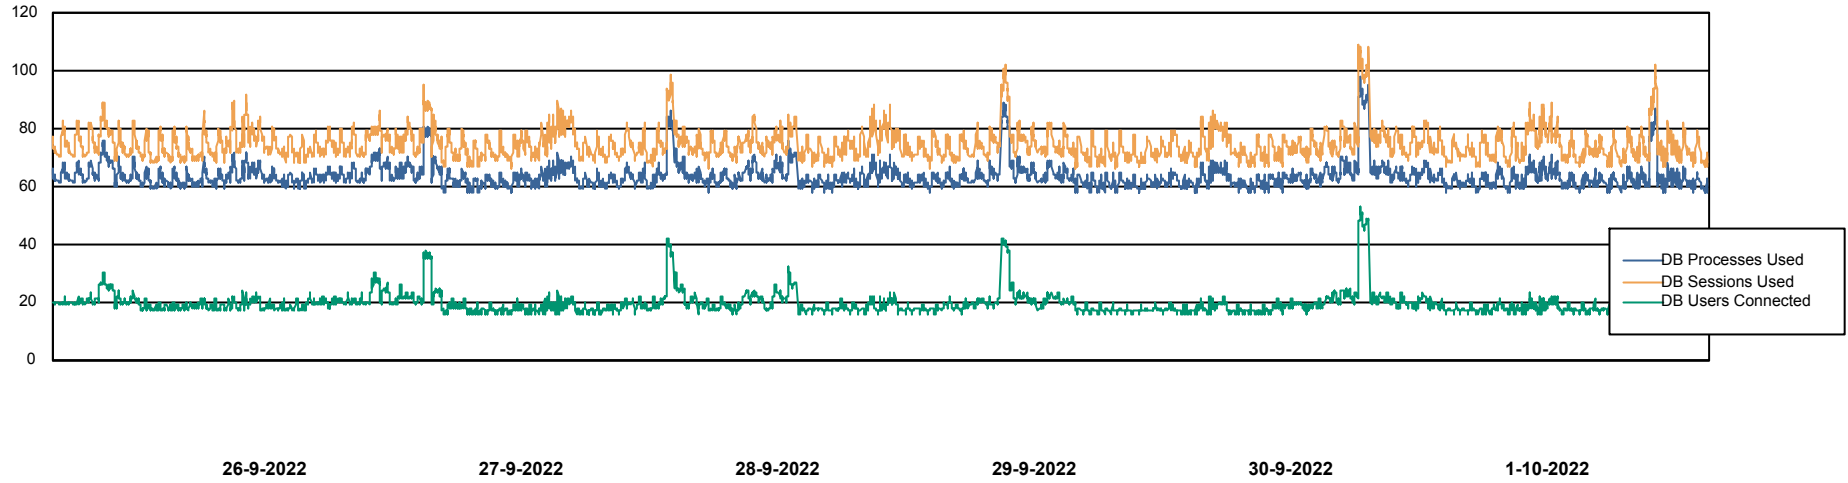

Database Performance VOSDB_BI