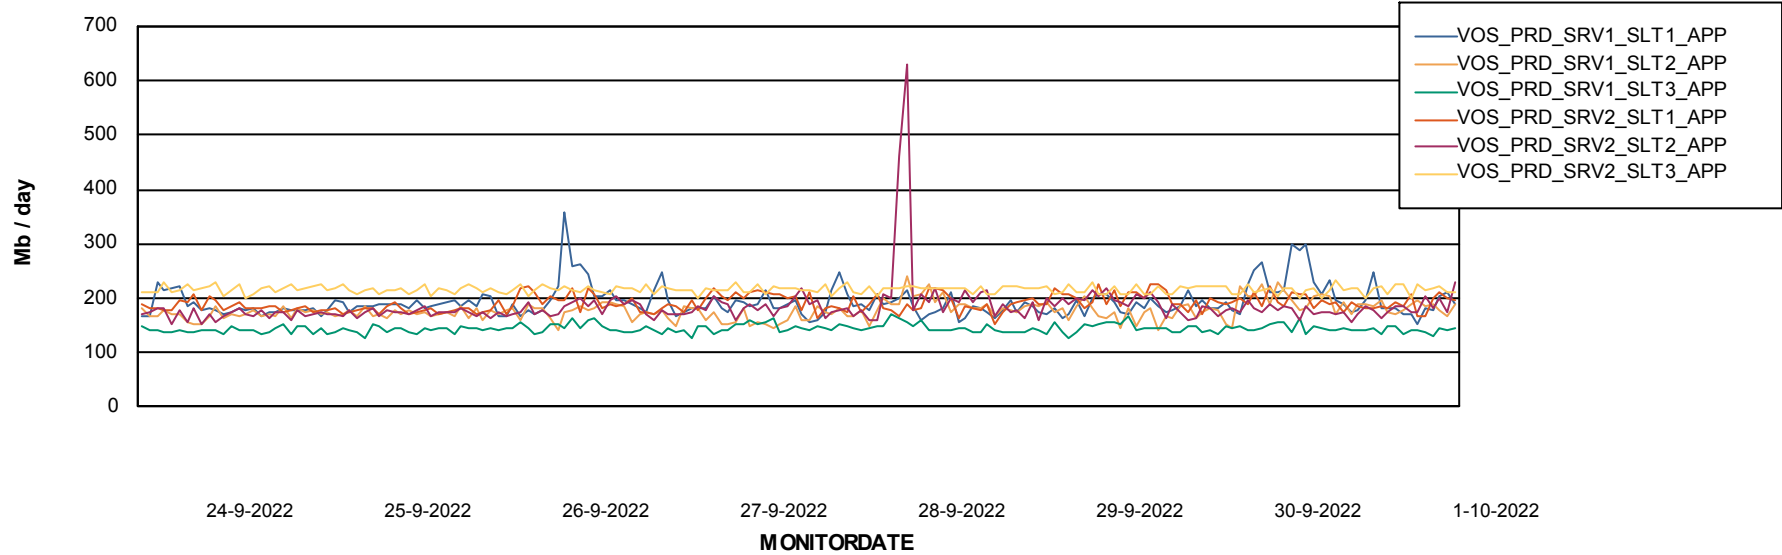

Standby Database Health VOS_Production

Recovery lag for last 7 days

Weekly SLA Customer Report

Customer VOS_Production
Database ID 143

ABSSolute Application Server Services

Avg memory used per ABS Server Service