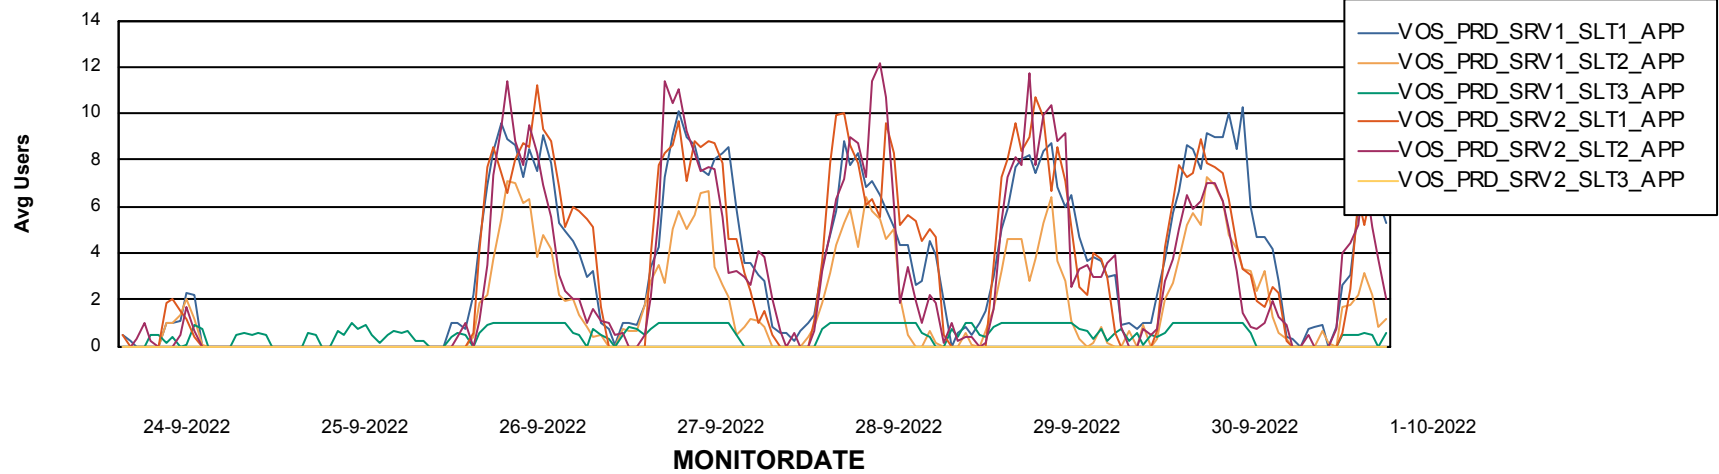

Avg users per day per ABS server