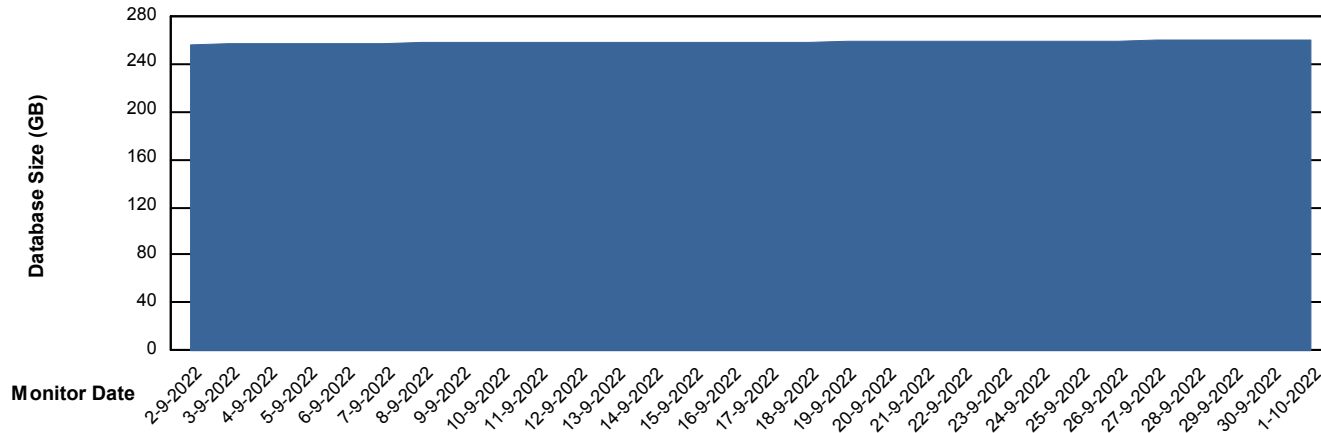

DATABASE SIZE VOSDB_Production

Database growth over last month