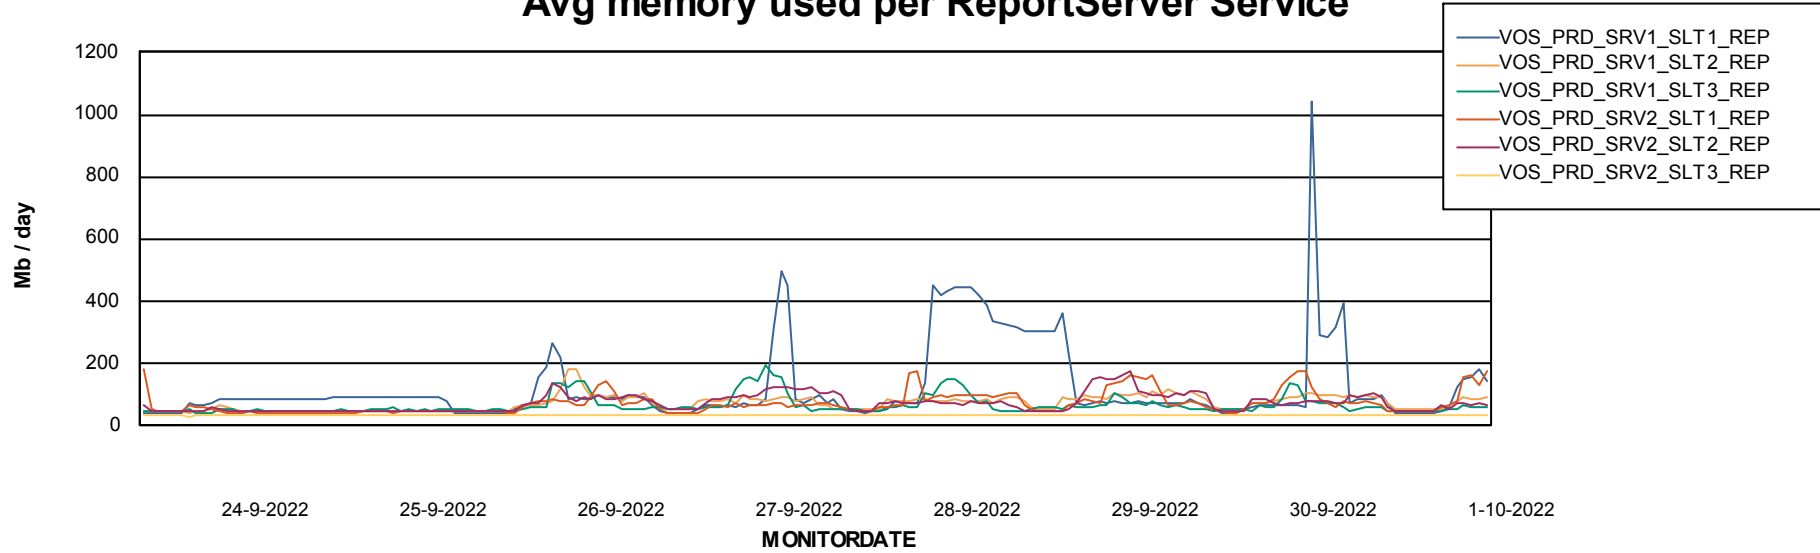

Avg users per day per ABS server

Weekly SLA Customer Report

Customer VOS_Production
Database ID 143

ABSSolute Application ReportServer Services

Avg memory used per ReportServer Service

Weekly SLA Customer Report