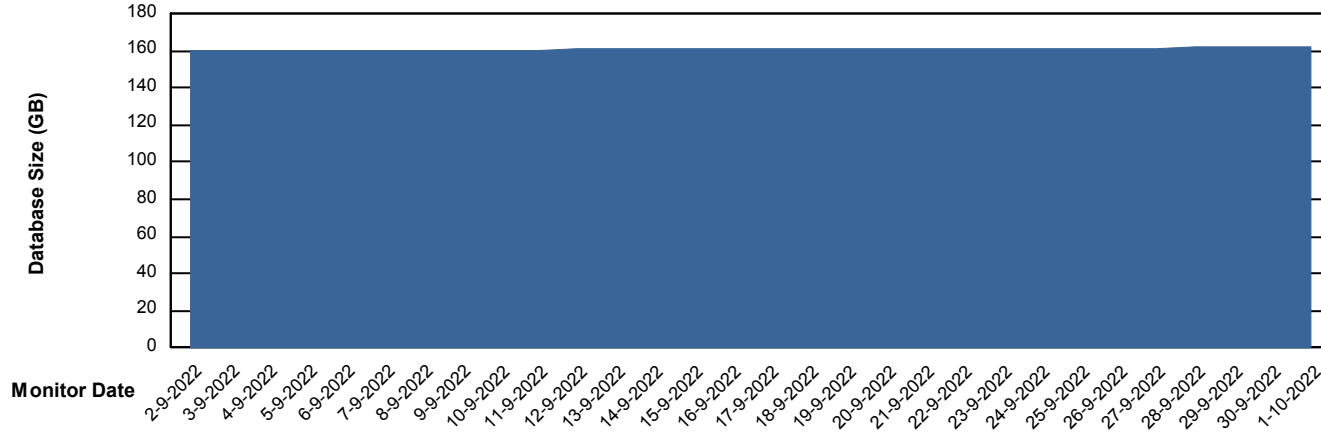

Customer VOS_Production
Database ID 143

Database Performance VOSDB_Standby

DB Processes Max 1,000

Weekly SLA Customer Report

Customer VOS_Production
Database ID 143

DATABASE SIZE VOSDB_BI

Database growth over last month