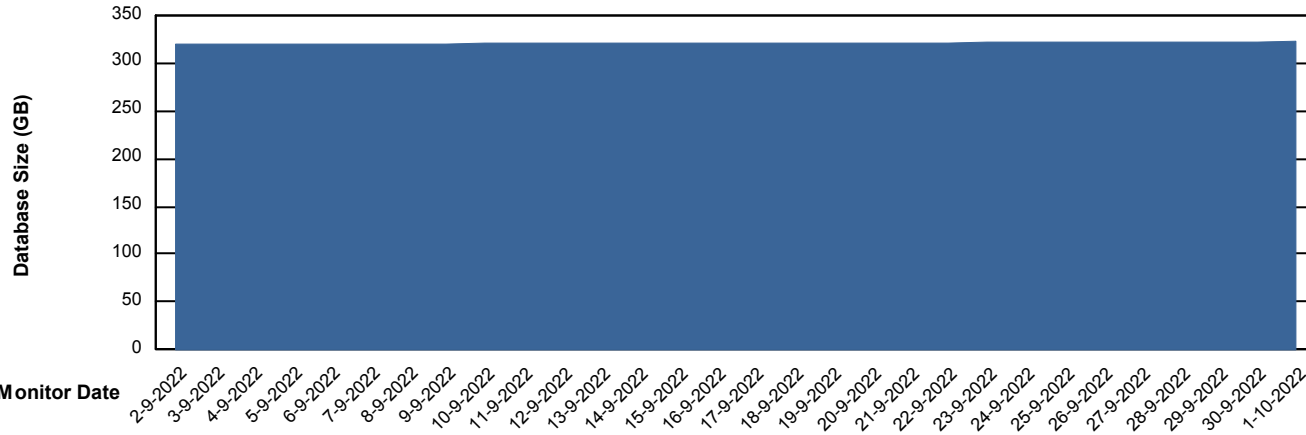

Weekly SLA Customer Report

Customer VEN_Production
Database ID 35

Database Performance VENDB_Production

Weekly SLA Customer Report

Customer VEN_Production
Database ID 35

Database Performance VENDB_Standby

DB Processes Max 300

Weekly SLA Customer Report

Customer VEN_Production
 Database ID 35

DATABASE SIZE VENDB_Production

Database growth over last month

Database Tablespace VENDB_Production

Date	Tablespace Name	Filesize (Gb)	Usedsize (Gb)	Percentage free
1-10-2022	ABSDATA	200	164	18
	INDX	184	150	18
30-9-2022	ABSDATA	200	163	18
	INDX	184	150	19
29-9-2022	ABSDATA	200	163	18
	INDX	184	150	19
28-9-2022	ABSDATA	200	163	18
	INDX	184	150	19
27-9-2022	ABSDATA	200	163	18
	INDX	184	150	19
26-9-2022	ABSDATA	200	163	18
	INDX	184	150	19
25-9-2022	ABSDATA	200	163	18
	INDX	184	149	19