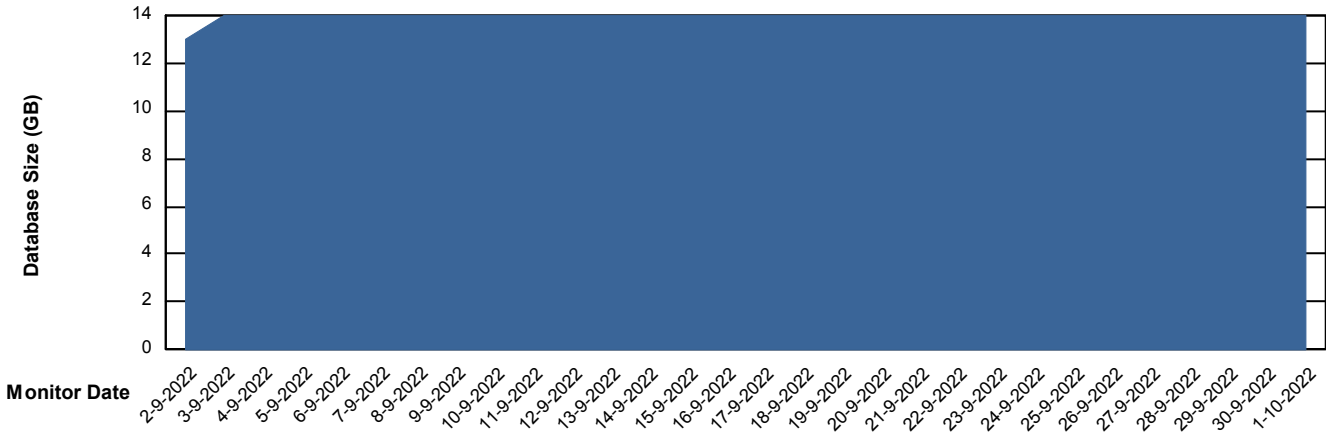

DB Processes Max 500

Weekly SLA Customer Report

Customer SPI_Production
 Database ID 49

DATABASE SIZE SPIDB_Production

Database growth over last month

Database Tablespace SPIDB_Production

Date	Tablespace Name	Filesize (Gb)	Usedsize (Gb)	Percentage free
1-10-2022	ABSDATA	5	3	50
	INDX	8	4	48
30-9-2022	ABSDATA	5	3	50
	INDX	8	4	48
29-9-2022	ABSDATA	5	3	50
	INDX	8	4	48
28-9-2022	ABSDATA	5	3	50
	INDX	8	4	48
27-9-2022	ABSDATA	5	2	50
	INDX	8	4	48
26-9-2022	ABSDATA	5	2	50
	INDX	8	4	48
25-9-2022	ABSDATA	5	2	50
	INDX	8	4	48