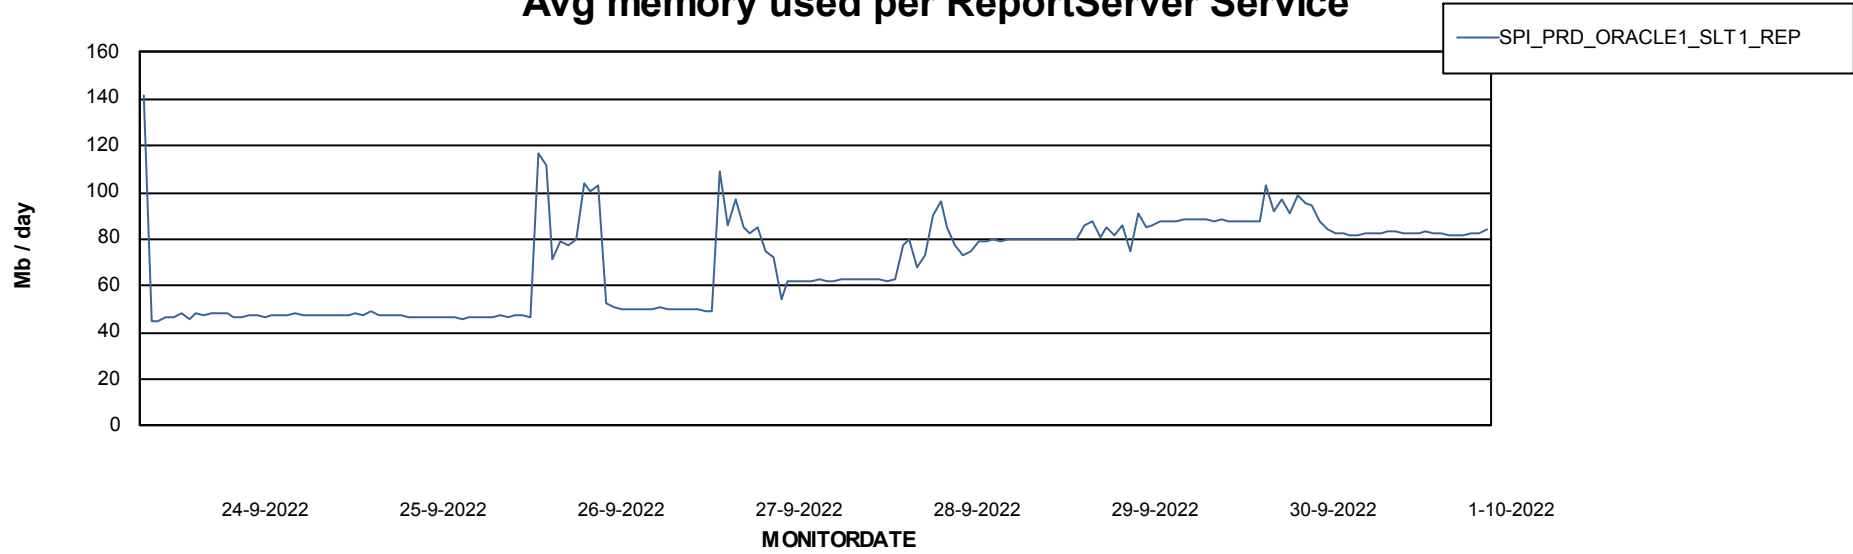

ABSSolute Application ReportServer Services

Avg memory used per ReportServer Service