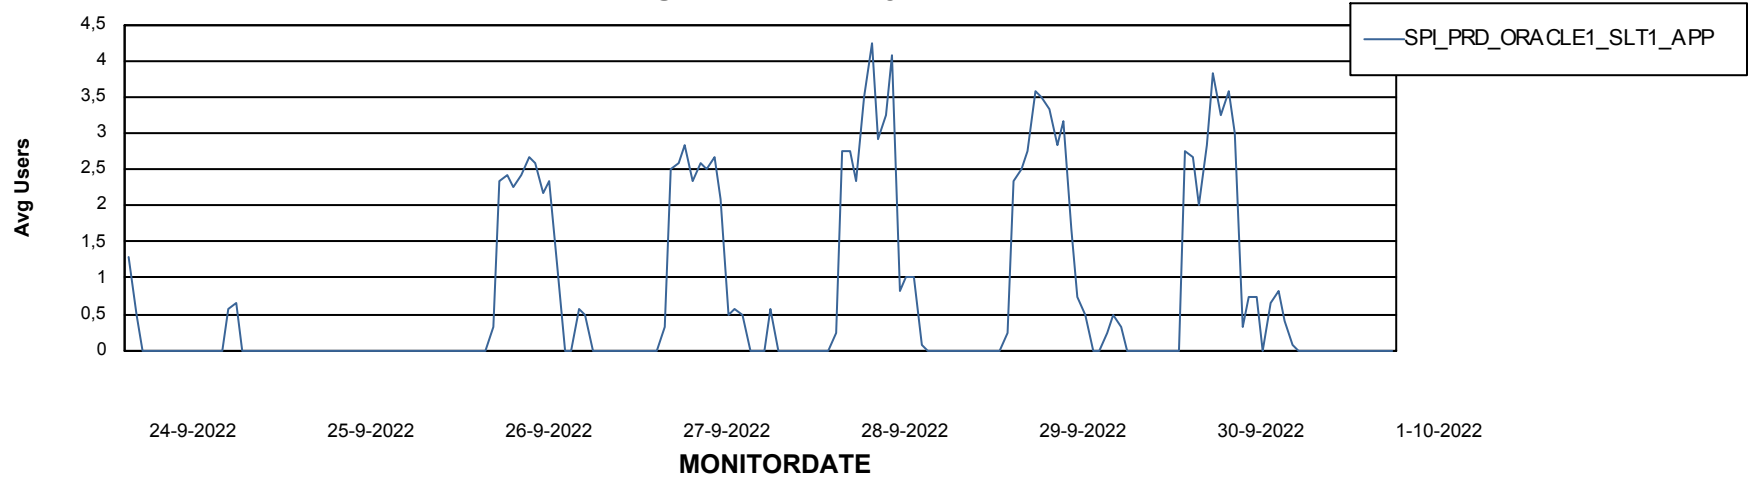

Weekly SLA Customer Report

Customer SPI_Production
Database ID 49

ABSSolute Application Server Services

Avg memory used per ABS Server Service

Avg users per day per ABS server

Weekly SLA Customer Report

Customer SPI_Production
Database ID 49