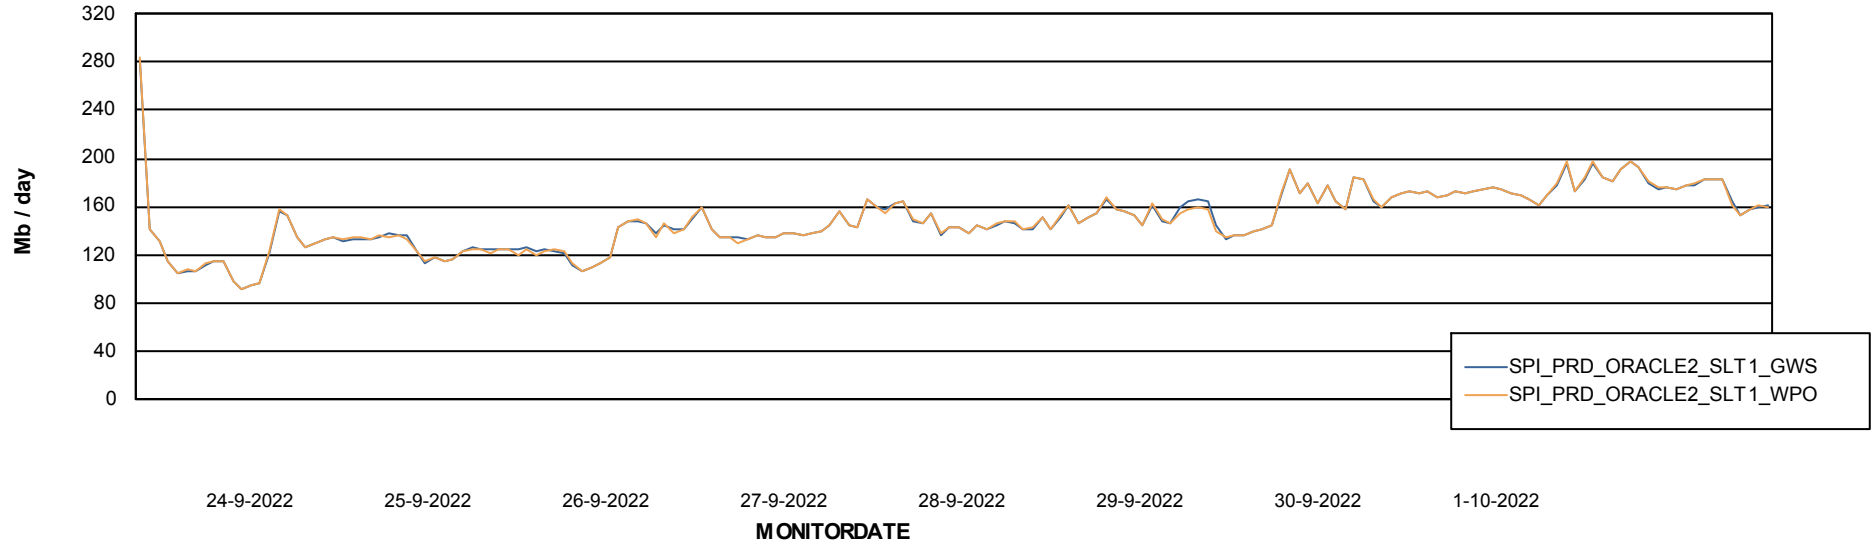

ABSSolute Application ReportServer Services

Avg memory used per ReportServer Service

Weekly SLA Customer Report

Customer SPI_Production
Database ID 49

ABSSolute Web Component Services

Avg memory used per ABS Web component