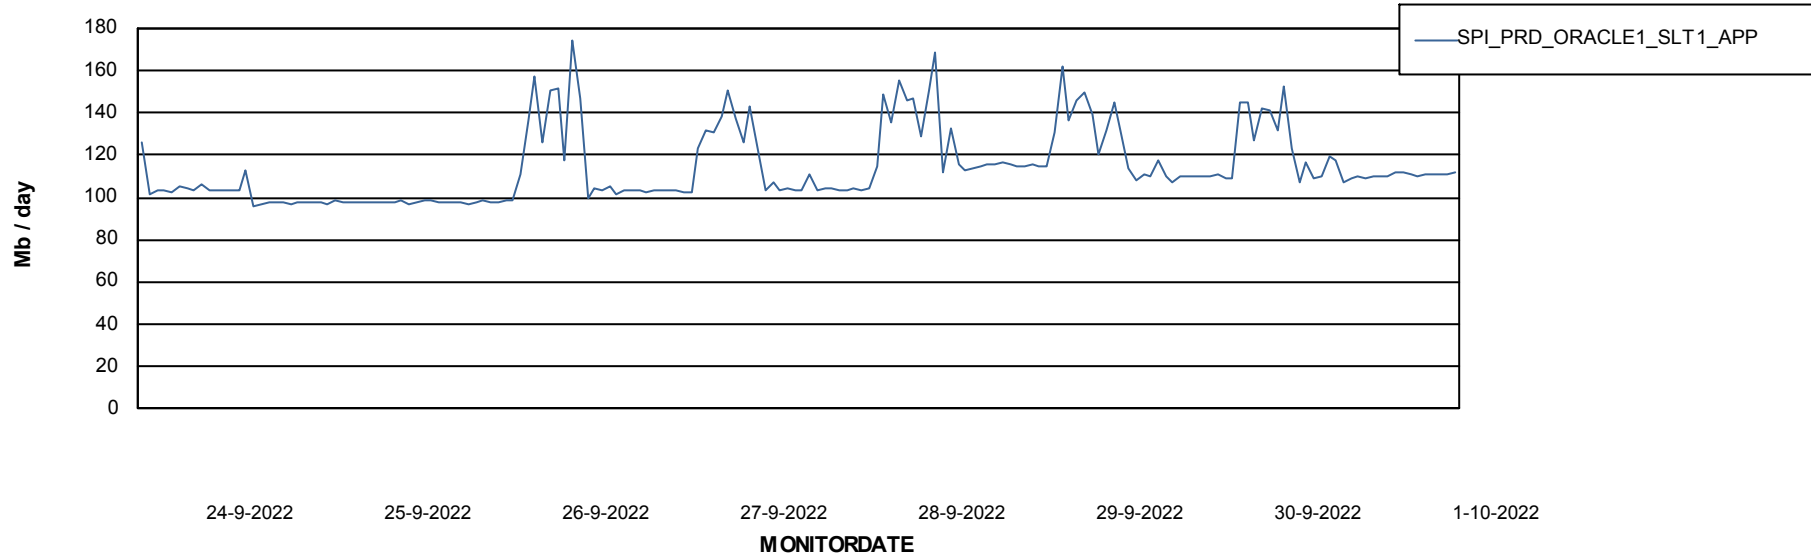

Weekly SLA Customer Report

Customer SPI_Production
Database ID 49

Database Performance SPIDB_Production

DB Processes Max 500

Weekly SLA Customer Report

Customer SPI_Production
Database ID 49

Database Performance SPIDB_Standby

DB Processes Max 500

Weekly SLA Customer Report

Customer SPI_Production
 Database ID 49

DATABASE SIZE SPIDB_Production

Database growth over last month

Database Tablespace SPIDB_Production

Date	Tablespace Name	Filesize (Gb)	Usedsize (Gb)	Percentage free
1-10-2022	ABSDATA	5	3	50
	INDX	8	4	48
30-9-2022	ABSDATA	5	3	50
	INDX	8	4	48
29-9-2022	ABSDATA	5	3	50
	INDX	8	4	48
28-9-2022	ABSDATA	5	3	50
	INDX	8	4	48
27-9-2022	ABSDATA	5	2	50
	INDX	8	4	48
26-9-2022	ABSDATA	5	2	50
	INDX	8	4	48
25-9-2022	ABSDATA	5	2	50
	INDX	8	4	48

Weekly SLA Customer Report

Customer SPI_Production
Database ID 49

ABSSolute Application Server Services

Avg memory used per ABS Server Service

Avg users per day per ABS server

Weekly SLA Customer Report

Customer SPI_Production
Database ID 49