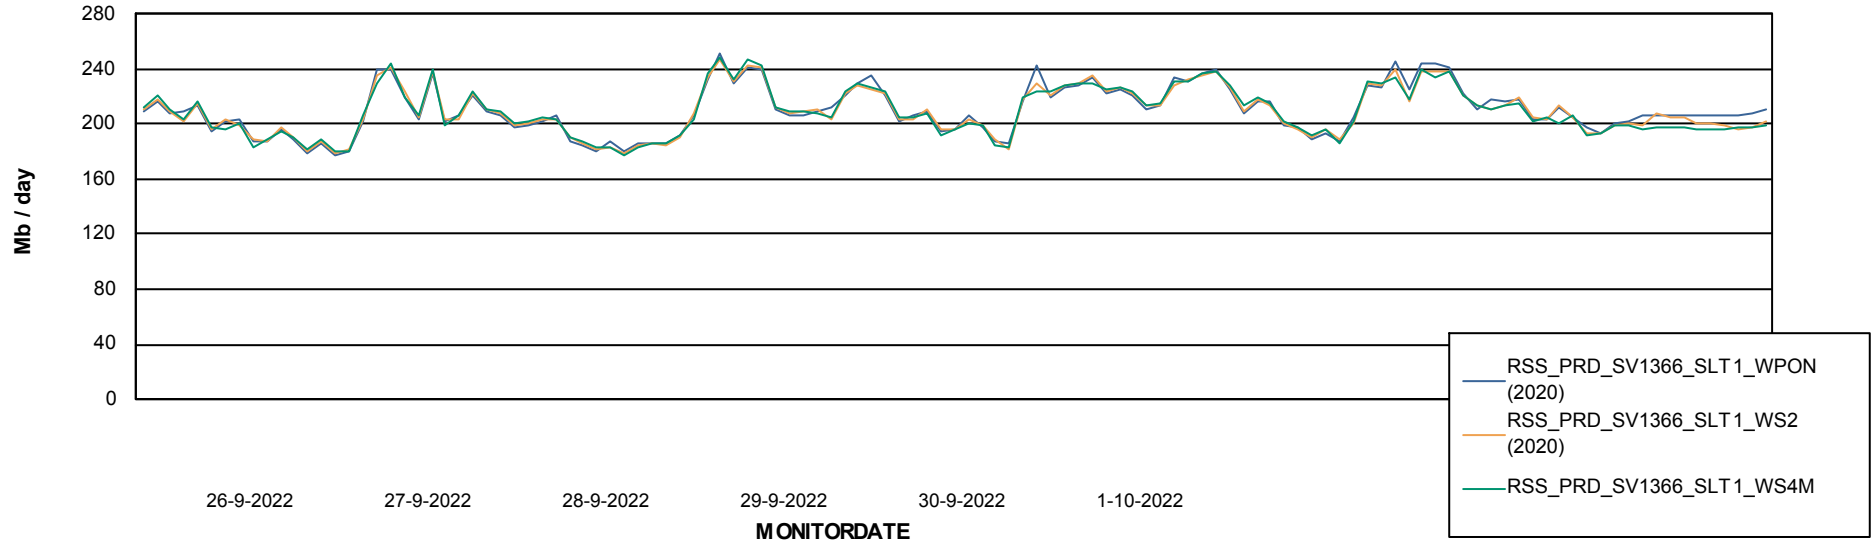

ABSSolute Application ReportServer Services

Avg memory used per ReportServer Service

Weekly SLA Customer Report

Customer RSS Production
Database ID 52

ABSSolute Web Component Services

Avg memory used per ABS Web component