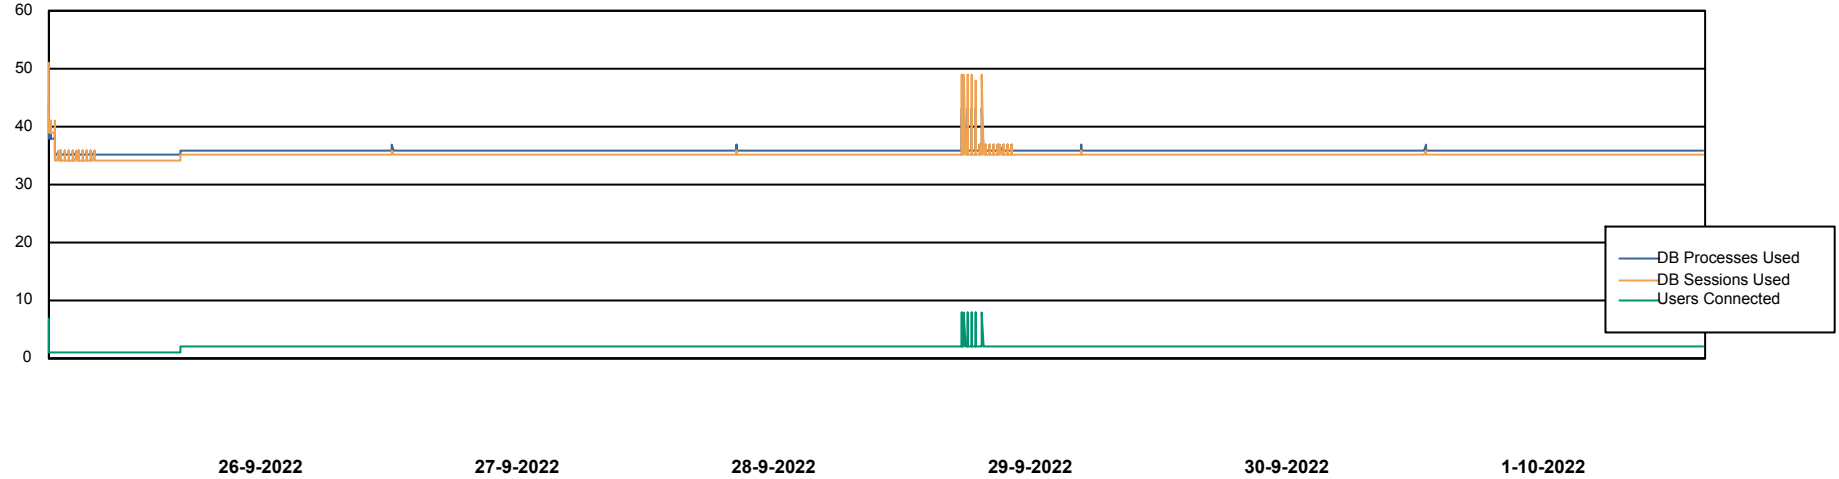

Database Performance RSS_DB_Standby (2020)

DB Processes Max 300
DB Sessions Max 472