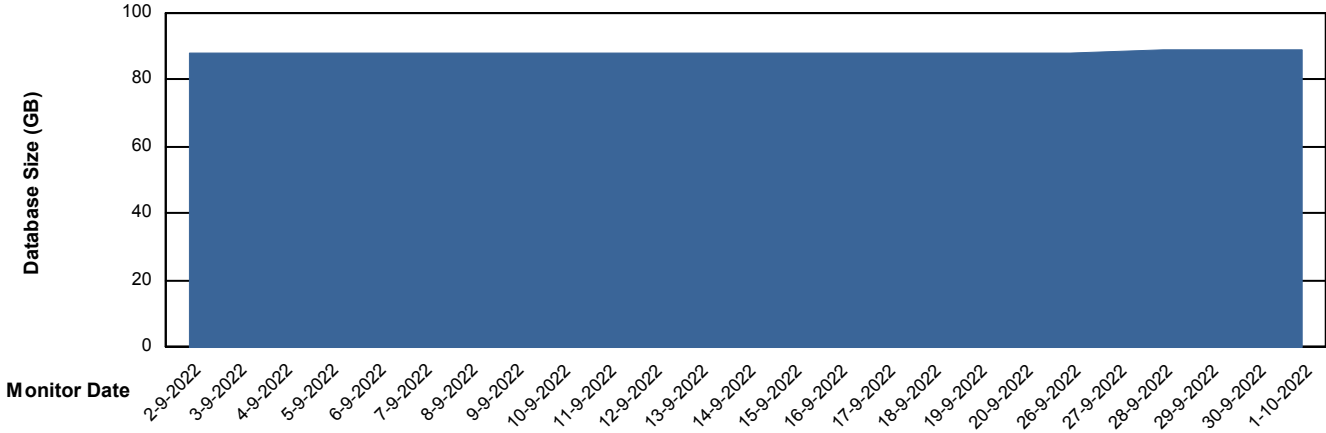

Database Performance RSS_DB_Standby (2020)

DB Processes Max 300
DB Sessions Max 472

Weekly SLA Customer Report

Customer RSS Production
 Database ID 52

DATABASE SIZE RSS_DB_Primary (2020)

Database growth over last month

Database Tablespace RSS_DB_Primary (2020)

Date	Tablespace Name	Filesize (Gb)	Usedsize (Gb)	Percentage free
1-10-2022	ABSDATA	47	39	17
	INDX	58	47	19
30-9-2022	ABSDATA	47	39	17
	INDX	58	47	19
29-9-2022	ABSDATA	47	39	17
	INDX	58	47	19
28-9-2022	ABSDATA	47	39	17
	INDX	58	47	19
27-9-2022	ABSDATA	47	39	17
	INDX	58	47	19
26-9-2022	ABSDATA	47	39	17
	INDX	55	46	16