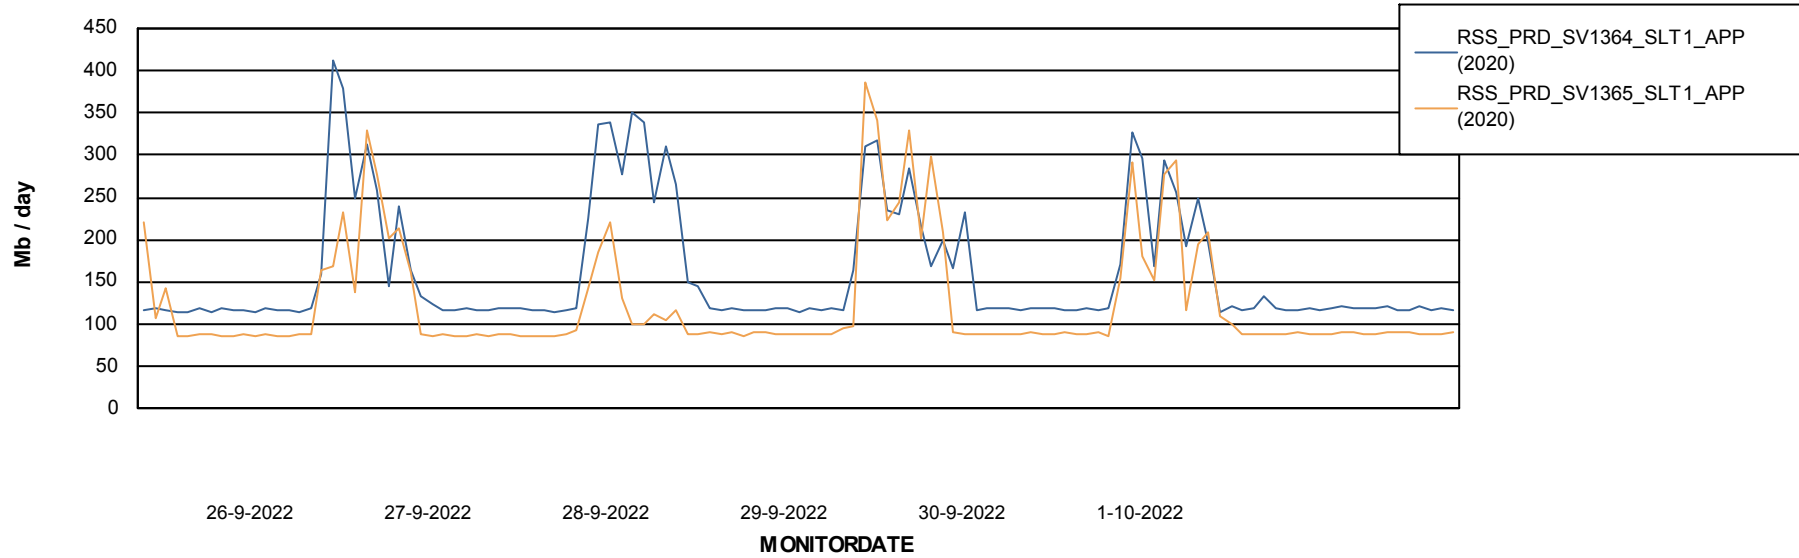

Database Tablespace RSS_DB_Primary (2020)

Date	Tablespace Name	Filesize (Gb)	Usedsize (Gb)	Percentage free
1-10-2022	ABSDATA	47	39	17
	INDX	58	47	19
30-9-2022	ABSDATA	47	39	17
	INDX	58	47	19
29-9-2022	ABSDATA	47	39	17
	INDX	58	47	19
28-9-2022	ABSDATA	47	39	17
	INDX	58	47	19
27-9-2022	ABSDATA	47	39	17
	INDX	58	47	19
26-9-2022	ABSDATA	47	39	17
	INDX	55	46	16

Weekly SLA Customer Report

Customer RSS Production
Database ID 52

ABSSolute Application Server Services

Avg memory used per ABS Server Service

Avg users per day per ABS server

Weekly SLA Customer Report

Customer RSS Production
Database ID 52