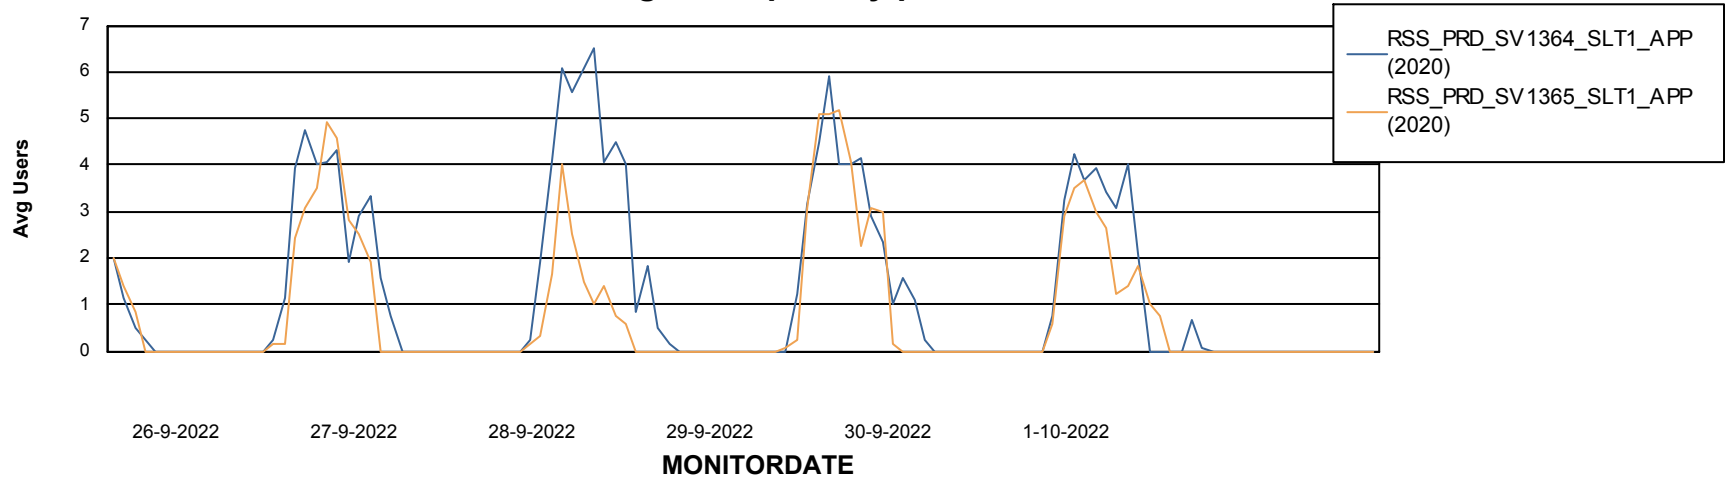

Weekly SLA Customer Report

Customer RSS Production
Database ID 52

ABSSolute Application Server Services

Avg memory used per ABS Server Service

Avg users per day per ABS server

Weekly SLA Customer Report

Customer RSS Production
Database ID 52