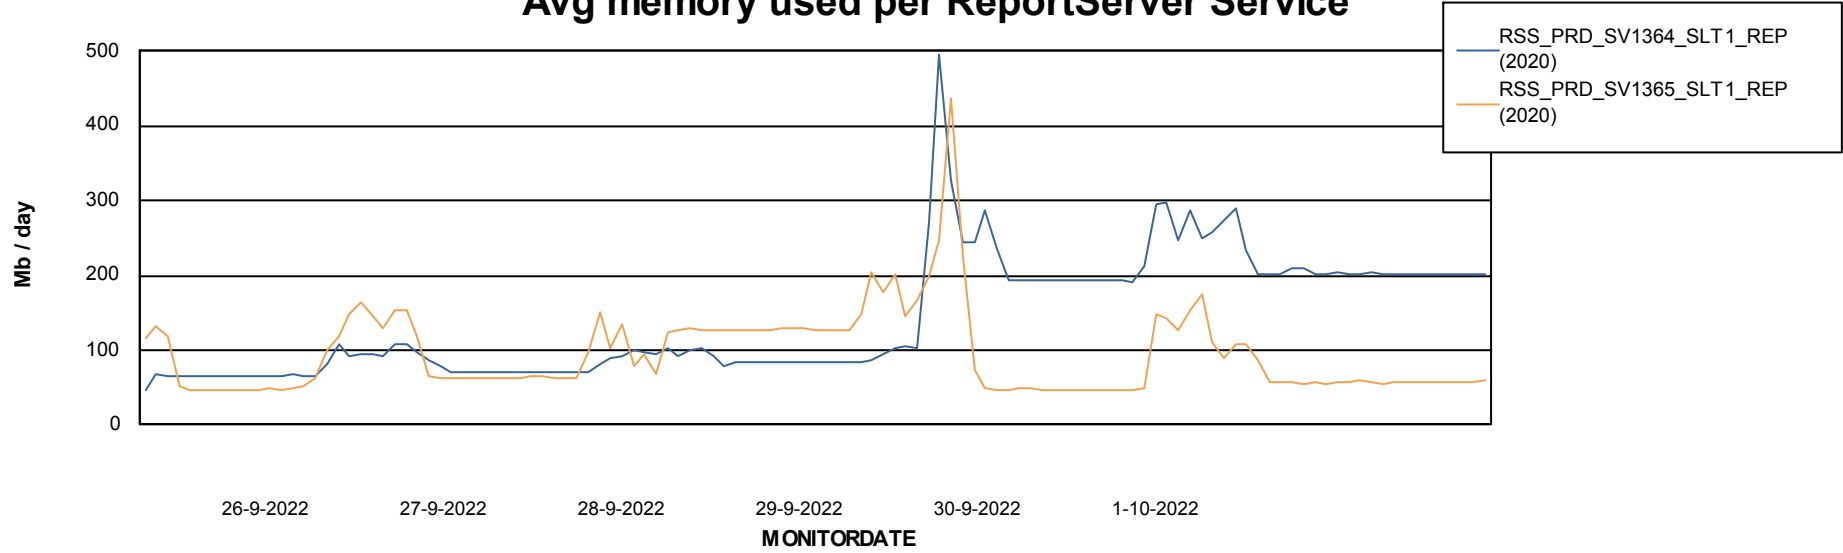

ABSSolute Application ReportServer Services

Avg memory used per ReportServer Service