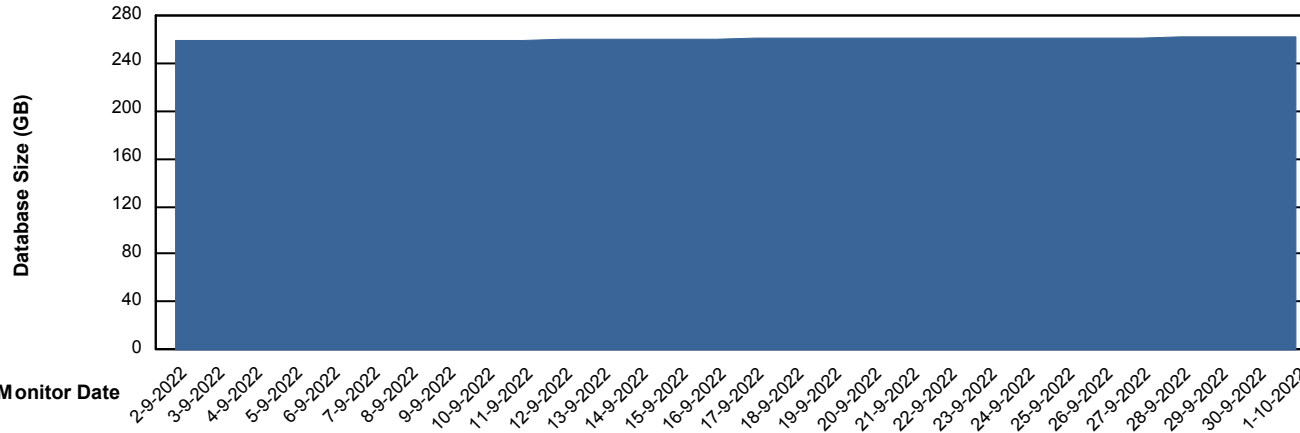

Weekly SLA Customer Report

Customer RFL_Production
Database ID 36

Database Performance RFLDB_Production

Weekly SLA Customer Report

Customer RFL_Production
Database ID 36

Database Performance RFLDB_Standby

DB Processes Max 1,000

Weekly SLA Customer Report

Customer RFL_Production
 Database ID 36

DATABASE SIZE RFLDB_Production

Database growth over last month

Database Tablespace RFLDB_Production

| Date | Tablespace Name | Filesize (Gb) | Usedsize (Gb) | Percentage free |
|-----------|-----------------|---------------|---------------|-----------------|
| 1-10-2022 | ABSDATA | 90 | 70 | 22 |
| | INDX | 219 | 182 | 17 |
| 30-9-2022 | ABSDATA | 90 | 70 | 22 |
| | INDX | 219 | 182 | 17 |
| 29-9-2022 | ABSDATA | 90 | 70 | 22 |
| | INDX | 219 | 182 | 17 |
| 28-9-2022 | ABSDATA | 90 | 70 | 22 |
| | INDX | 219 | 182 | 17 |
| 27-9-2022 | ABSDATA | 90 | 70 | 22 |
| | INDX | 216 | 182 | 16 |
| 26-9-2022 | ABSDATA | 90 | 70 | 22 |
| | INDX | 216 | 181 | 16 |
| 25-9-2022 | ABSDATA | 90 | 70 | 22 |
| | INDX | 216 | 181 | 16 |