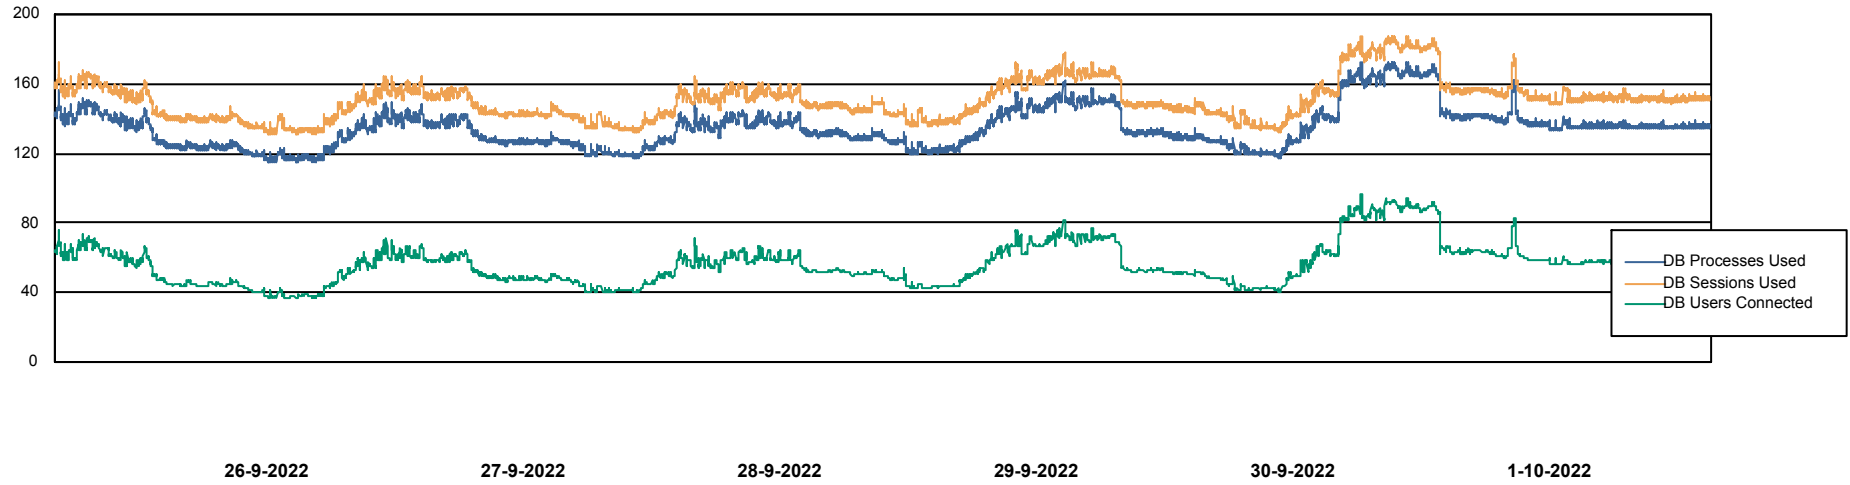

Harddisk Usage RFL_STB

| | Free disk space on C: (%) | Total disk space on C: (Gb) | Used disk space on C: (Gb) | Free disk space on D: (%) | Total disk space on D: (Gb) | Used disk space on D: (Gb) | Free disk space on E: (%) | Total disk space on E: (Gb) | Used disk space on E: (Gb) | Free disk space on F: (%) |
|-----------|---------------------------|-----------------------------|----------------------------|---------------------------|-----------------------------|----------------------------|---------------------------|-----------------------------|----------------------------|---------------------------|
| 1-10-2022 | 24 | 195 | 148 | 72 | 559 | 156 | 36 | 559 | 360 | 80 |
| 30-9-2022 | 24 | 195 | 148 | 72 | 559 | 156 | 36 | 559 | 360 | 80 |
| 29-9-2022 | 24 | 195 | 148 | 72 | 559 | 156 | 36 | 559 | 360 | 79 |
| 28-9-2022 | 24 | 195 | 148 | 72 | 559 | 156 | 36 | 559 | 358 | 79 |
| 27-9-2022 | 24 | 195 | 148 | 72 | 559 | 156 | 36 | 559 | 357 | 79 |
| 26-9-2022 | 24 | 195 | 148 | 72 | 559 | 156 | 36 | 559 | 357 | 79 |
| 25-9-2022 | 24 | 195 | 148 | 72 | 559 | 156 | 36 | 559 | 357 | 80 |

Weekly SLA Customer Report

Customer RFL_Production
Database ID 36

Database Performance RFLDB_Production

Weekly SLA Customer Report

Customer RFL_Production
Database ID 36

Database Performance RFLDB_Standby

DB Processes Max 1,000