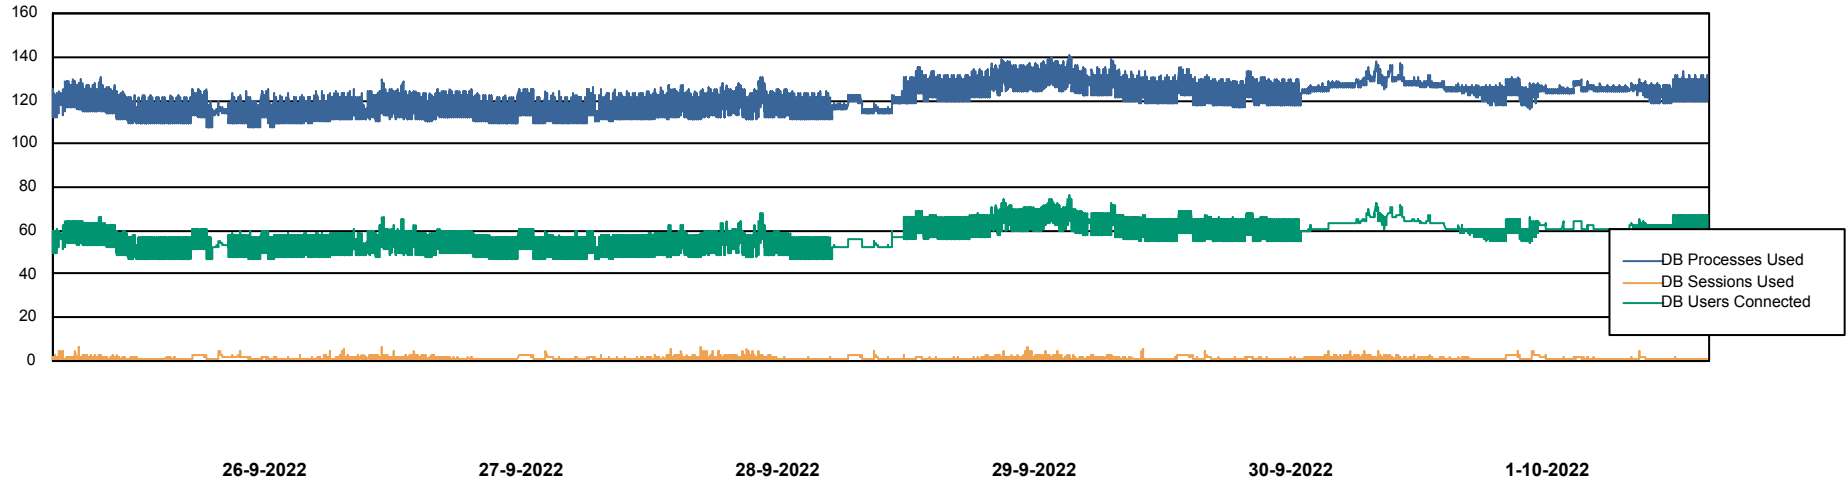

Database Performance PHSDB_Production

DB Processes Max 1,000