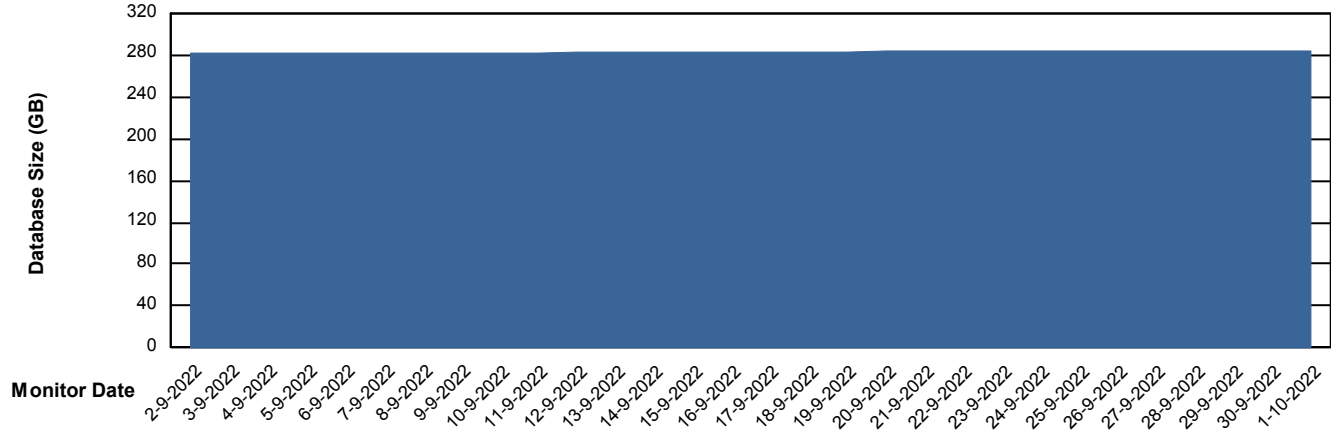

DATABASE SIZE PHSDB_Production

Database growth over last month