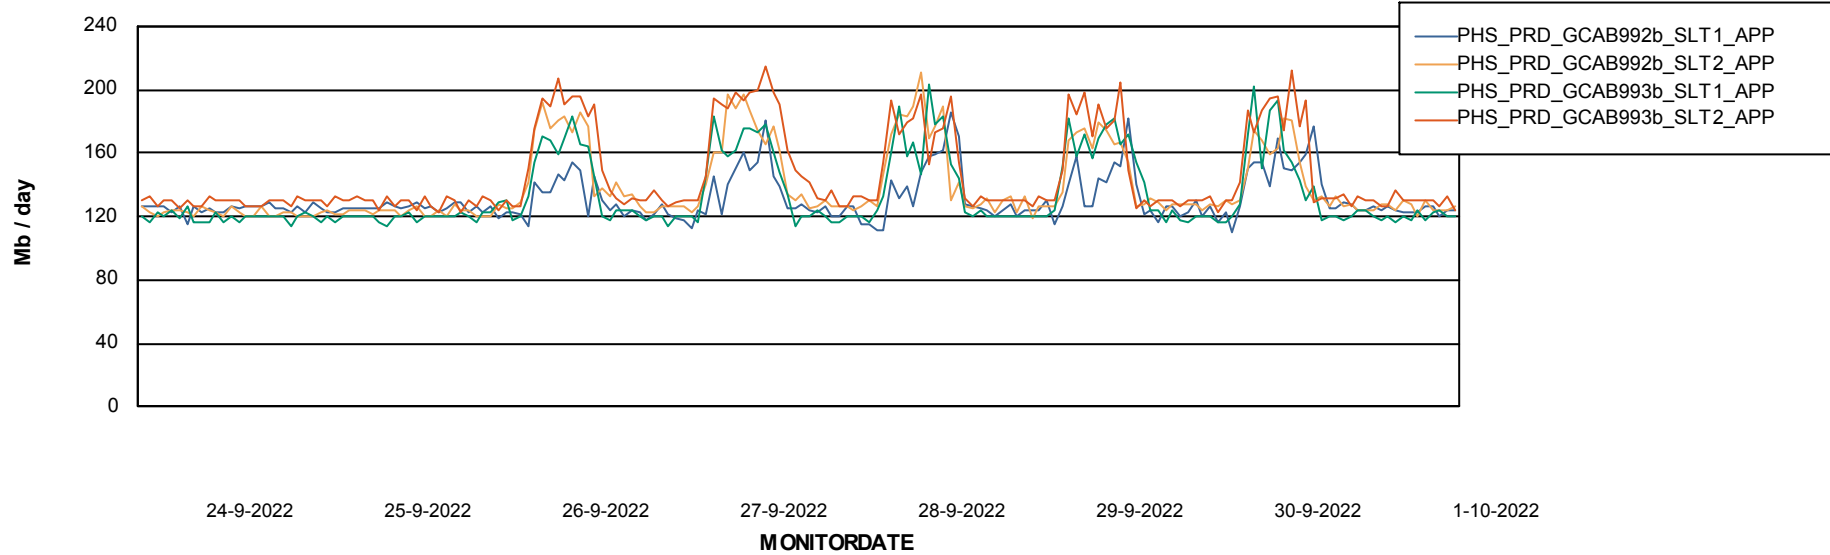

ABSSolute Application Server Services

Avg memory used per ABS Server Service