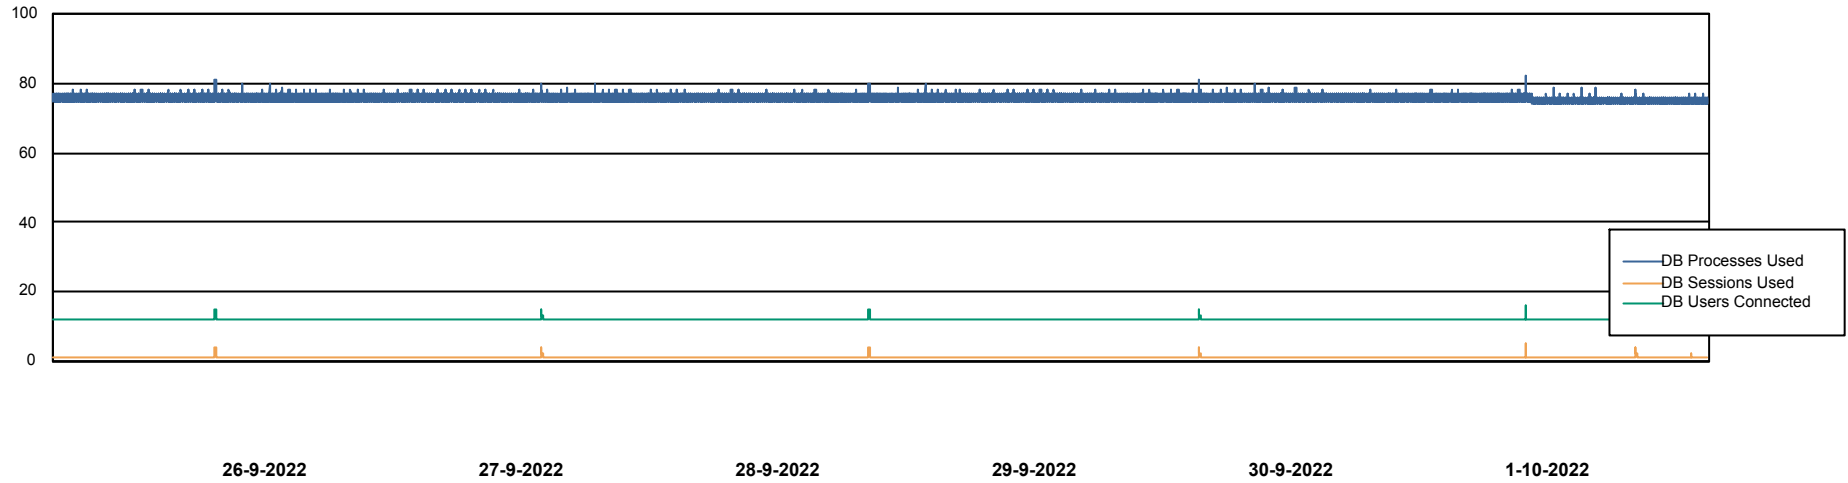

DB Processes Max 1,000

Weekly SLA Customer Report

Customer PHS_Production
Database ID 47

Database Performance PHSDB_Test

DB Processes Max 1,000

Weekly SLA Customer Report

Customer PHS_Production
Database ID 47