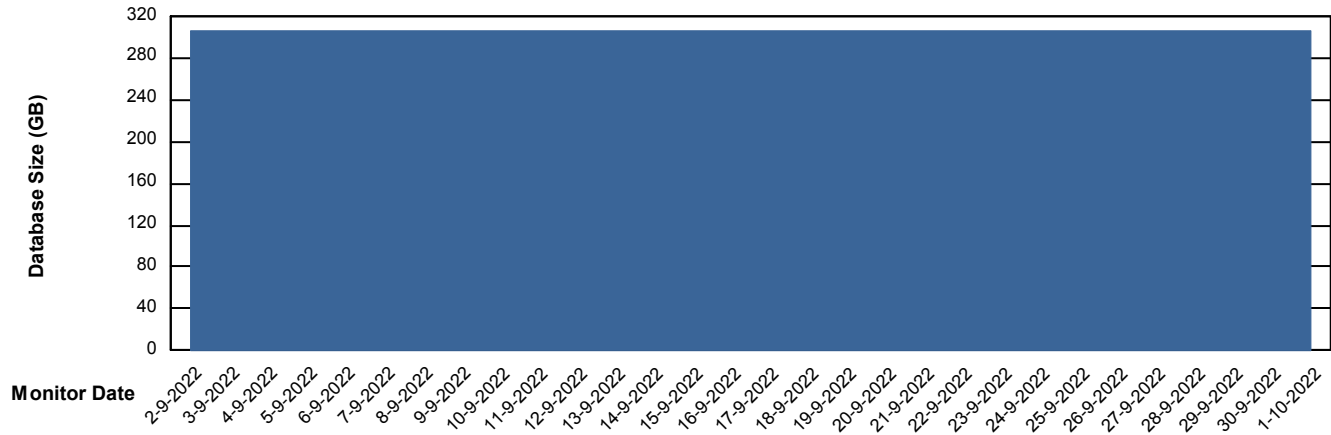

DATABASE SIZE PHSDB_Test

Database growth over last month