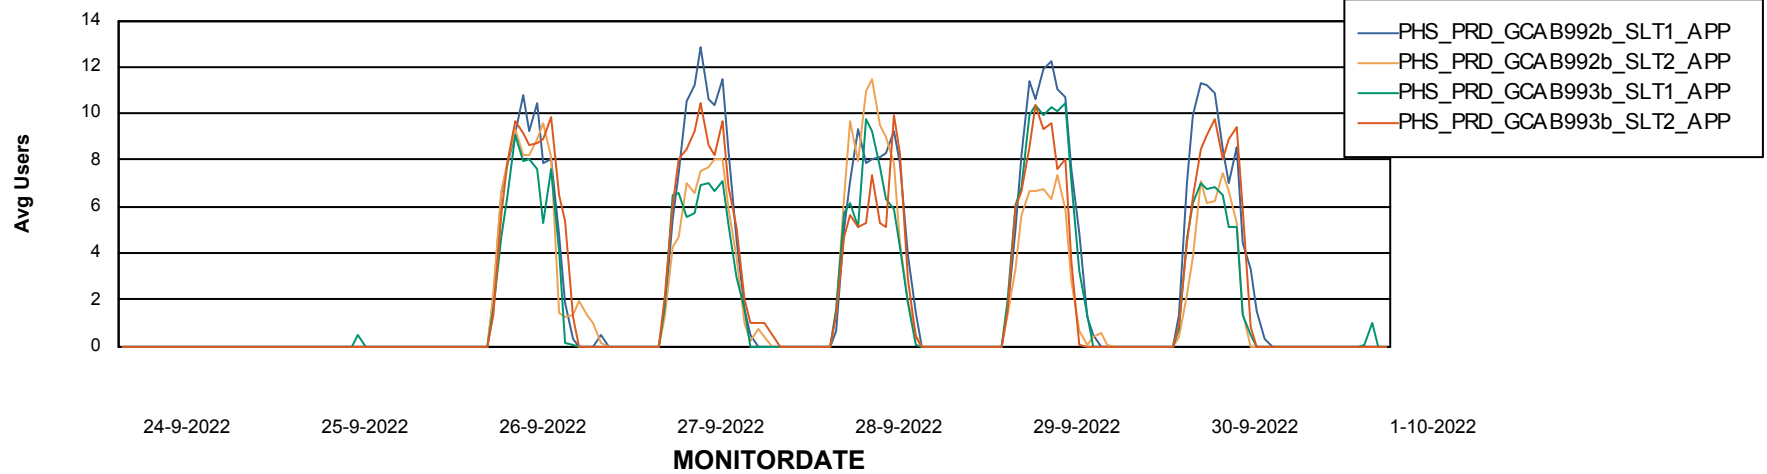

Weekly SLA Customer Report

Customer PHS_Production
Database ID 47

ABSSolute Application Server Services

Avg memory used per ABS Server Service

Avg users per day per ABS server

Weekly SLA Customer Report

Customer PHS_Production
Database ID 47