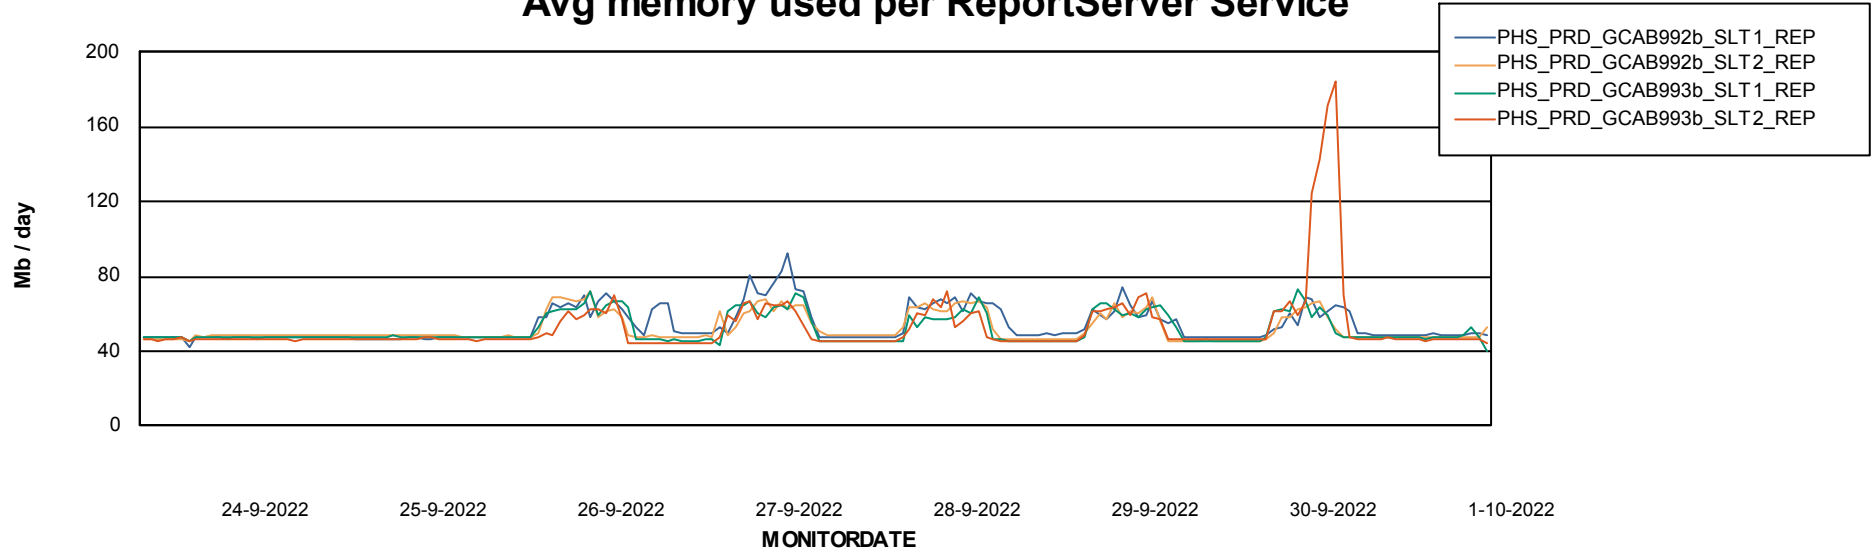

ABSSolute Application ReportServer Services

Avg memory used per ReportServer Service