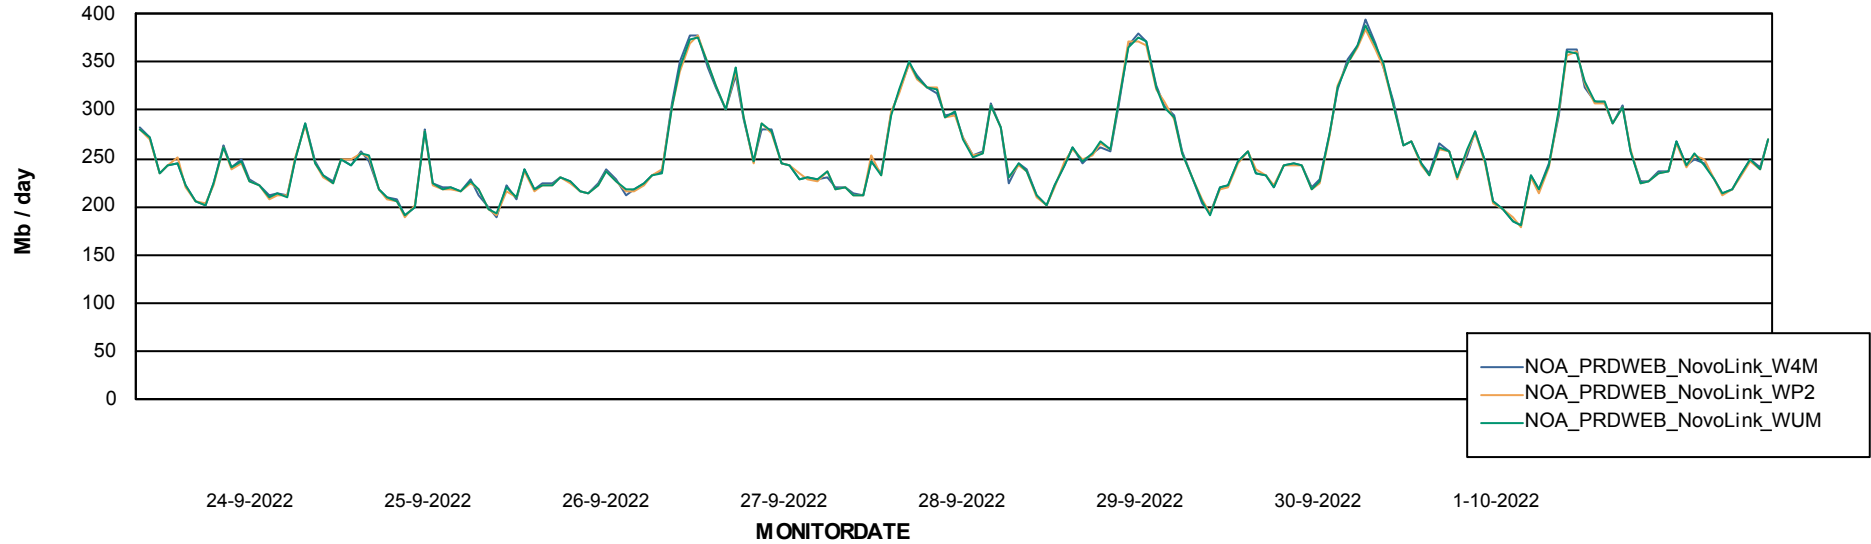

ABSSolute Application ReportServer Services

Avg memory used per ReportServer Service

Weekly SLA Customer Report

Customer NOA_Production
Database ID 116

ABSSolute Web Component Services

Avg memory used per ABS Web component