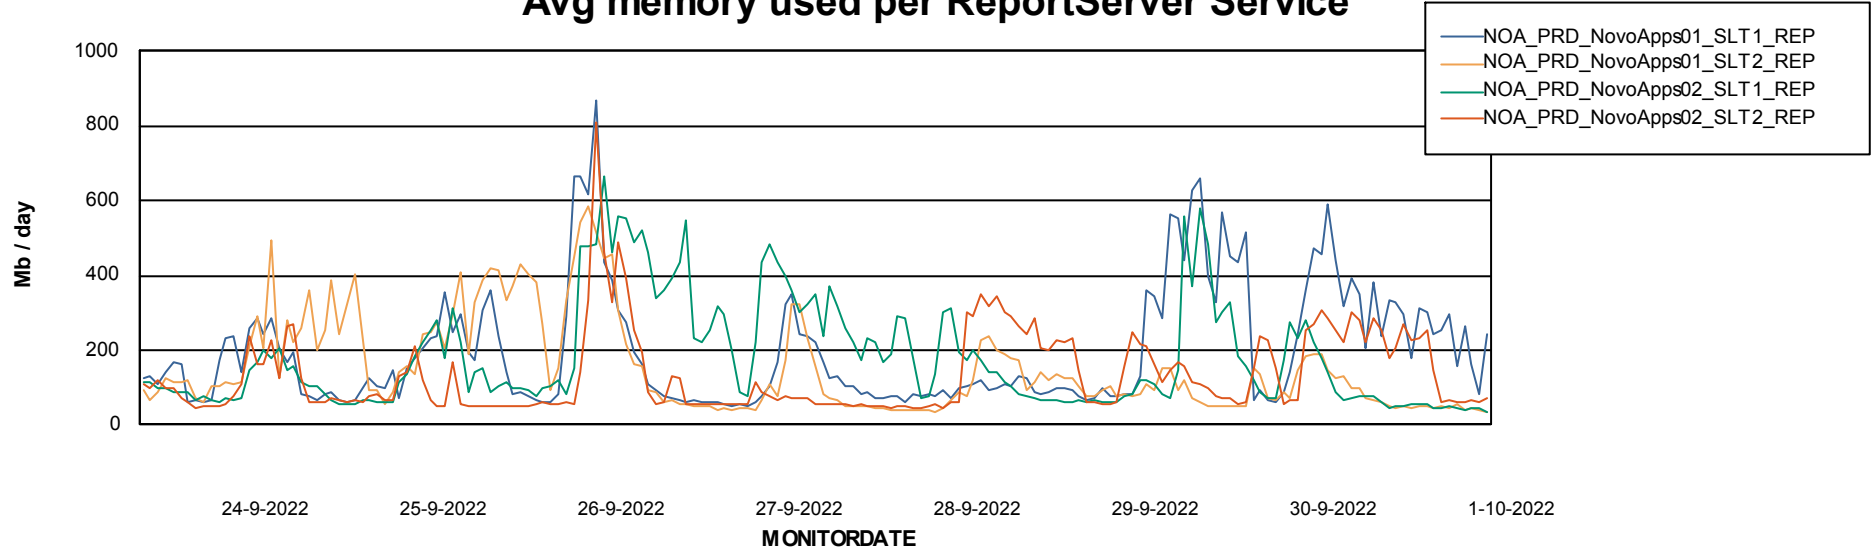

ABSSolute Application ReportServer Services

Avg memory used per ReportServer Service