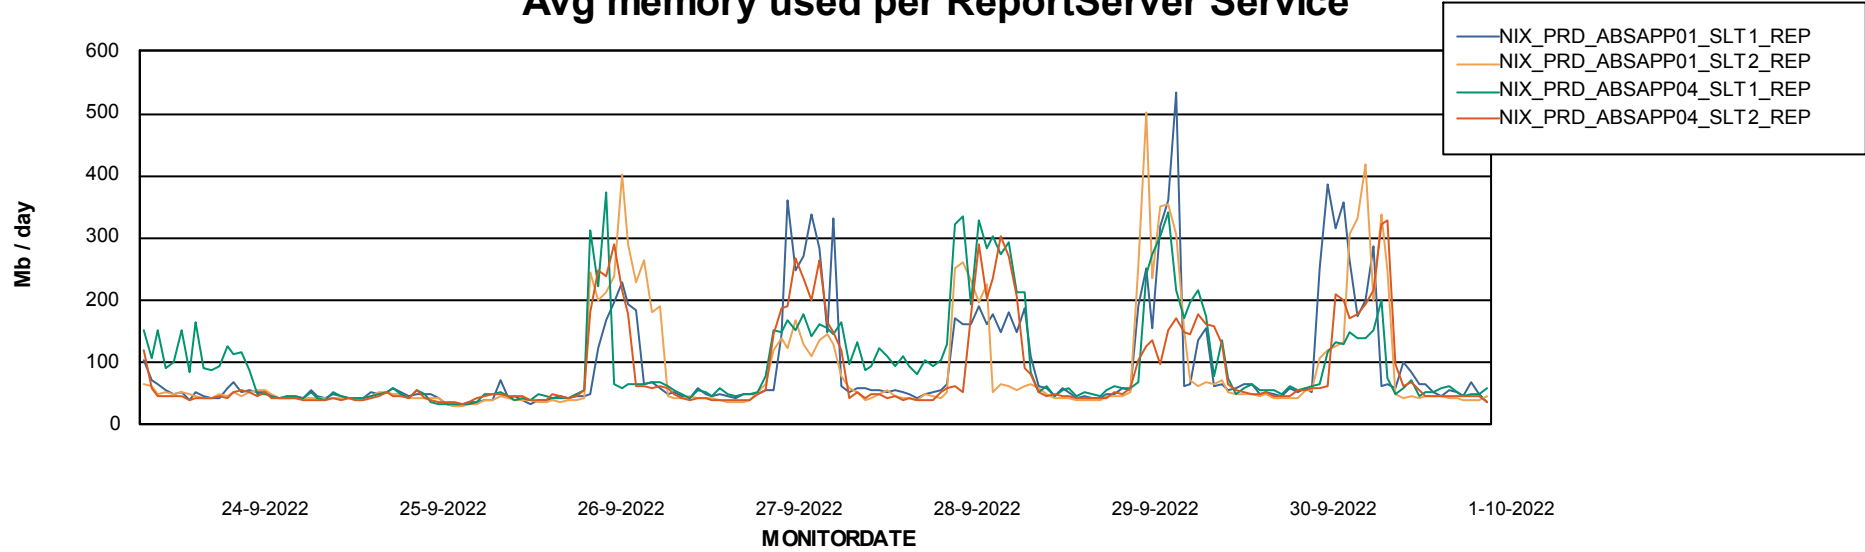

Avg users per day per ABS server

Weekly SLA Customer Report

Customer NIX_Production
Database ID 51

ABSSolute Application ReportServer Services

Avg memory used per ReportServer Service

Weekly SLA Customer Report