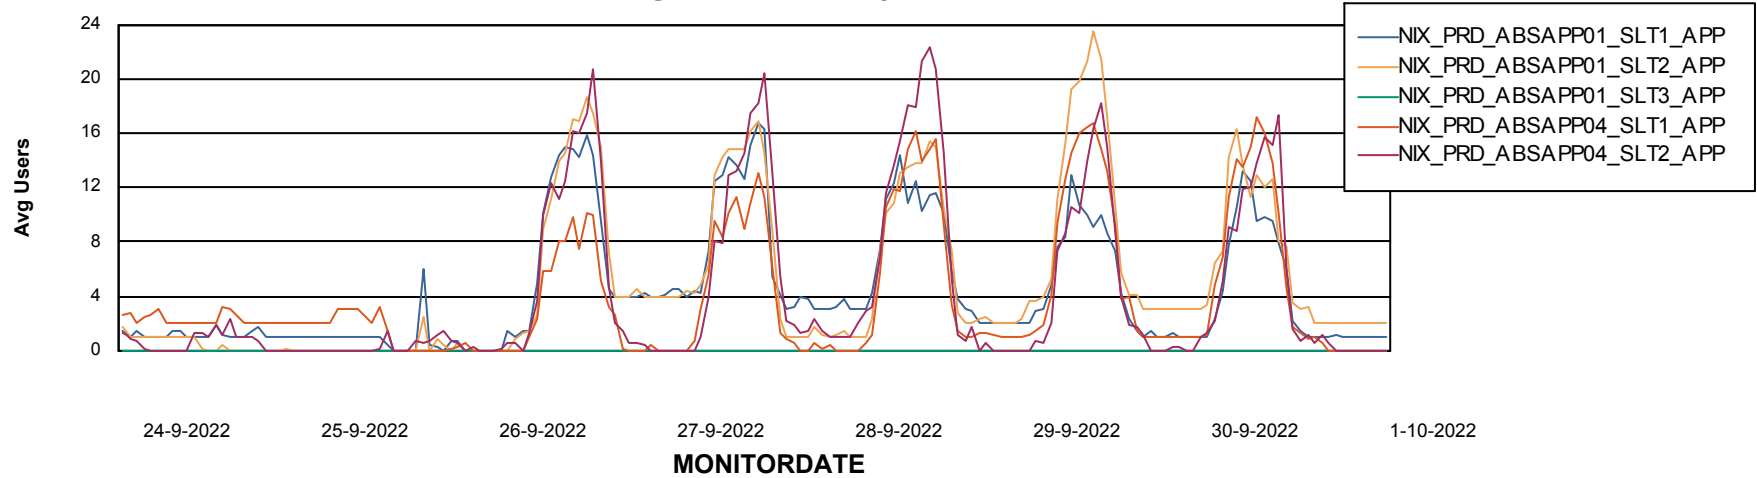

Avg users per day per ABS server