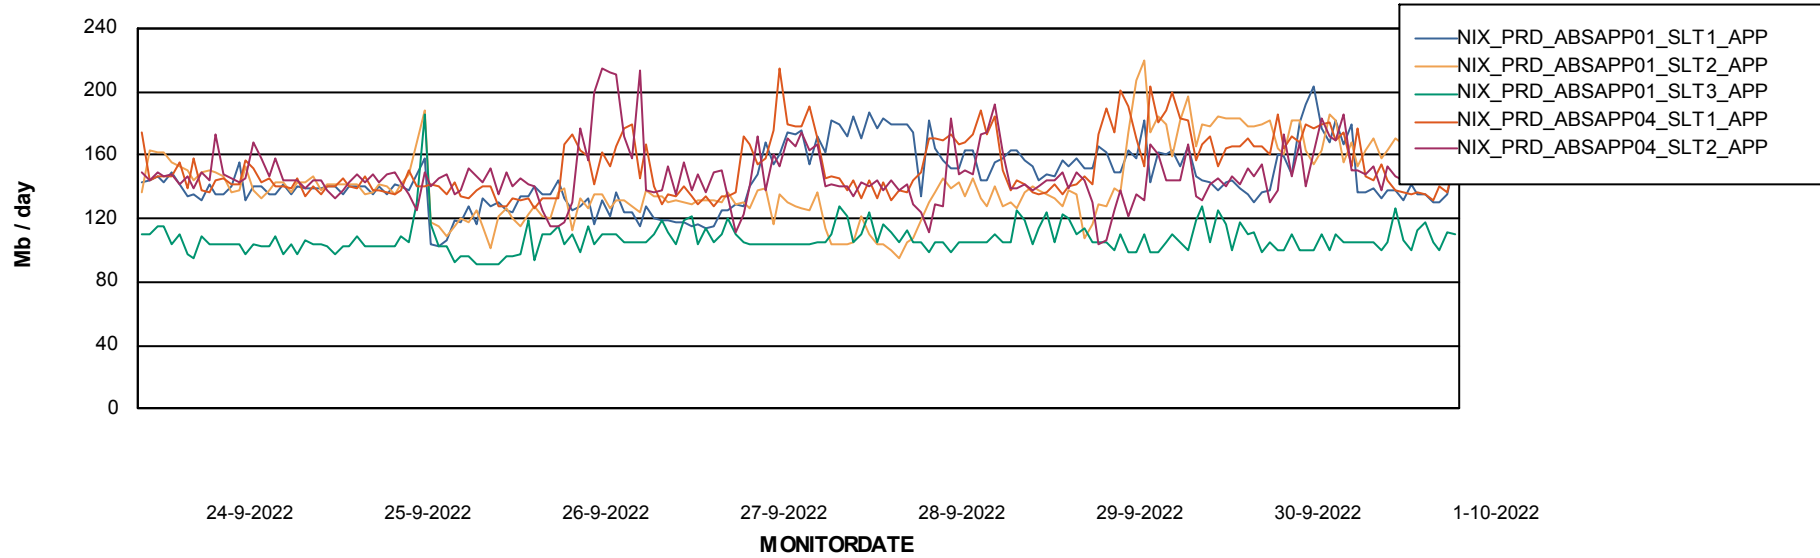

Standby Database Health NIX_Production

Recovery lag for last 7 days

Weekly SLA Customer Report

Customer NIX_Production
Database ID 51

ABSSolute Application Server Services

Avg memory used per ABS Server Service