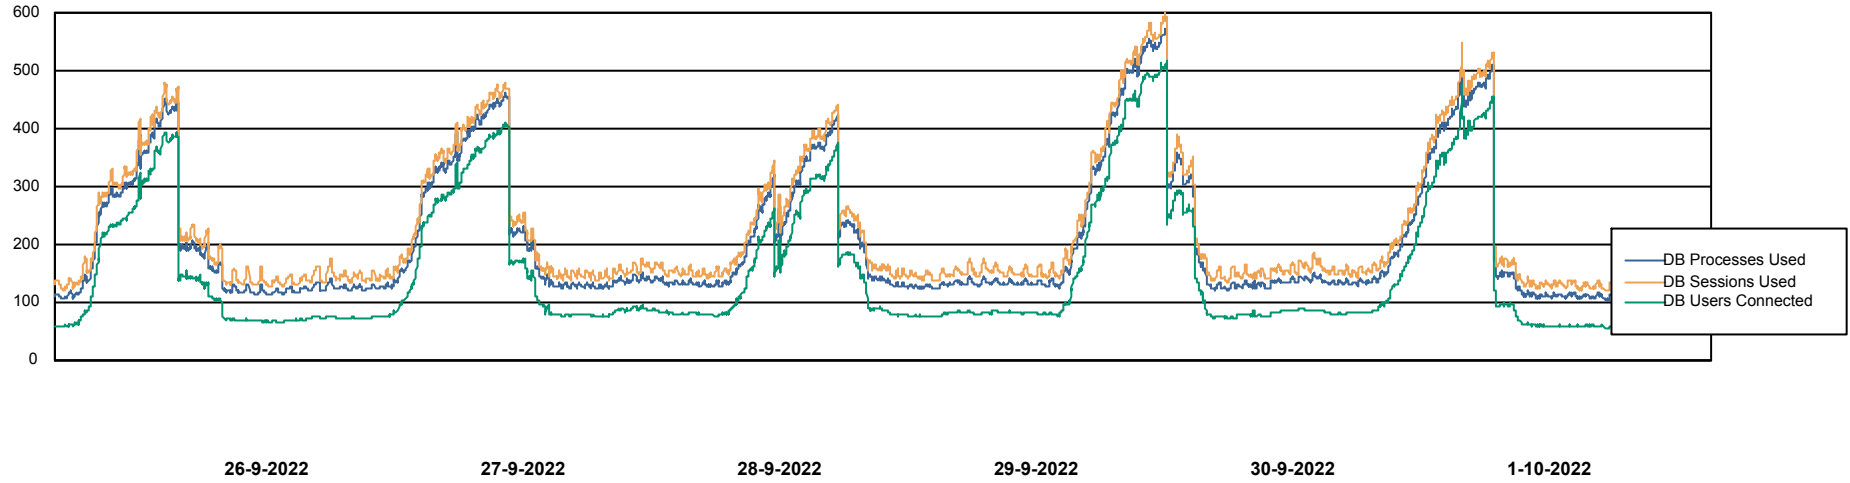

Weekly SLA Customer Report

Customer NIX_Production
Database ID 51

Database Performance NIXDB_BI

Weekly SLA Customer Report

Customer NIX_Production
Database ID 51

Database Performance NIXDB_Production

Weekly SLA Customer Report

Customer NIX_Production
Database ID 51

Database Performance NIXDB_Standby

DB Processes Max 300

Weekly SLA Customer Report

Customer NIX_Production
Database ID 51

DATABASE SIZE NIXDB_BI

Database growth over last month