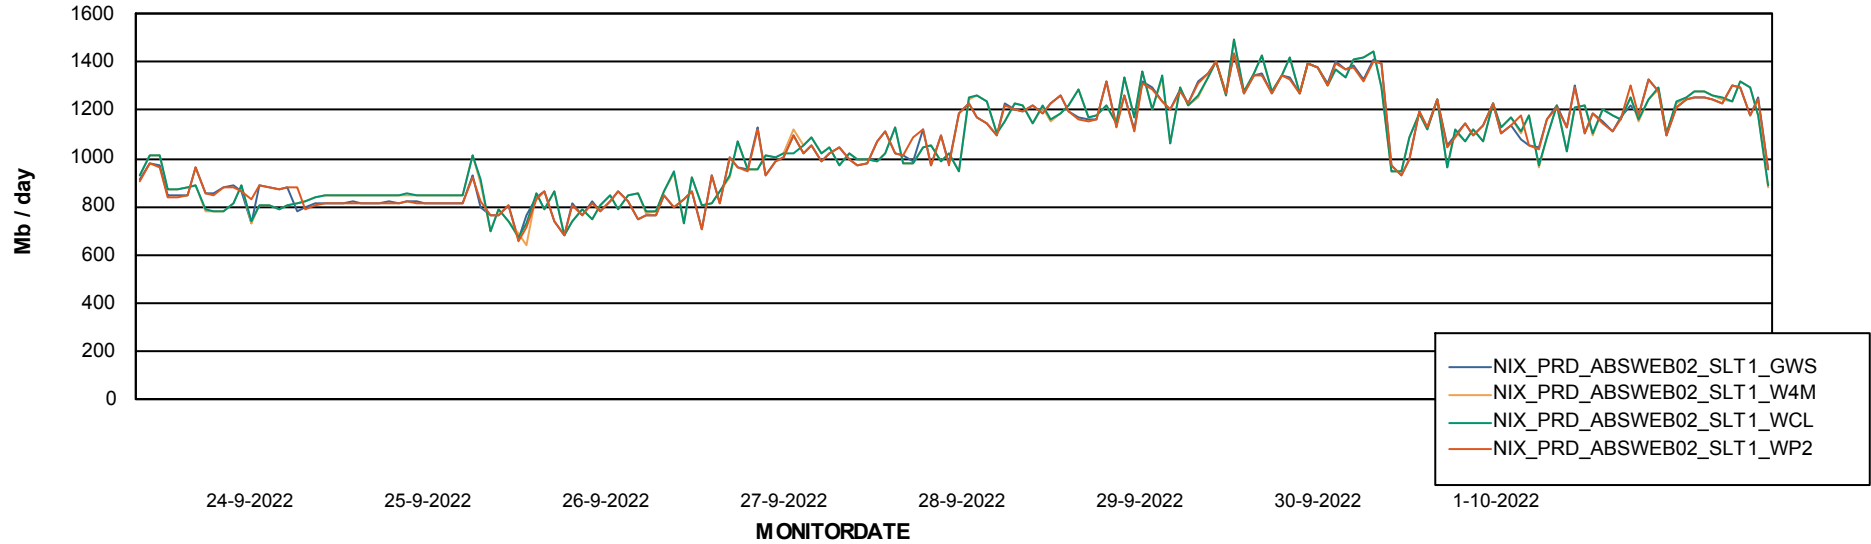

ABSSolute Web Component Services

Avg memory used per ABS Web component