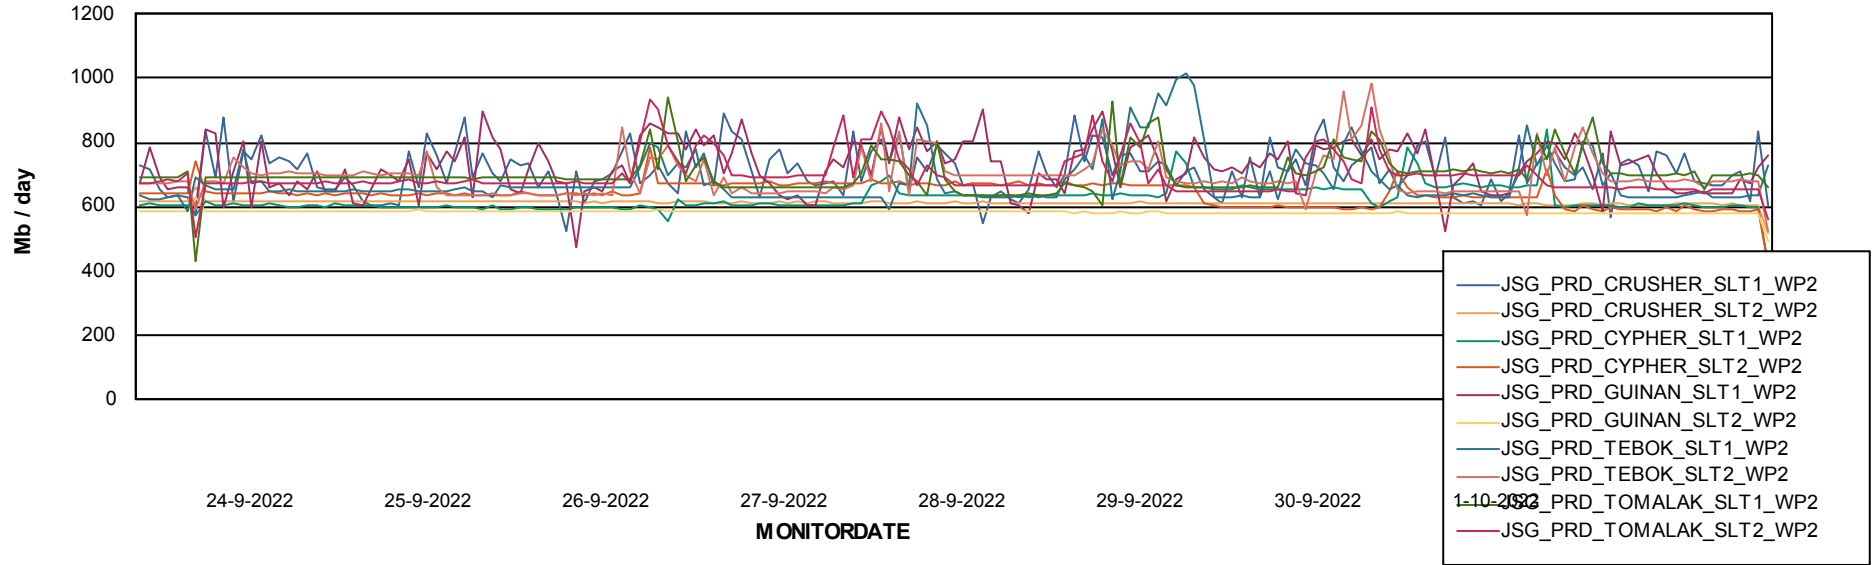

ABSSolute Web Component Services

Avg memory used per ABS Web component