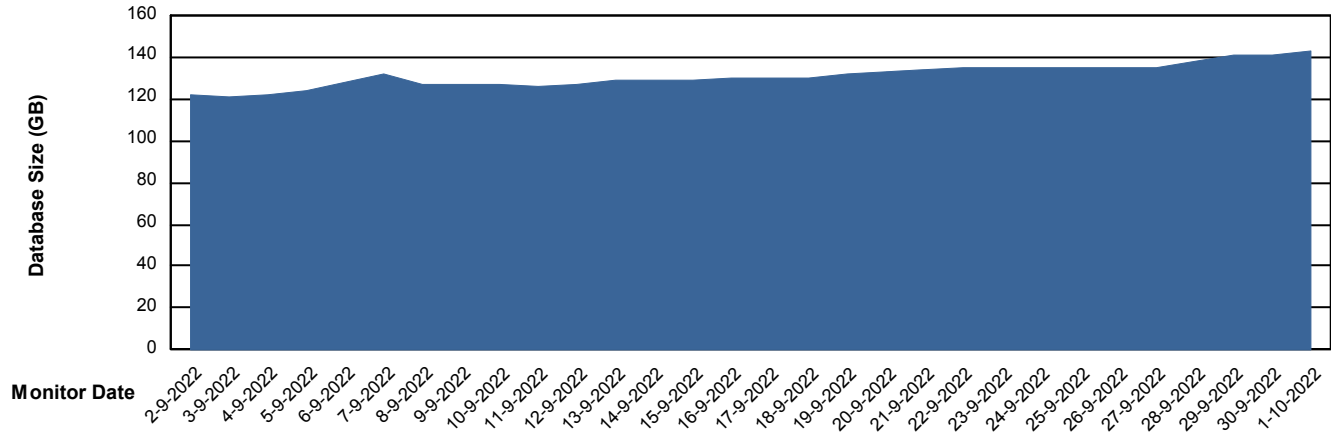

DATABASE SIZE JSG_PRD_SAREK_DB

Database growth over last month