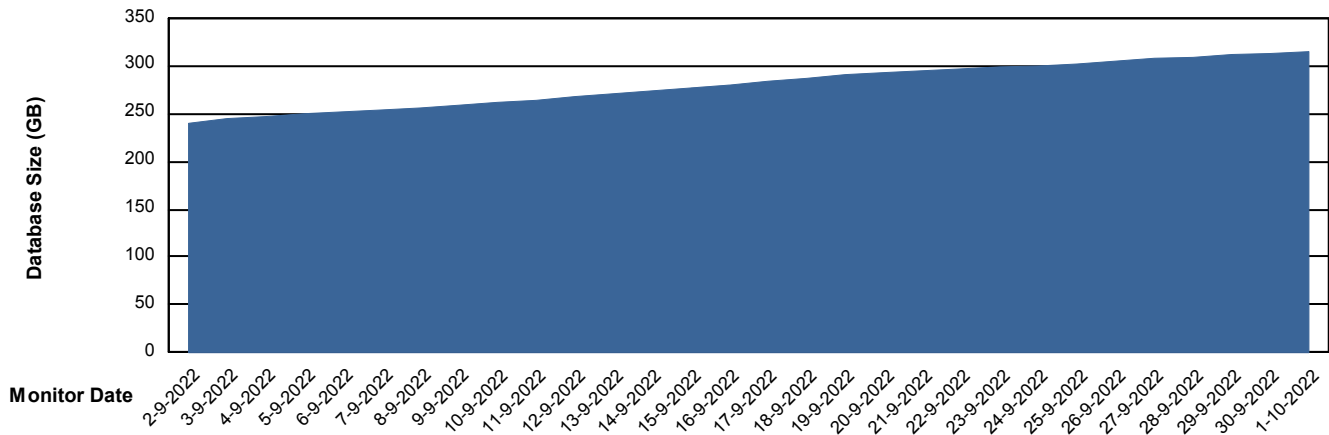

Database Performance JSG_PRD_SAREK_DB

Weekly SLA Customer Report

Customer JSG_Production
Database ID 102

DATABASE SIZE JSG_PRD_BASHIR_DB

Database growth over last month

DATABASE SIZE JSG_PRD_PICARD_DB

Database growth over last month

Weekly SLA Customer Report

Customer JSG_Production
Database ID 102

DATABASE SIZE JSG_PRD_SAREK_DB

Database growth over last month

Weekly SLA Customer Report

Customer JSG_Production
Database ID 102

Database Tablespace JSG_PRD_BASHIR_DB