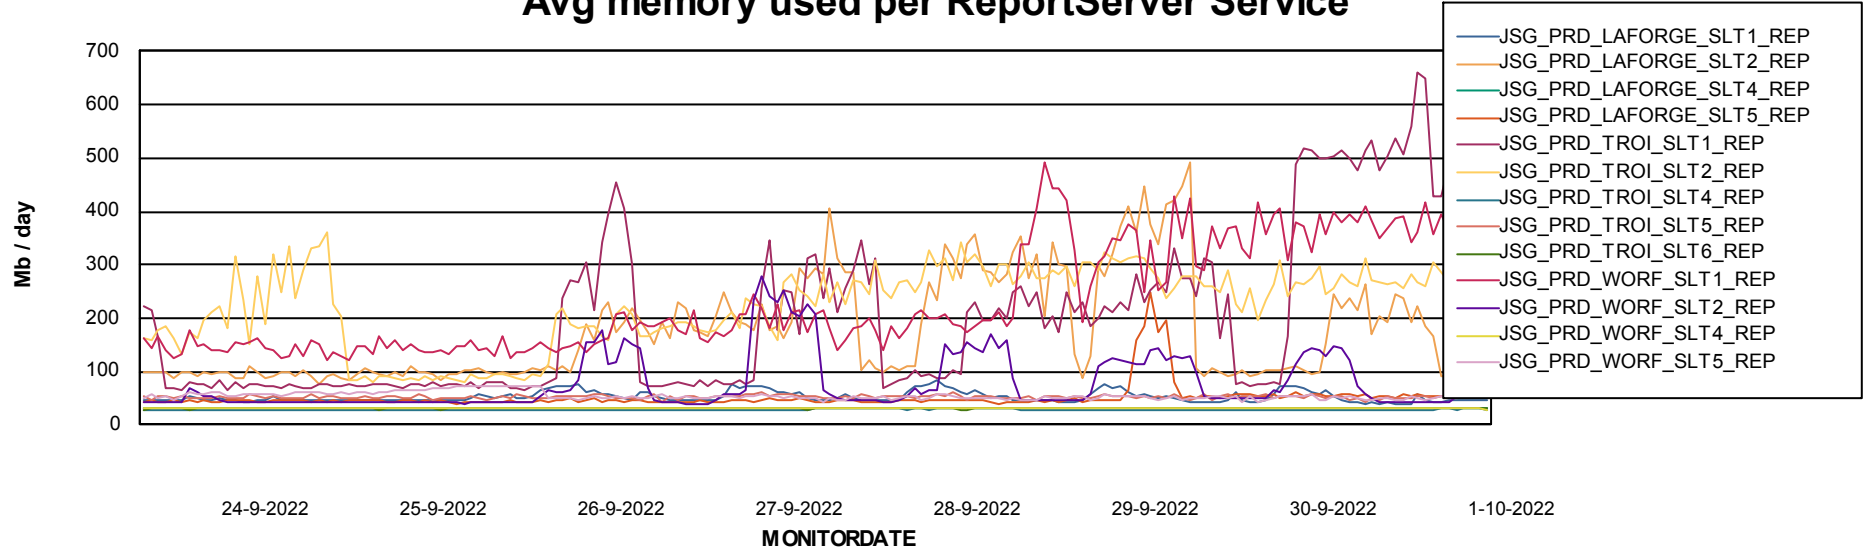

ABSSolute Application ReportServer Services

Avg memory used per ReportServer Service