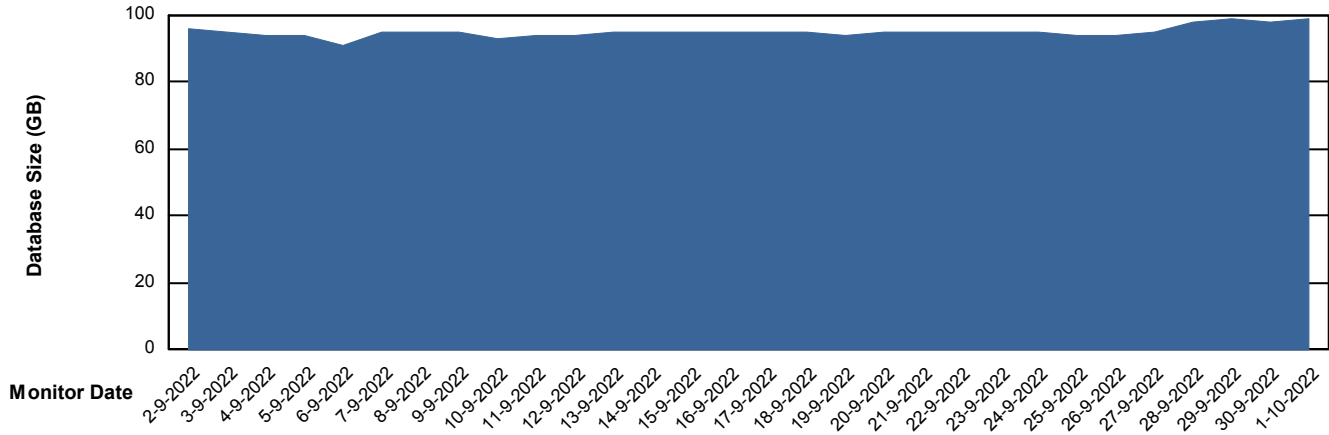

Database Performance JSG_PRD_SAREK_DB

Weekly SLA Customer Report

Customer JSG_Production
Database ID 102

DATABASE SIZE JSG_PRD_BASHIR_DB

Database growth over last month

DATABASE SIZE JSG_PRD_PICARD_DB

Database growth over last month

Weekly SLA Customer Report

Customer JSG_Production
Database ID 102

DATABASE SIZE JSG_PRD_SAREK_DB

Database growth over last month

Weekly SLA Customer Report

Customer JSG_Production
Database ID 102

Database Tablespace JSG_PRD_BASHIR_DB