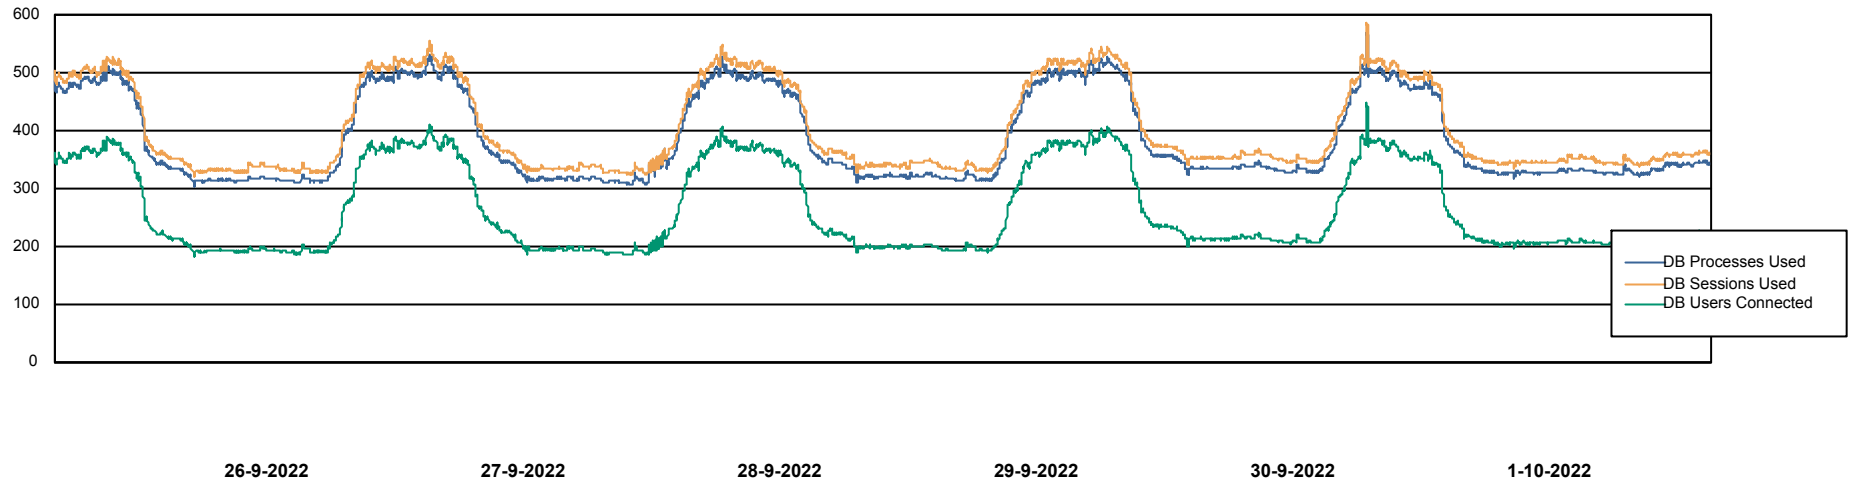

Weekly SLA Customer Report

Customer JSG_Production
Database ID 102

Database Performance JSG_PRD_BASHIR_DB

Weekly SLA Customer Report

Customer JSG_Production
Database ID 102

Database Performance JSG_PRD_PICARD_DB

Weekly SLA Customer Report

Customer JSG_Production
Database ID 102

Database Performance JSG_PRD_RIKER_DB

DB Processes Max 1,000
DB Processes Max 4
DB Processes Max 0

Weekly SLA Customer Report

Customer JSG_Production
Database ID 102