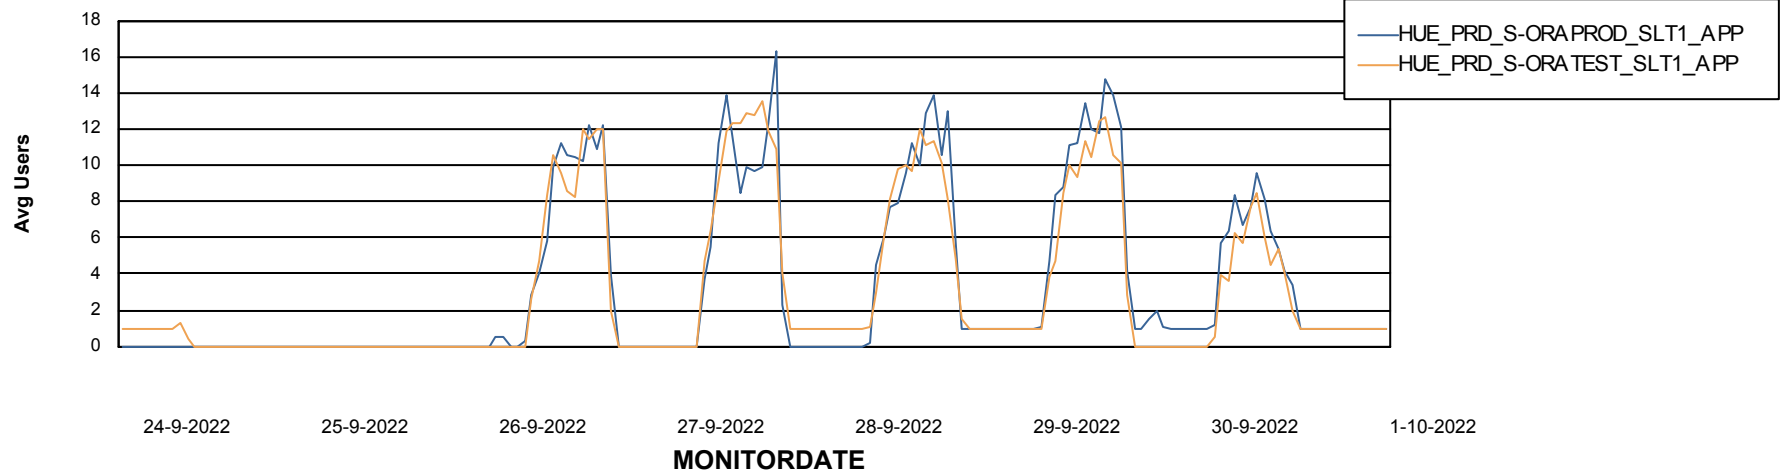

Avg users per day per ABS server