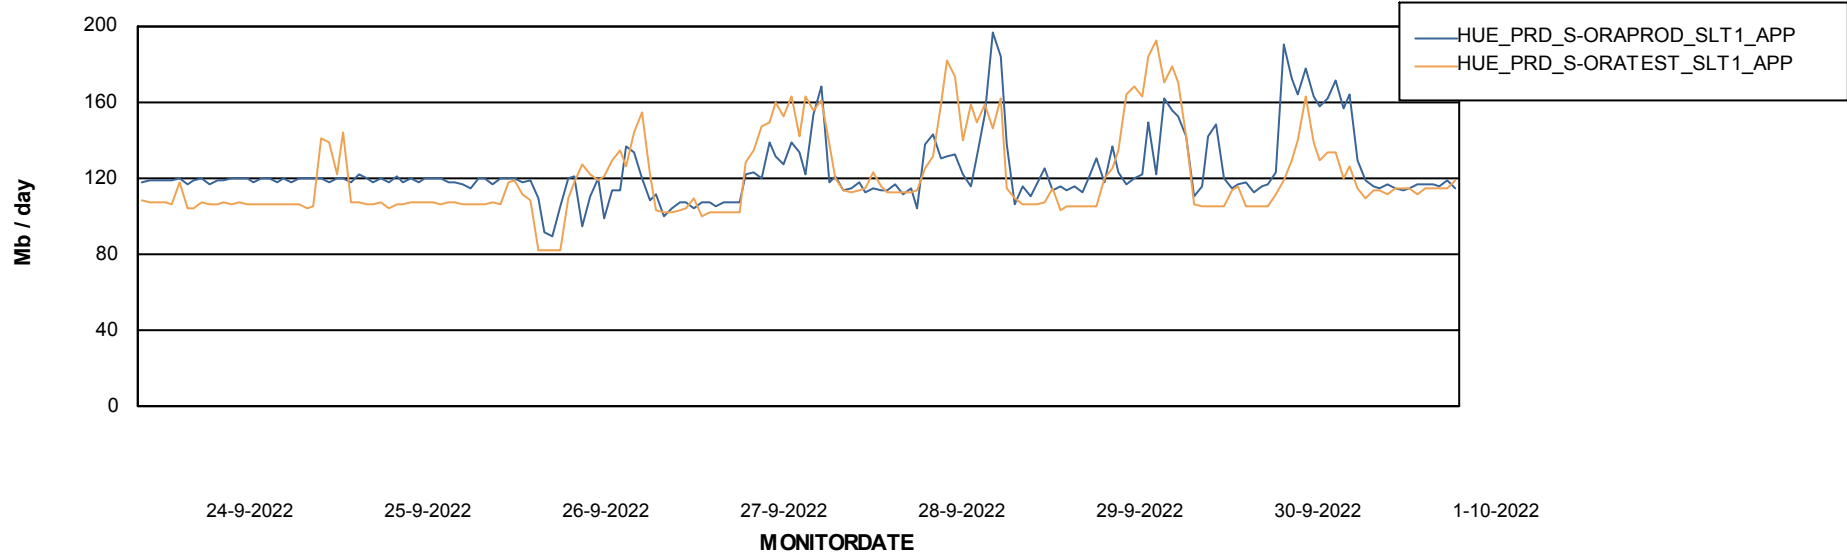

ABSSolute Application Server Services

Avg memory used per ABS Server Service