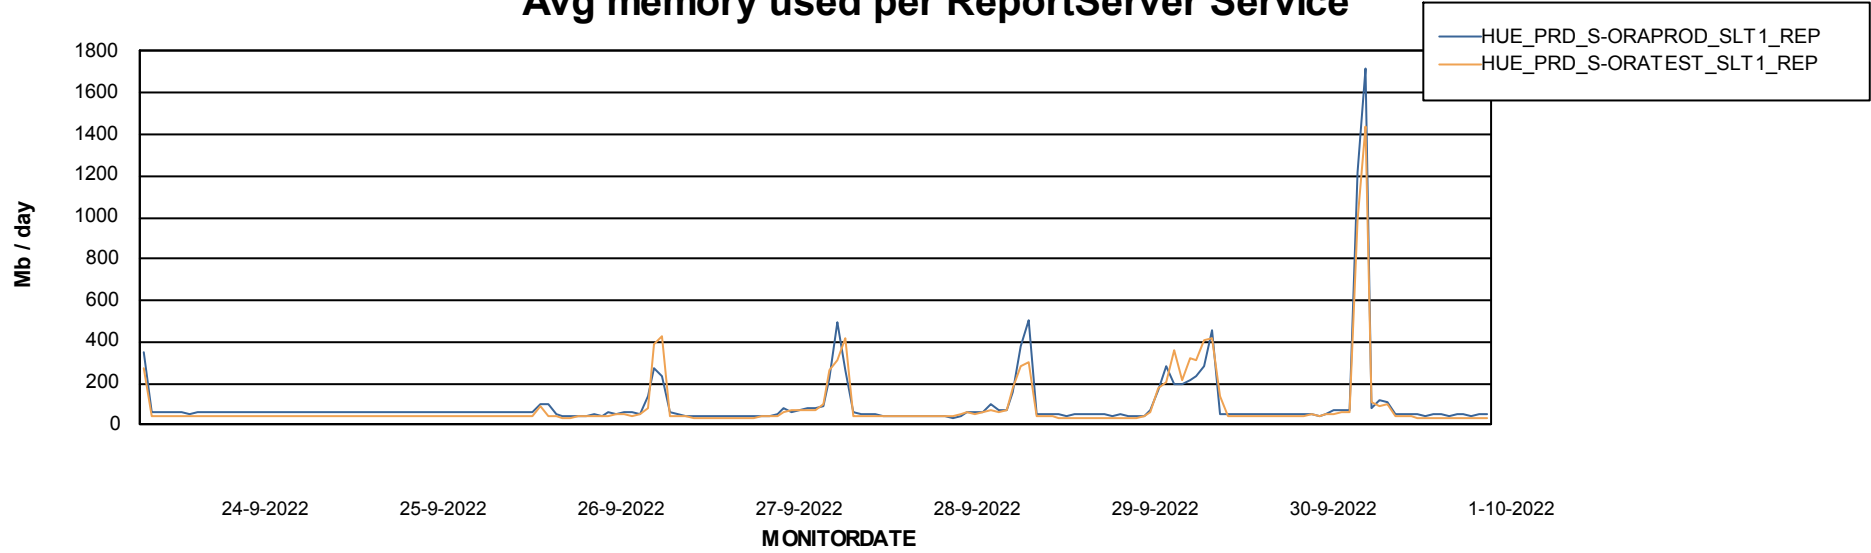

ABSSolute Application ReportServer Services

Avg memory used per ReportServer Service