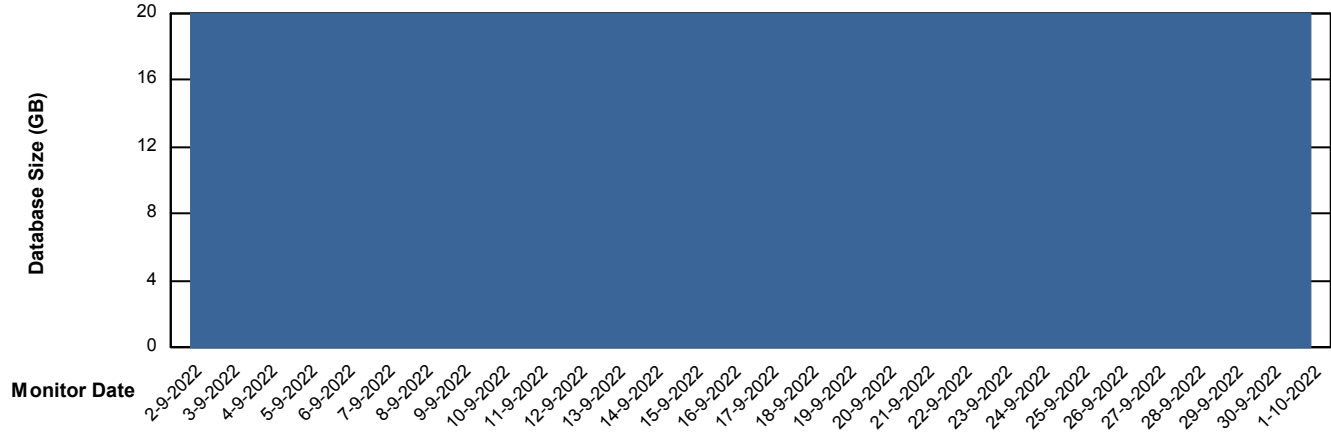

DATABASE SIZE HUE_PRD_S-ORABI_DB

Database growth over last month