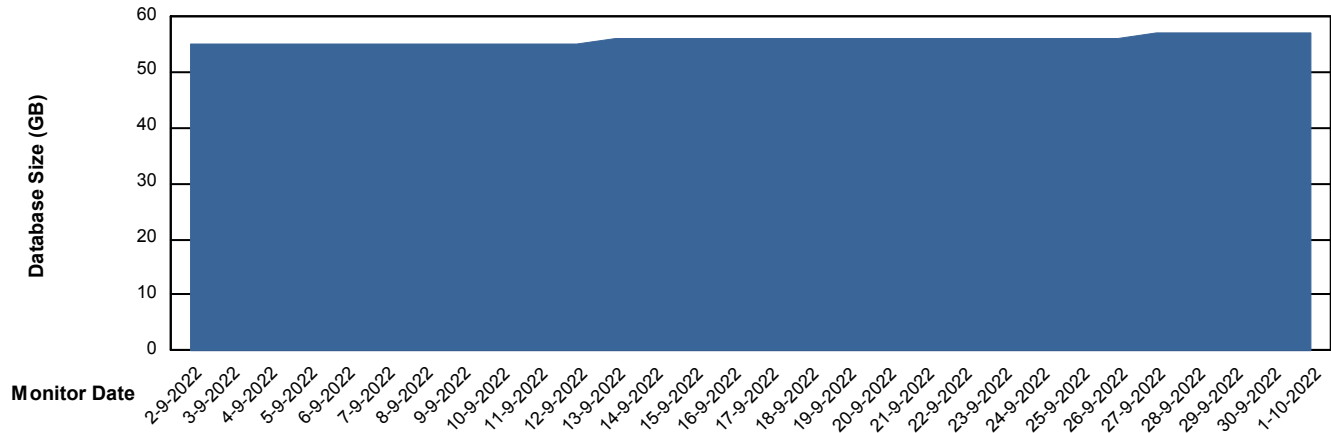

DATABASE SIZE HUE_PRD_S-ORAPROD_DB

Database growth over last month