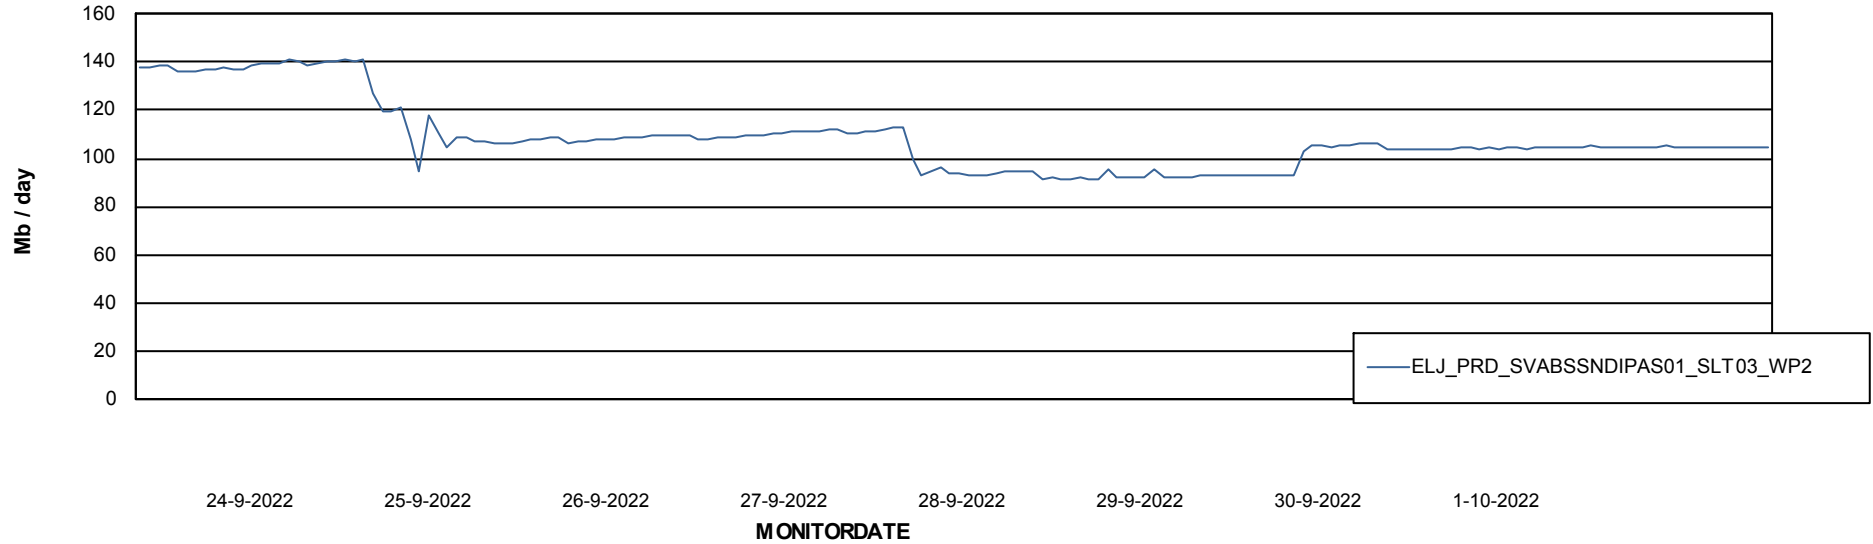

ABSSolute Web Component Services

Avg memory used per ABS Web component