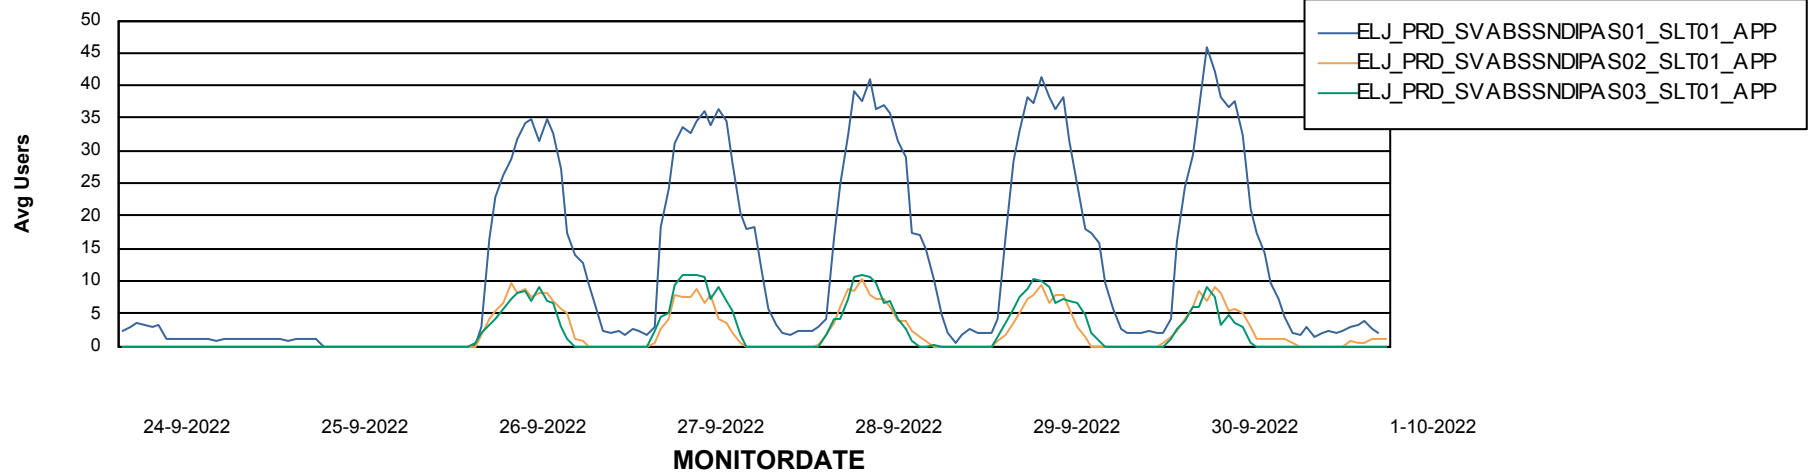

Avg users per day per ABS server