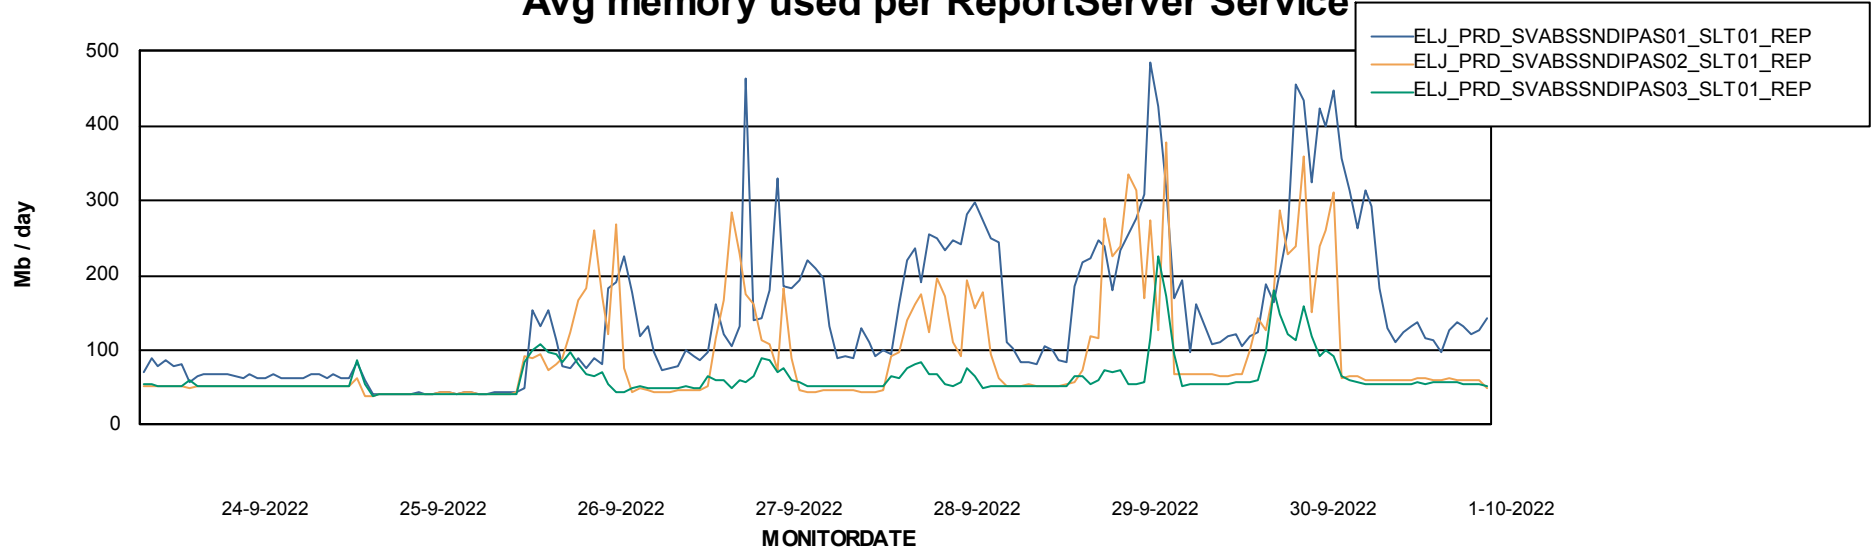

Avg memory used per ABS Server Service

Avg users per day per ABS server

Weekly SLA Customer Report

Customer ELJ Production
Database ID 72

ABSSolute Application ReportServer Services

Avg memory used per ReportServer Service