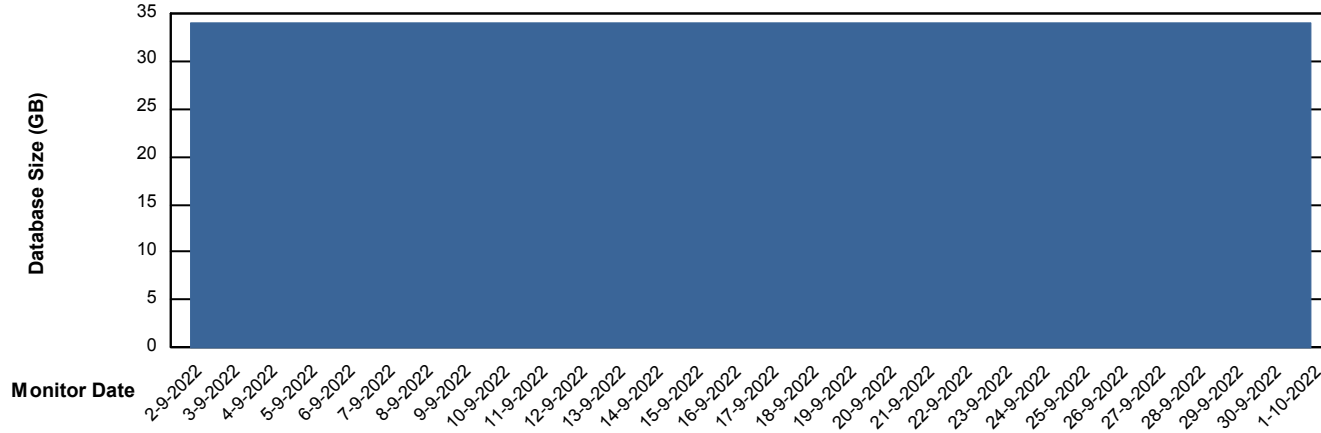

Weekly SLA Customer Report

Customer ELJ Production
Database ID 72

Database Performance ELJDB_BI

Weekly SLA Customer Report

Customer ELJ Production
Database ID 72

Database Performance ELJDB_Production

Weekly SLA Customer Report

Customer ELJ Production
Database ID 72

Database Performance ELJDB_Standby

Weekly SLA Customer Report

Customer ELJ Production
Database ID 72

DATABASE SIZE ELJDB_BI

Database growth over last month

DATABASE SIZE ELJDB_Production

Database growth over last month

Weekly SLA Customer Report

Customer ELJ Production
Database ID 72

Database Tablespace ELJDB_BI

Date	Tablespace Name	Filesize (Gb)	Usedsize (Gb)	Percentage free
1-10-2022	ABSDATA	21	13	36
	INDX	23	18	22
30-9-2022	ABSDATA	21	13	36
	INDX	23	18	22
29-9-2022	ABSDATA	21	13	37
	INDX	23	18	22
28-9-2022	ABSDATA	21	13	37
	INDX	23	18	22
27-9-2022	ABSDATA	21	13	37
	INDX	23	18	22
26-9-2022	ABSDATA	21	13	37
	INDX	23	18	23
25-9-2022	ABSDATA	21	13	37
	INDX	23	18	23