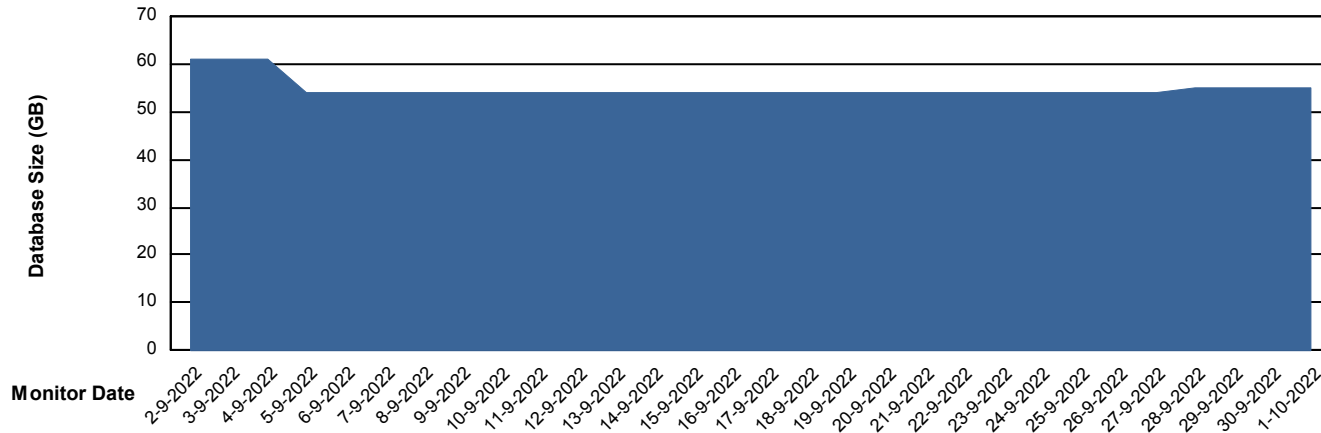

Customer ELJ Production
Database ID 72

Database Performance ELJDB_Standby

Weekly SLA Customer Report

Customer ELJ Production
Database ID 72

DATABASE SIZE ELJDB_BI

Database growth over last month

DATABASE SIZE ELJDB_Production

Database growth over last month

Weekly SLA Customer Report

Customer ELJ Production
Database ID 72

Database Tablespace ELJDB_BI

Date	Tablespace Name	Filesize (Gb)	Usedsize (Gb)	Percentage free
1-10-2022	ABSDATA	21	13	36
	INDX	23	18	22
30-9-2022	ABSDATA	21	13	36
	INDX	23	18	22
29-9-2022	ABSDATA	21	13	37
	INDX	23	18	22
28-9-2022	ABSDATA	21	13	37
	INDX	23	18	22
27-9-2022	ABSDATA	21	13	37
	INDX	23	18	22
26-9-2022	ABSDATA	21	13	37
	INDX	23	18	23
25-9-2022	ABSDATA	21	13	37
	INDX	23	18	23