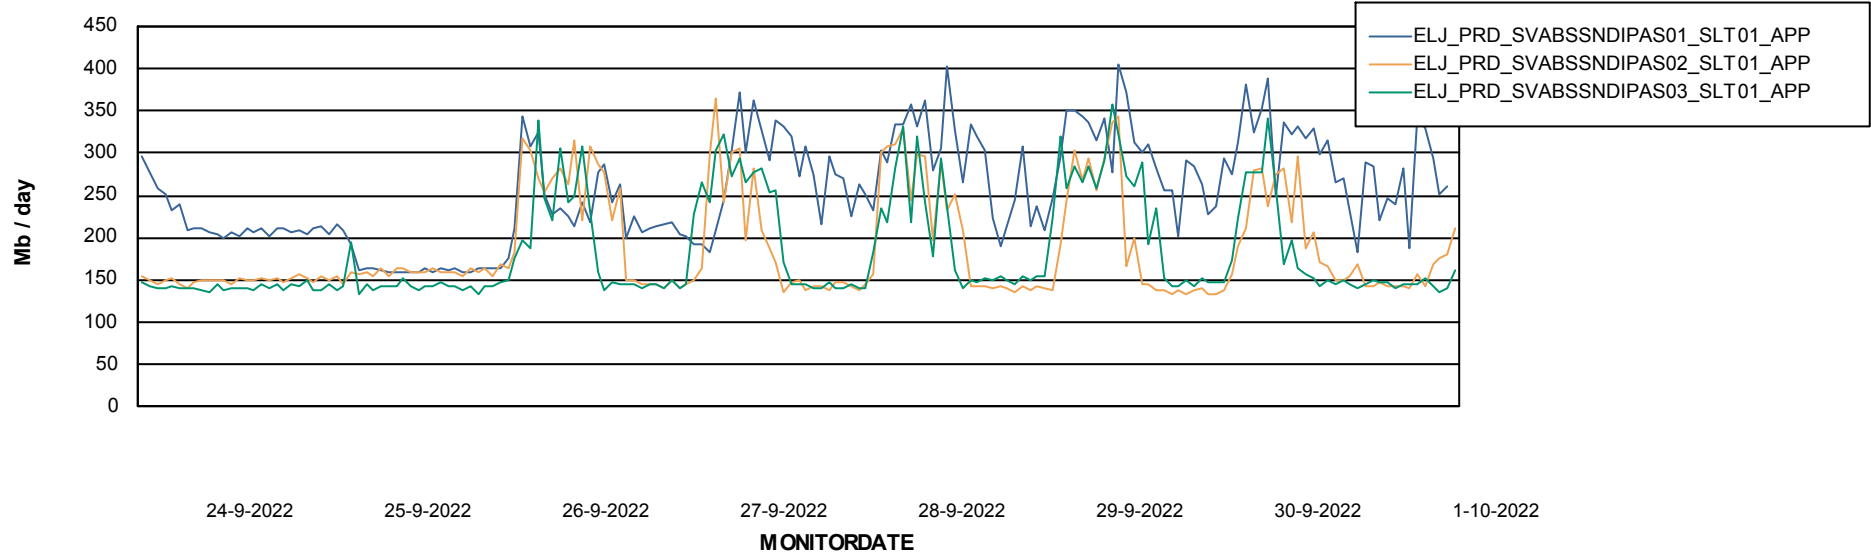

ABSSolute Application Server Services

Avg memory used per ABS Server Service