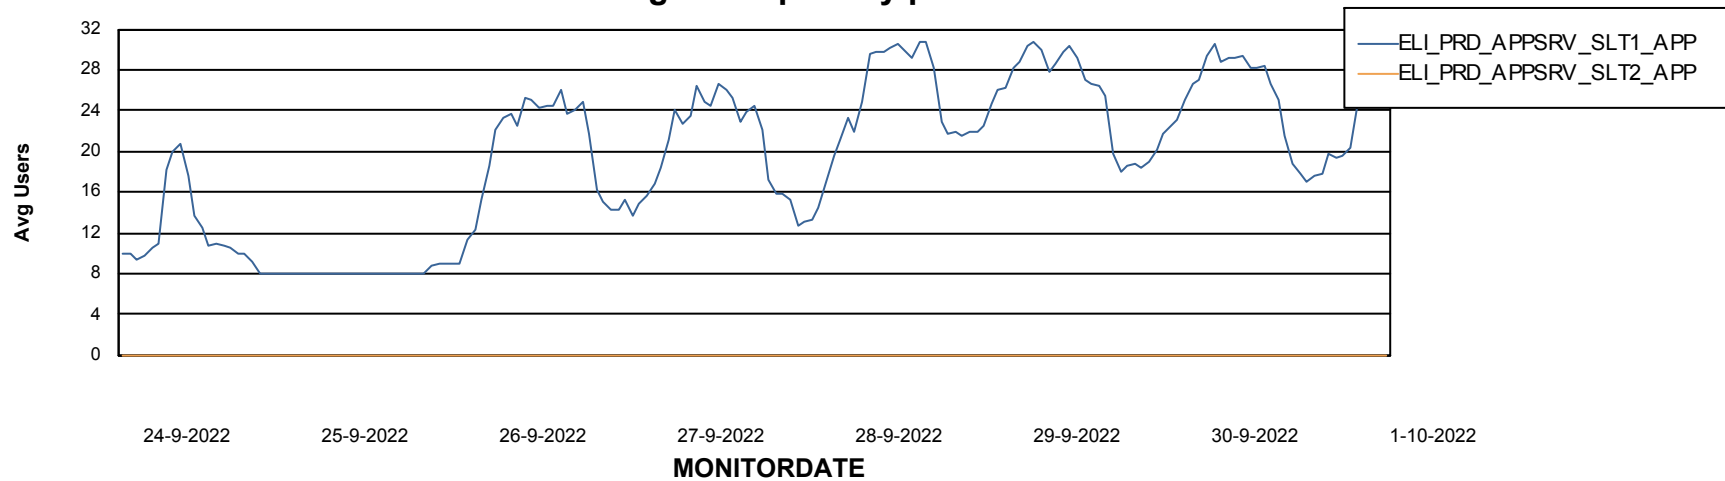

Weekly SLA Customer Report

Customer ELI_Production
Database ID 62

ABSSolute Application Server Services

Avg memory used per ReportServer Service

Avg users per day per ABS server

Weekly SLA Customer Report

Customer ELI_Production
Database ID 62