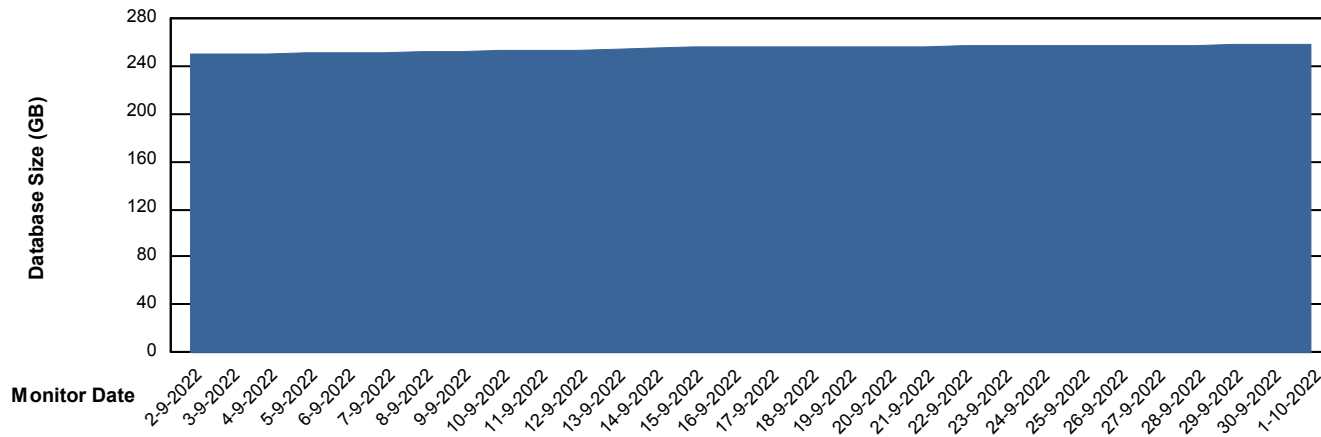

Customer ELI_Production
Database ID 62

Database Performance ELIDB_Standby

DB Processes Max 1,000

Weekly SLA Customer Report

Customer ELI_Production
Database ID 62

DATABASE SIZE ELIDB_BI

Database growth over last month

DATABASE SIZE ELIDB_Production

Database growth over last month

Weekly SLA Customer Report

Customer ELI_Production
 Database ID 62

Database Tablespace ELIDB_BI

Date	Tablespace Name	Filesize (Gb)	Usedsize (Gb)	Percentage free
1-10-2022	ABSDATA	74	64	14
	INDX	89	74	16
30-9-2022	ABSDATA	74	63	14
	INDX	89	74	16
29-9-2022	ABSDATA	74	63	14
	INDX	89	74	16
28-9-2022	ABSDATA	74	63	14
	INDX	89	74	17
27-9-2022	ABSDATA	74	63	15
	INDX	89	74	17
26-9-2022	ABSDATA	74	63	15
	INDX	89	74	17
25-9-2022	ABSDATA	74	63	15
	INDX	89	74	17