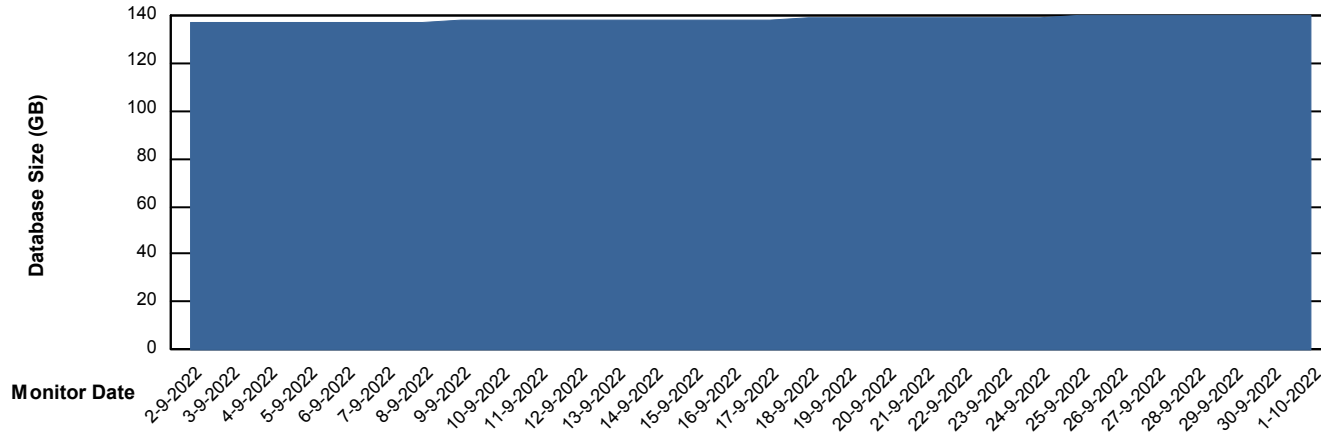

Customer ELI_Production
Database ID 62

Database Performance ELIDB_Standby

DB Processes Max 1,000

Weekly SLA Customer Report

Customer ELI_Production
Database ID 62

DATABASE SIZE ELIDB_BI

Database growth over last month

DATABASE SIZE ELIDB_Production

Database growth over last month

Weekly SLA Customer Report

Customer ELI_Production
 Database ID 62

Database Tablespace ELIDB_BI

Date	Tablespace Name	Filesize (Gb)	Usedsize (Gb)	Percentage free
1-10-2022	ABSDATA	74	64	14
	INDX	89	74	16
30-9-2022	ABSDATA	74	63	14
	INDX	89	74	16
29-9-2022	ABSDATA	74	63	14
	INDX	89	74	16
28-9-2022	ABSDATA	74	63	14
	INDX	89	74	17
27-9-2022	ABSDATA	74	63	15
	INDX	89	74	17
26-9-2022	ABSDATA	74	63	15
	INDX	89	74	17
25-9-2022	ABSDATA	74	63	15
	INDX	89	74	17