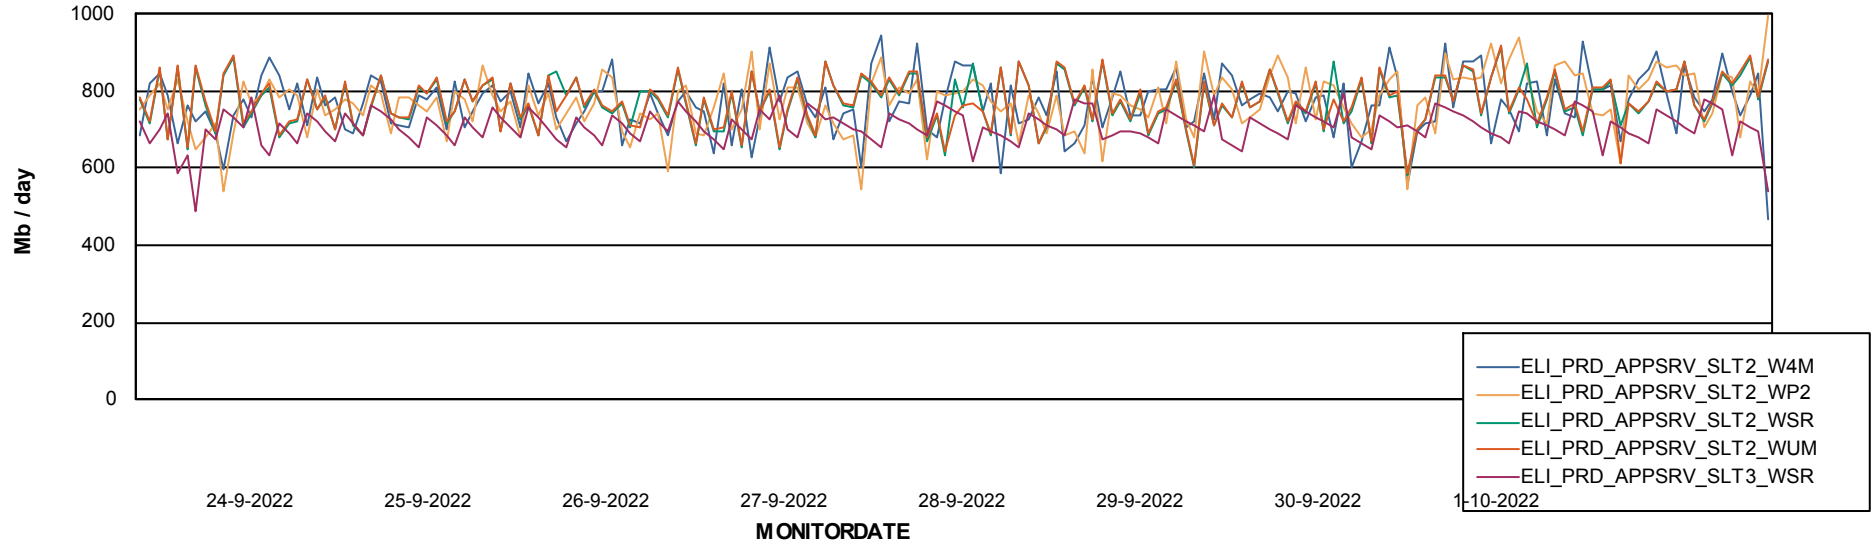

ABSSolute Application Server Services

Avg memory used per ABS Web component