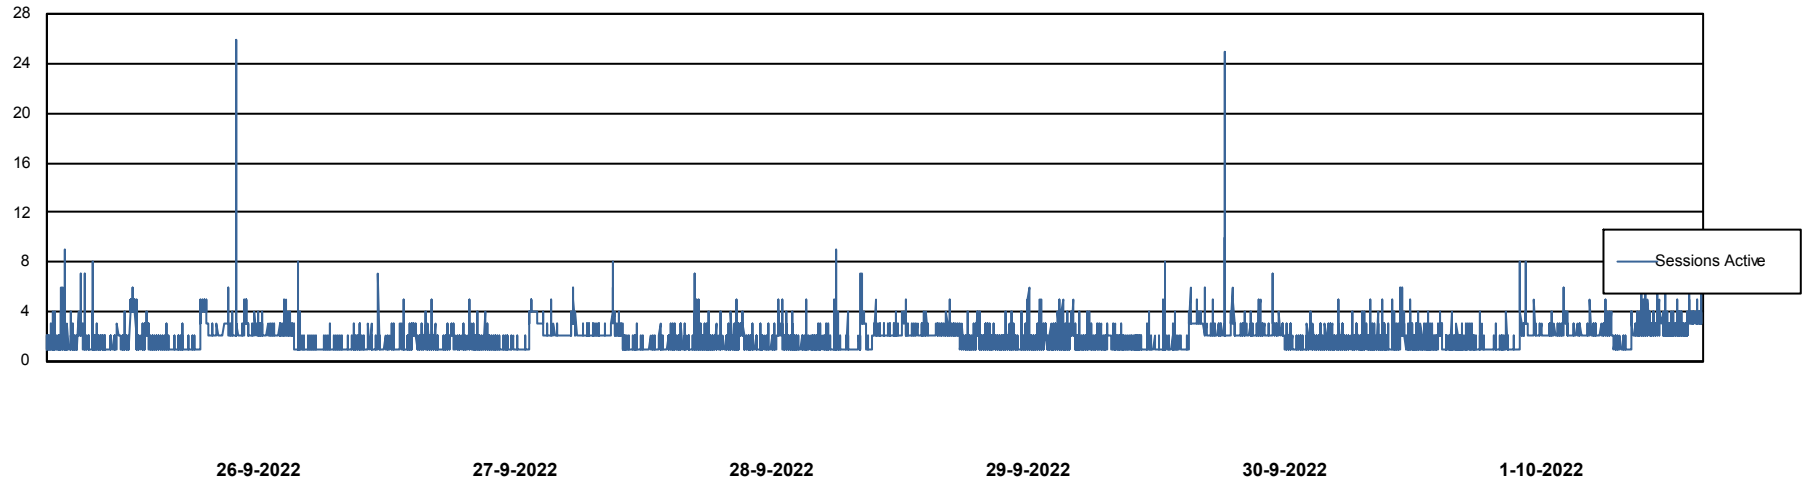

Harddisk Usage ELI_PRD_BISRV

	Free disk space on / (%)	Total disk space on / (Gb)	Used disk space on / (Gb)	Free disk space on /ABS-BI (%)	Total disk space on /ABS-BI	Used disk space on /ABS-BI	Free disk space on /backup (%)	Total disk space on /backup	Used disk space on /backup	Free disk space on /boot (%)
1-10-2022	52	90	43	26	275	196	78	68	15	62
30-9-2022	52	90	43	26	275	196	73	68	18	62
29-9-2022	52	90	43	25	275	198	81	68	13	62
28-9-2022	52	90	43	25	275	197	80	68	13	62
27-9-2022	52	90	43	25	275	197	72	68	19	62
26-9-2022	52	90	43	25	275	197	73	68	18	62
25-9-2022	52	90	43	25	275	197	80	68	13	62

Weekly SLA Customer Report

Customer ELI_Production
Database ID 62

Database Performance ELIDB_BI

Weekly SLA Customer Report

Customer ELI_Production
Database ID 62

Database Performance ELIDB_Production

Weekly SLA Customer Report

Customer ELI_Production
Database ID 62

Database Performance ELIDB_Standby

DB Processes Max 1,000

Weekly SLA Customer Report

Customer ELI_Production
Database ID 62

DATABASE SIZE ELIDB_BI

Database growth over last month