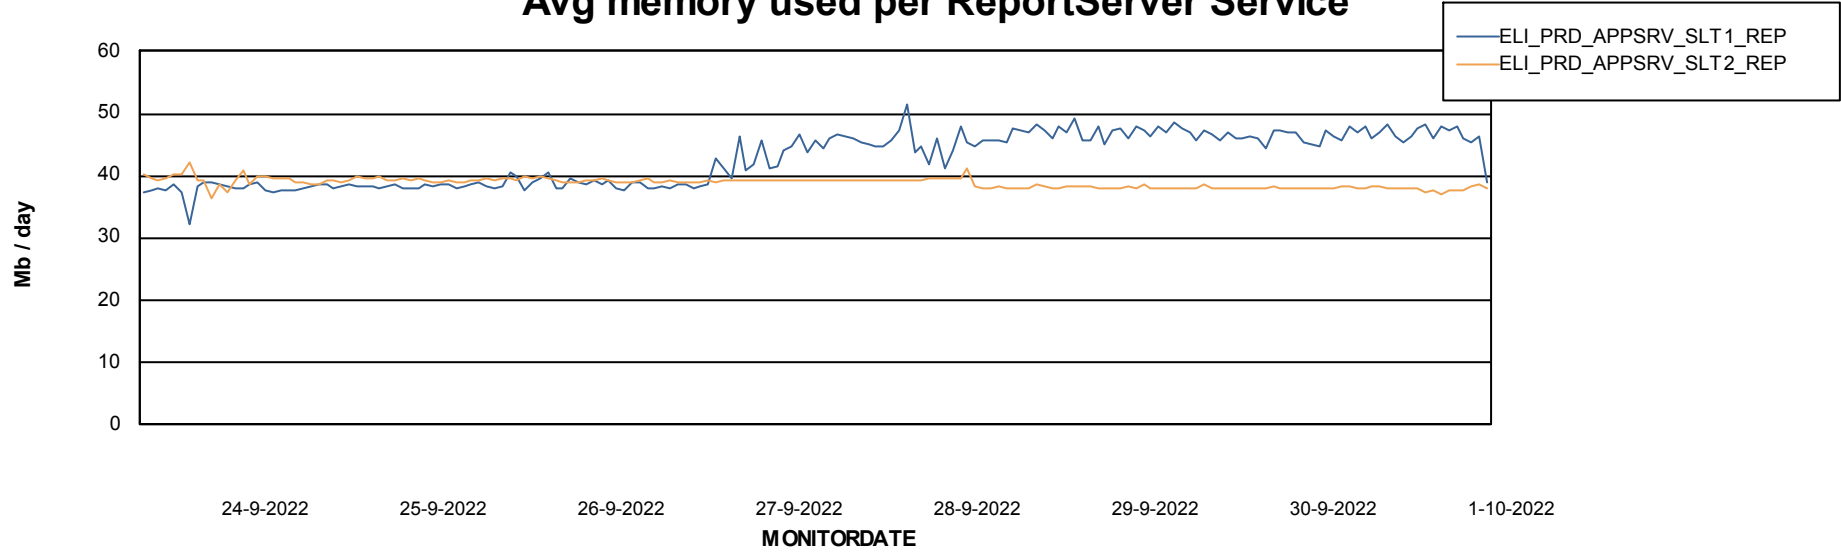

ABSSolute Application Server Services

Avg memory used per ReportServer Service