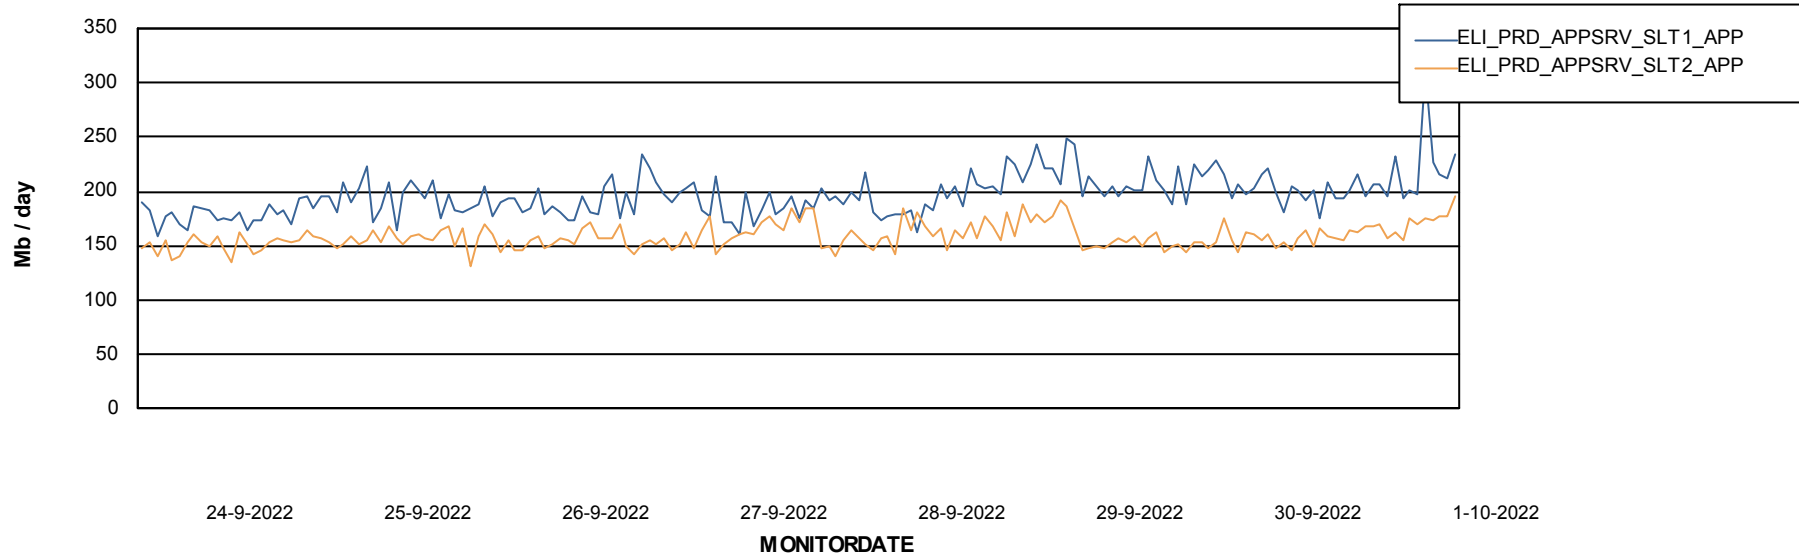

Standby Database Health ELI_Production

Recovery lag for last 7 days

Weekly SLA Customer Report

Customer ELI_Production
Database ID 62

ABSSolute Application Server Services

Avg memory used per ABS Server Service