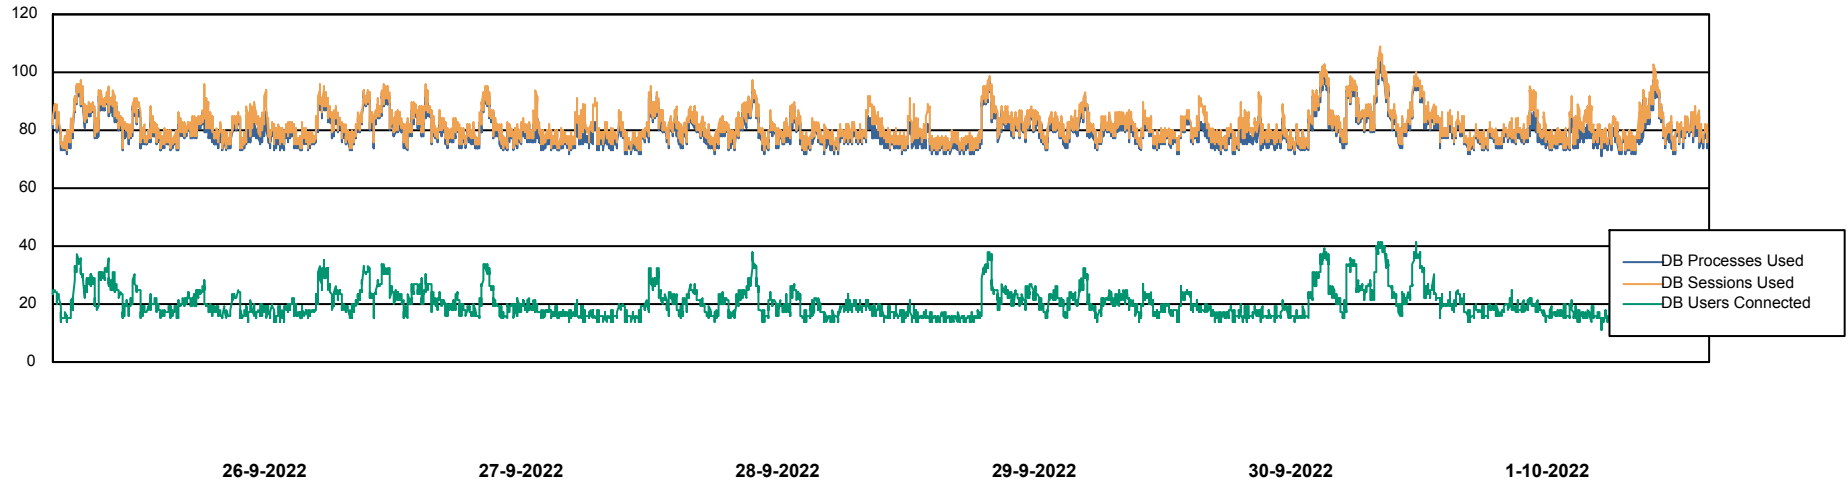

Harddisk Usage ELI_PRD_BISRV

	Free disk space on / (%)	Total disk space on / (Gb)	Used disk space on / (Gb)	Free disk space on /ABS-BI (%)	Total disk space on /ABS-BI	Used disk space on /ABS-BI	Free disk space on /backup (%)	Total disk space on /backup	Used disk space on /backup	Free disk space on /boot (%)
1-10-2022	52	90	43	26	275	196	78	68	15	62
30-9-2022	52	90	43	26	275	196	73	68	18	62
29-9-2022	52	90	43	25	275	198	81	68	13	62
28-9-2022	52	90	43	25	275	197	80	68	13	62
27-9-2022	52	90	43	25	275	197	72	68	19	62
26-9-2022	52	90	43	25	275	197	73	68	18	62
25-9-2022	52	90	43	25	275	197	80	68	13	62

Weekly SLA Customer Report

Customer ELI_Production
Database ID 62

Database Performance ELIDB_BI

Weekly SLA Customer Report

Customer ELI_Production
Database ID 62

Database Performance ELIDB_Production

Weekly SLA Customer Report