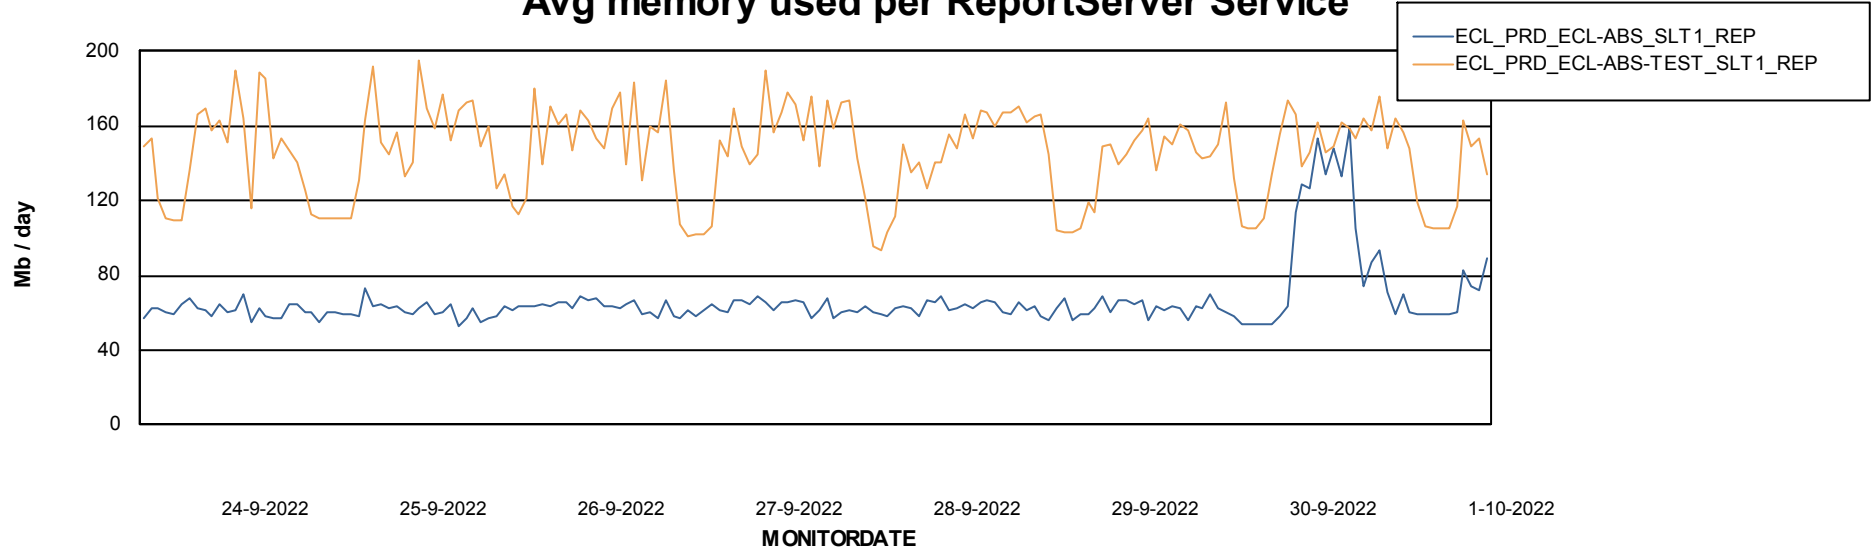

ABSSolute Application ReportServer Services

Avg memory used per ReportServer Service