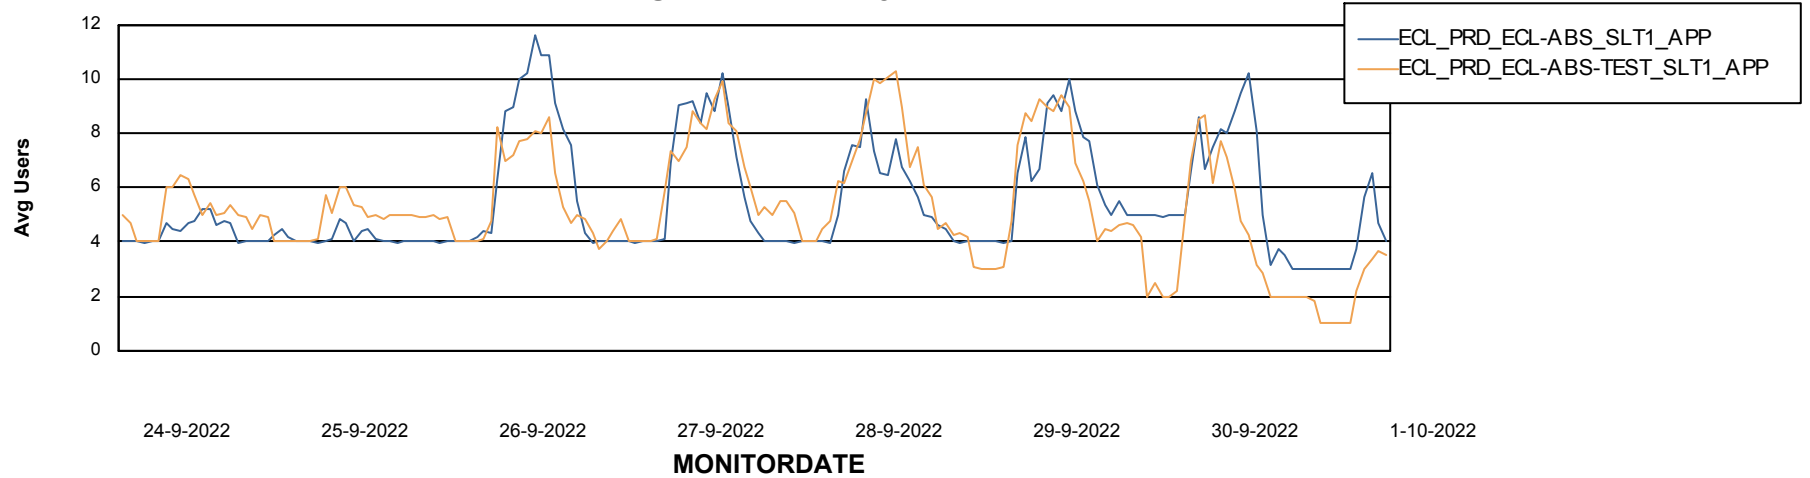

Weekly SLA Customer Report

Customer ECL_Production
Database ID 77

ABSSolute Application Server Services

Avg memory used per ABS Server Service

Avg users per day per ABS server

Weekly SLA Customer Report

Customer ECL_Production
Database ID 77