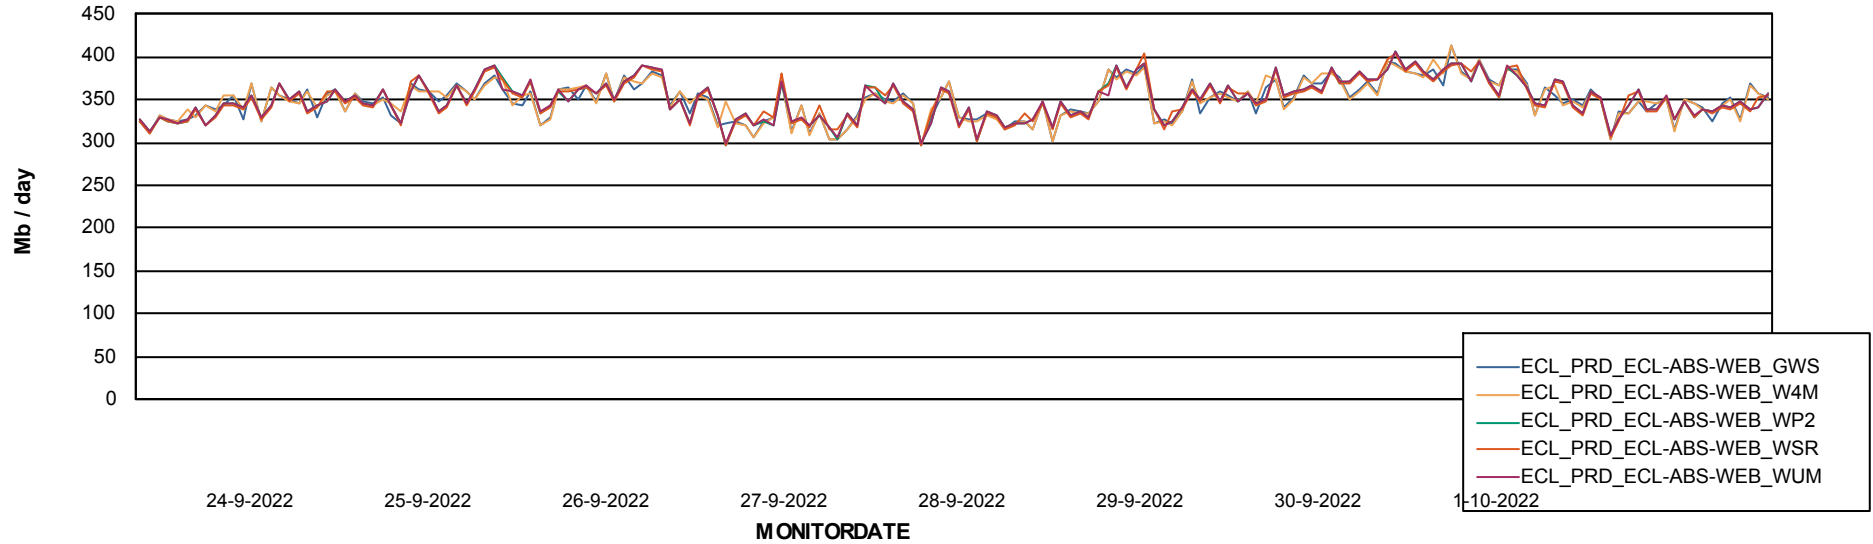

ABSSolute Application ReportServer Services

Avg memory used per ReportServer Service

Weekly SLA Customer Report

Customer ECL_Production
Database ID 77

ABSolute Web Component Services

Avg memory used per ABS Web component