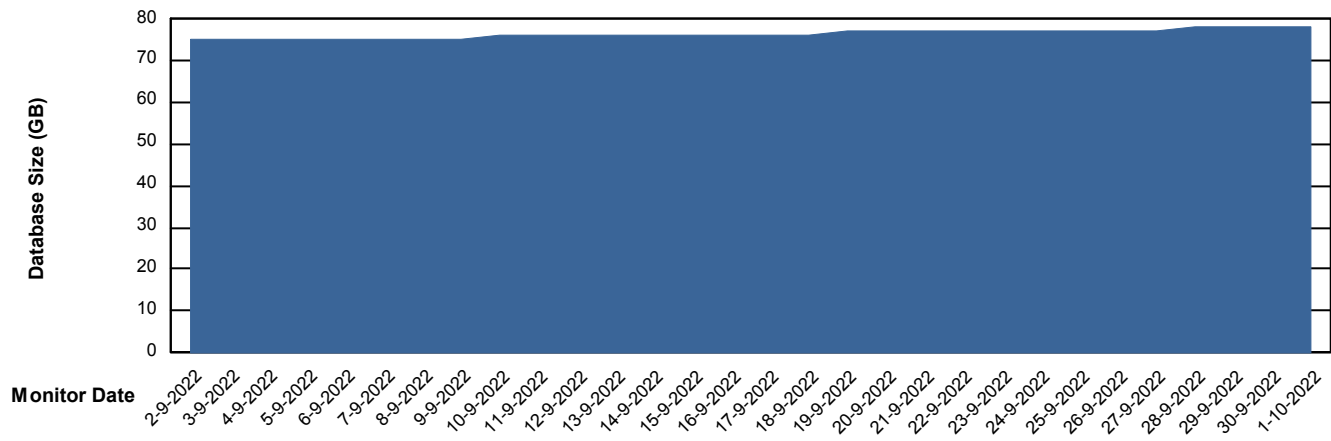

Weekly SLA Customer Report

Customer ECL_Production
Database ID 77

Database Performance ECLDB_Production

Weekly SLA Customer Report

Customer ECL_Production
Database ID 77

Database Performance ECLDB_Standby

DATABASE SIZE ECLDB_Production

Database growth over last month

Weekly SLA Customer Report

Customer ECL_Production
Database ID 77

Database Tablespace ECLDB_Production

Date	Tablespace Name	Filesize (Gb)	Usedsize (Gb)	Percentage free
1-10-2022	ABSDATA	80	67	17
	INDX	8	5	39
30-9-2022	ABSDATA	80	67	17
	INDX	8	5	39
29-9-2022	ABSDATA	80	67	17
	INDX	8	5	39
28-9-2022	ABSDATA	80	66	17
	INDX	8	5	39
27-9-2022	ABSDATA	80	66	17
	INDX	8	5	39
26-9-2022	ABSDATA	80	66	17
	INDX	8	5	39
25-9-2022	ABSDATA	80	66	18
	INDX	8	5	39