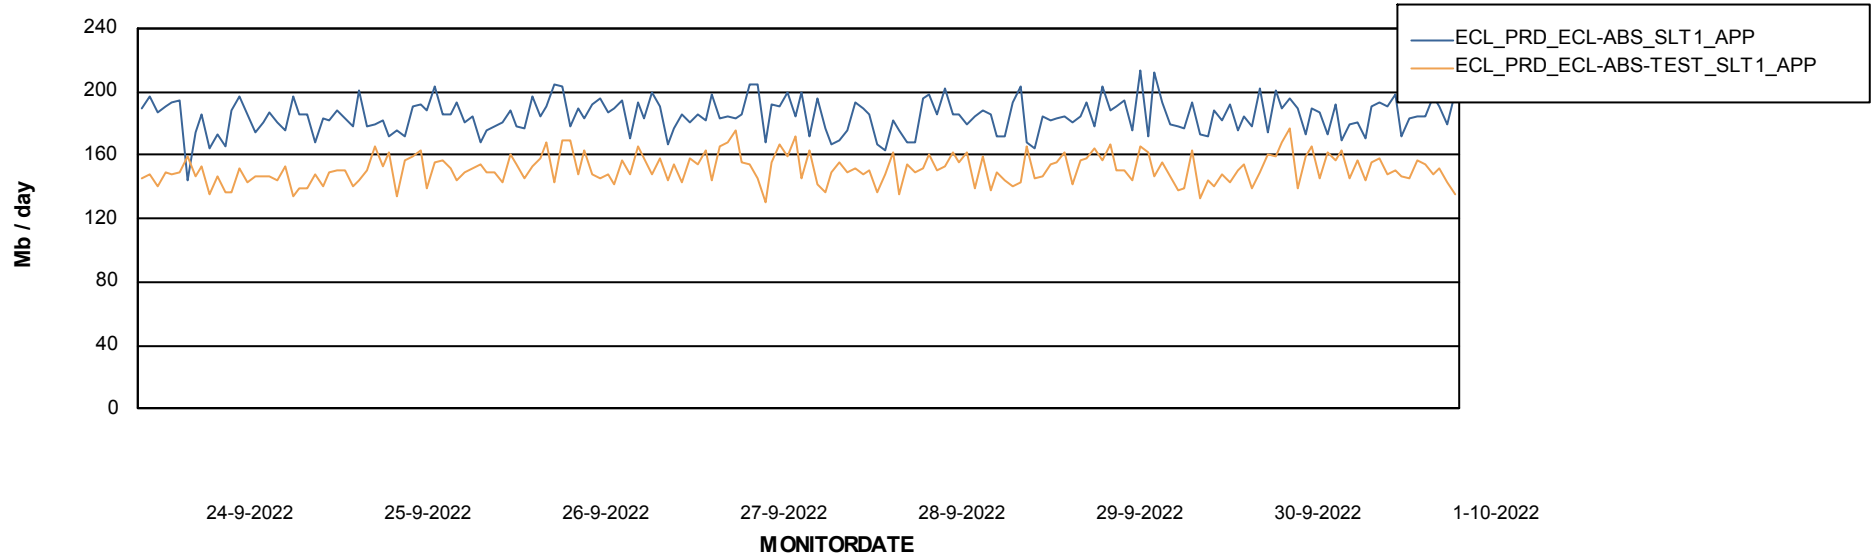

Weekly SLA Customer Report

Customer ECL_Production
Database ID 77

Database Performance ECLDB_Production

Weekly SLA Customer Report

Customer ECL_Production
Database ID 77

Database Performance ECLDB_Standby

DATABASE SIZE ECLDB_Production

Database growth over last month

Weekly SLA Customer Report

Customer ECL_Production
Database ID 77

Database Tablespace ECLDB_Production

Date	Tablespace Name	Filesize (Gb)	Usedsize (Gb)	Percentage free
1-10-2022	ABSDATA	80	67	17
	INDX	8	5	39
30-9-2022	ABSDATA	80	67	17
	INDX	8	5	39
29-9-2022	ABSDATA	80	67	17
	INDX	8	5	39
28-9-2022	ABSDATA	80	66	17
	INDX	8	5	39
27-9-2022	ABSDATA	80	66	17
	INDX	8	5	39
26-9-2022	ABSDATA	80	66	17
	INDX	8	5	39
25-9-2022	ABSDATA	80	66	18
	INDX	8	5	39

Weekly SLA Customer Report

Customer ECL_Production
Database ID 77

ABSSolute Application Server Services

Avg memory used per ABS Server Service

Avg users per day per ABS server

Weekly SLA Customer Report

Customer ECL_Production
Database ID 77