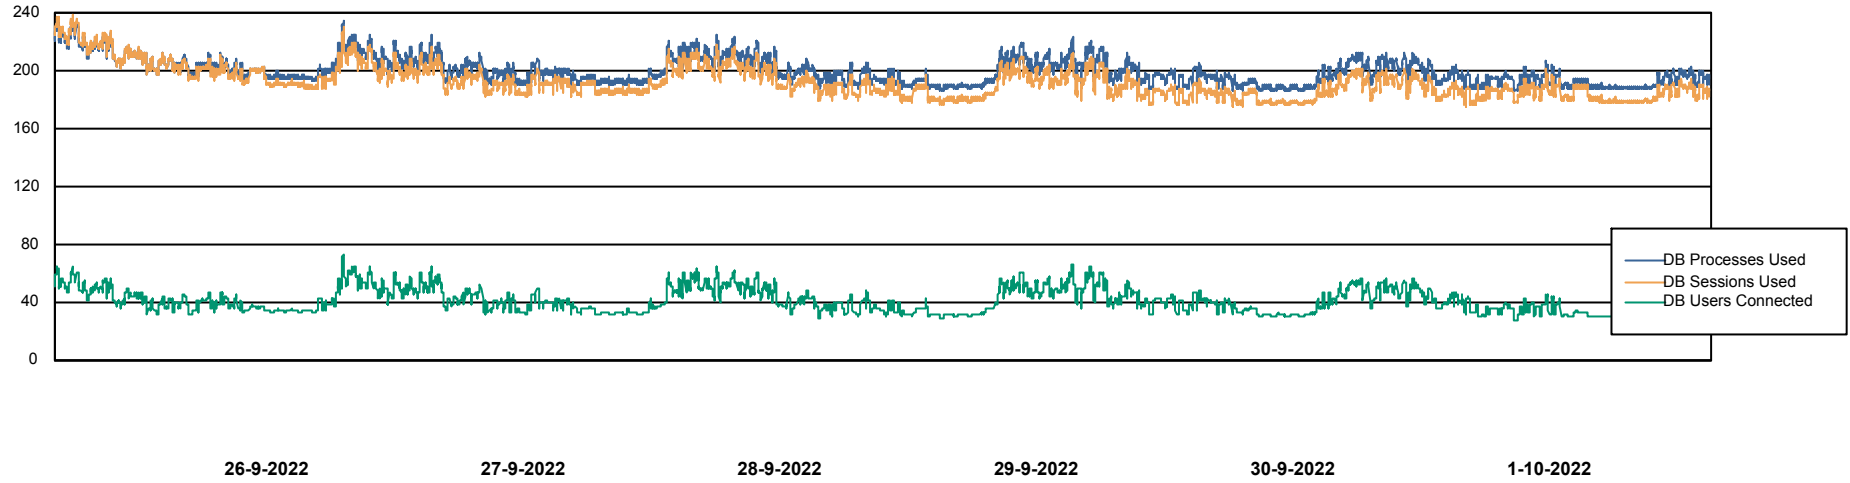

Weekly SLA Customer Report

Customer ECL_Production
Database ID 77

Harddisk Usage ECL_PRD_ECL-ABS-WEB

	Free disk space on C: (%)	Total disk space on C: (Gb)	Used disk space on C: (Gb)
1-10-2022	33	127	85
30-9-2022	33	127	84
29-9-2022	34	127	84
28-9-2022	34	127	83
27-9-2022	35	127	82
26-9-2022	35	127	82
25-9-2022	36	127	81

Weekly SLA Customer Report

Customer ECL_Production
Database ID 77

Database Performance ECLDB_Production

Weekly SLA Customer Report

Customer ECL_Production
Database ID 77

Database Performance ECLDB_Standby

DATABASE SIZE ECLDB_Production