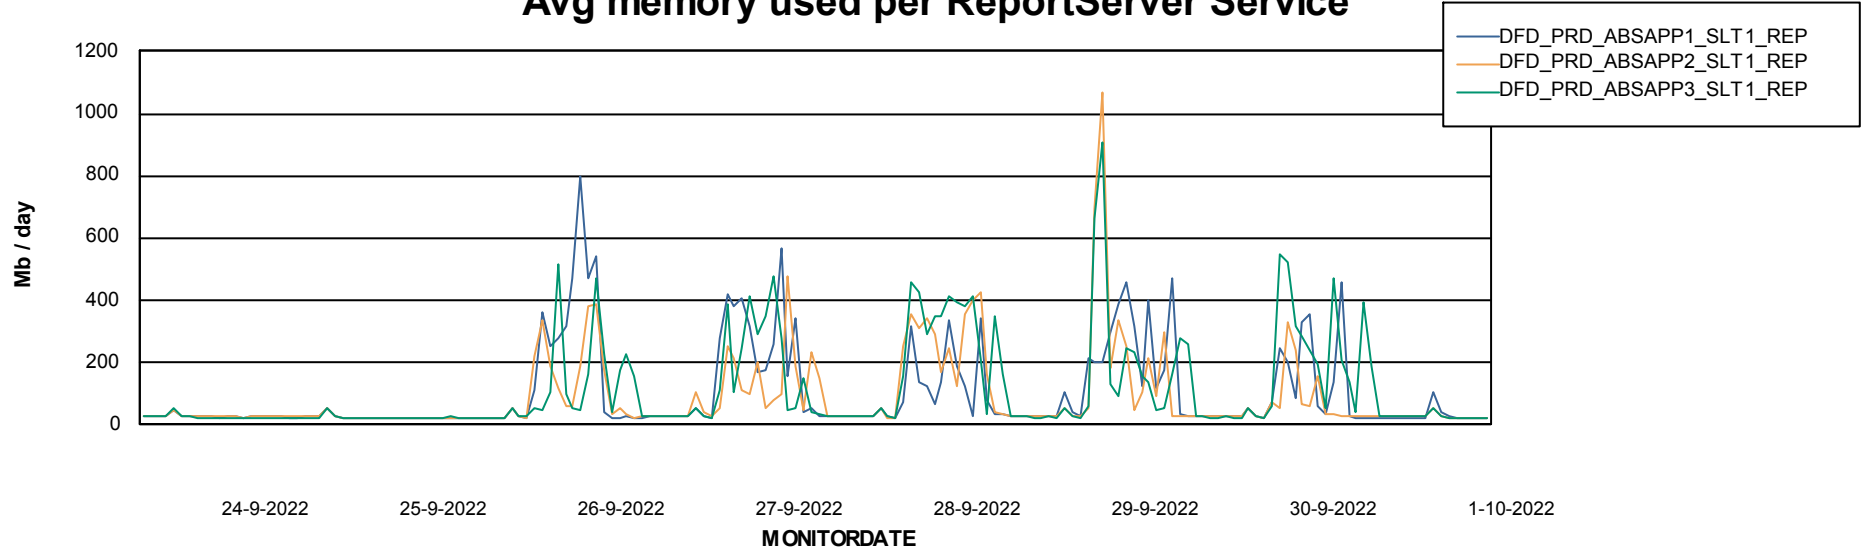

ABSSolute Application ReportServer Services

Avg memory used per ReportServer Service