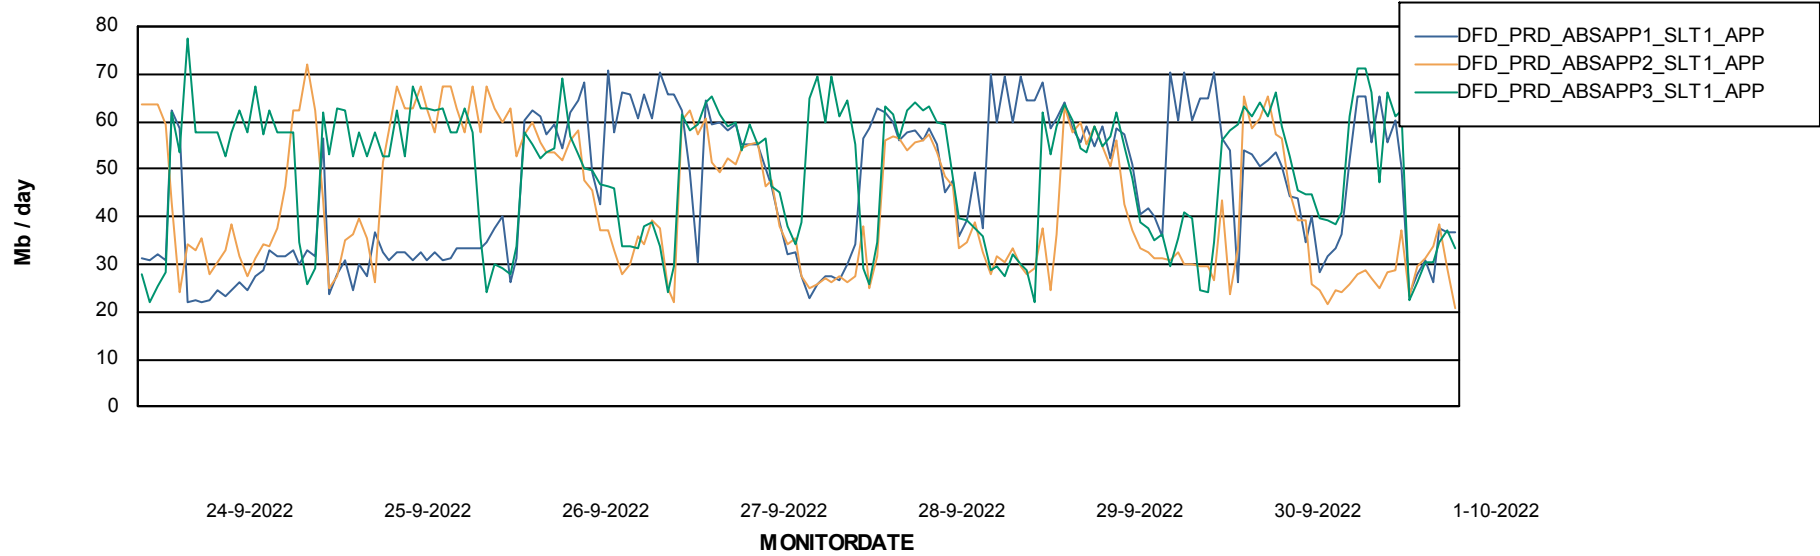

Weekly SLA Customer Report

Customer DFD_Production
Database ID 39

Database Performance DFDDB_Production

DATABASE SIZE DFDDB_Production

Database growth over last month

Weekly SLA Customer Report

Customer DFD_Production
Database ID 39

Database Tablespace DFDDDB_Production

Date	Tablespace Name	Filesize (Gb)	Usedsize (Gb)	Percentage free
1-10-2022	ABSDATA	83	0	100
	INDX	161	66	59
30-9-2022	ABSDATA	83	0	100
	INDX	161	66	59
29-9-2022	ABSDATA	83	0	100
	INDX	161	66	59
28-9-2022	ABSDATA	83	0	100
	INDX	161	66	59
27-9-2022	ABSDATA	83	0	100
	INDX	161	66	59
26-9-2022	ABSDATA	83	0	100
	INDX	161	65	60
25-9-2022	ABSDATA	83	0	100
	INDX	161	64	60

Weekly SLA Customer Report

Customer DFD_Production
Database ID 39

ABSSolute Application Server Services

Avg memory used per ABS Server Service

Avg users per day per ABS server

Weekly SLA Customer Report

Customer DFD_Production
Database ID 39