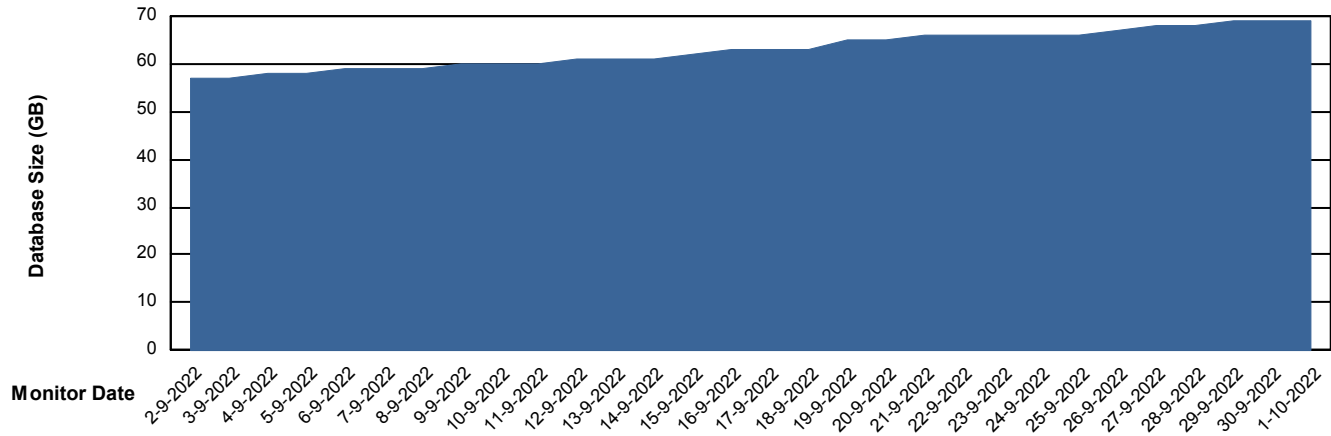

Weekly SLA Customer Report

Customer DFD_Production
Database ID 39

Database Performance DFDDB_Production

DATABASE SIZE DFDDB_Production

Database growth over last month

Weekly SLA Customer Report

Customer DFD_Production
Database ID 39

Database Tablespace DFDDDB_Production

Date	Tablespace Name	Filesize (Gb)	Usedsize (Gb)	Percentage free
1-10-2022	ABSDATA	83	0	100
	INDX	161	66	59
30-9-2022	ABSDATA	83	0	100
	INDX	161	66	59
29-9-2022	ABSDATA	83	0	100
	INDX	161	66	59
28-9-2022	ABSDATA	83	0	100
	INDX	161	66	59
27-9-2022	ABSDATA	83	0	100
	INDX	161	66	59
26-9-2022	ABSDATA	83	0	100
	INDX	161	65	60
25-9-2022	ABSDATA	83	0	100
	INDX	161	64	60