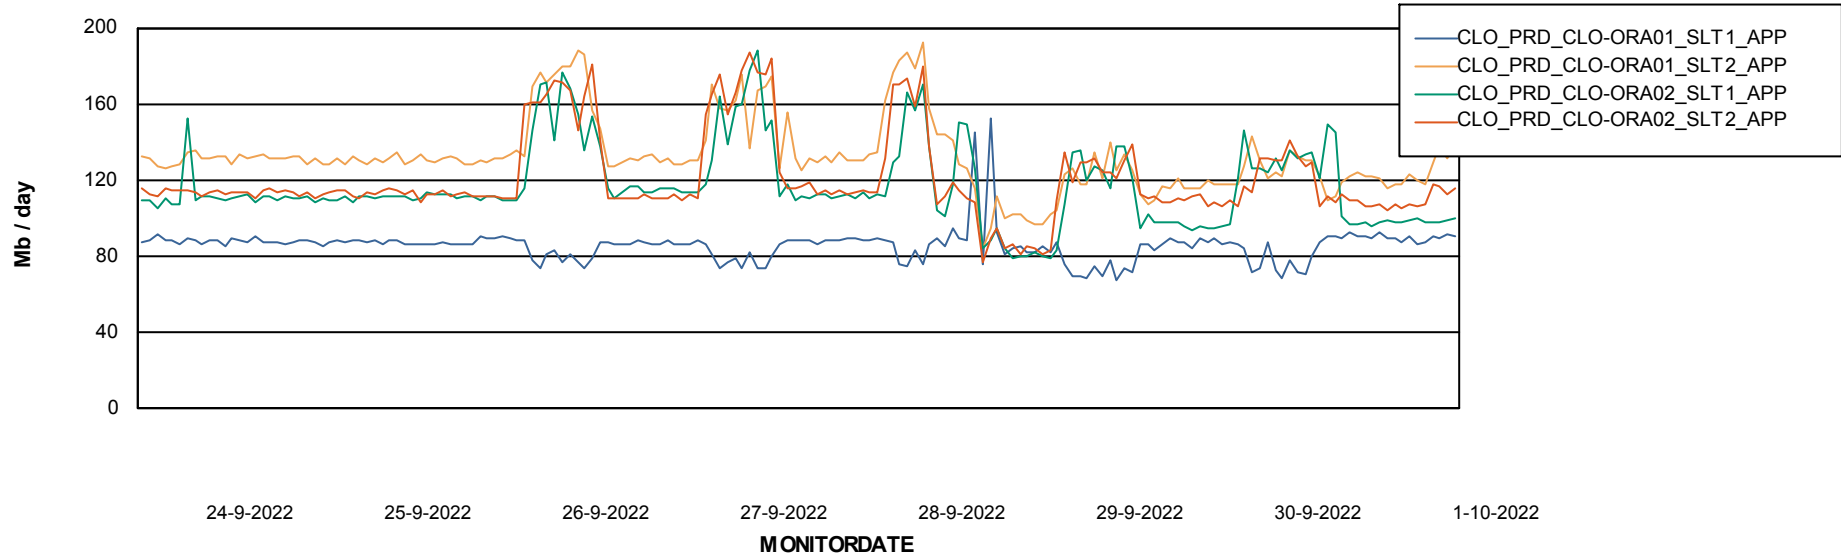

ABSSolute Application Server Services

Avg memory used per ABS Server Service