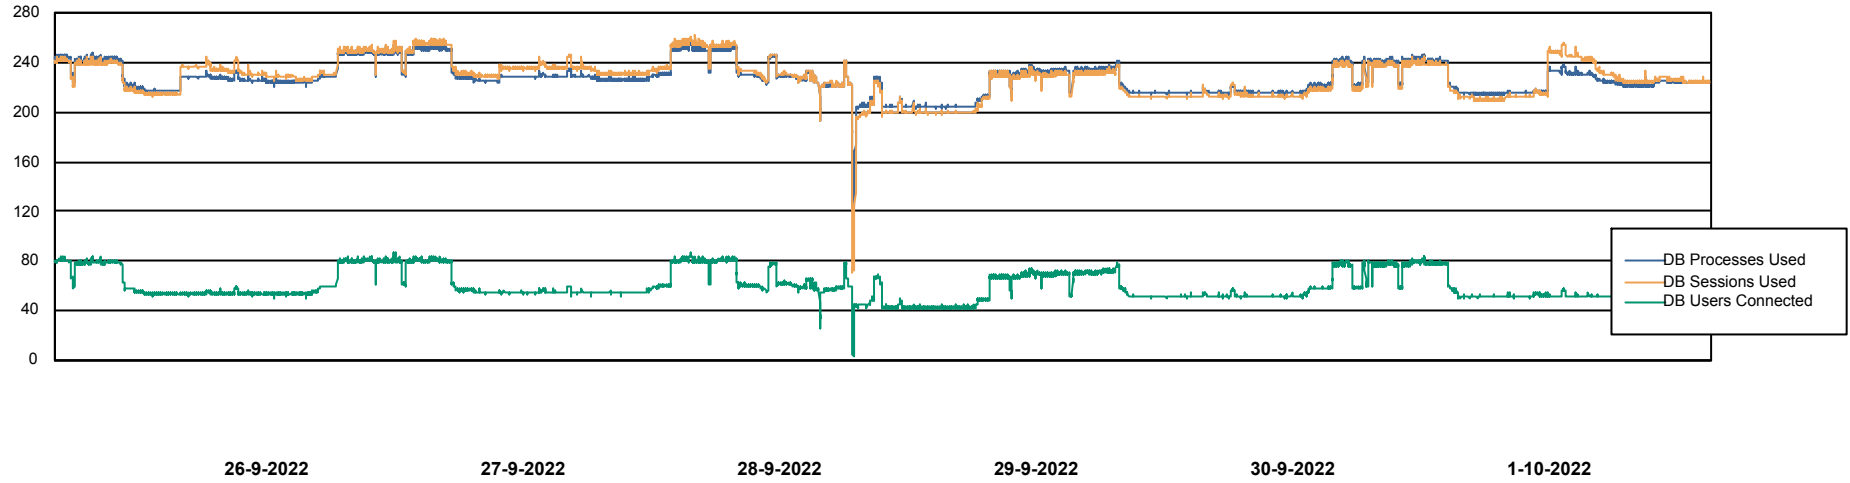

Database Performance CLODB_PRD_CLO-ORA01