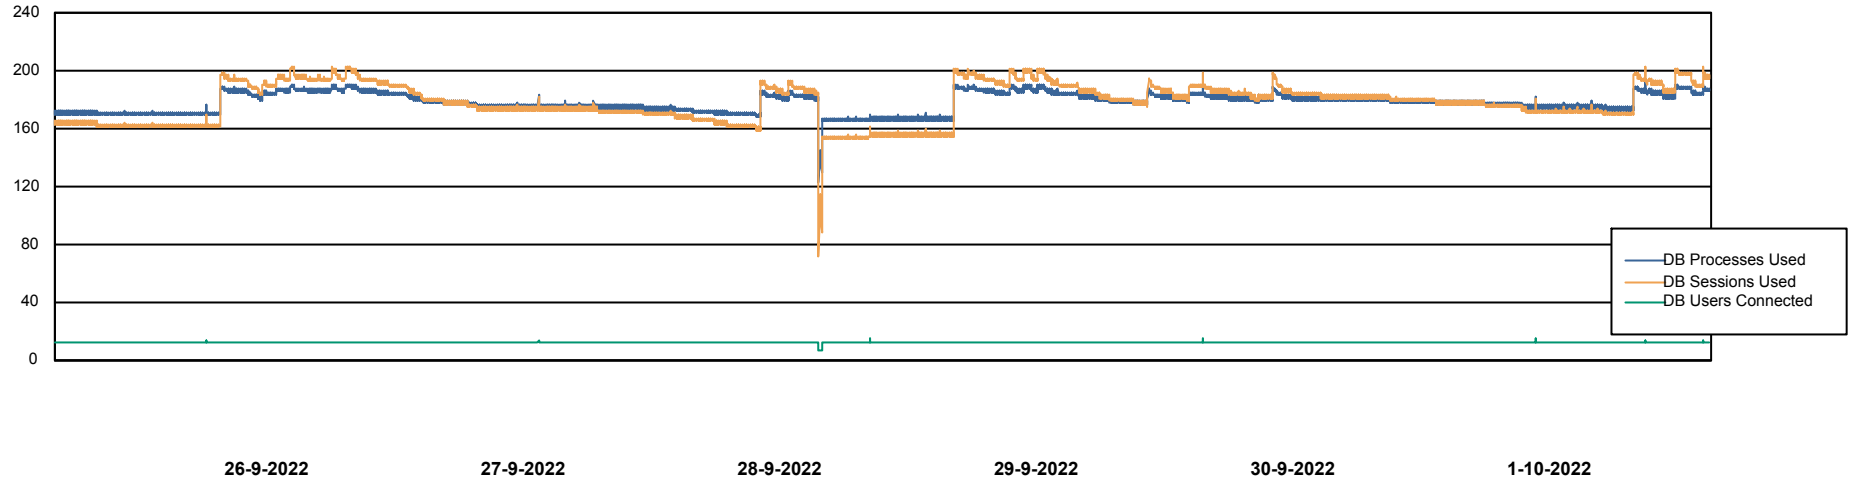

Database Performance CLODB_TEST_CLO-ORA02