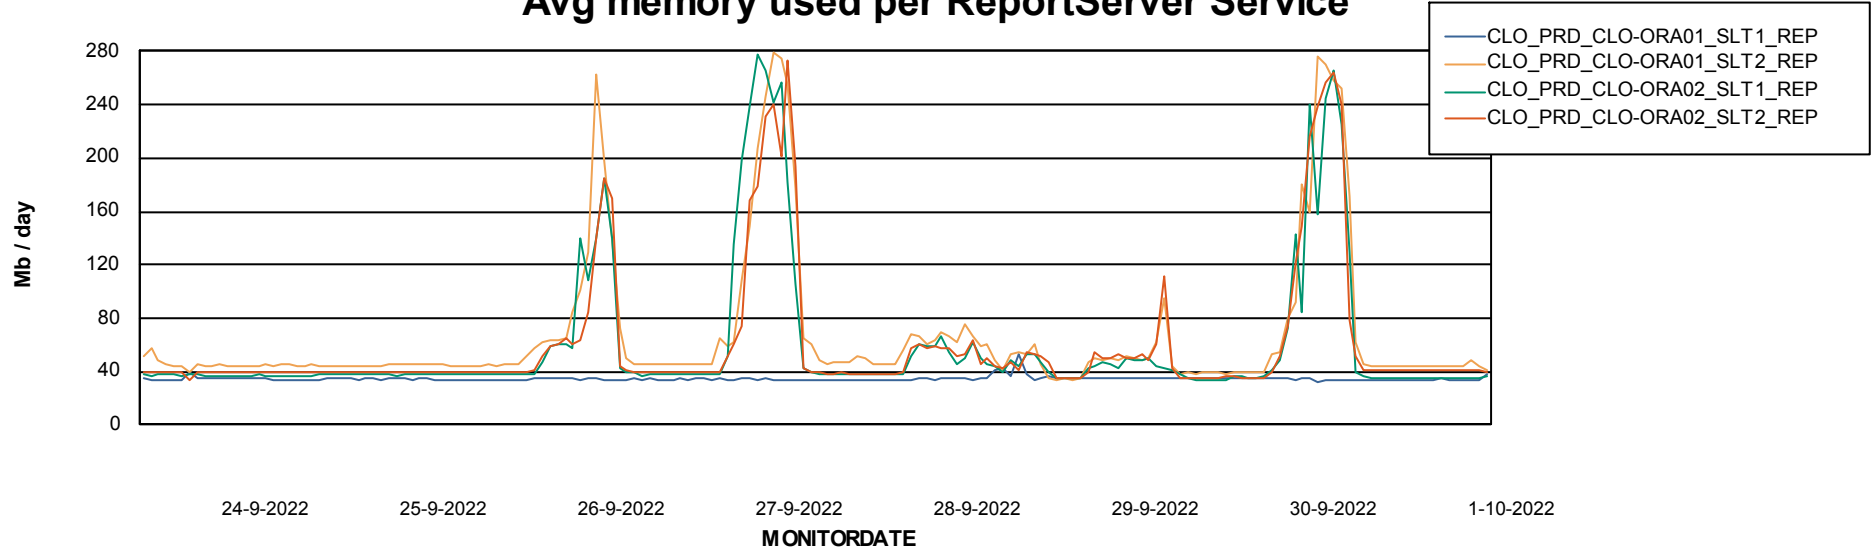

ABSSolute Application ReportServer Services

Avg memory used per ReportServer Service