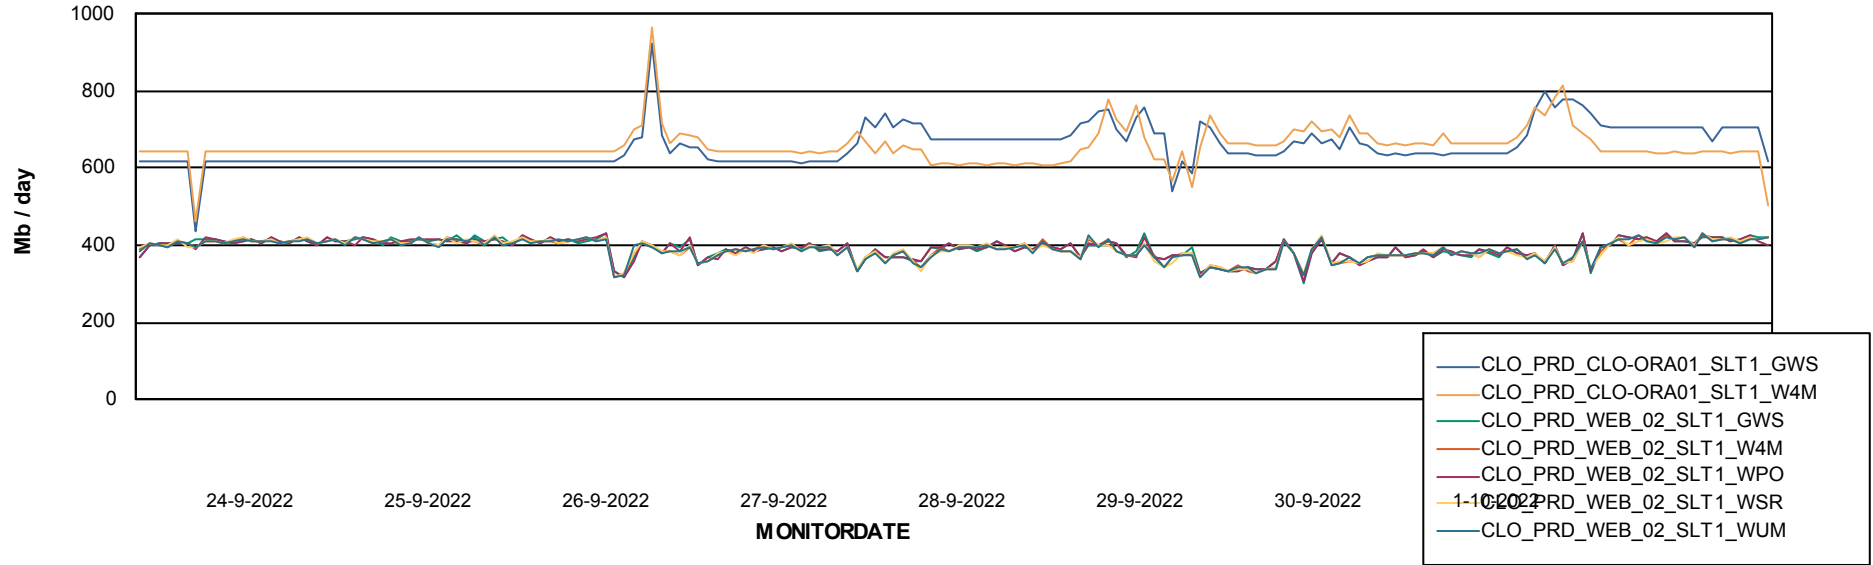

ABSolute Web Component Services

Avg memory used per ABS Web component