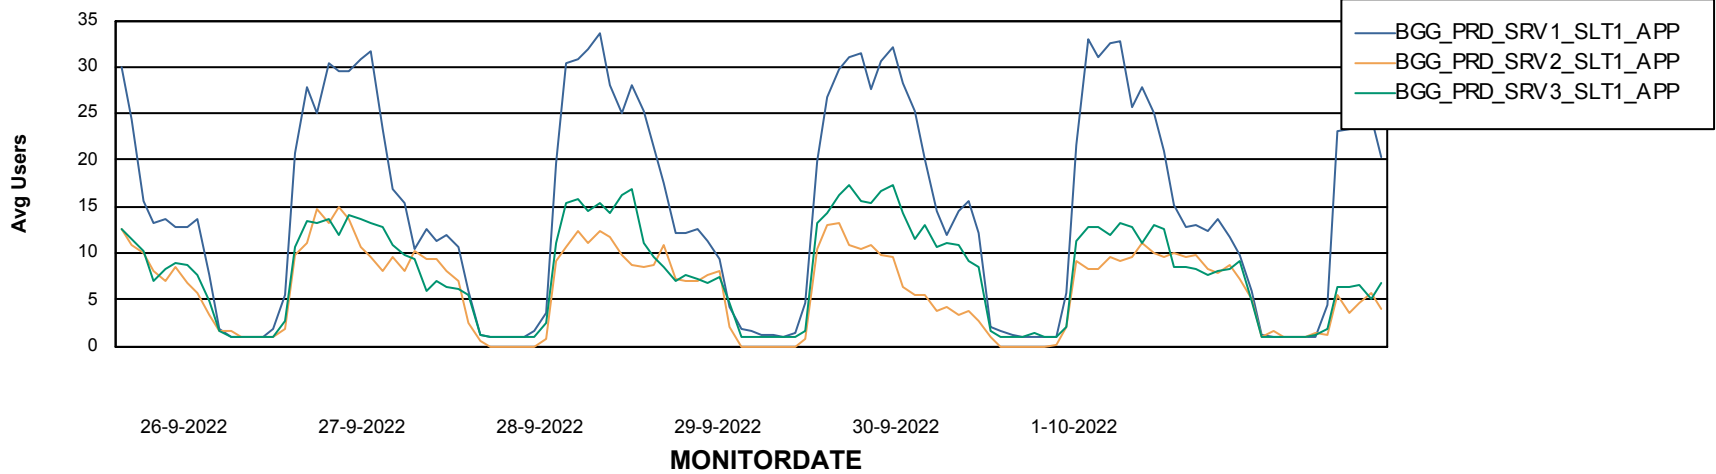

Avg users per day per ABS server