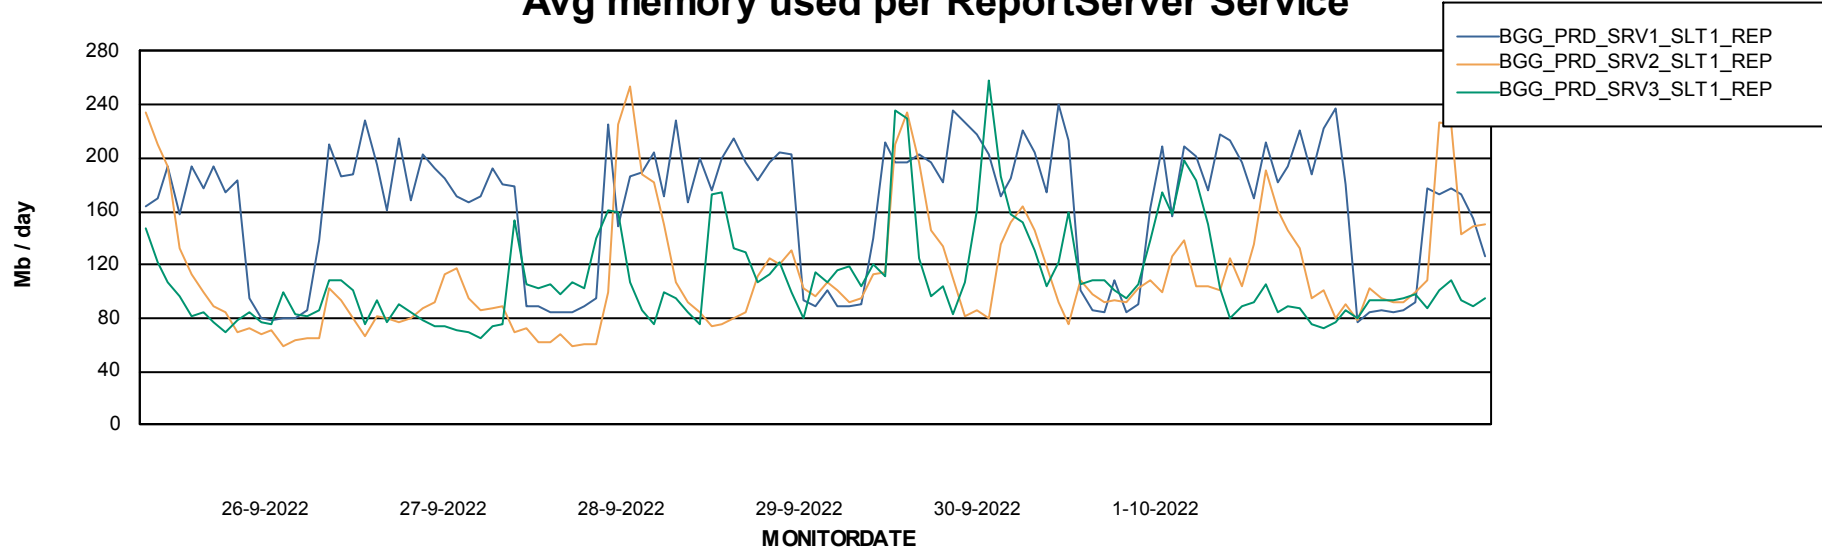

Avg memory used per ABS Server Service

Avg users per day per ABS server

Weekly SLA Customer Report

Customer BGG_Production
Database ID 58

ABSSolute Application ReportServer Services

Avg memory used per ReportServer Service