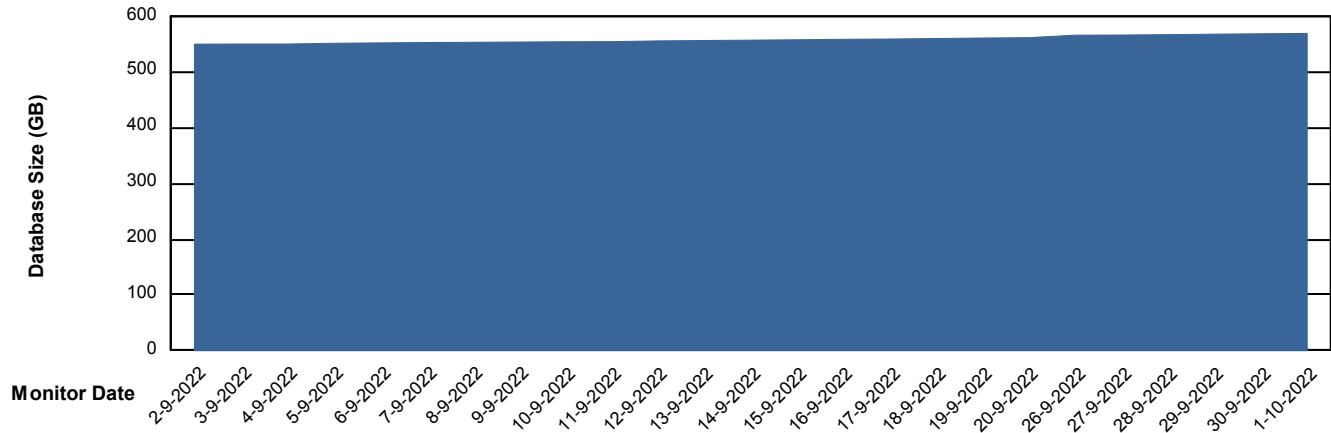

Customer BGG_Production
Database ID 58

Database Performance BGGDB_Standby

Weekly SLA Customer Report

Customer BGG_Production
Database ID 58

DATABASE SIZE BGGDB_BI

Database growth over last month

DATABASE SIZE BGGDB_Production

Database growth over last month

Weekly SLA Customer Report

Customer BGG_Production
Database ID 58

Database Tablespace BGGDB_BI

Date	Tablespace Name	Filesize (Gb)	Usedsize (Gb)	Percentage free
1-10-2022	ABSDATA	184	156	15
	INDX	230	195	15
30-9-2022	ABSDATA	184	156	15
	INDX	230	195	15
29-9-2022	ABSDATA	184	156	15
	INDX	230	194	16
28-9-2022	ABSDATA	184	155	16
	INDX	230	194	16
27-9-2022	ABSDATA	184	155	16
	INDX	230	193	16
26-9-2022	ABSDATA	184	155	16
	INDX	230	193	16