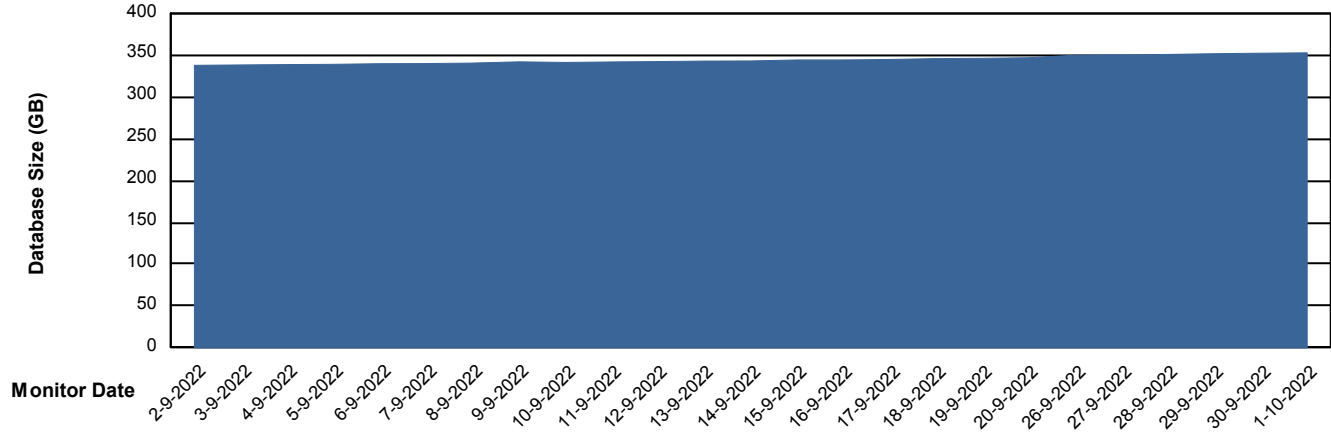

Customer BGG_Production
Database ID 58

Database Performance BGGDB_Standby

Weekly SLA Customer Report

Customer BGG_Production
Database ID 58

DATABASE SIZE BGGDB_BI

Database growth over last month

DATABASE SIZE BGGDB_Production

Database growth over last month

Weekly SLA Customer Report

Customer BGG_Production
Database ID 58

Database Tablespace BGGDB_BI

Date	Tablespace Name	Filesize (Gb)	Usedsize (Gb)	Percentage free
1-10-2022	ABSDATA	184	156	15
	INDX	230	195	15
30-9-2022	ABSDATA	184	156	15
	INDX	230	195	15
29-9-2022	ABSDATA	184	156	15
	INDX	230	194	16
28-9-2022	ABSDATA	184	155	16
	INDX	230	194	16
27-9-2022	ABSDATA	184	155	16
	INDX	230	193	16
26-9-2022	ABSDATA	184	155	16
	INDX	230	193	16