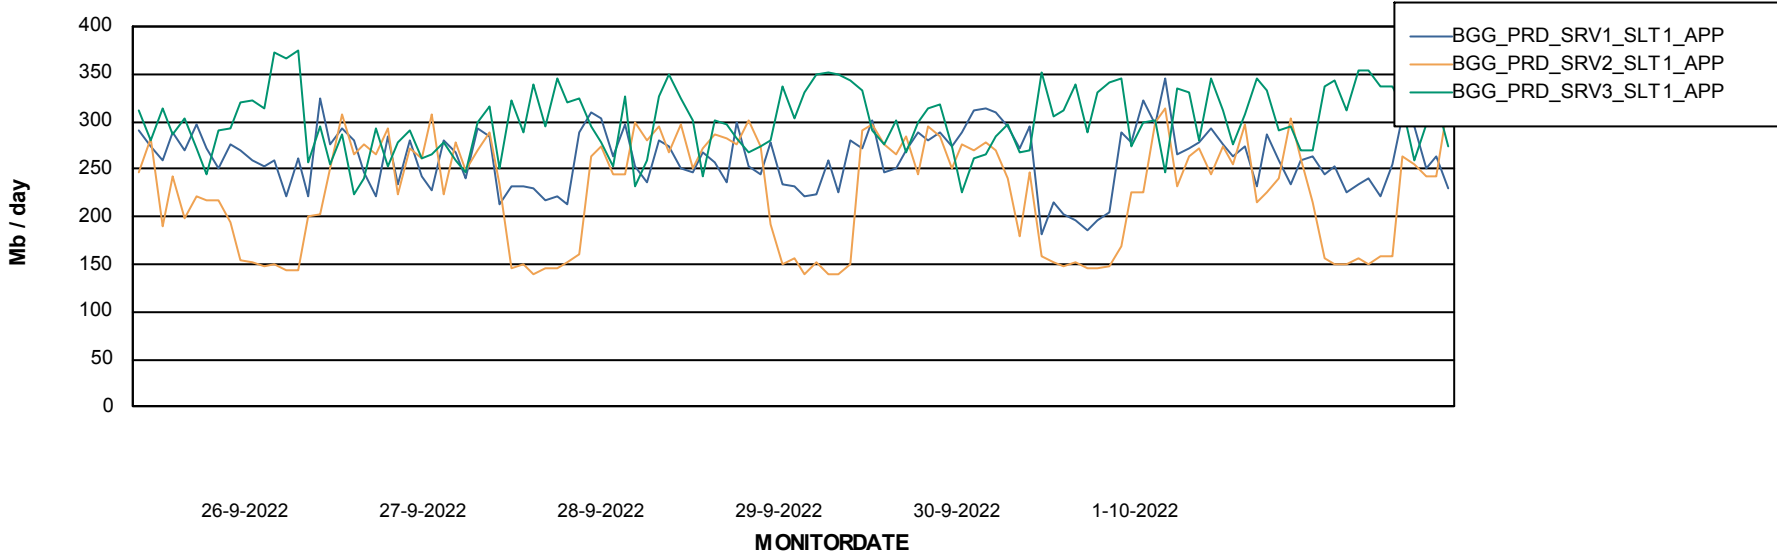

ABSSolute Application Server Services

Avg memory used per ABS Server Service