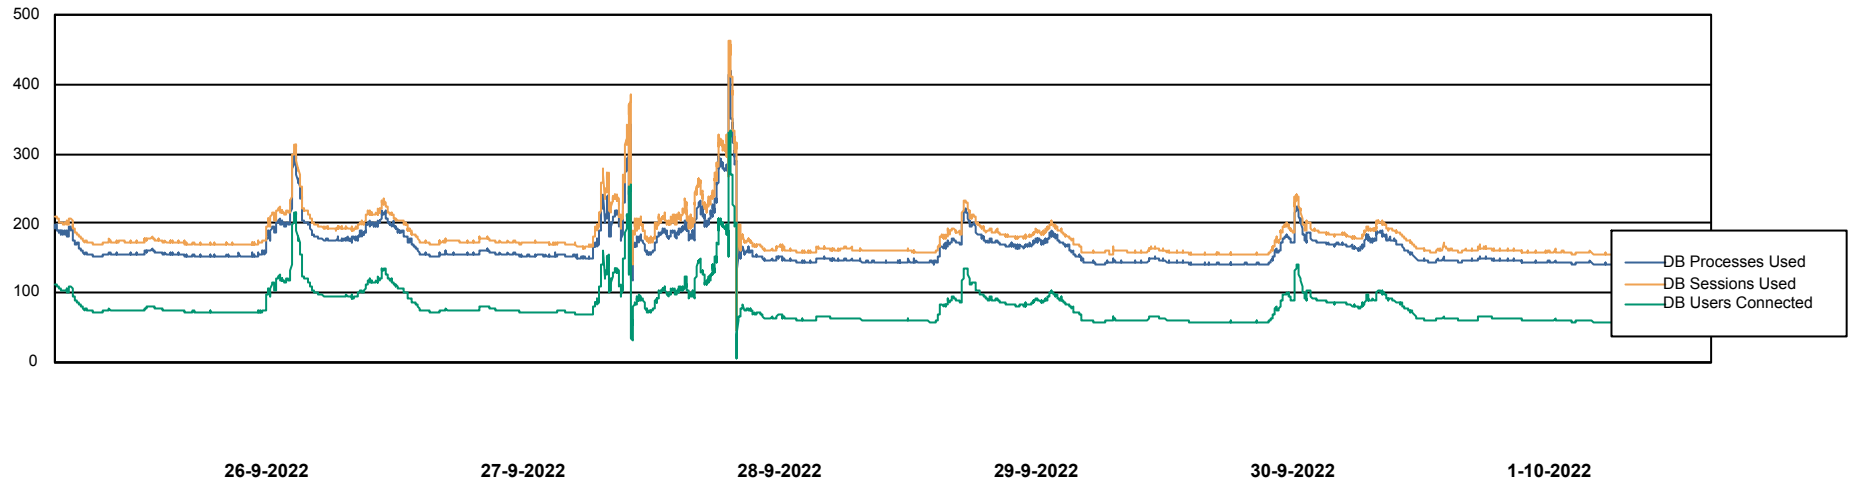

Weekly SLA Customer Report

Customer AUJ Production
Database ID 41

Database Performance AUJ Prod. BI DB (PABSBI1 server)

Weekly SLA Customer Report

Customer AUJ Production
Database ID 41

Database Performance AUJ_DB1_Primary