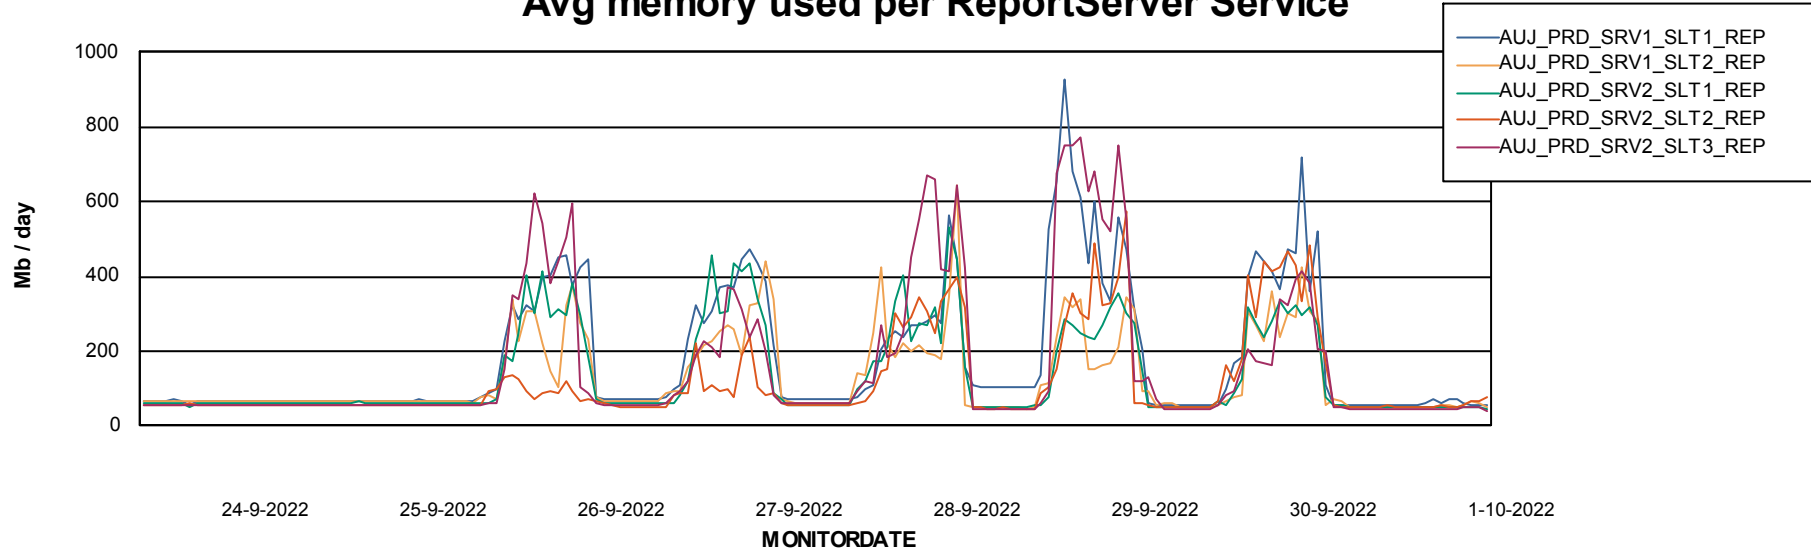

ABSSolute Application ReportServer Services

Avg memory used per ReportServer Service