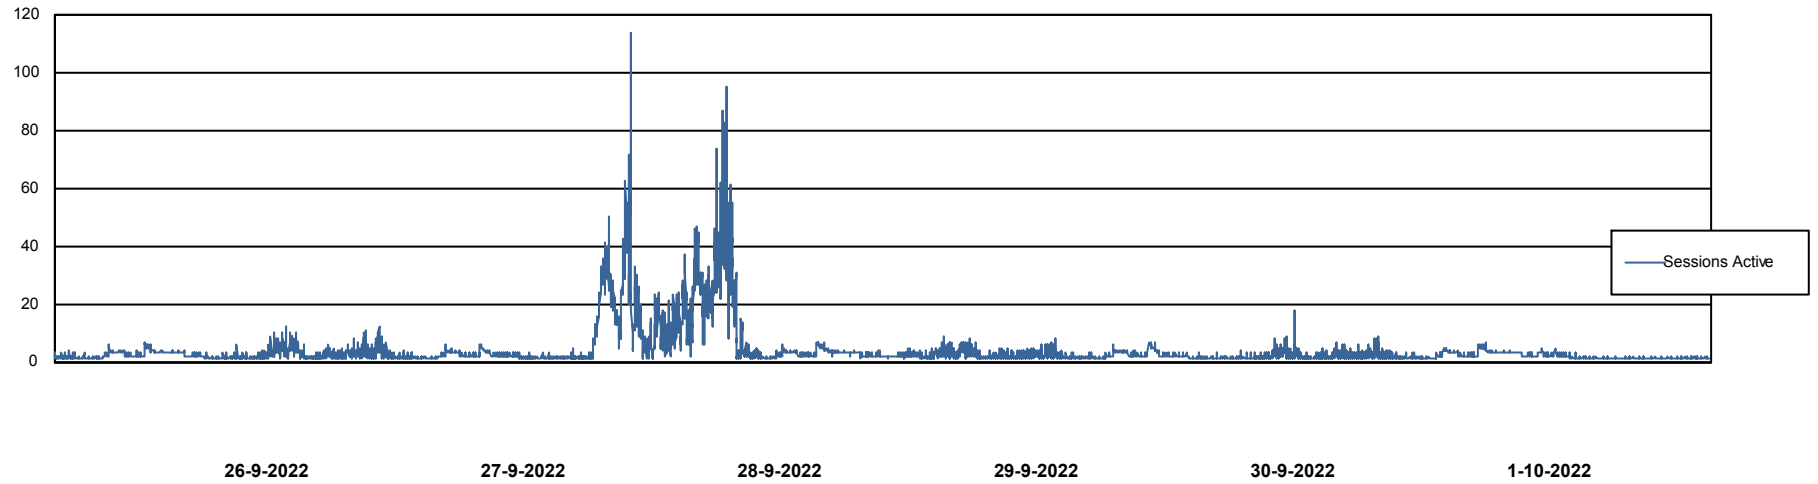

Weekly SLA Customer Report

Customer AUJ Production
Database ID 41

Database Performance AUJ Prod. BI DB (PABSBI1 server)

Weekly SLA Customer Report

Customer AUJ Production
Database ID 41

Database Performance AUJ_DB1_Primary