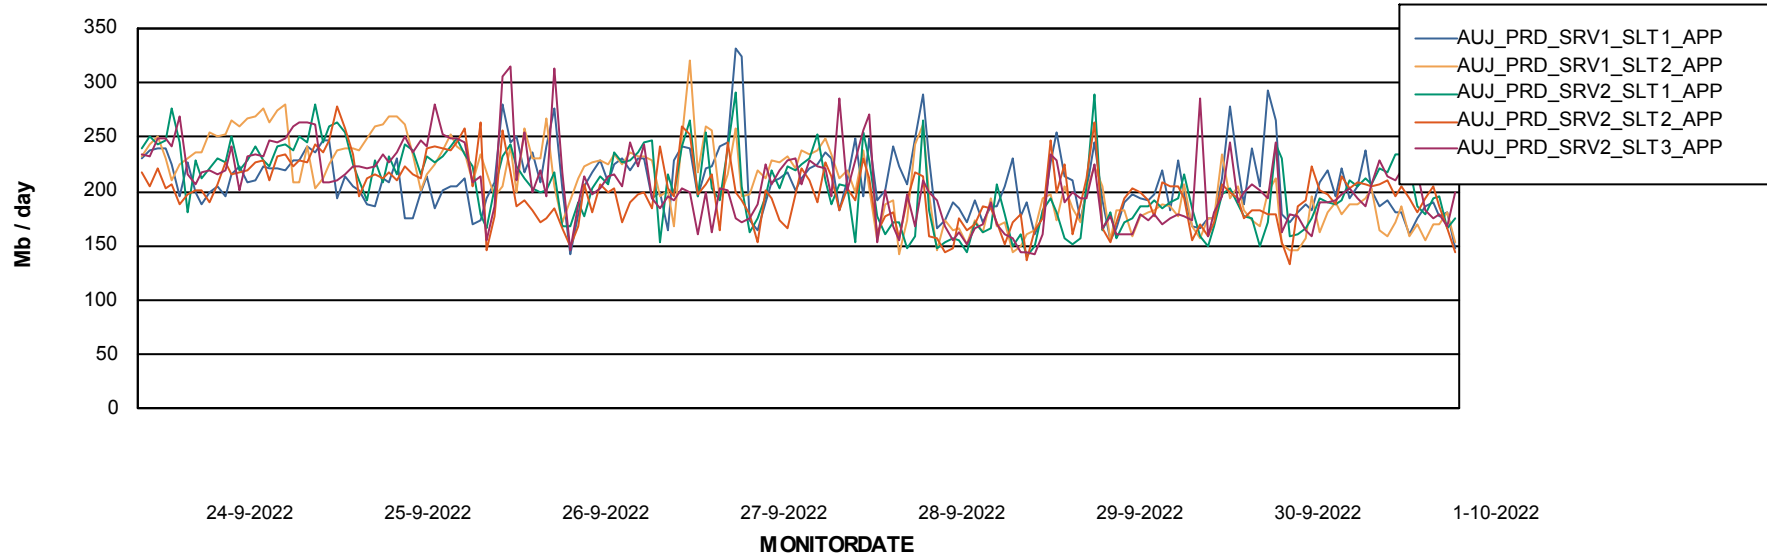

ABSSolute Application Server Services

Avg memory used per ABS Server Service