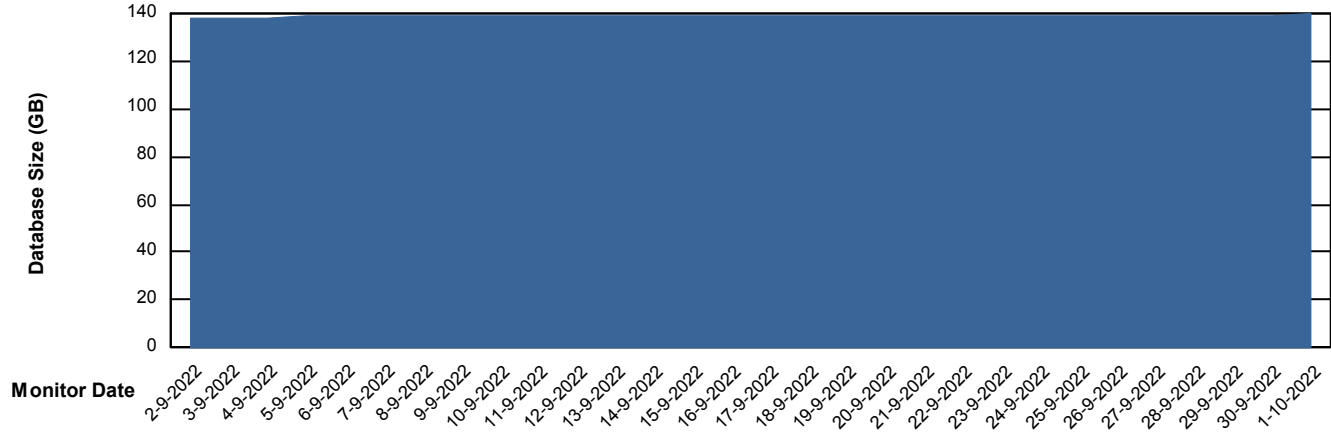

DATABASE SIZE AUJ Prod. BI DB (PABSBI1 server)

Database growth over last month