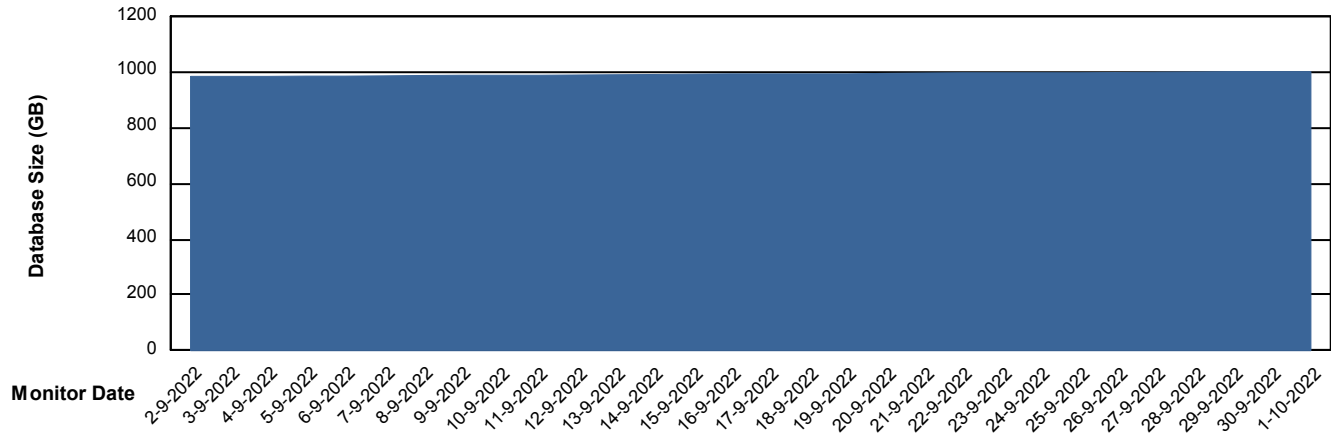

Weekly SLA Customer Report

Customer AUJ Production
Database ID 41

DATABASE SIZE AUJ Prod. BI DB (PABSBI1 server)

Database growth over last month

DATABASE SIZE AUJ_DB1_Primary

Database growth over last month