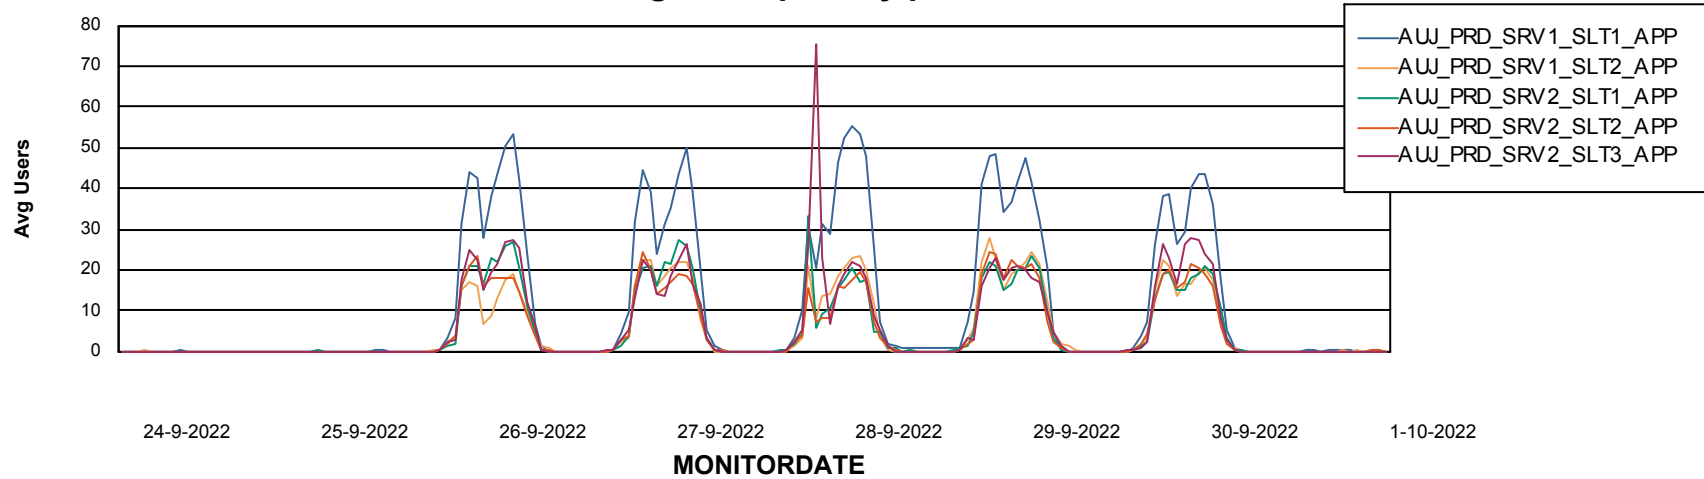

Weekly SLA Customer Report

Customer AUJ Production
Database ID 41

ABSSolute Application Server Services

Avg memory used per ABS Server Service

Avg users per day per ABS server

Weekly SLA Customer Report

Customer AUJ Production
Database ID 41