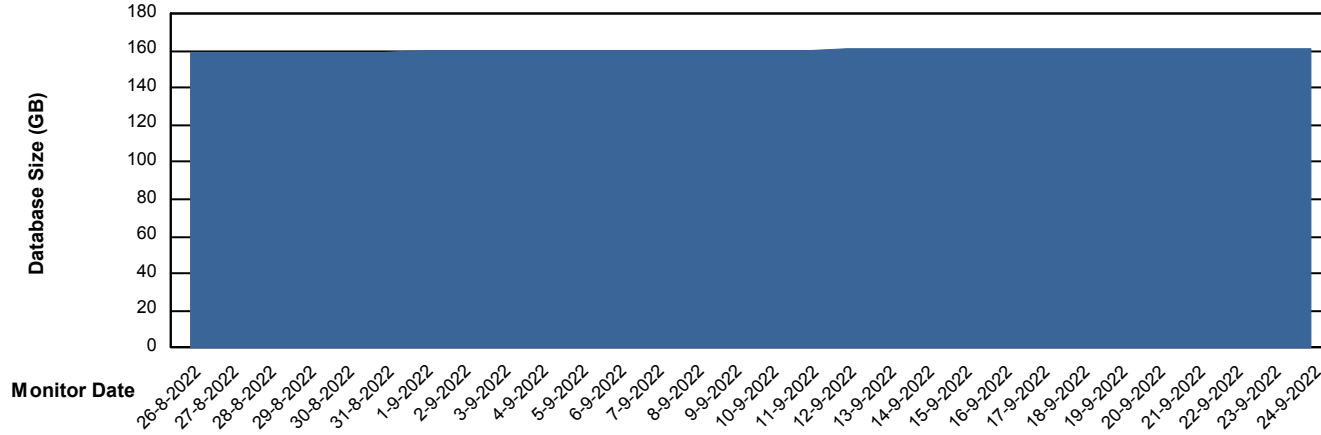

DATABASE SIZE VOSDB_BI

Database growth over last month