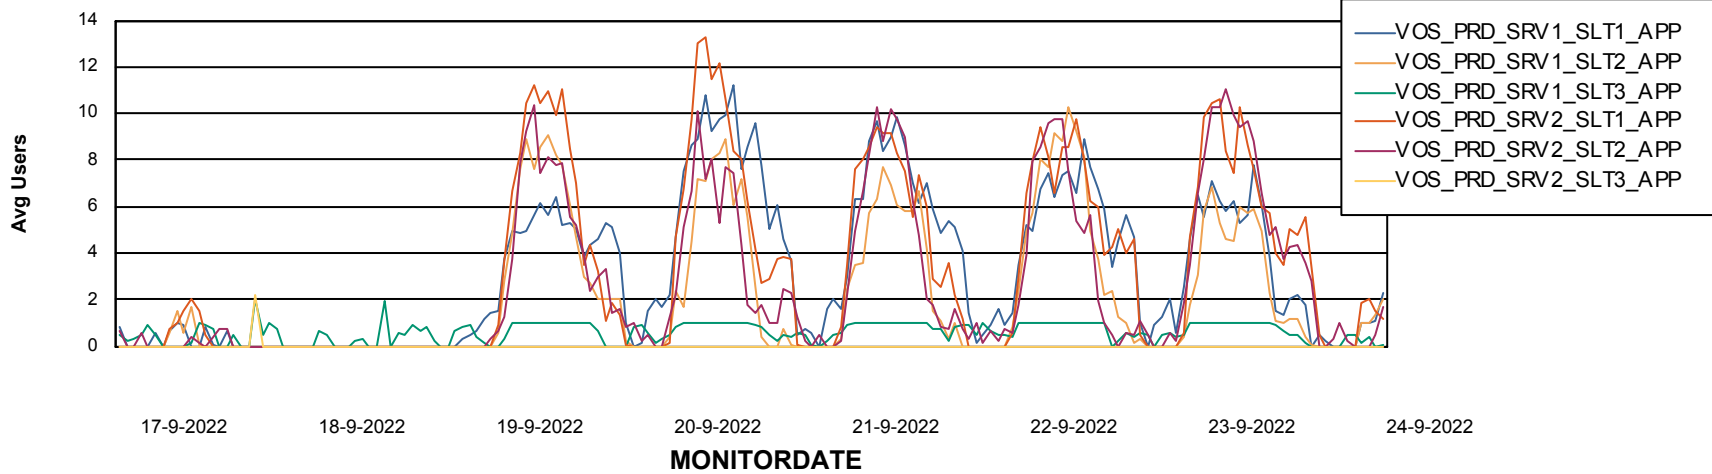

Avg users per day per ABS server