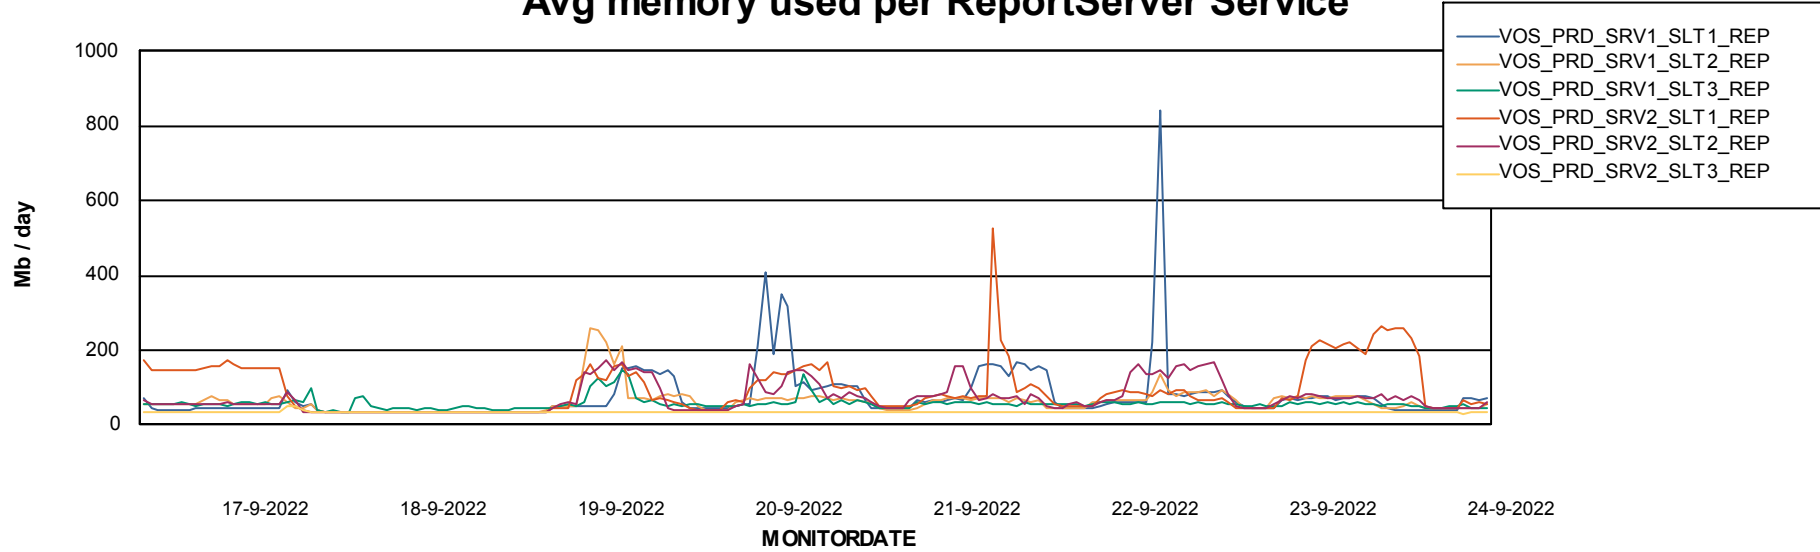

ABSSolute Application ReportServer Services

Avg memory used per ReportServer Service