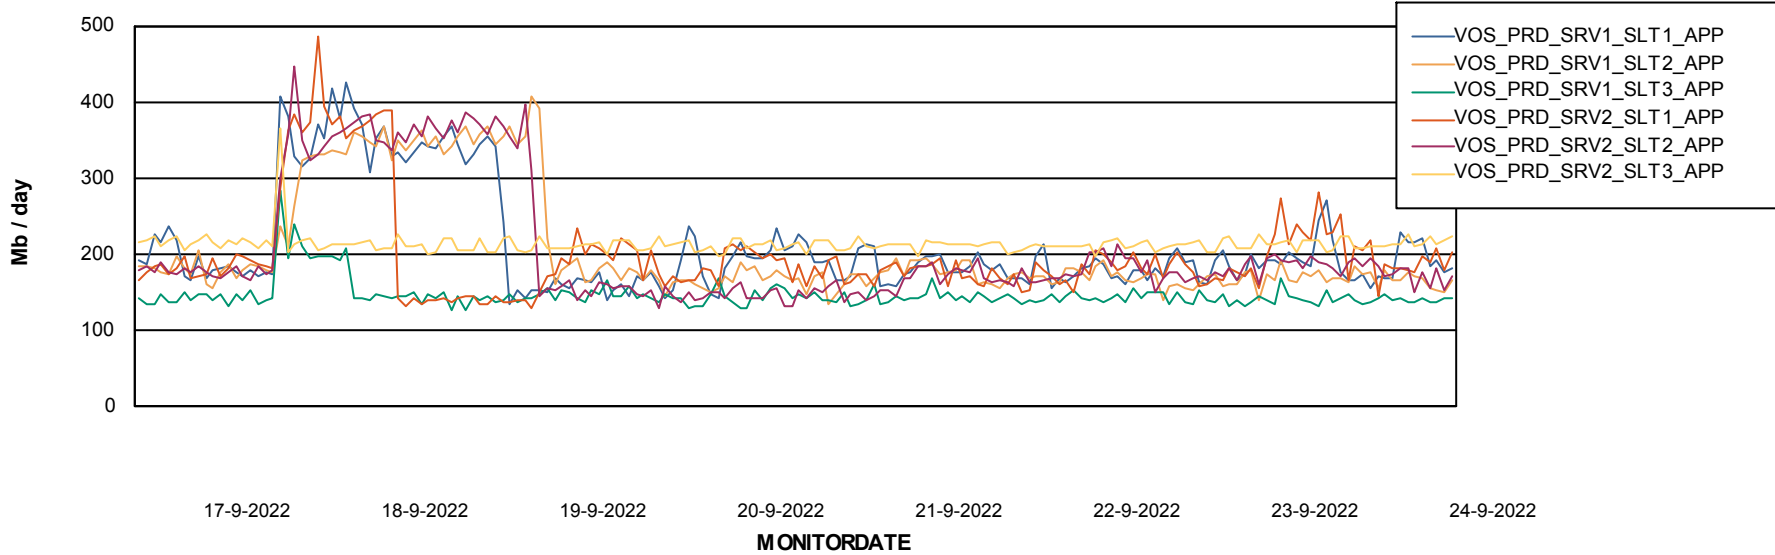

ABSSolute Application Server Services

Avg memory used per ABS Server Service