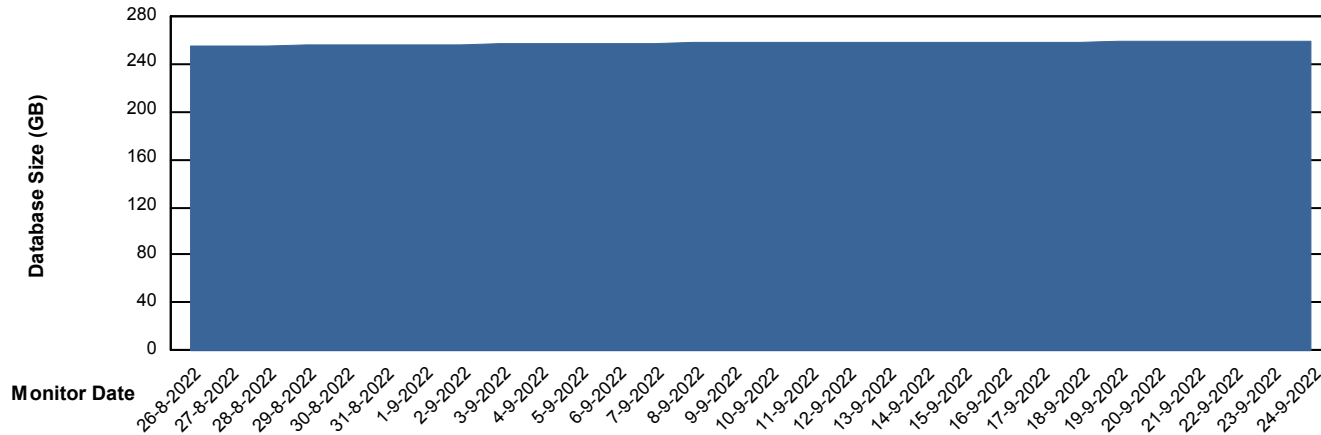

DATABASE SIZE VOSDB_Production

Database growth over last month