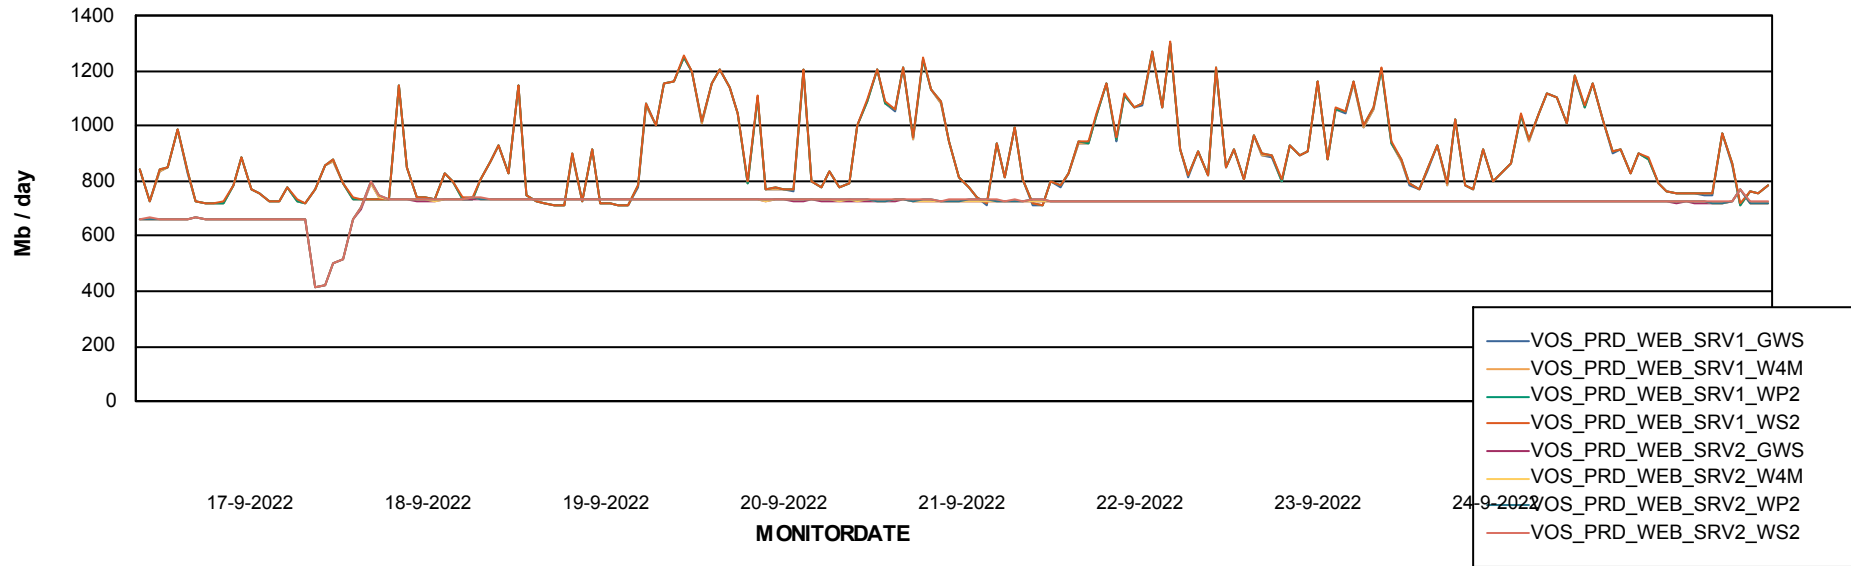

ABSSolute Web Component Services

Avg memory used per ABS Web component