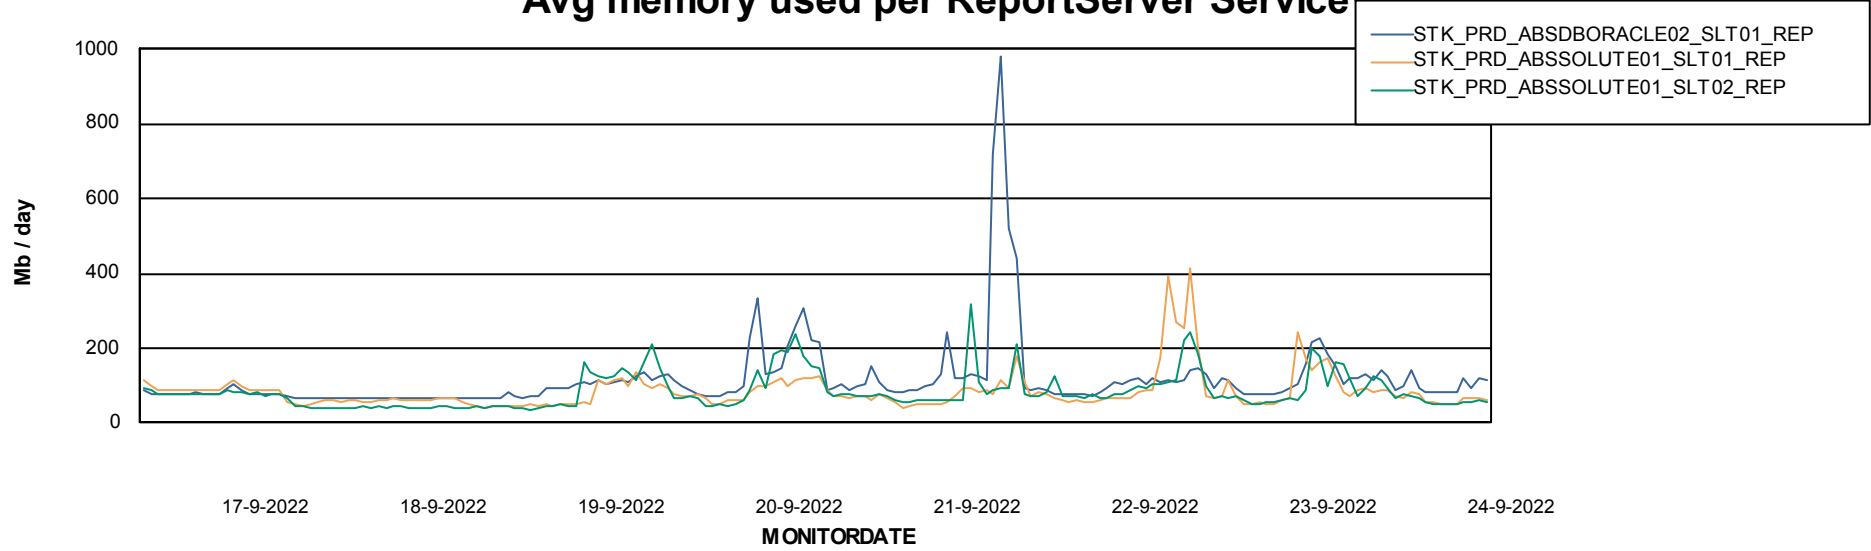

Avg memory used per ABS Server Service

Avg users per day per ABS server

Weekly SLA Customer Report

Customer STK_Production
Database ID 82

ABSSolute Application ReportServer Services

Avg memory used per ReportServer Service