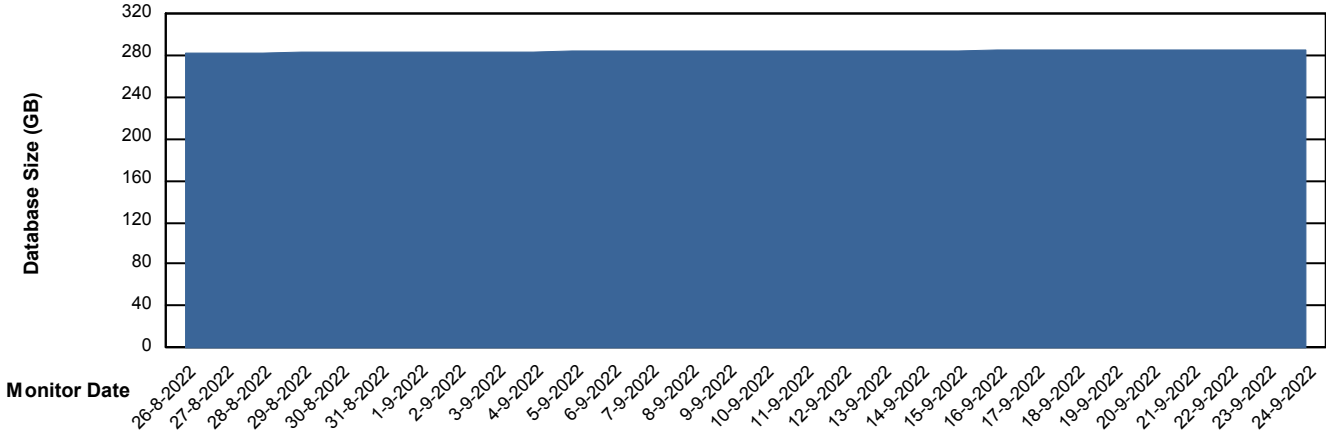

Weekly SLA Customer Report

Customer STK_Production
Database ID 82

Database Performance STKDB_Production

Weekly SLA Customer Report

Customer STK_Production
Database ID 82

Database Performance STKDB_Standby

DB Processes Max 1,000

Weekly SLA Customer Report

Customer STK_Production
 Database ID 82

DATABASE SIZE STKDB_Production

Database growth over last month

Database Tablespace STKDB_Production

Date	Tablespace Name	Filesize (Gb)	Usedsize (Gb)	Percentage free
24-9-2022	ABSDATA	200	112	44
	INDX	200	163	18
23-9-2022	ABSDATA	200	112	44
	INDX	200	163	18
22-9-2022	ABSDATA	200	112	44
	INDX	200	163	18
21-9-2022	ABSDATA	200	112	44
	INDX	200	163	18
20-9-2022	ABSDATA	200	112	44
	INDX	200	163	18
19-9-2022	ABSDATA	200	112	44
	INDX	200	163	18
18-9-2022	ABSDATA	200	112	44
	INDX	200	163	18