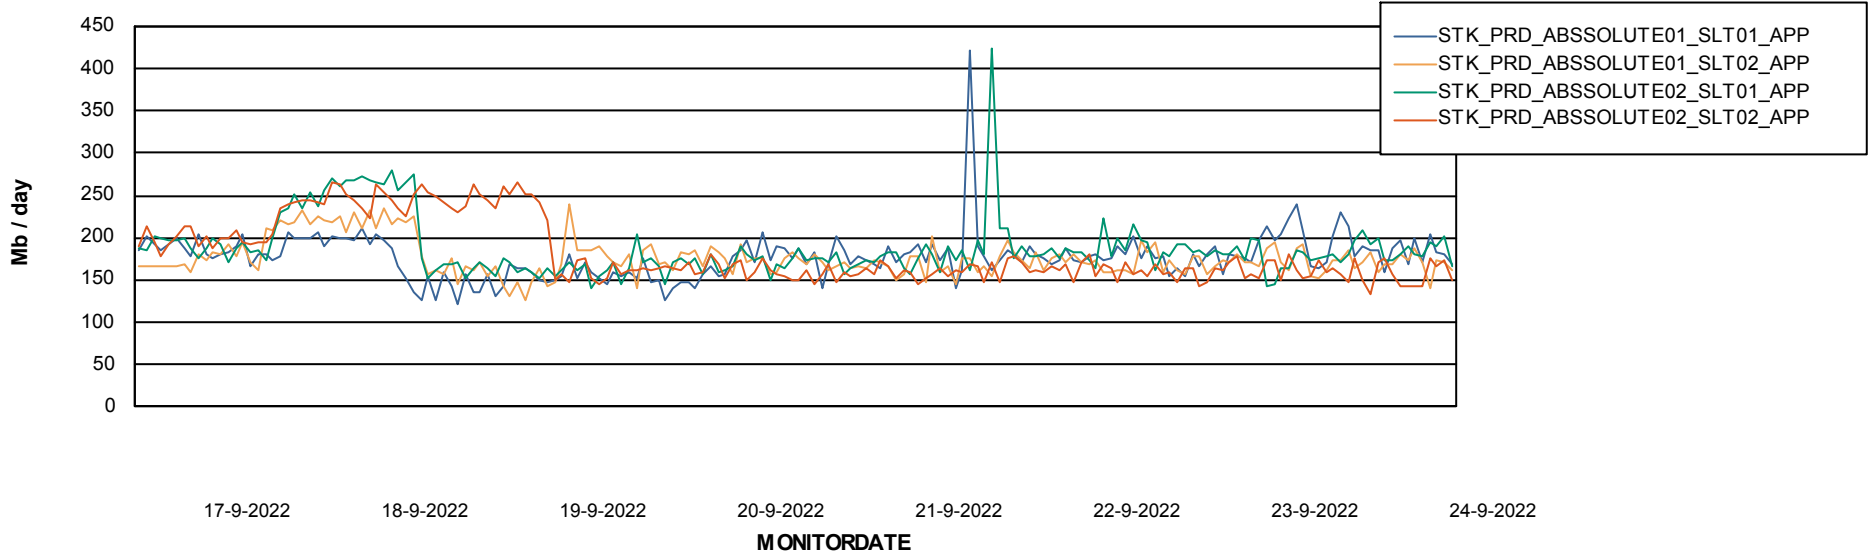

ABSSolute Application Server Services

Avg memory used per ABS Server Service